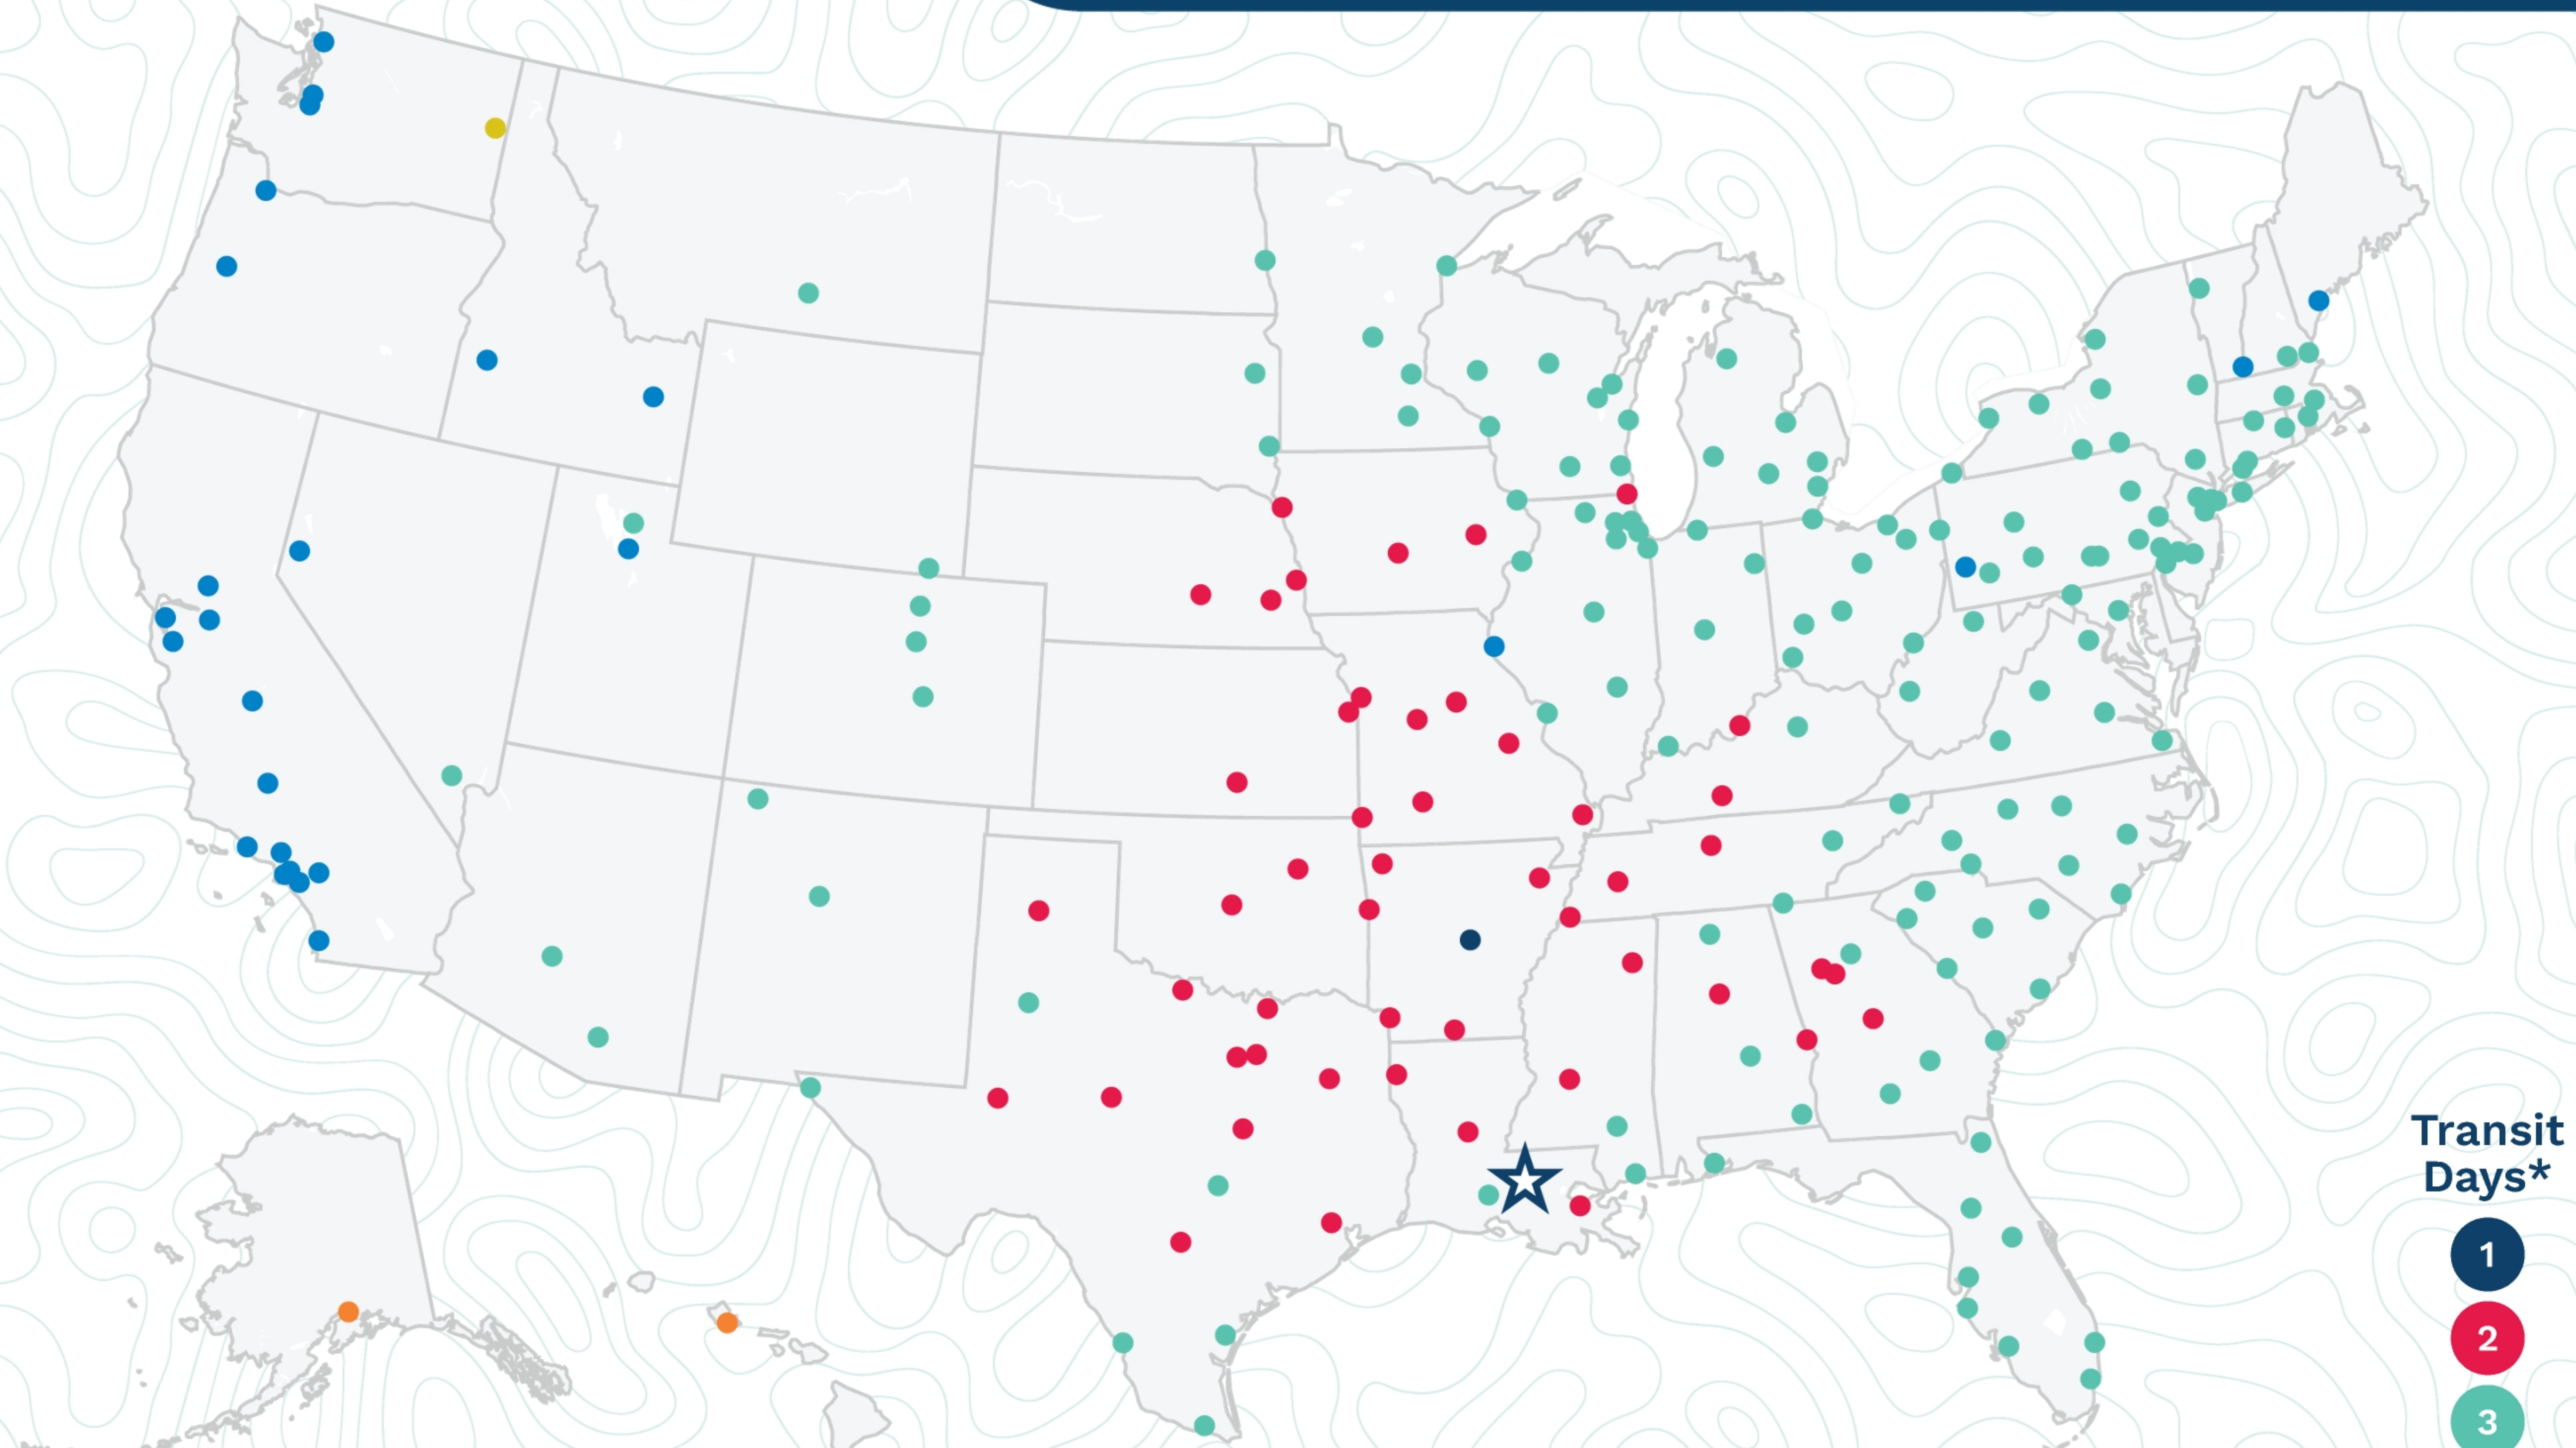

Baton Rouge

300 Thorn Rd
Port Allen, LA 70767
(225) 387-0854

Transit
Days*

- 1
- 2
- 3
- 4
- 5
- 6+

*Map graphically represents outbound transit times to service centers and is for illustrative purposes only.