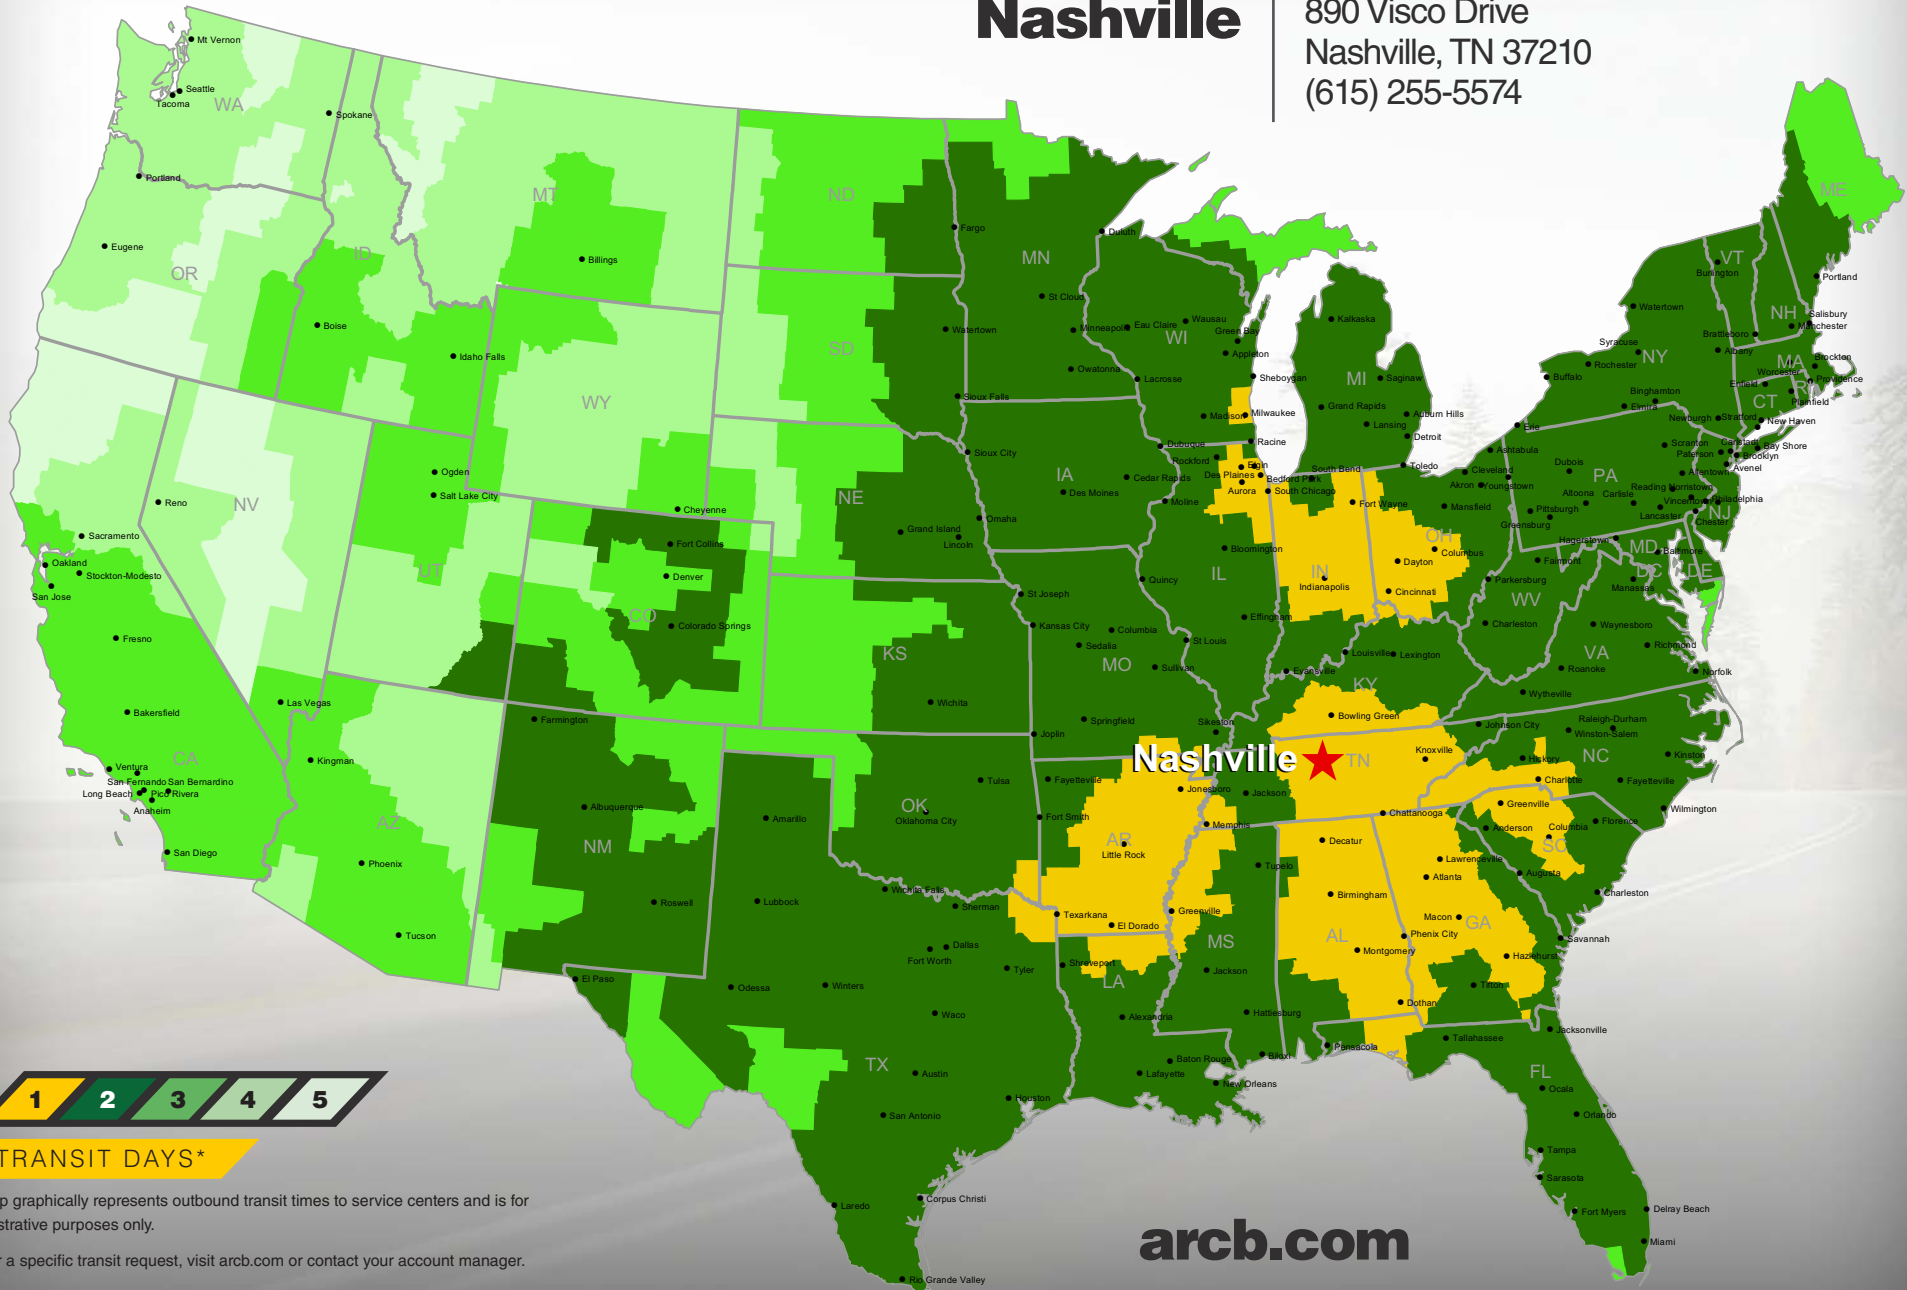

Nashville

890 Visco Drive
Nashville, TN 37210
(615) 255-5574

TRANSIT DAYS*

*Map graphically represents outbound transit times to service centers and is for illustrative purposes only.

For a specific transit request, visit arcb.com or contact your account manager.