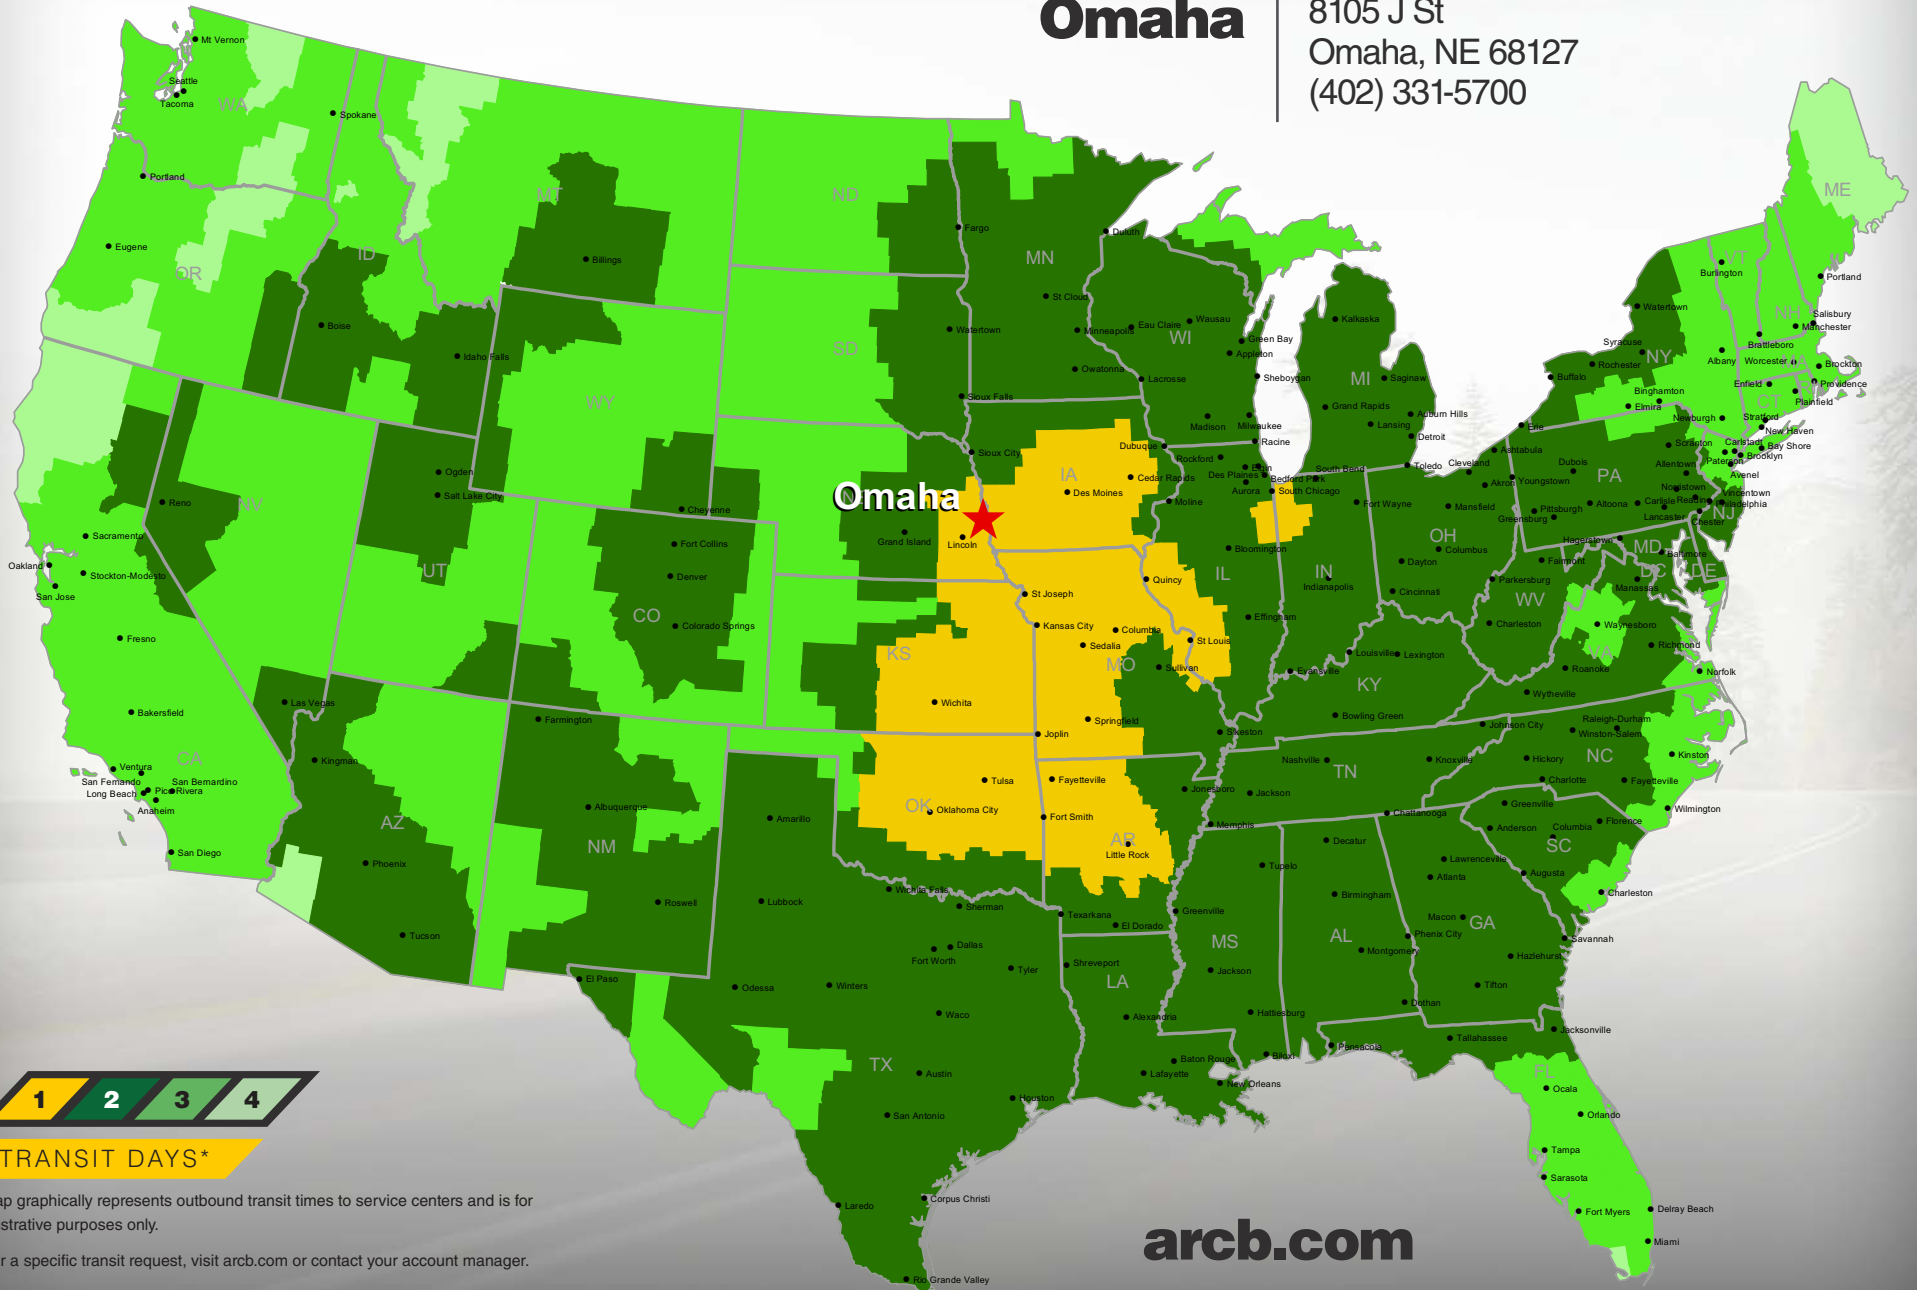

### Omaha

8105 J St  
Omaha, NE 68127  
(402) 331-5700

TRANSIT DAYS\*

\*Map graphically represents outbound transit times to service centers and is for illustrative purposes only.

For a specific transit request, visit [arcb.com](http://arcb.com) or contact your account manager.

022018-100

[arcb.com](http://arcb.com)