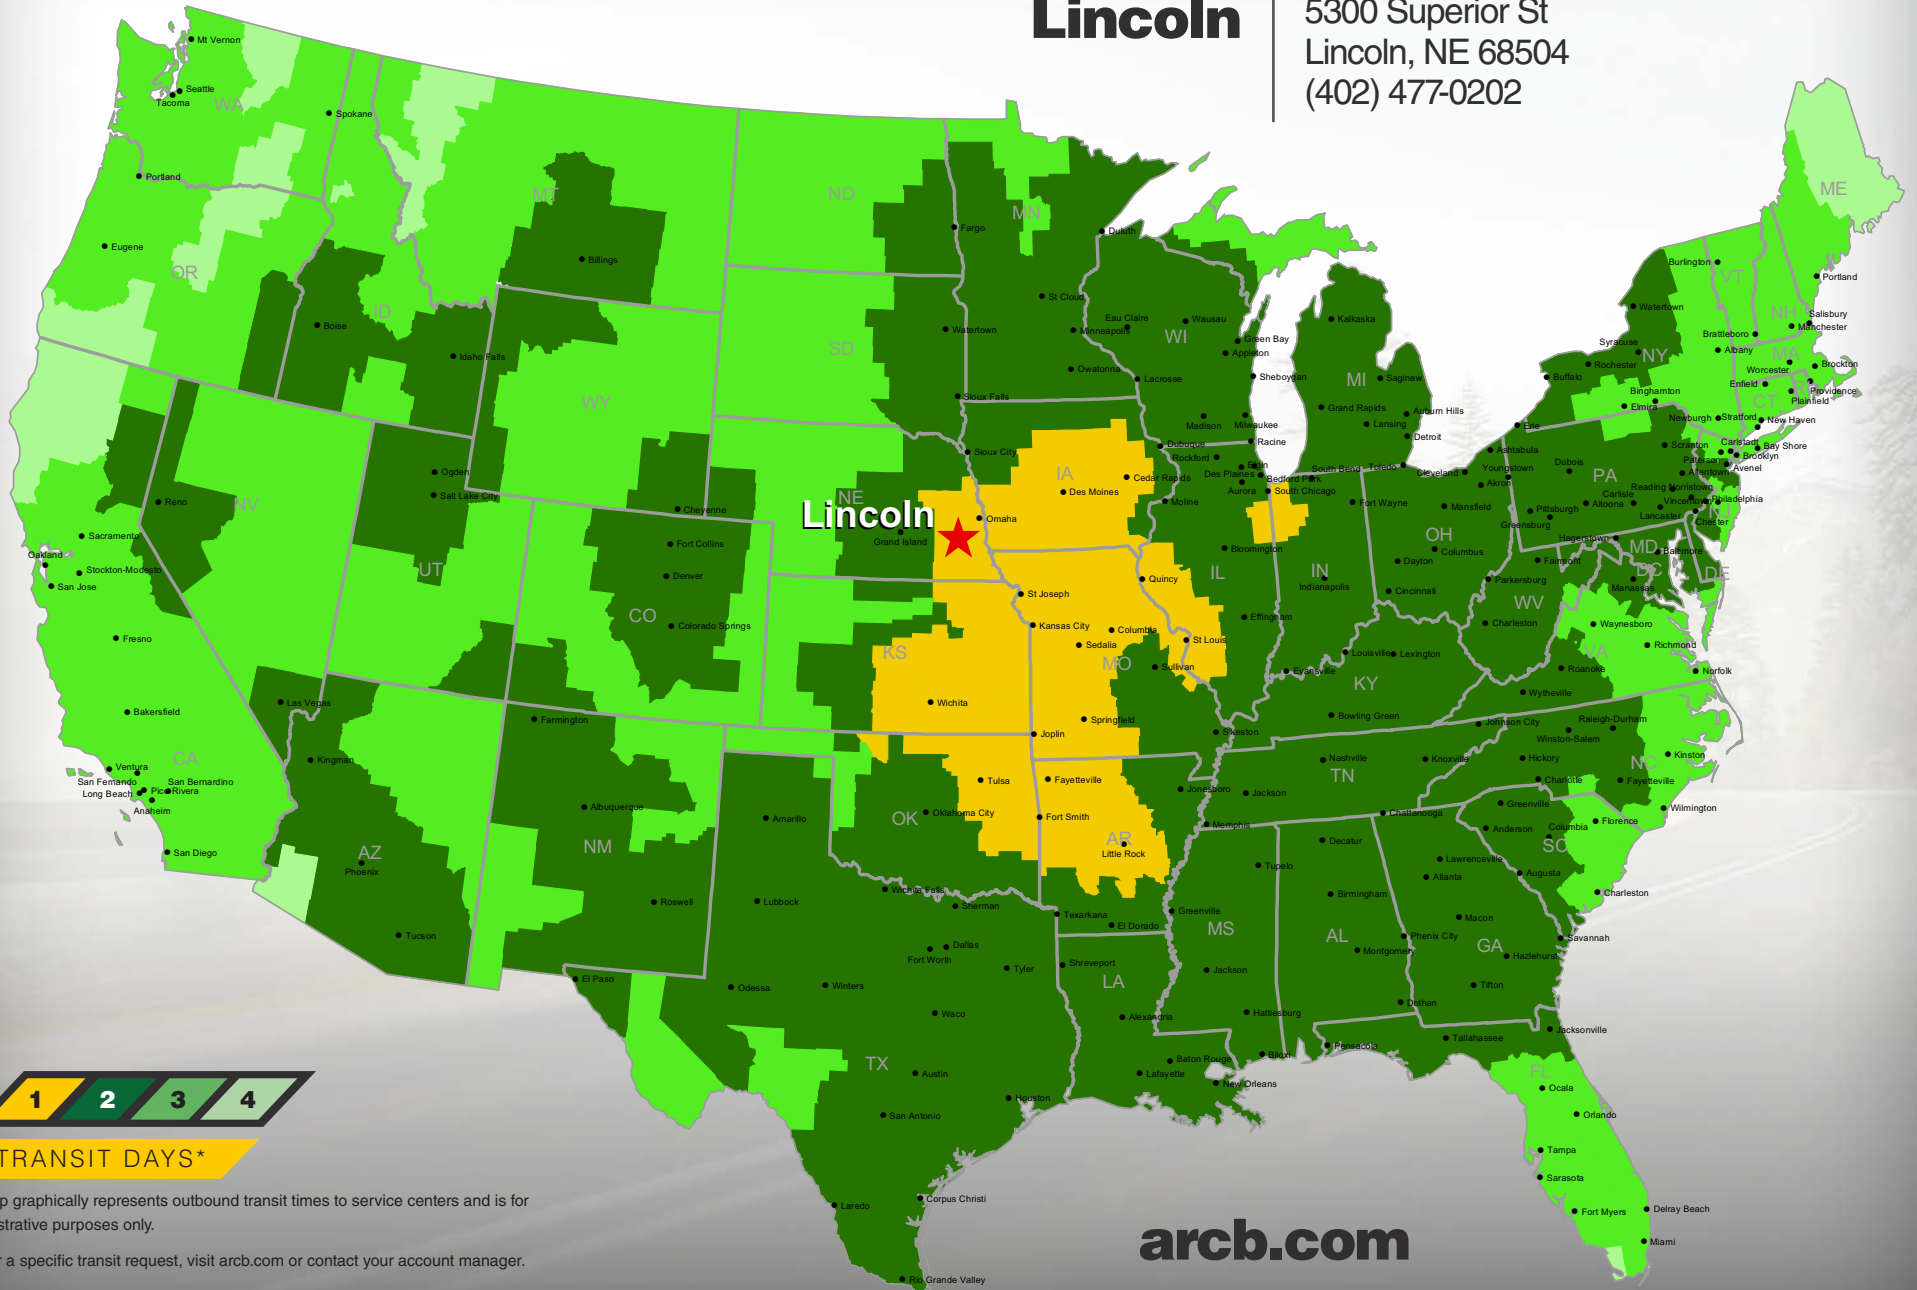

Lincoln

5300 Superior St
Lincoln, NE 68504
(402) 477-0202

TRANSIT DAYS*

*Map graphically represents outbound transit times to service centers and is for illustrative purposes only.

For a specific transit request, visit arcb.com or contact your account manager.

022018-101

arcb.com