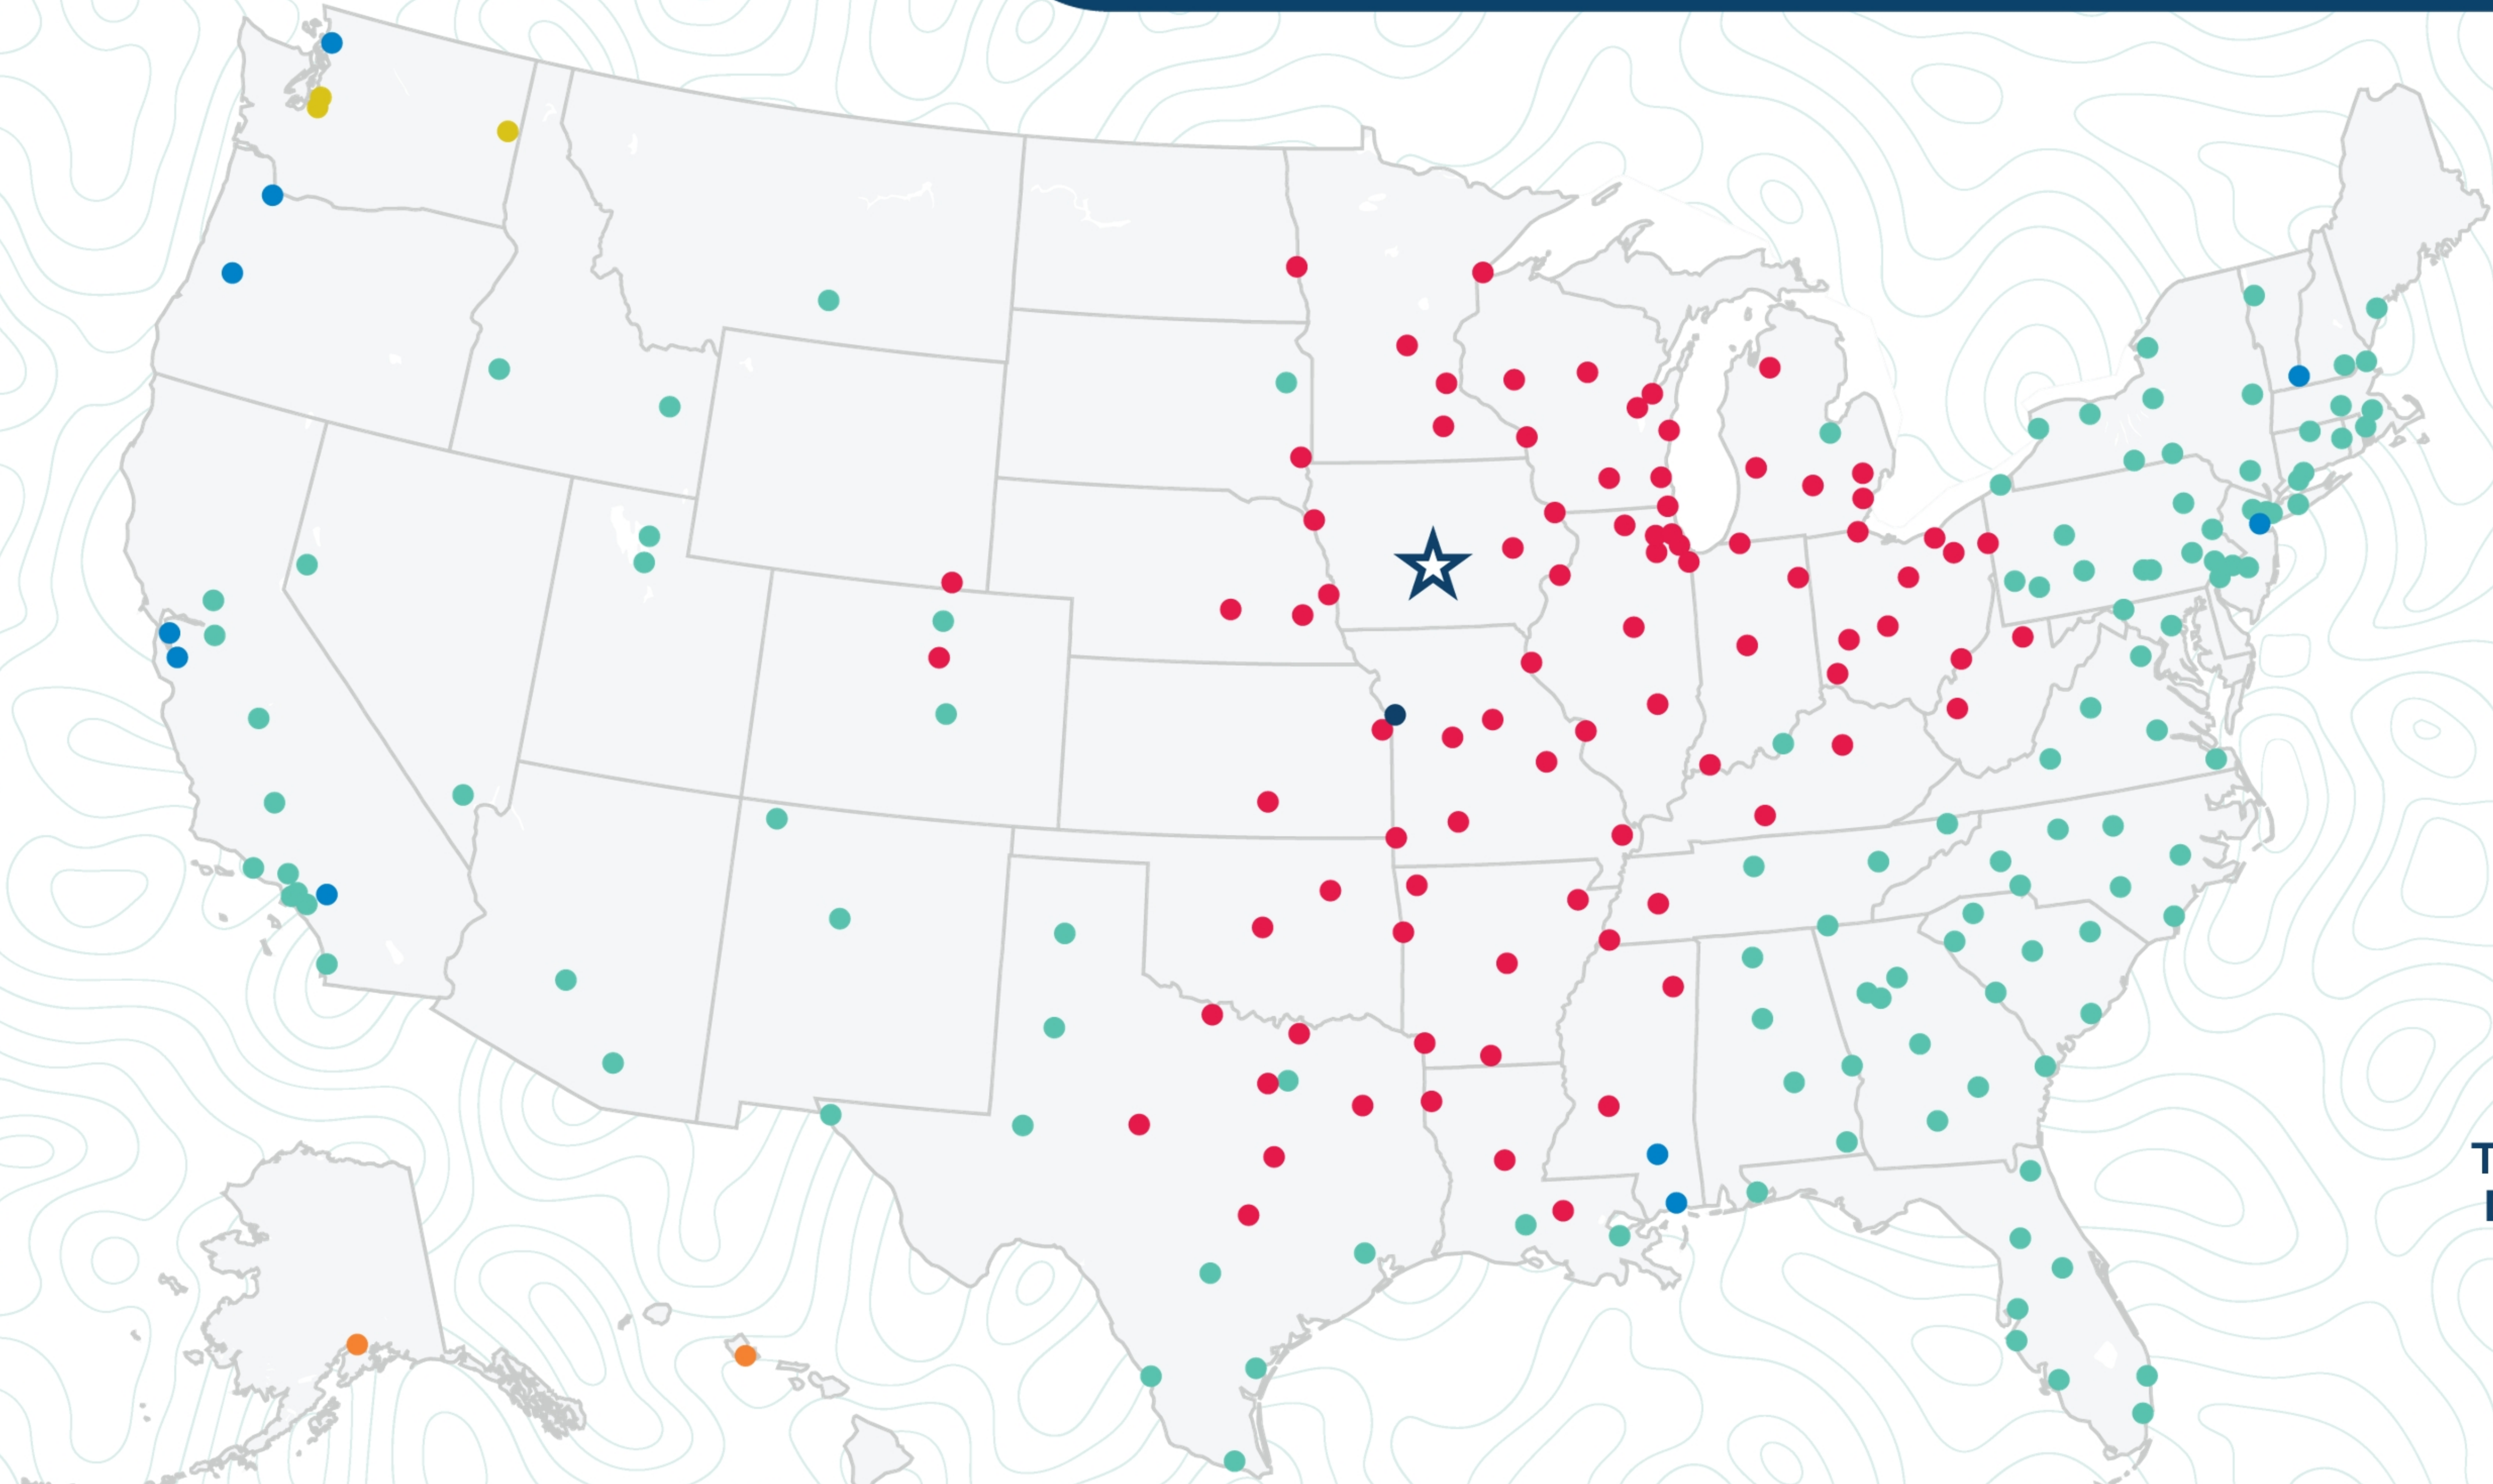

## Des Moines

6144 Ne 22nd St  
Des Moines, IA 50313  
(515) 964-8217

Transit  
Days\*

- 1
- 2
- 3
- 4
- 5
- 6+

\*Map graphically represents outbound transit times to service centers and is for illustrative purposes only.