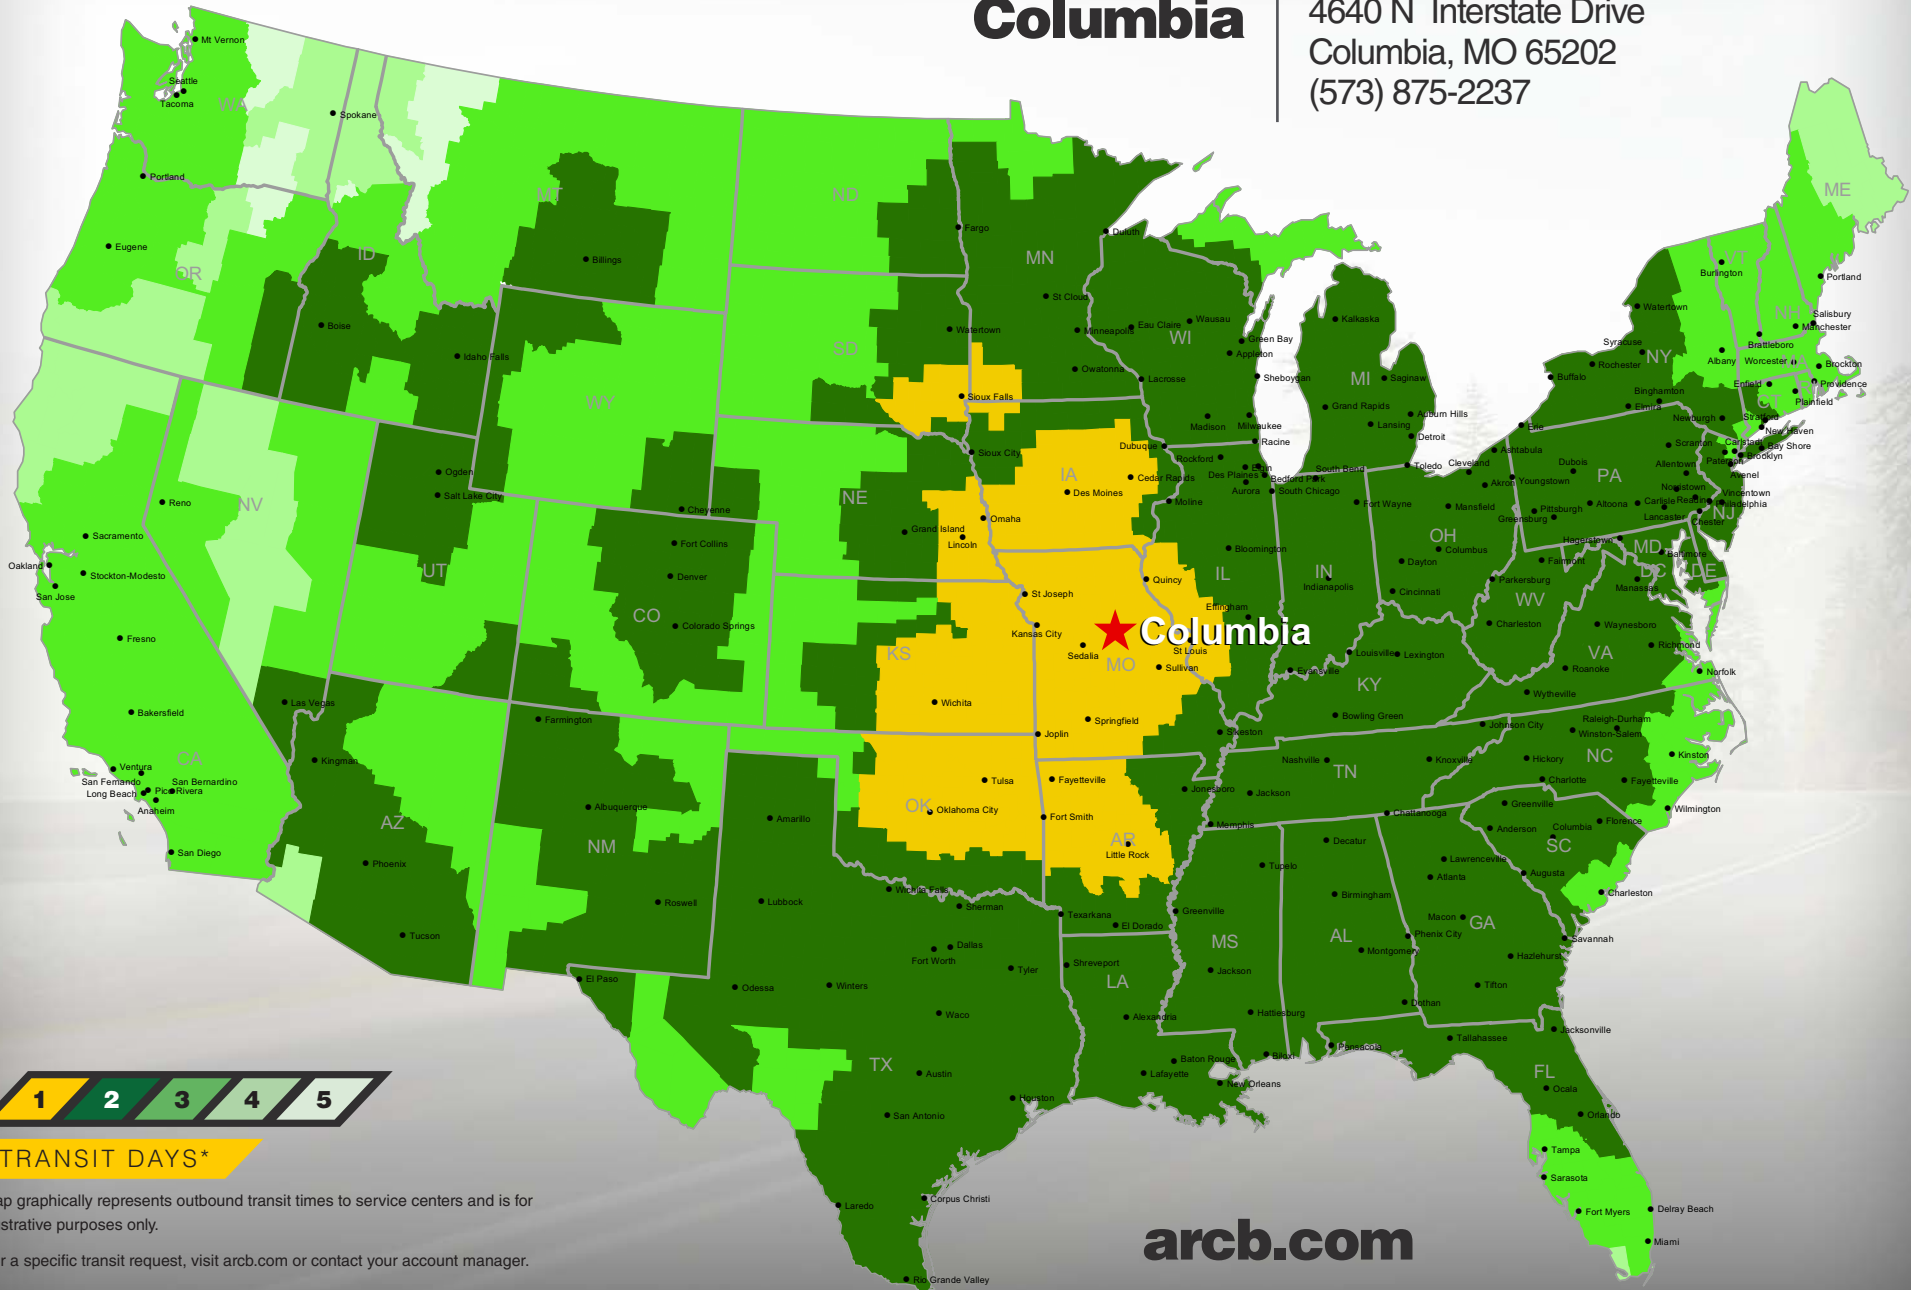

### Columbia

4640 N Interstate Drive  
Columbia, MO 65202  
(573) 875-2237

#### TRANSIT DAYS\*

\*Map graphically represents outbound transit times to service centers and is for illustrative purposes only.

For a specific transit request, visit [arcb.com](http://arcb.com) or contact your account manager.