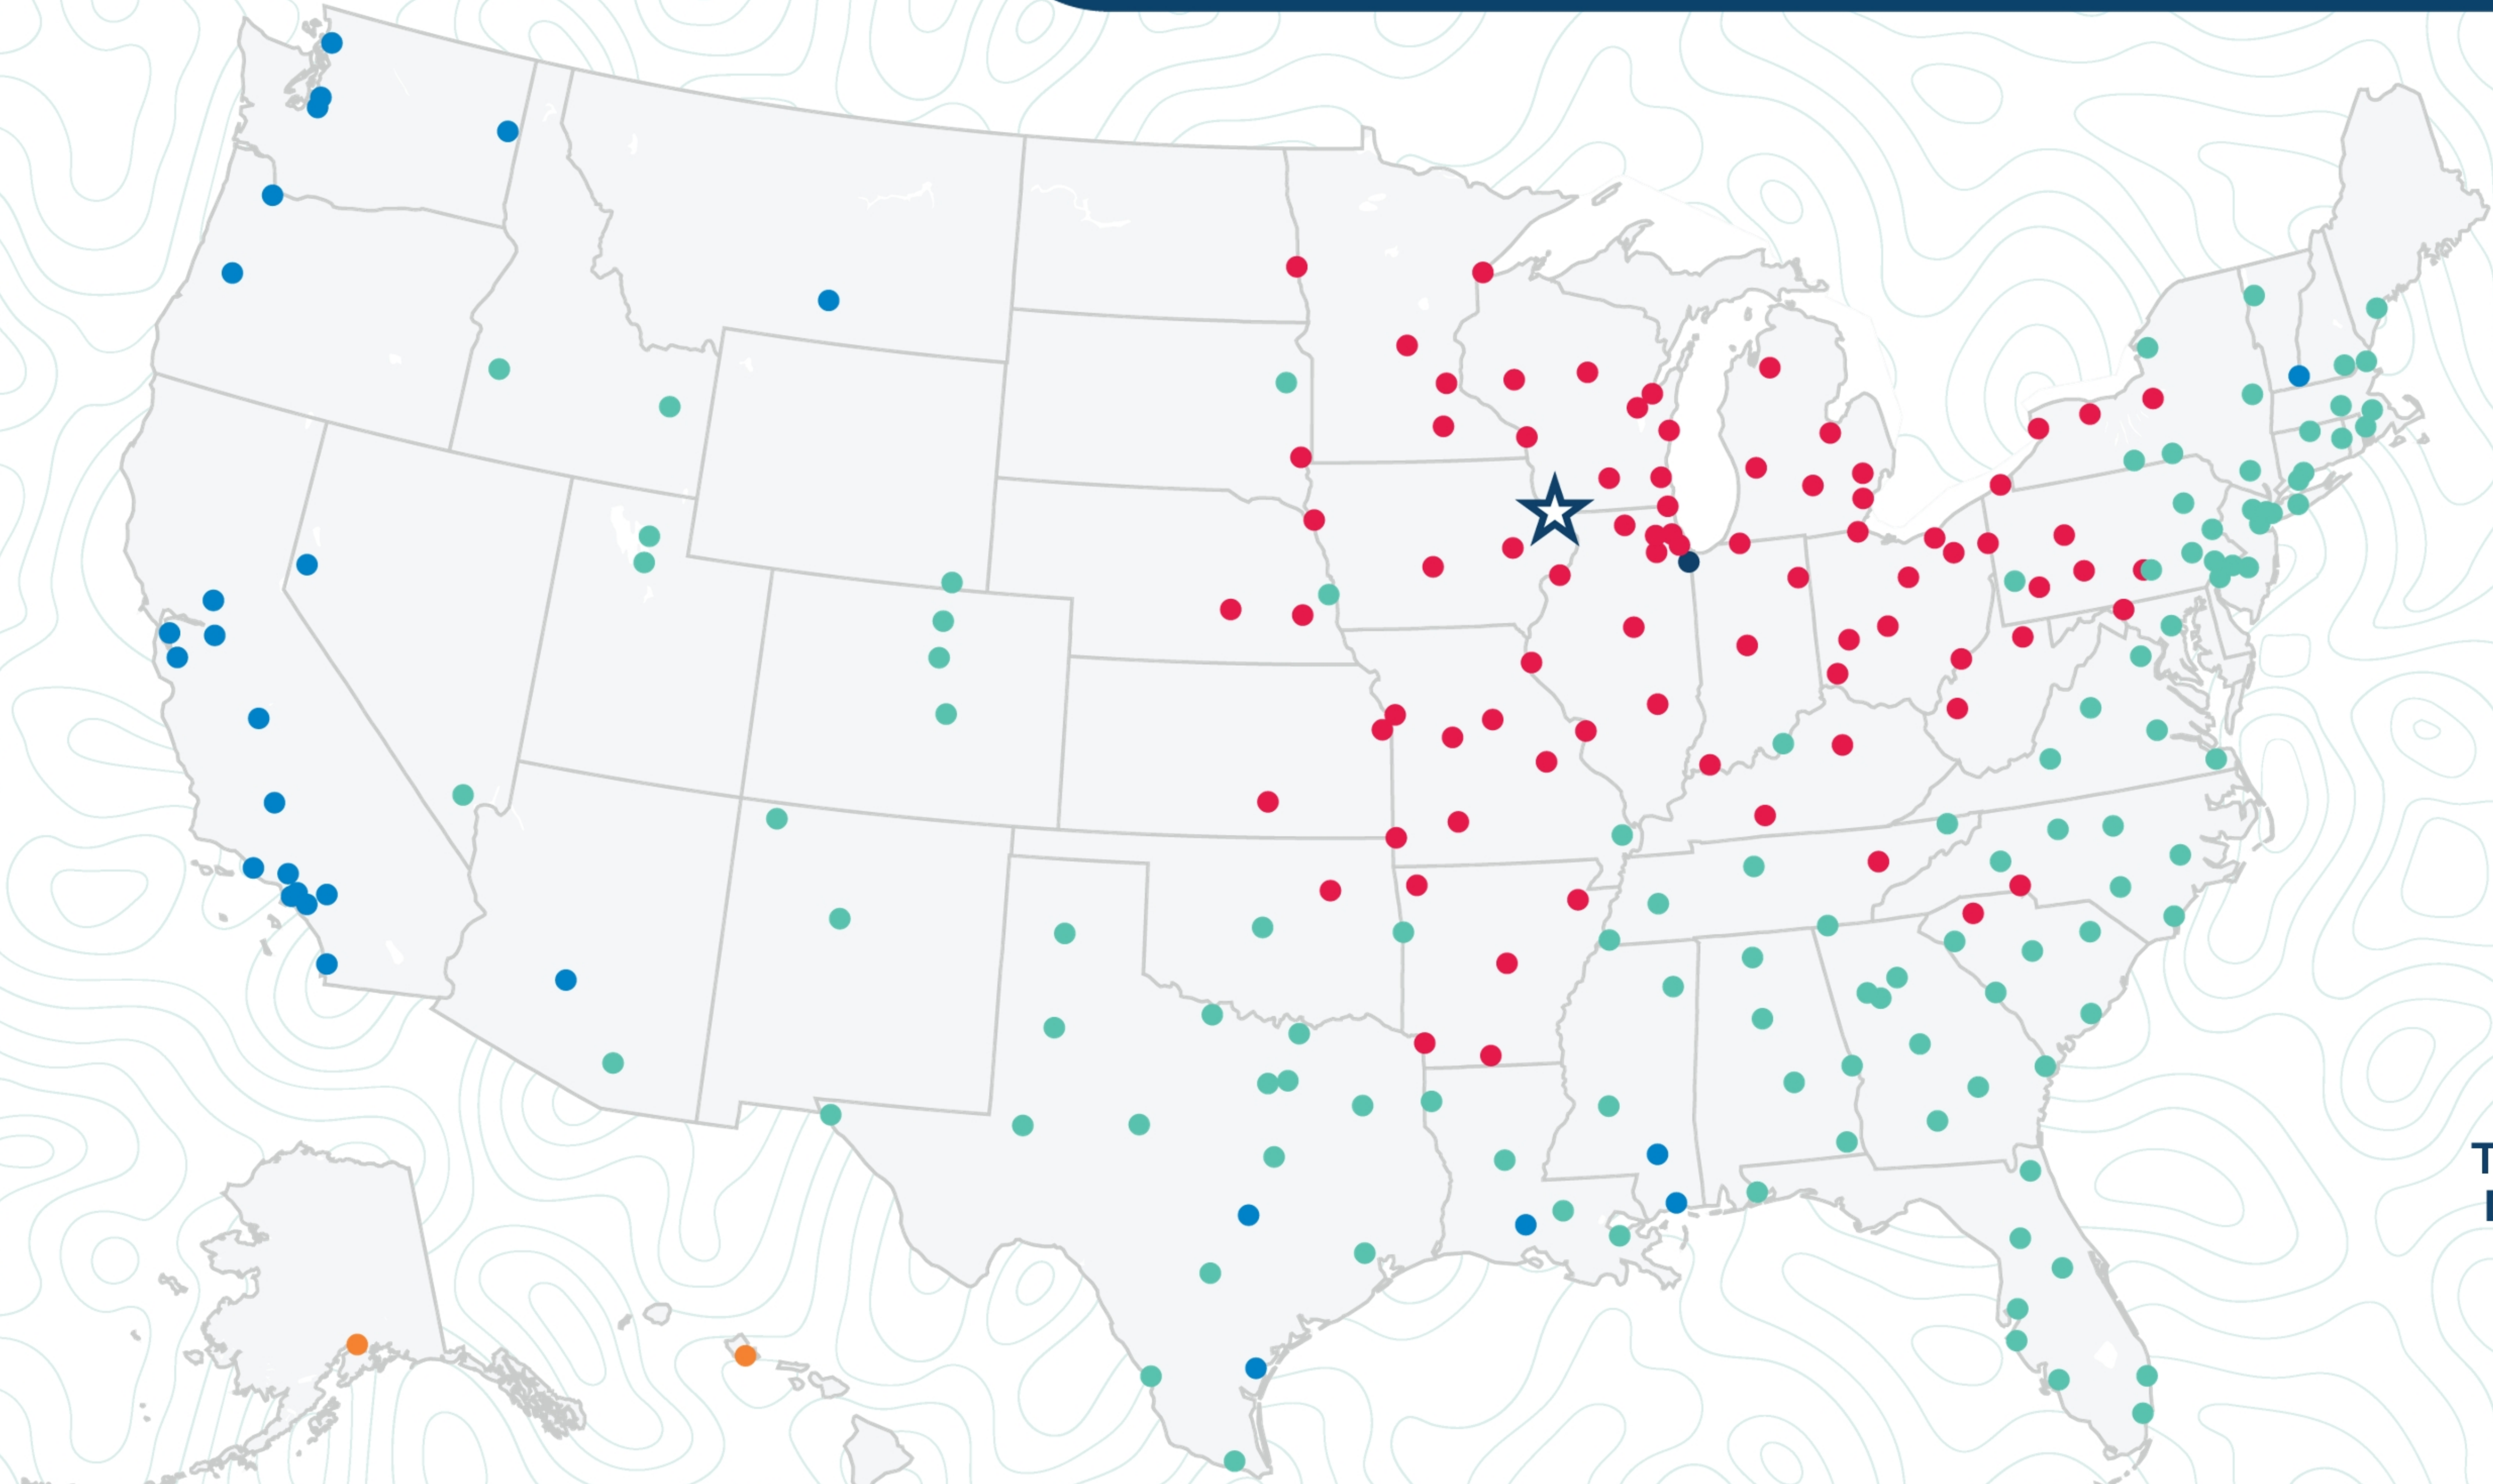

## Dubuque

1175 Roosevelt Extension  
Dubuque, IA 52001  
(563) 584-8989

Transit  
Days\*

- 1
- 2
- 3
- 4
- 5
- 6+

\*Map graphically represents outbound transit times to service centers and is for illustrative purposes only.