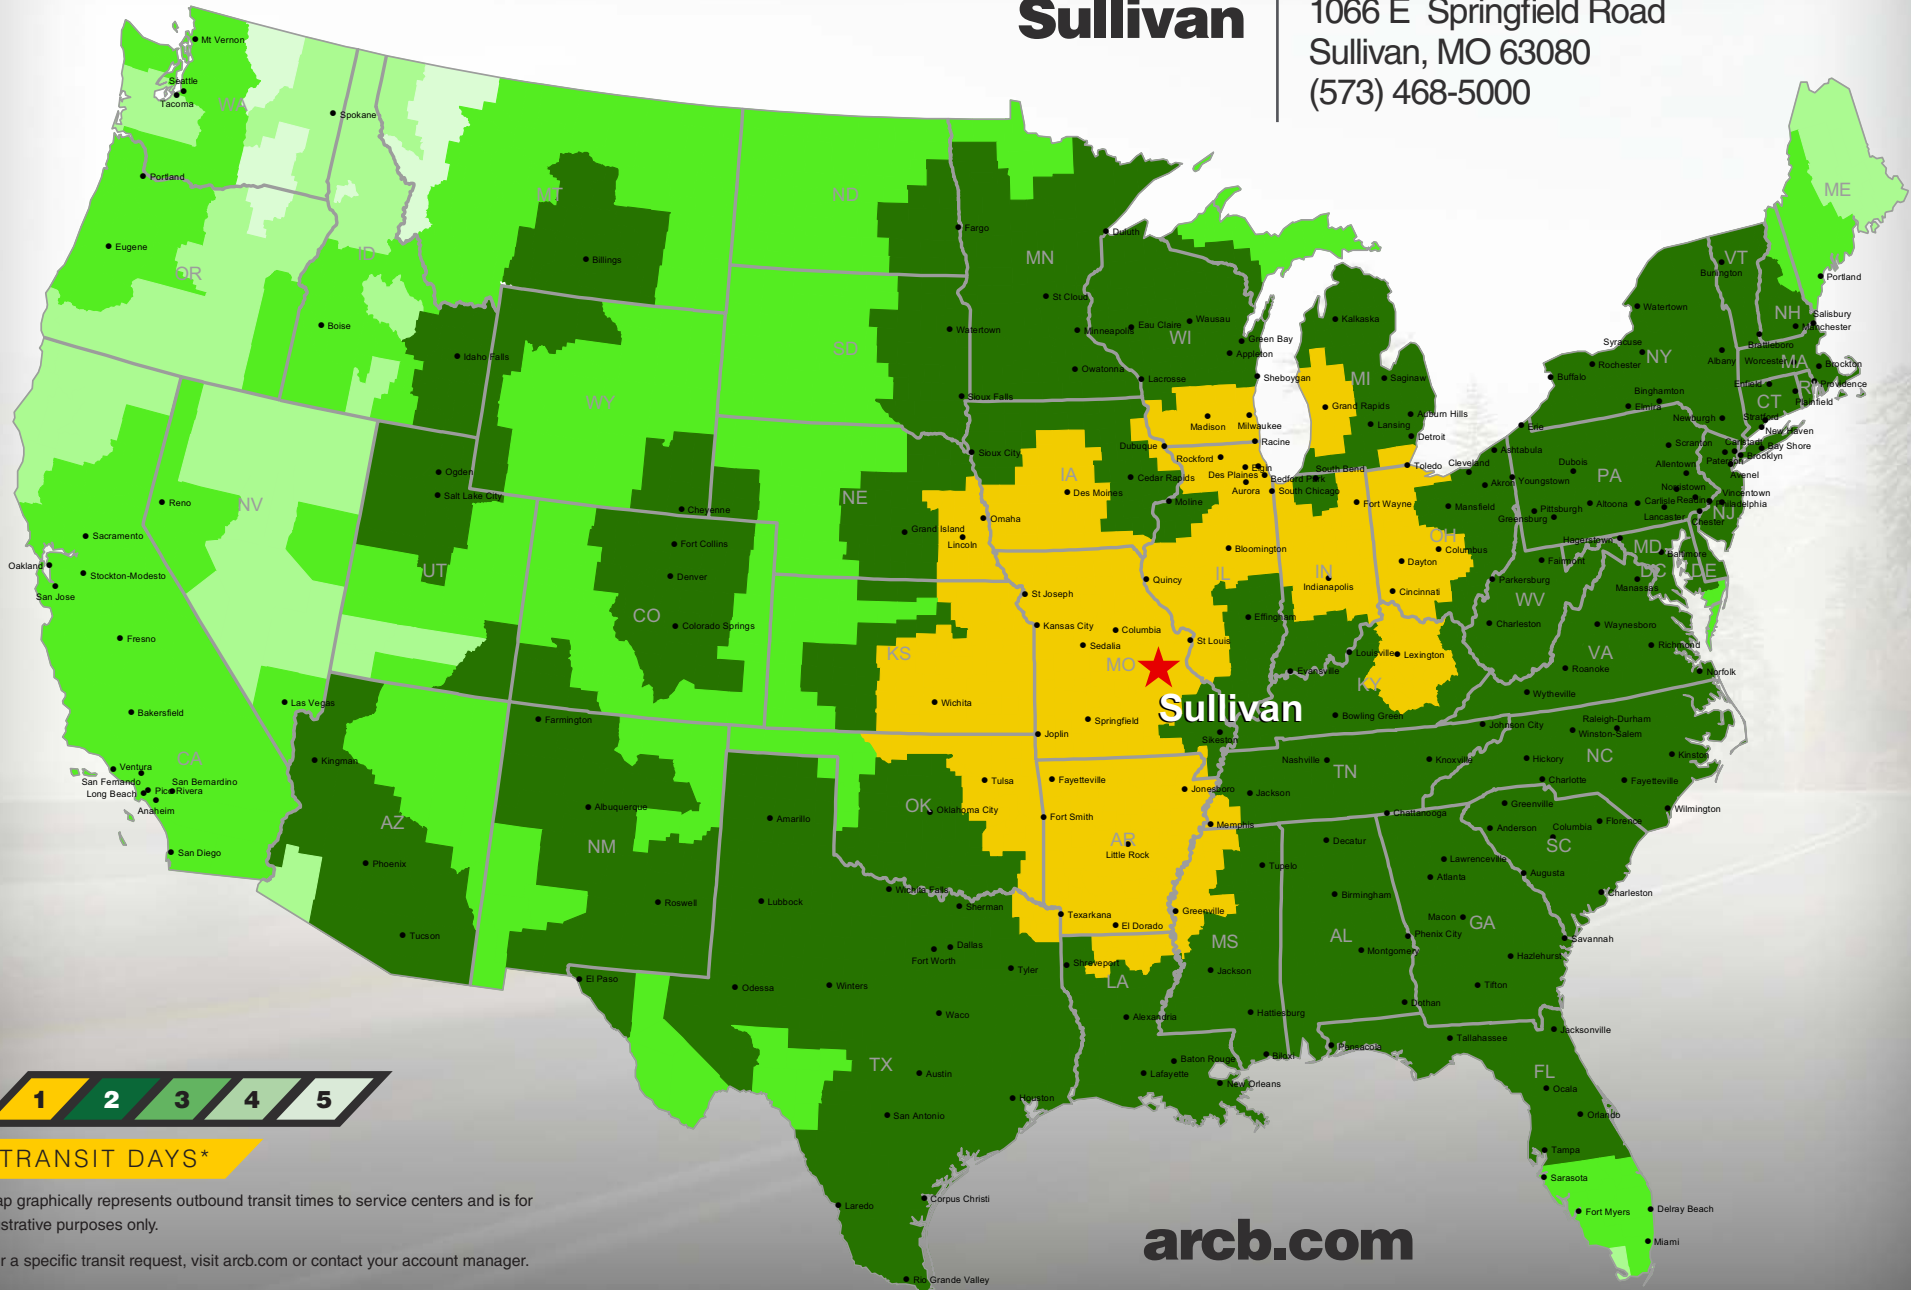

Sullivan

1066 E Springfield Road
Sullivan, MO 63080
(573) 468-5000

TRANSIT DAYS*

*Map graphically represents outbound transit times to service centers and is for illustrative purposes only.

For a specific transit request, visit arcb.com or contact your account manager.