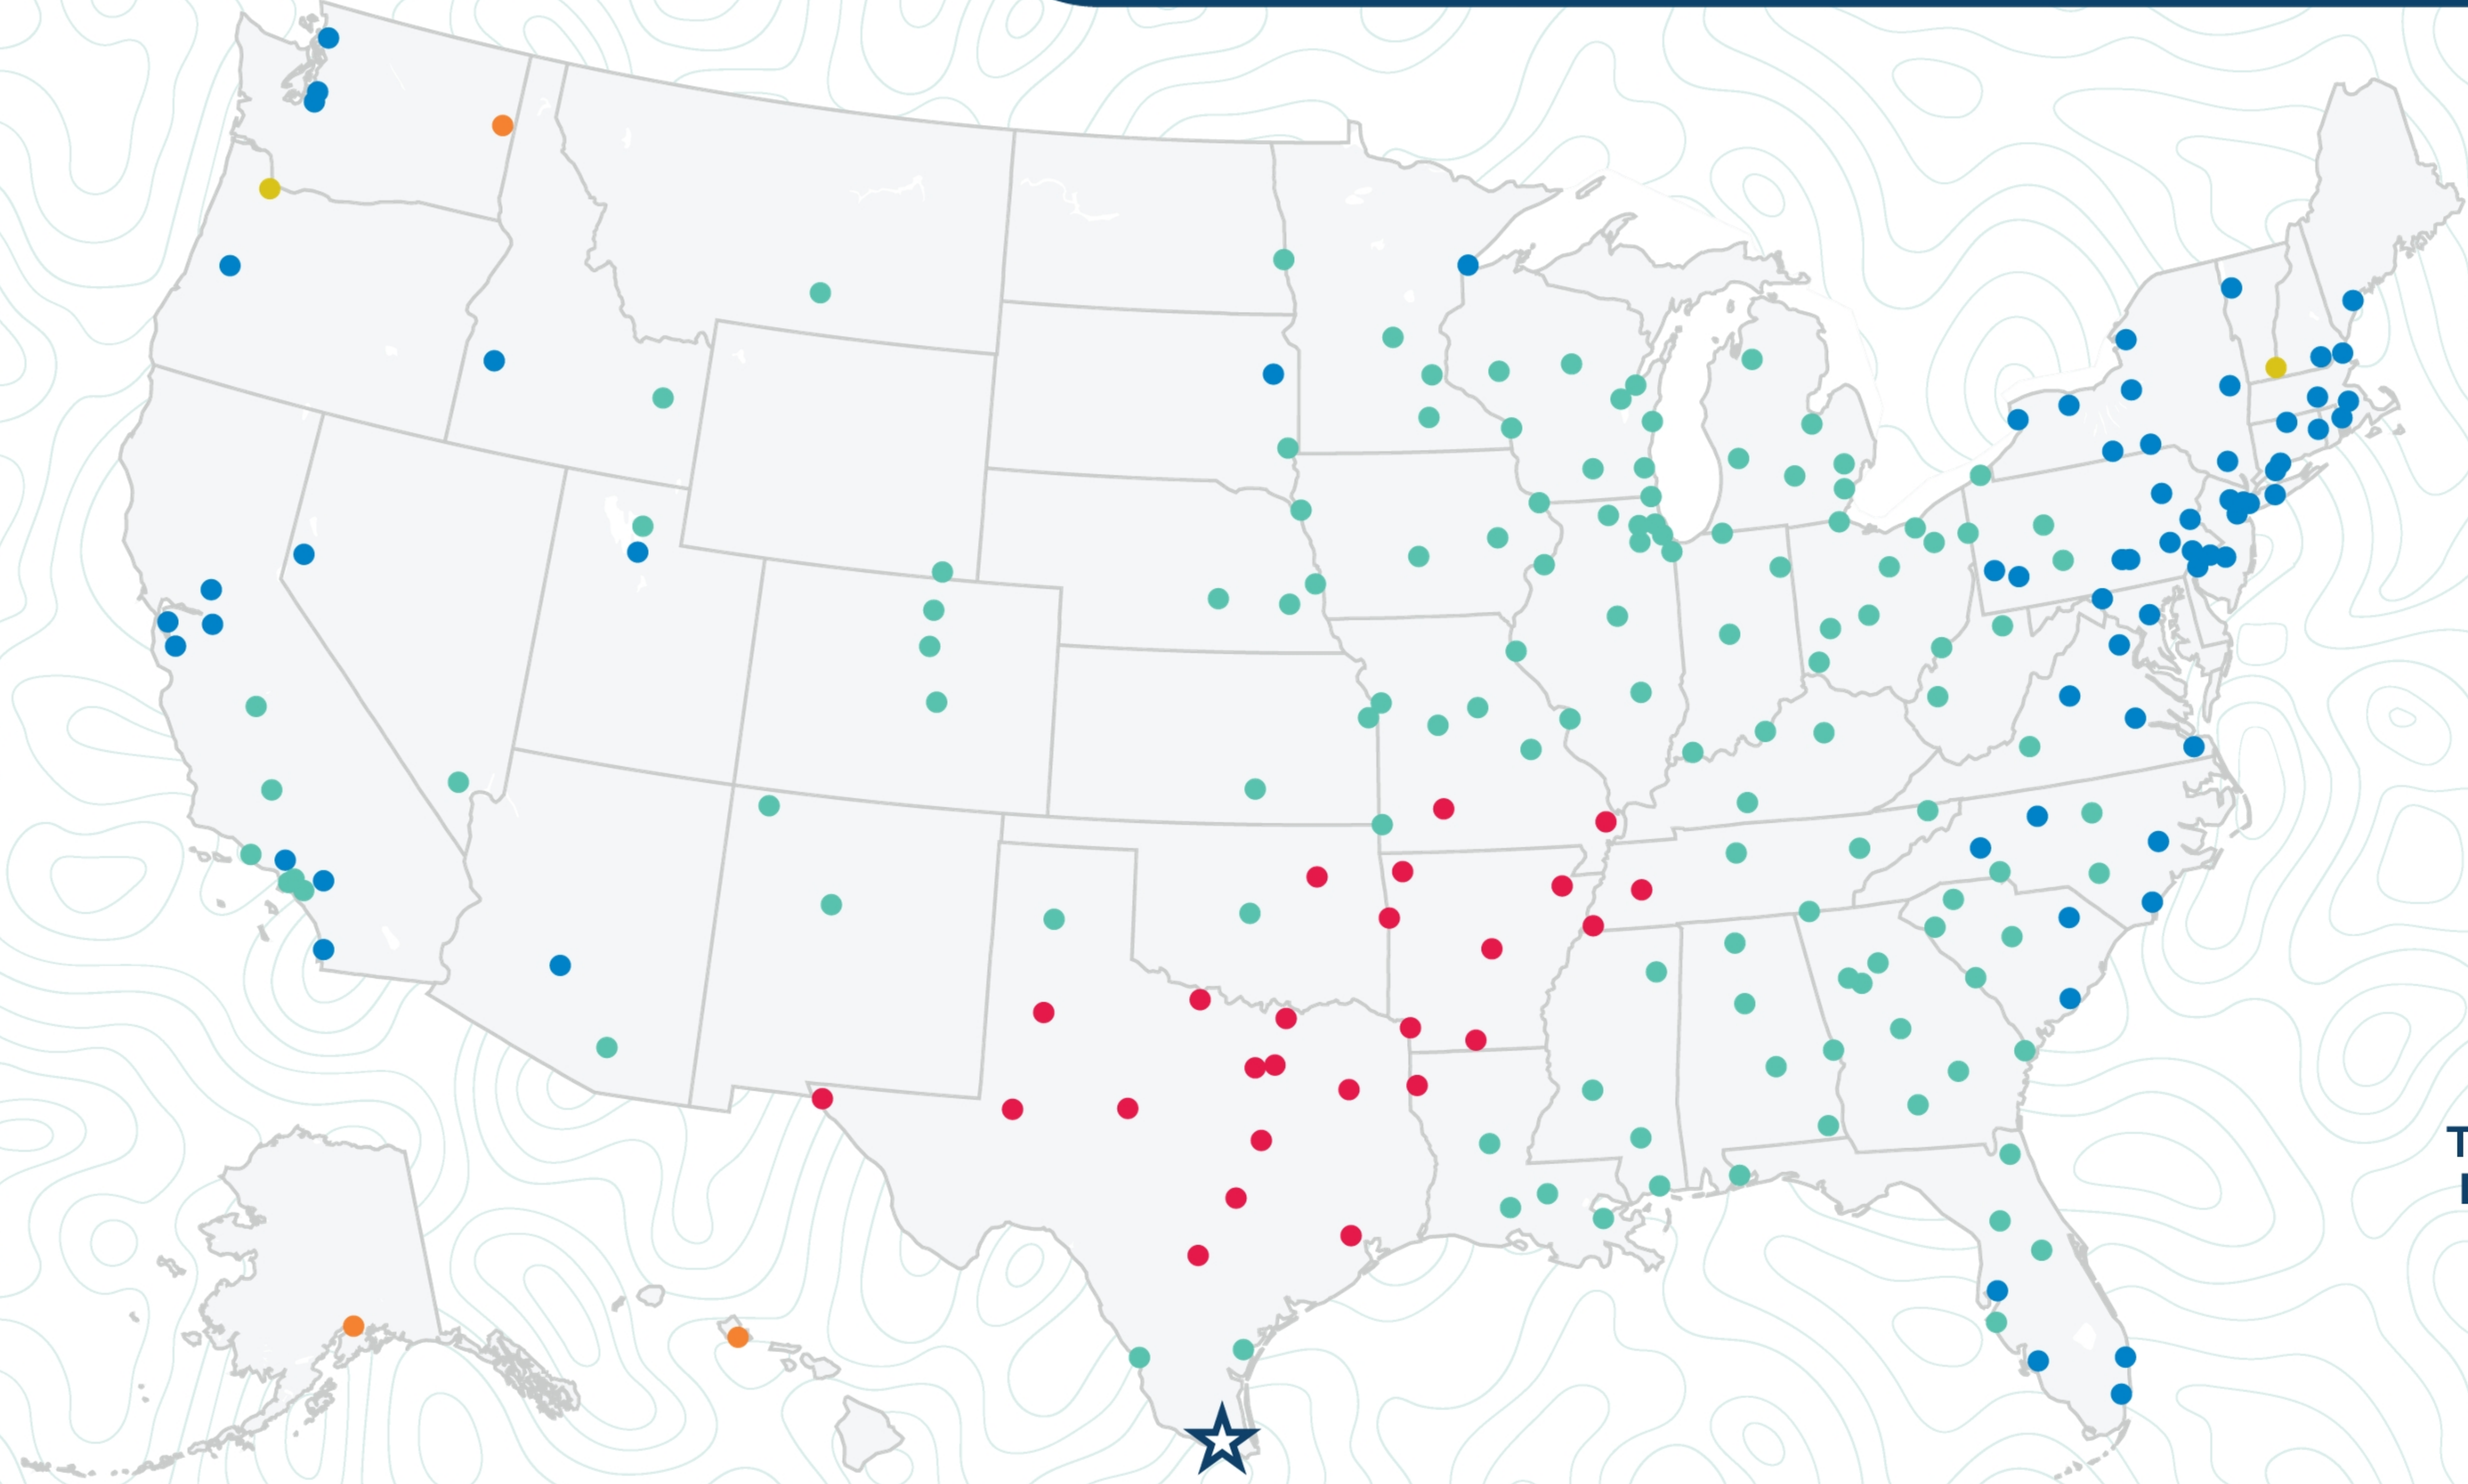

Rio Grande Valley

27854 Fm 2556
La Feria, TX 78559
(956) 797-5900

Transit
Days*

- 1
- 2
- 3
- 4
- 5
- 6+

*Map graphically represents outbound transit times to service centers and is for illustrative purposes only.