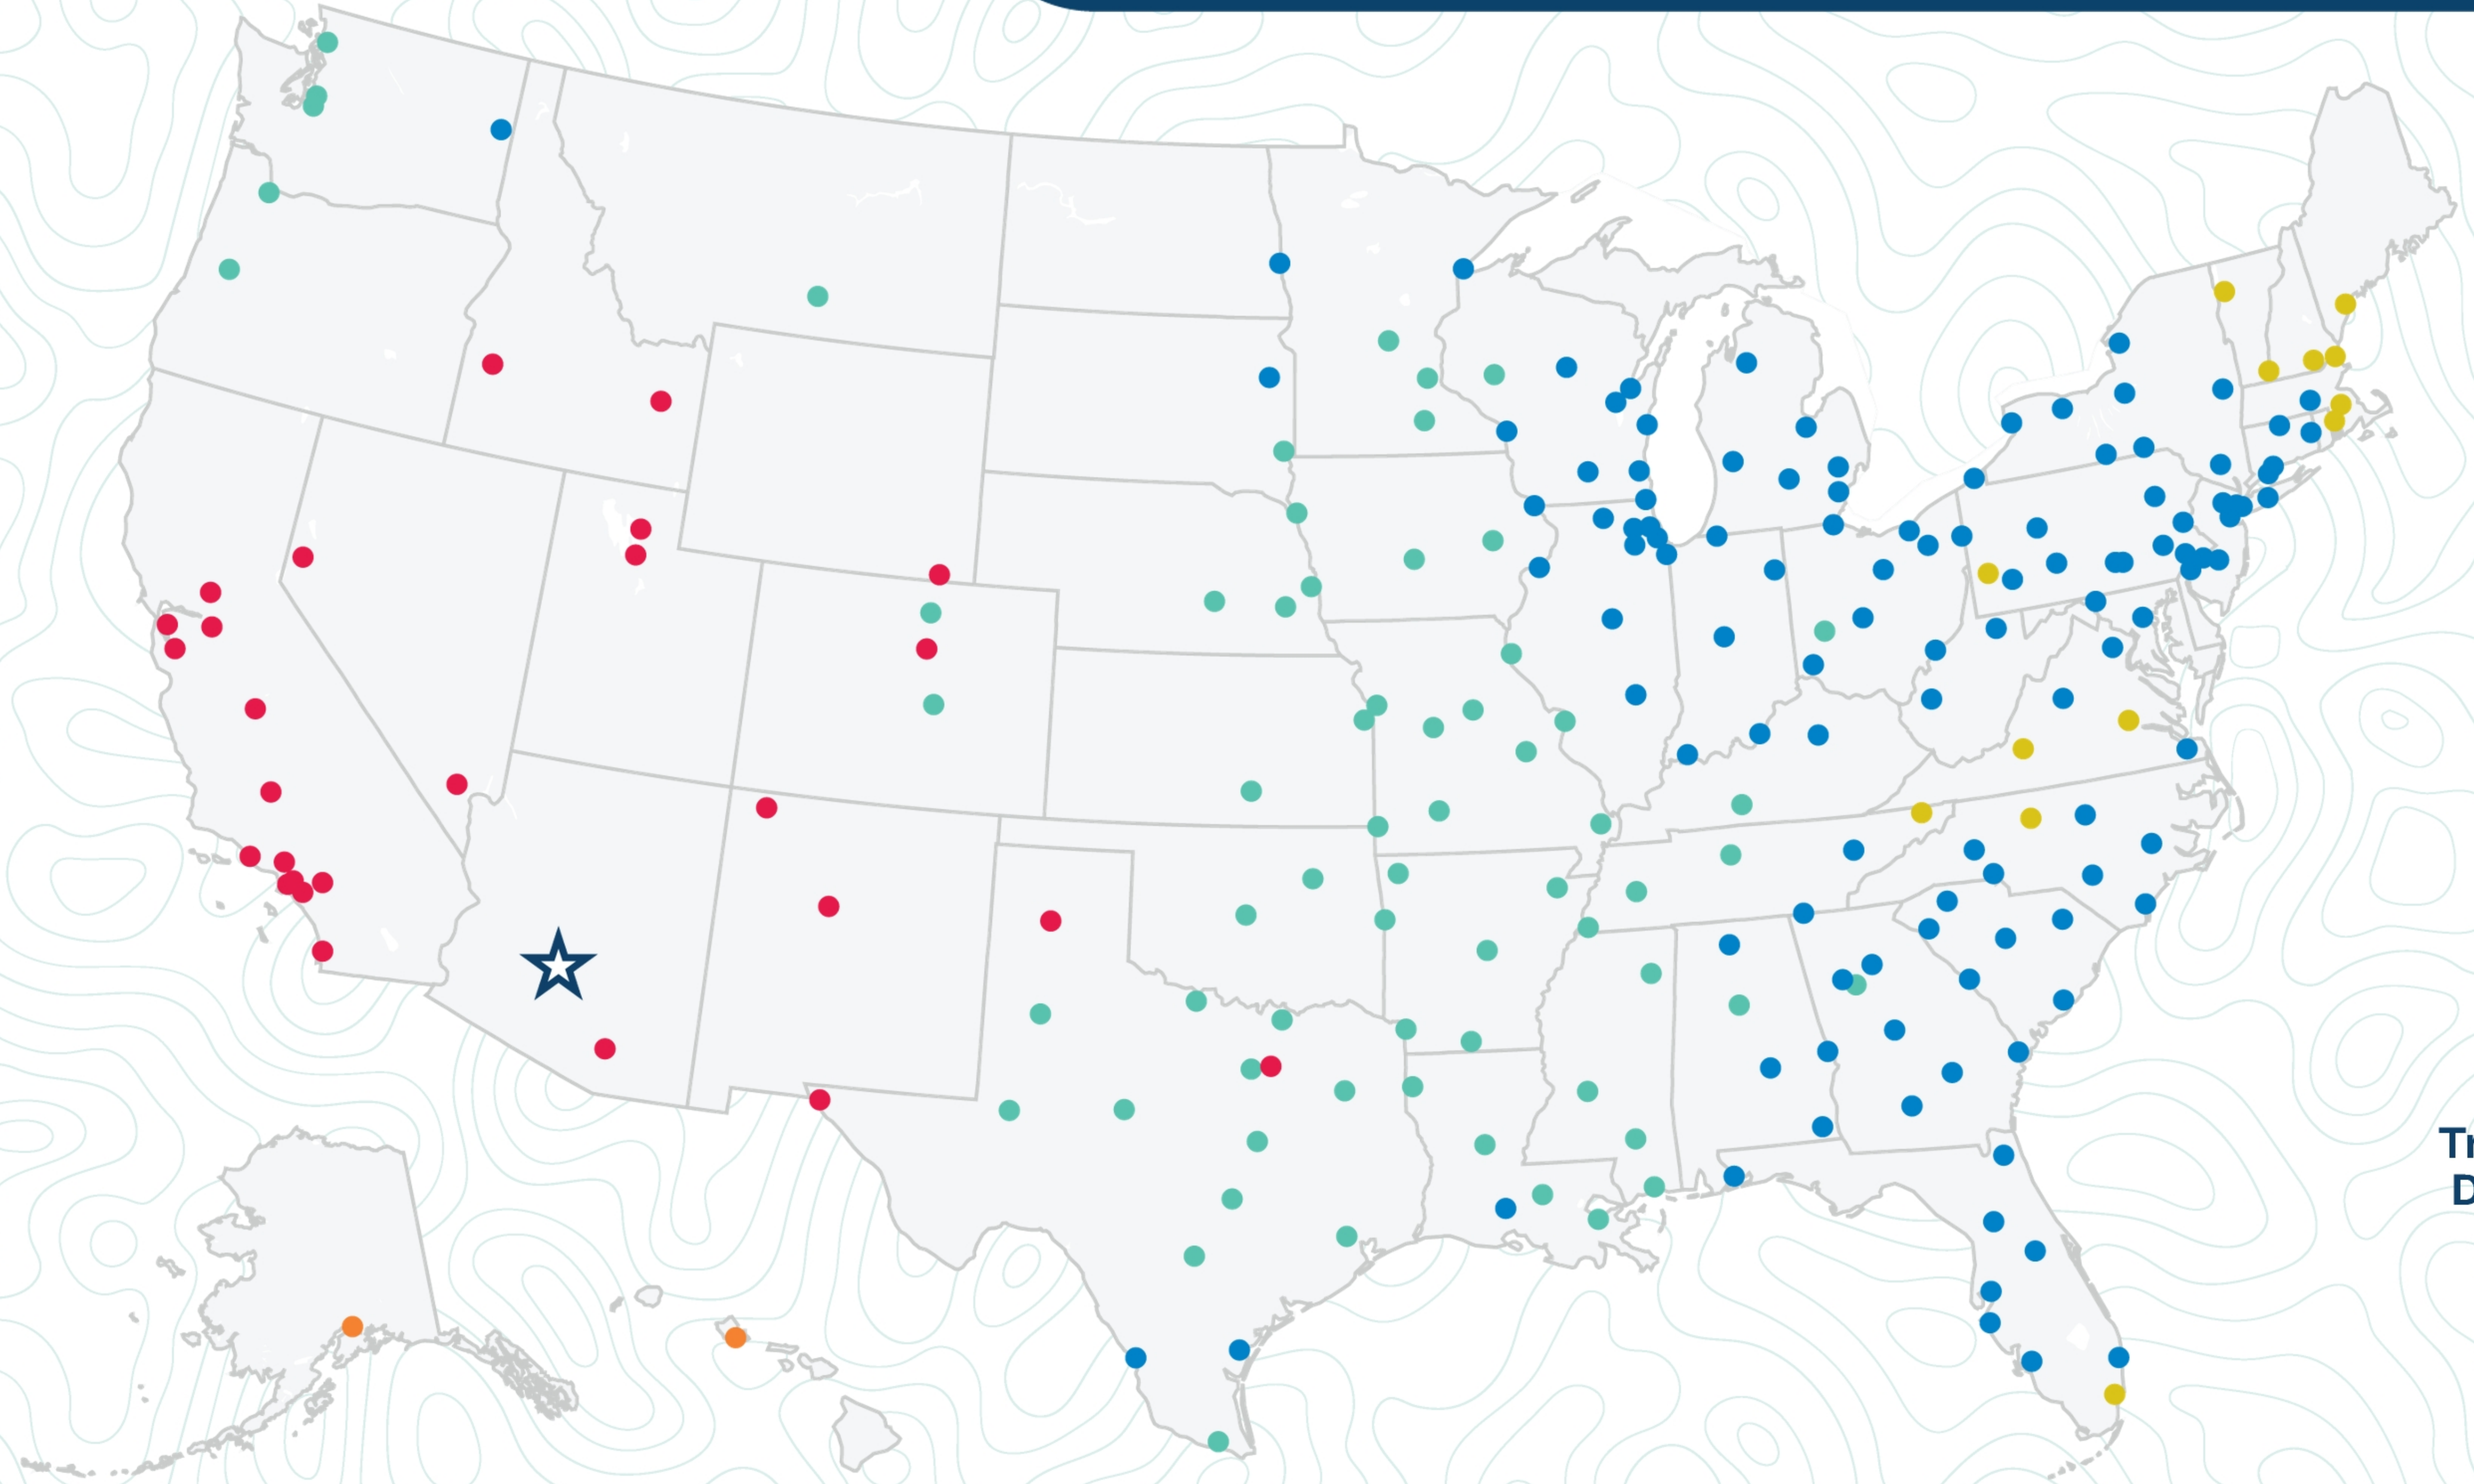

Phoenix

5620 West Lower Buckeye Road
Phoenix, AZ 85043
(602) 272-3211

Transit
Days*

- 1
- 2
- 3
- 4
- 5
- 6+

*Map graphically represents outbound transit times to service centers and is for illustrative purposes only.