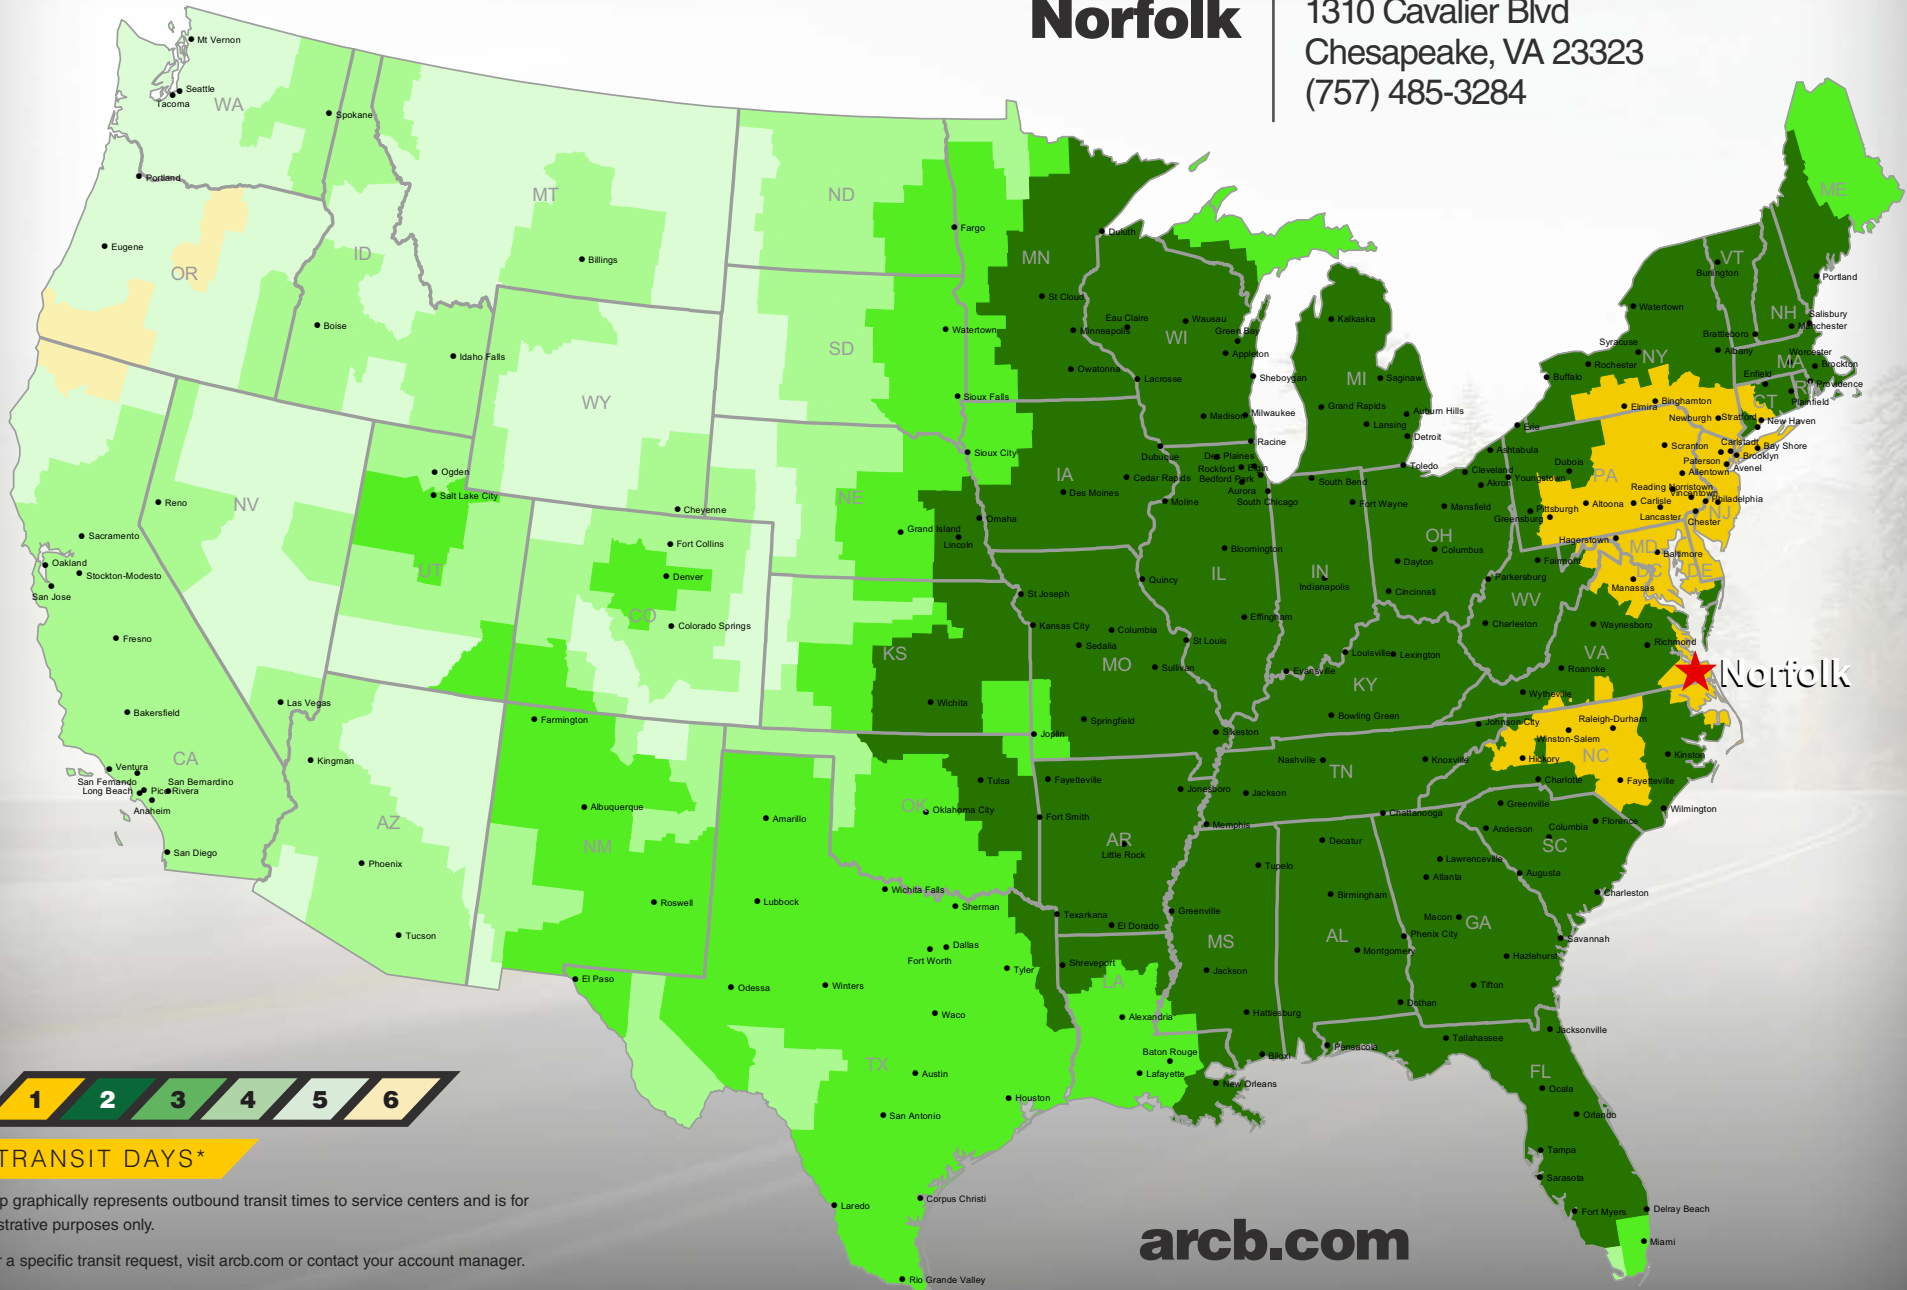

Norfolk

1310 Cavalier Blvd
Chesapeake, VA 23323
(757) 485-3284

TRANSIT DAYS*

*Map graphically represents outbound transit times to service centers and is for illustrative purposes only.

For a specific transit request, visit arcb.com or contact your account manager.

022018-133

arcb.com