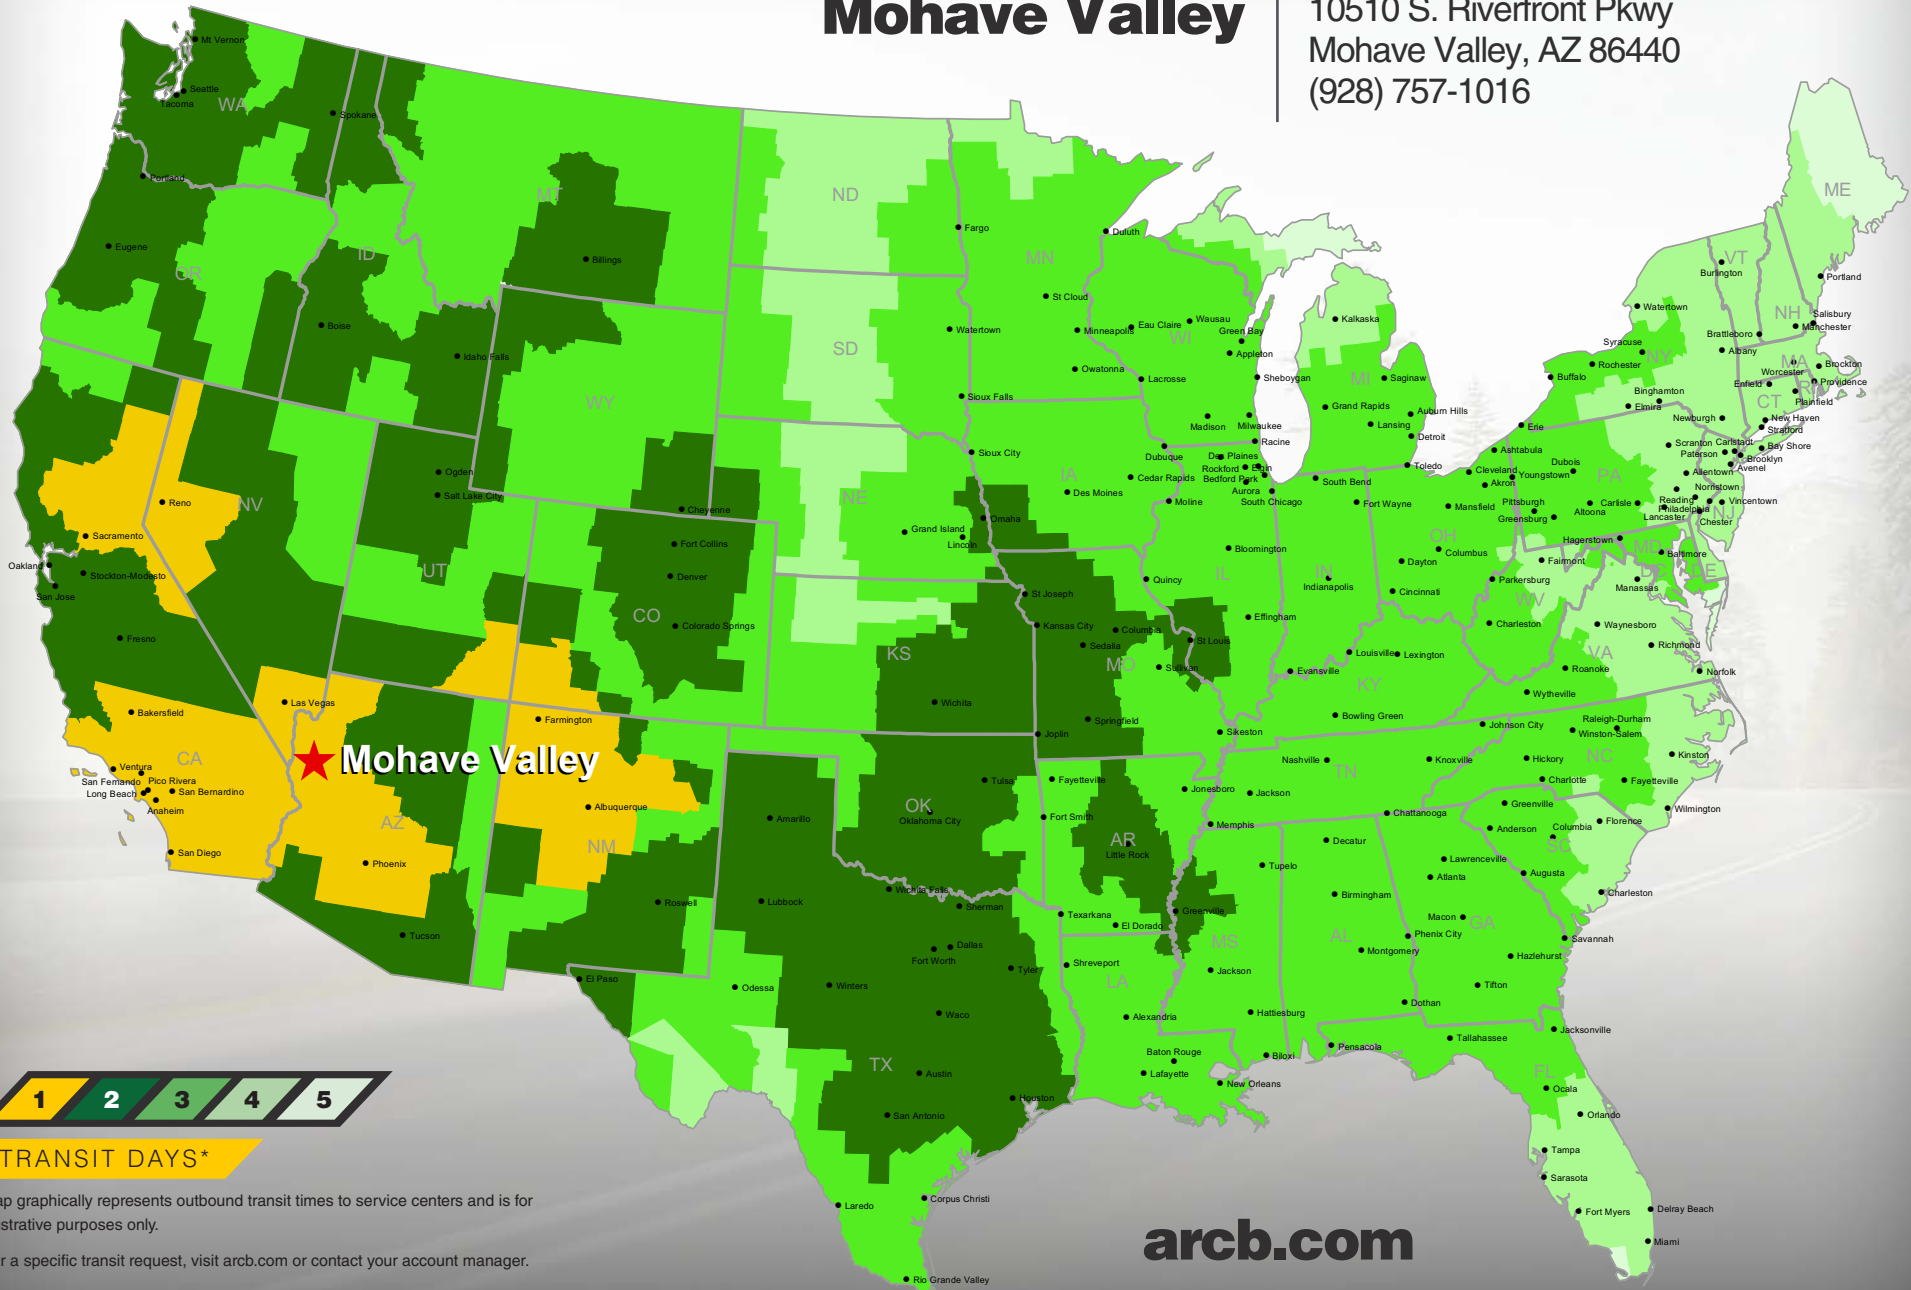

## Mohave Valley

10510 S. Riverfront Pkwy  
Mohave Valley, AZ 86440  
(928) 757-1016

TRANSIT DAYS\*

\*Map graphically represents outbound transit times to service centers and is for illustrative purposes only.

For a specific transit request, visit [arcb.com](http://arcb.com) or contact your account manager.

022018-139