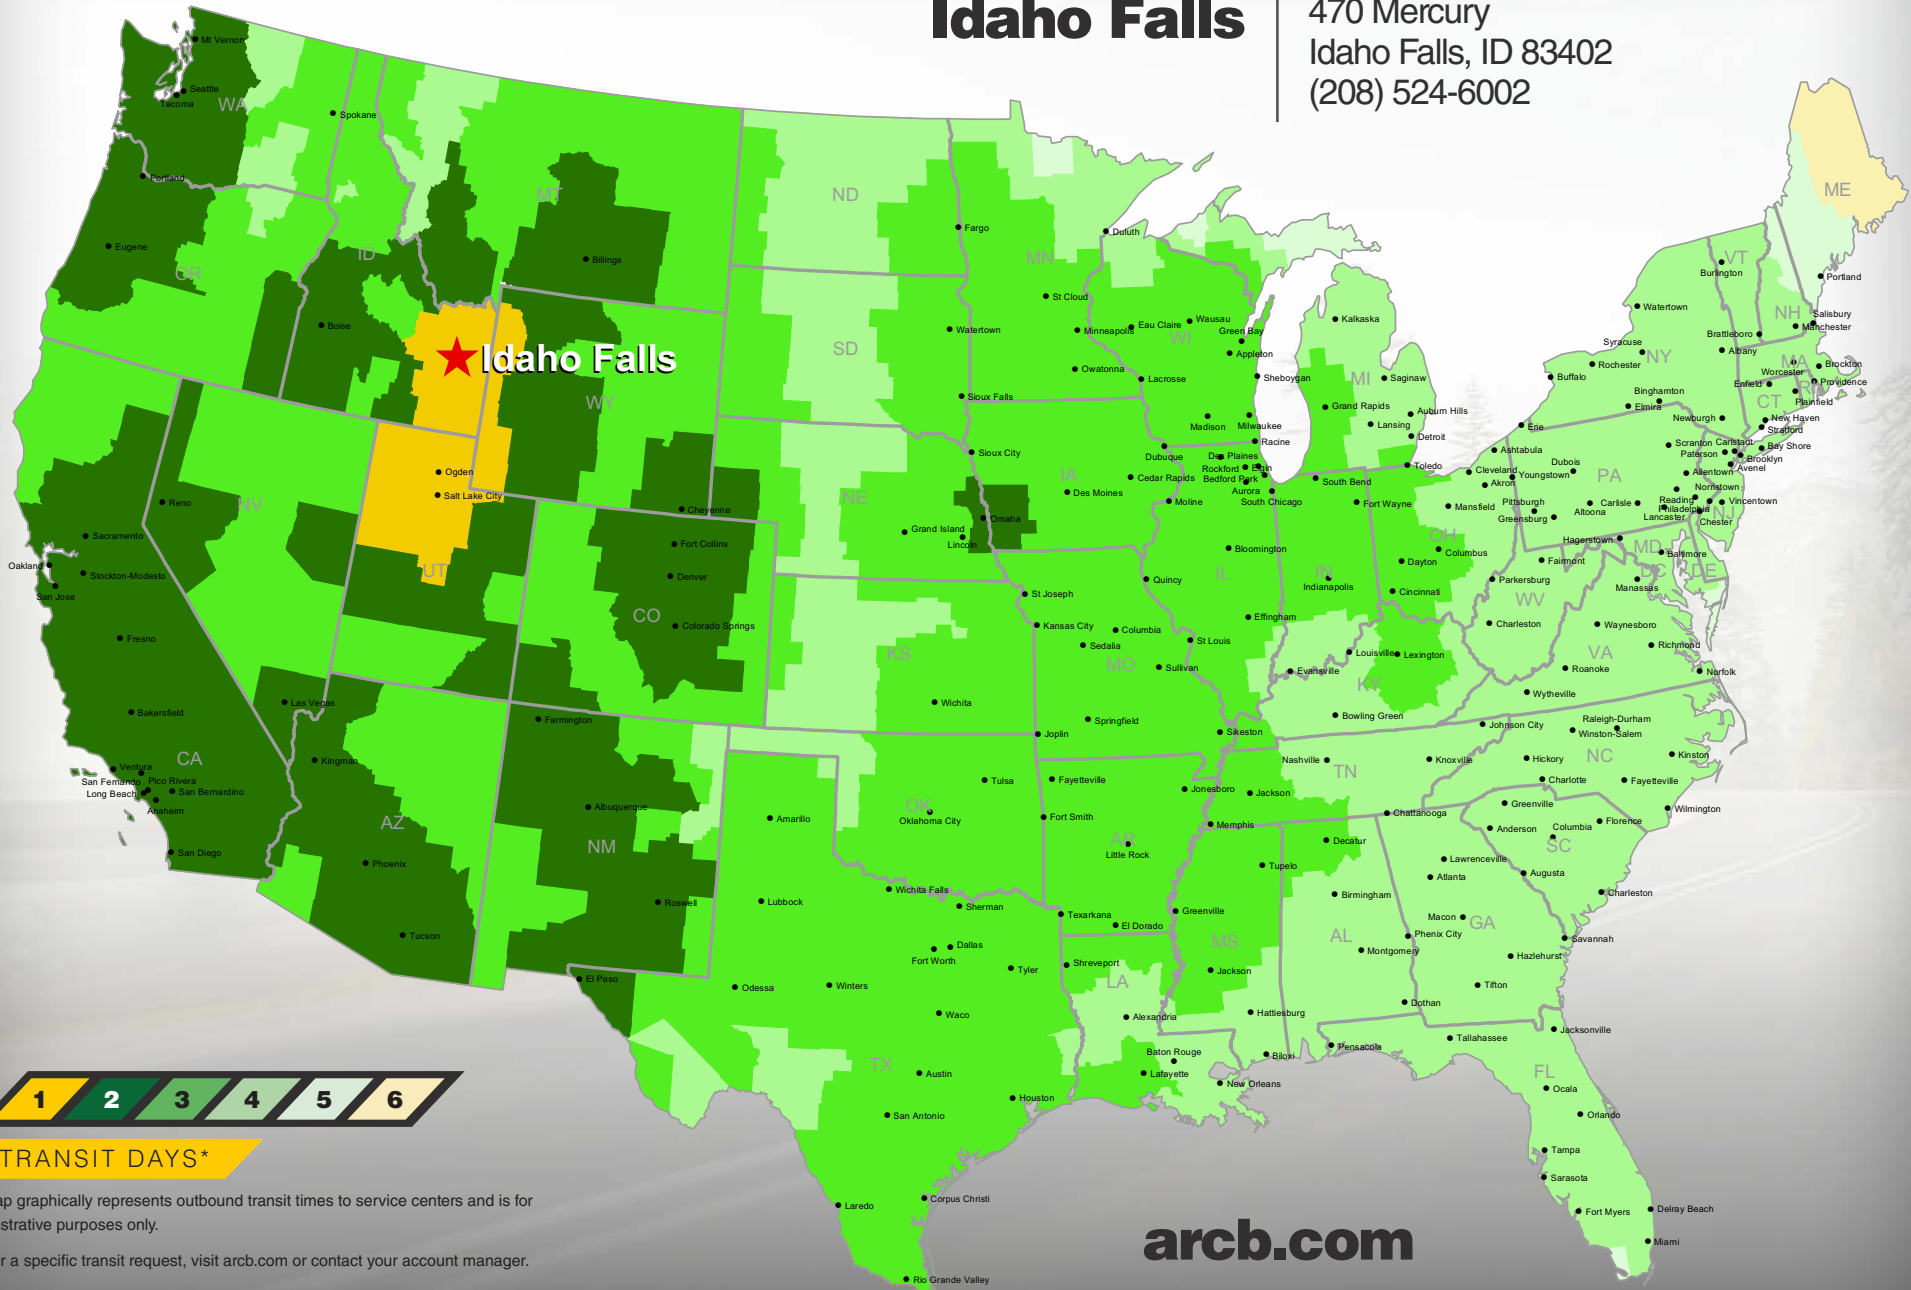

Idaho Falls

470 Mercury
Idaho Falls, ID 83402
(208) 524-6002

TRANSIT DAYS*

*Map graphically represents outbound transit times to service centers and is for illustrative purposes only.

For a specific transit request, visit arcb.com or contact your account manager.

022018-142