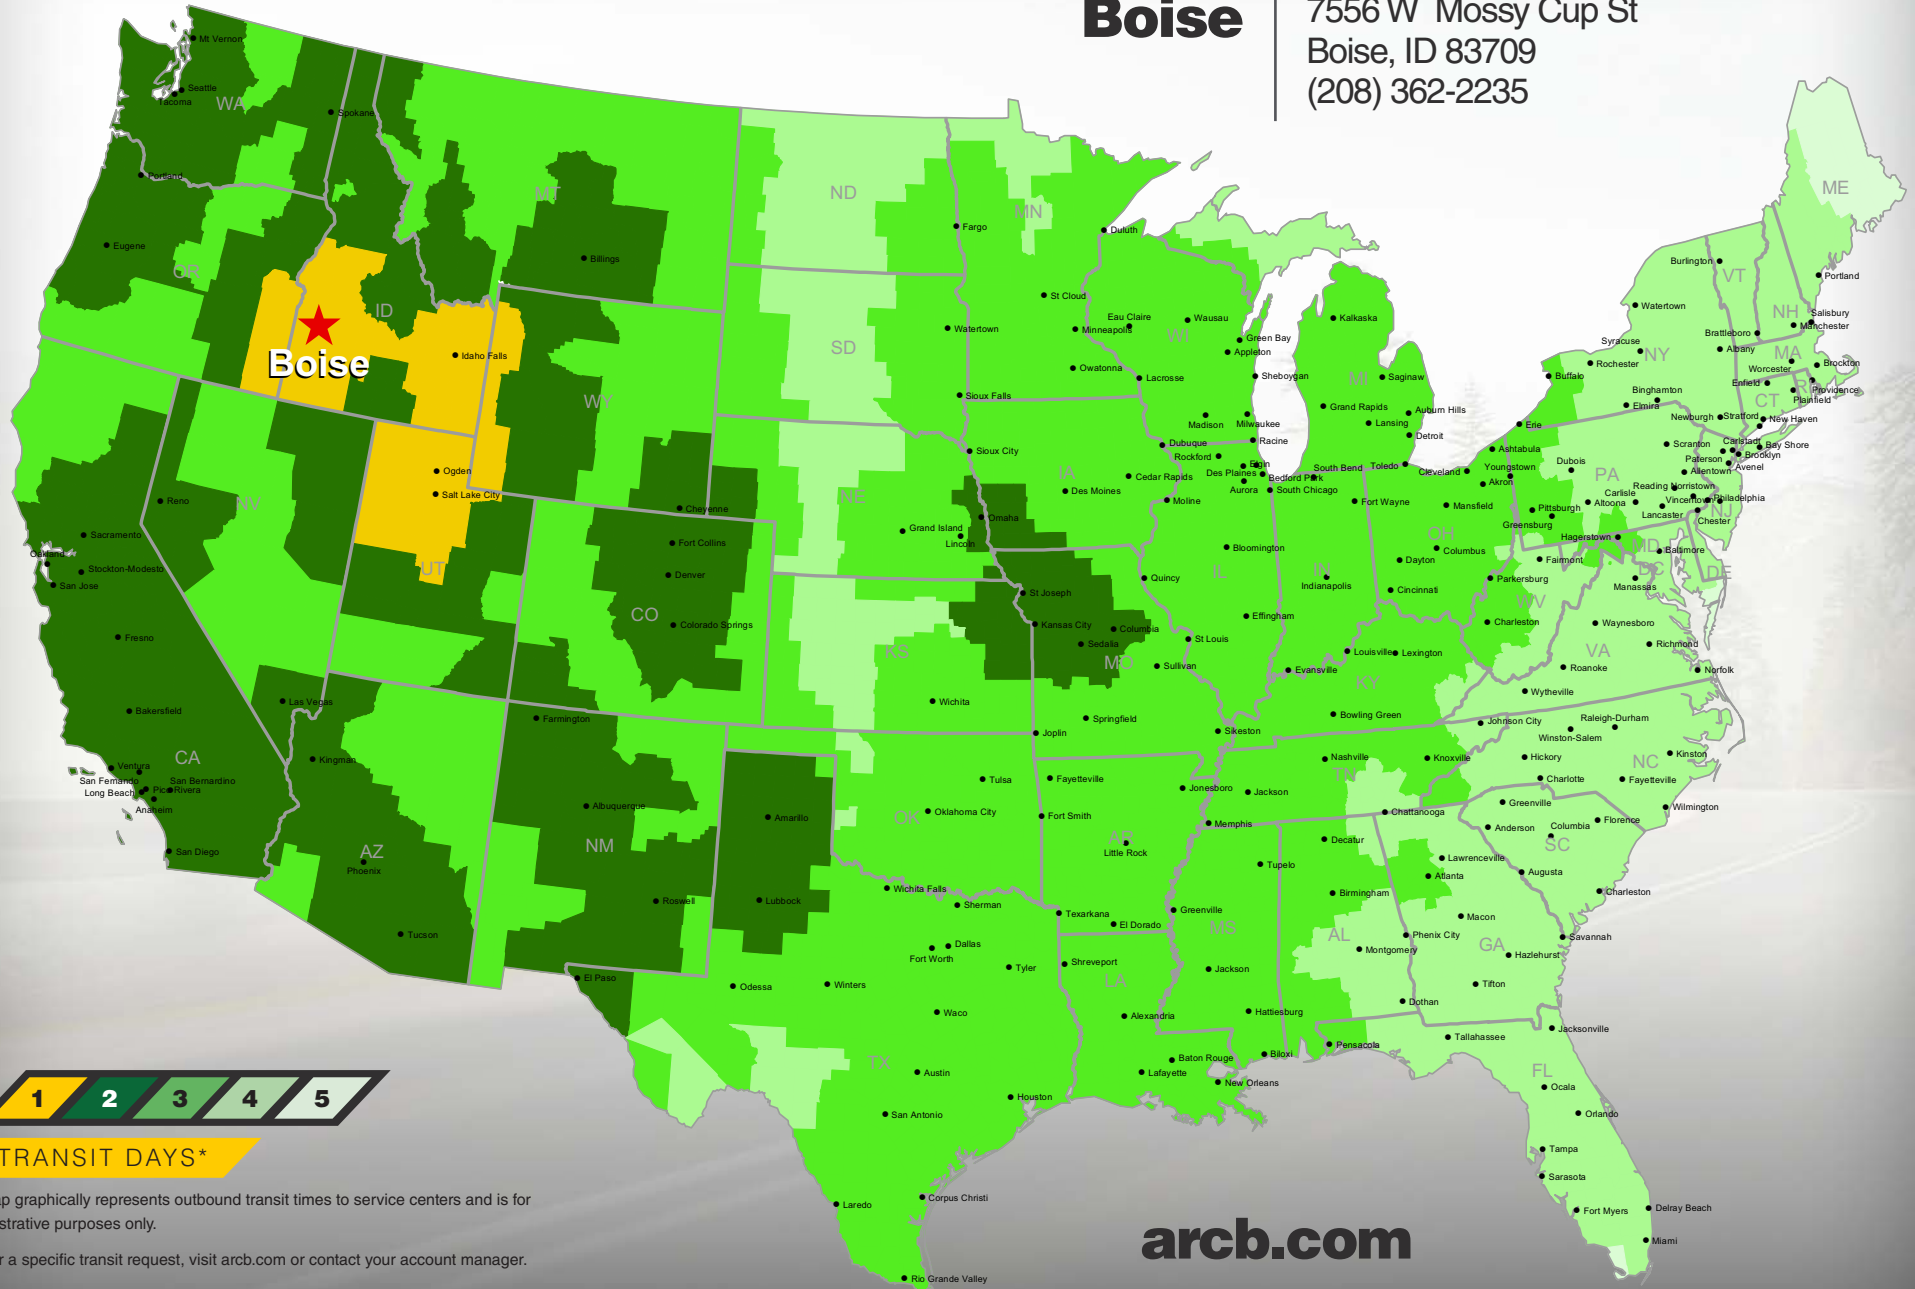

Boise

7556 W Mossy Cup St
Boise, ID 83709
(208) 362-2235

TRANSIT DAYS*

*Map graphically represents outbound transit times to service centers and is for illustrative purposes only.

For a specific transit request, visit arcb.com or contact your account manager.

022018-143

arcb.com