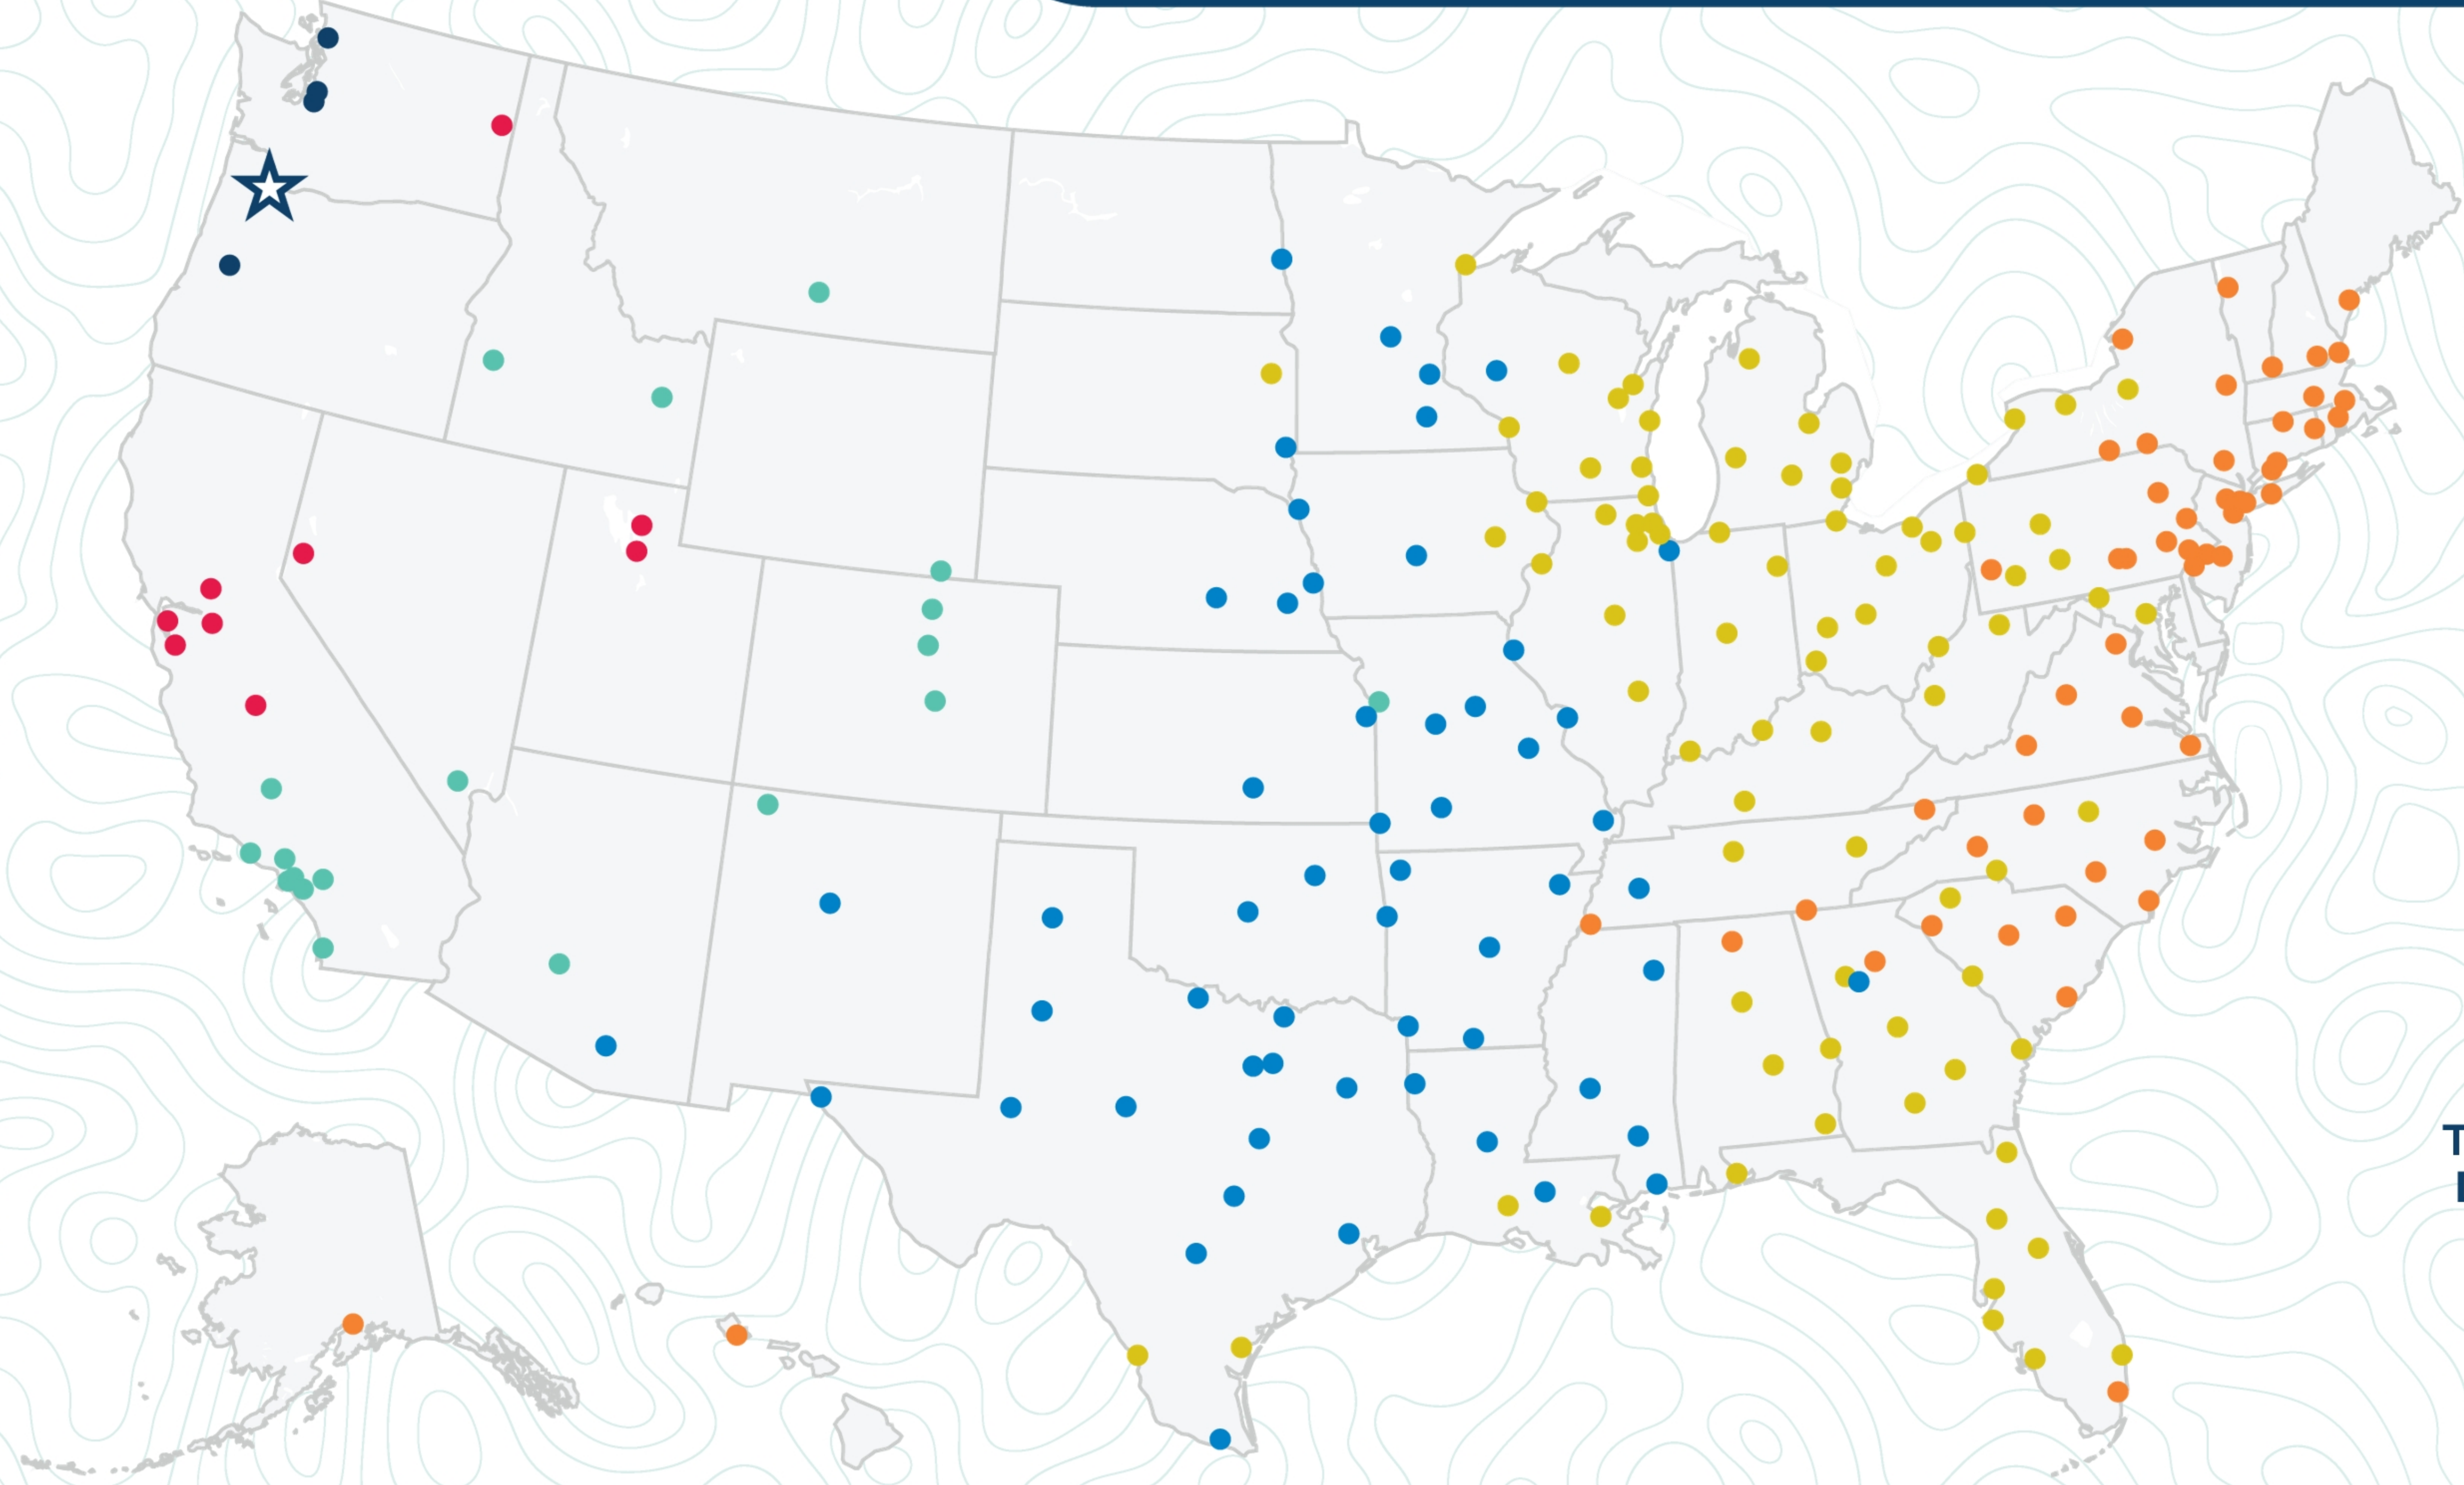

Portland

3333 Nw 35th Ave
Portland, OR 97210
(503) 228-2361

Transit Days*

- 1
- 2
- 3
- 4
- 5
- 6+

*Map graphically represents outbound transit times to service centers and is for illustrative purposes only.