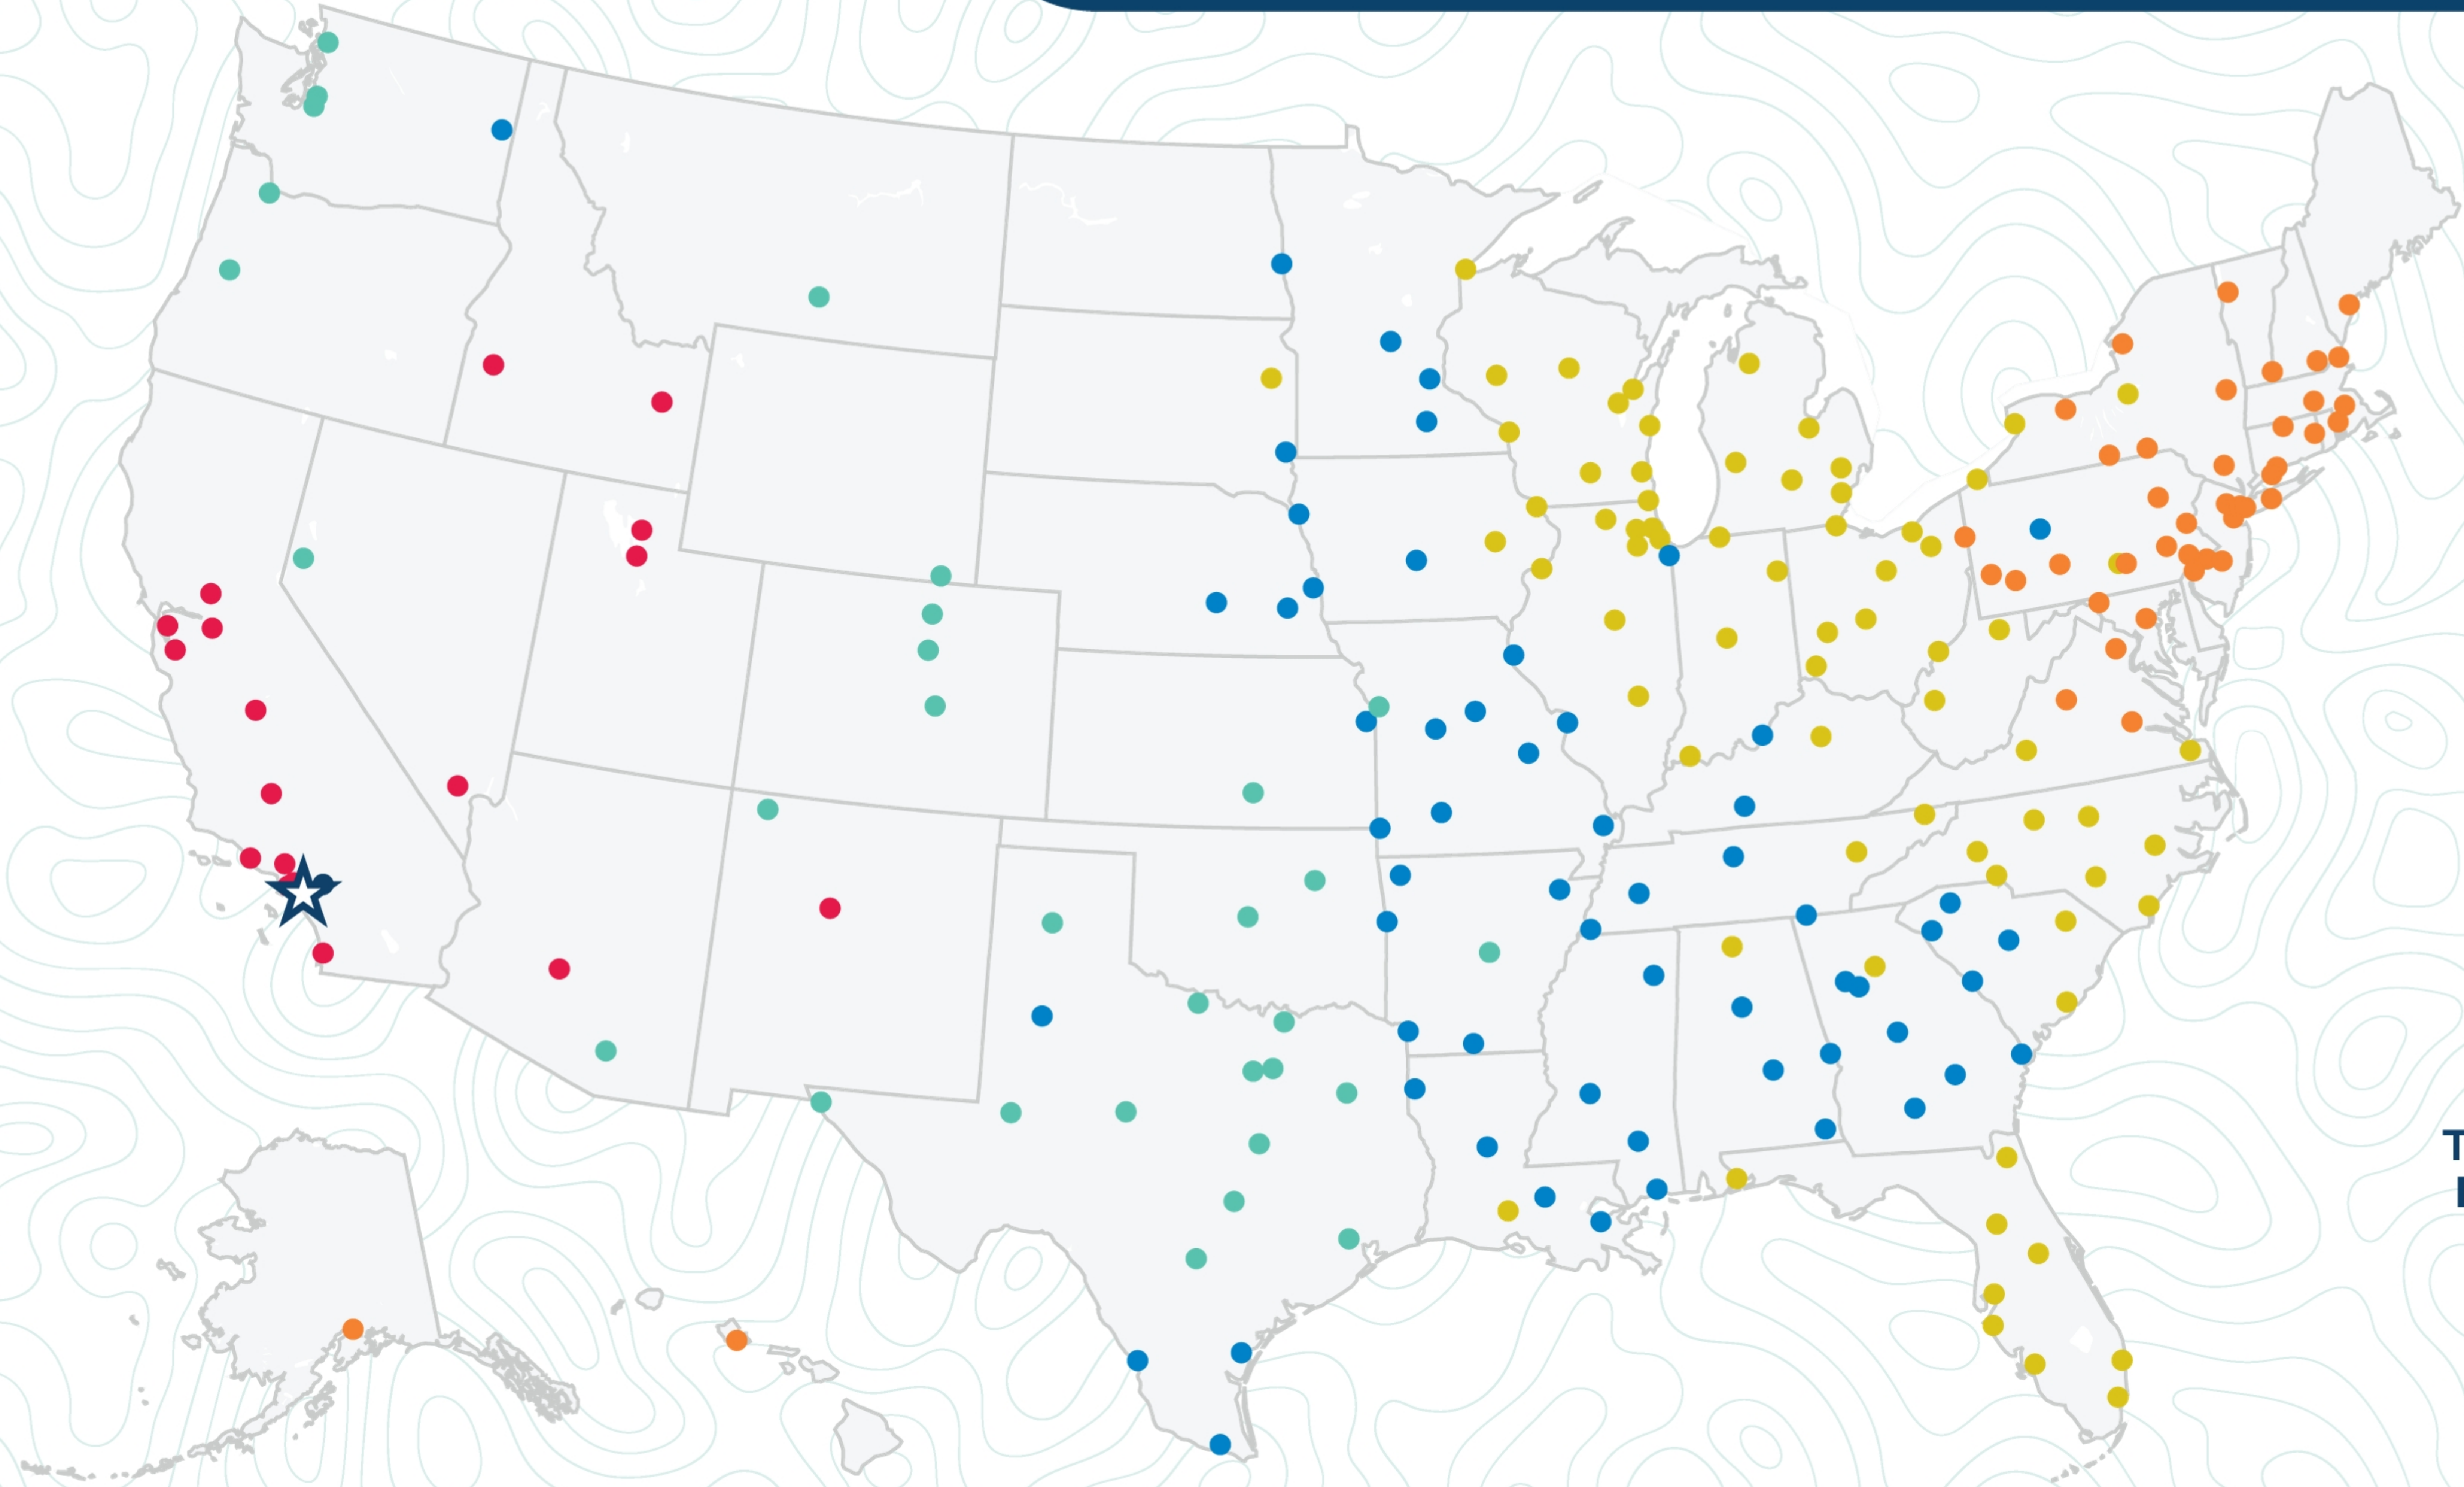

Anaheim

1601 North Batavia  
Orange, CA 92867  
(714) 974-2485

Transit  
Days\*

- 1
- 2
- 3
- 4
- 5
- 6+

\*Map graphically represents outbound transit times to service centers and is for illustrative purposes only.