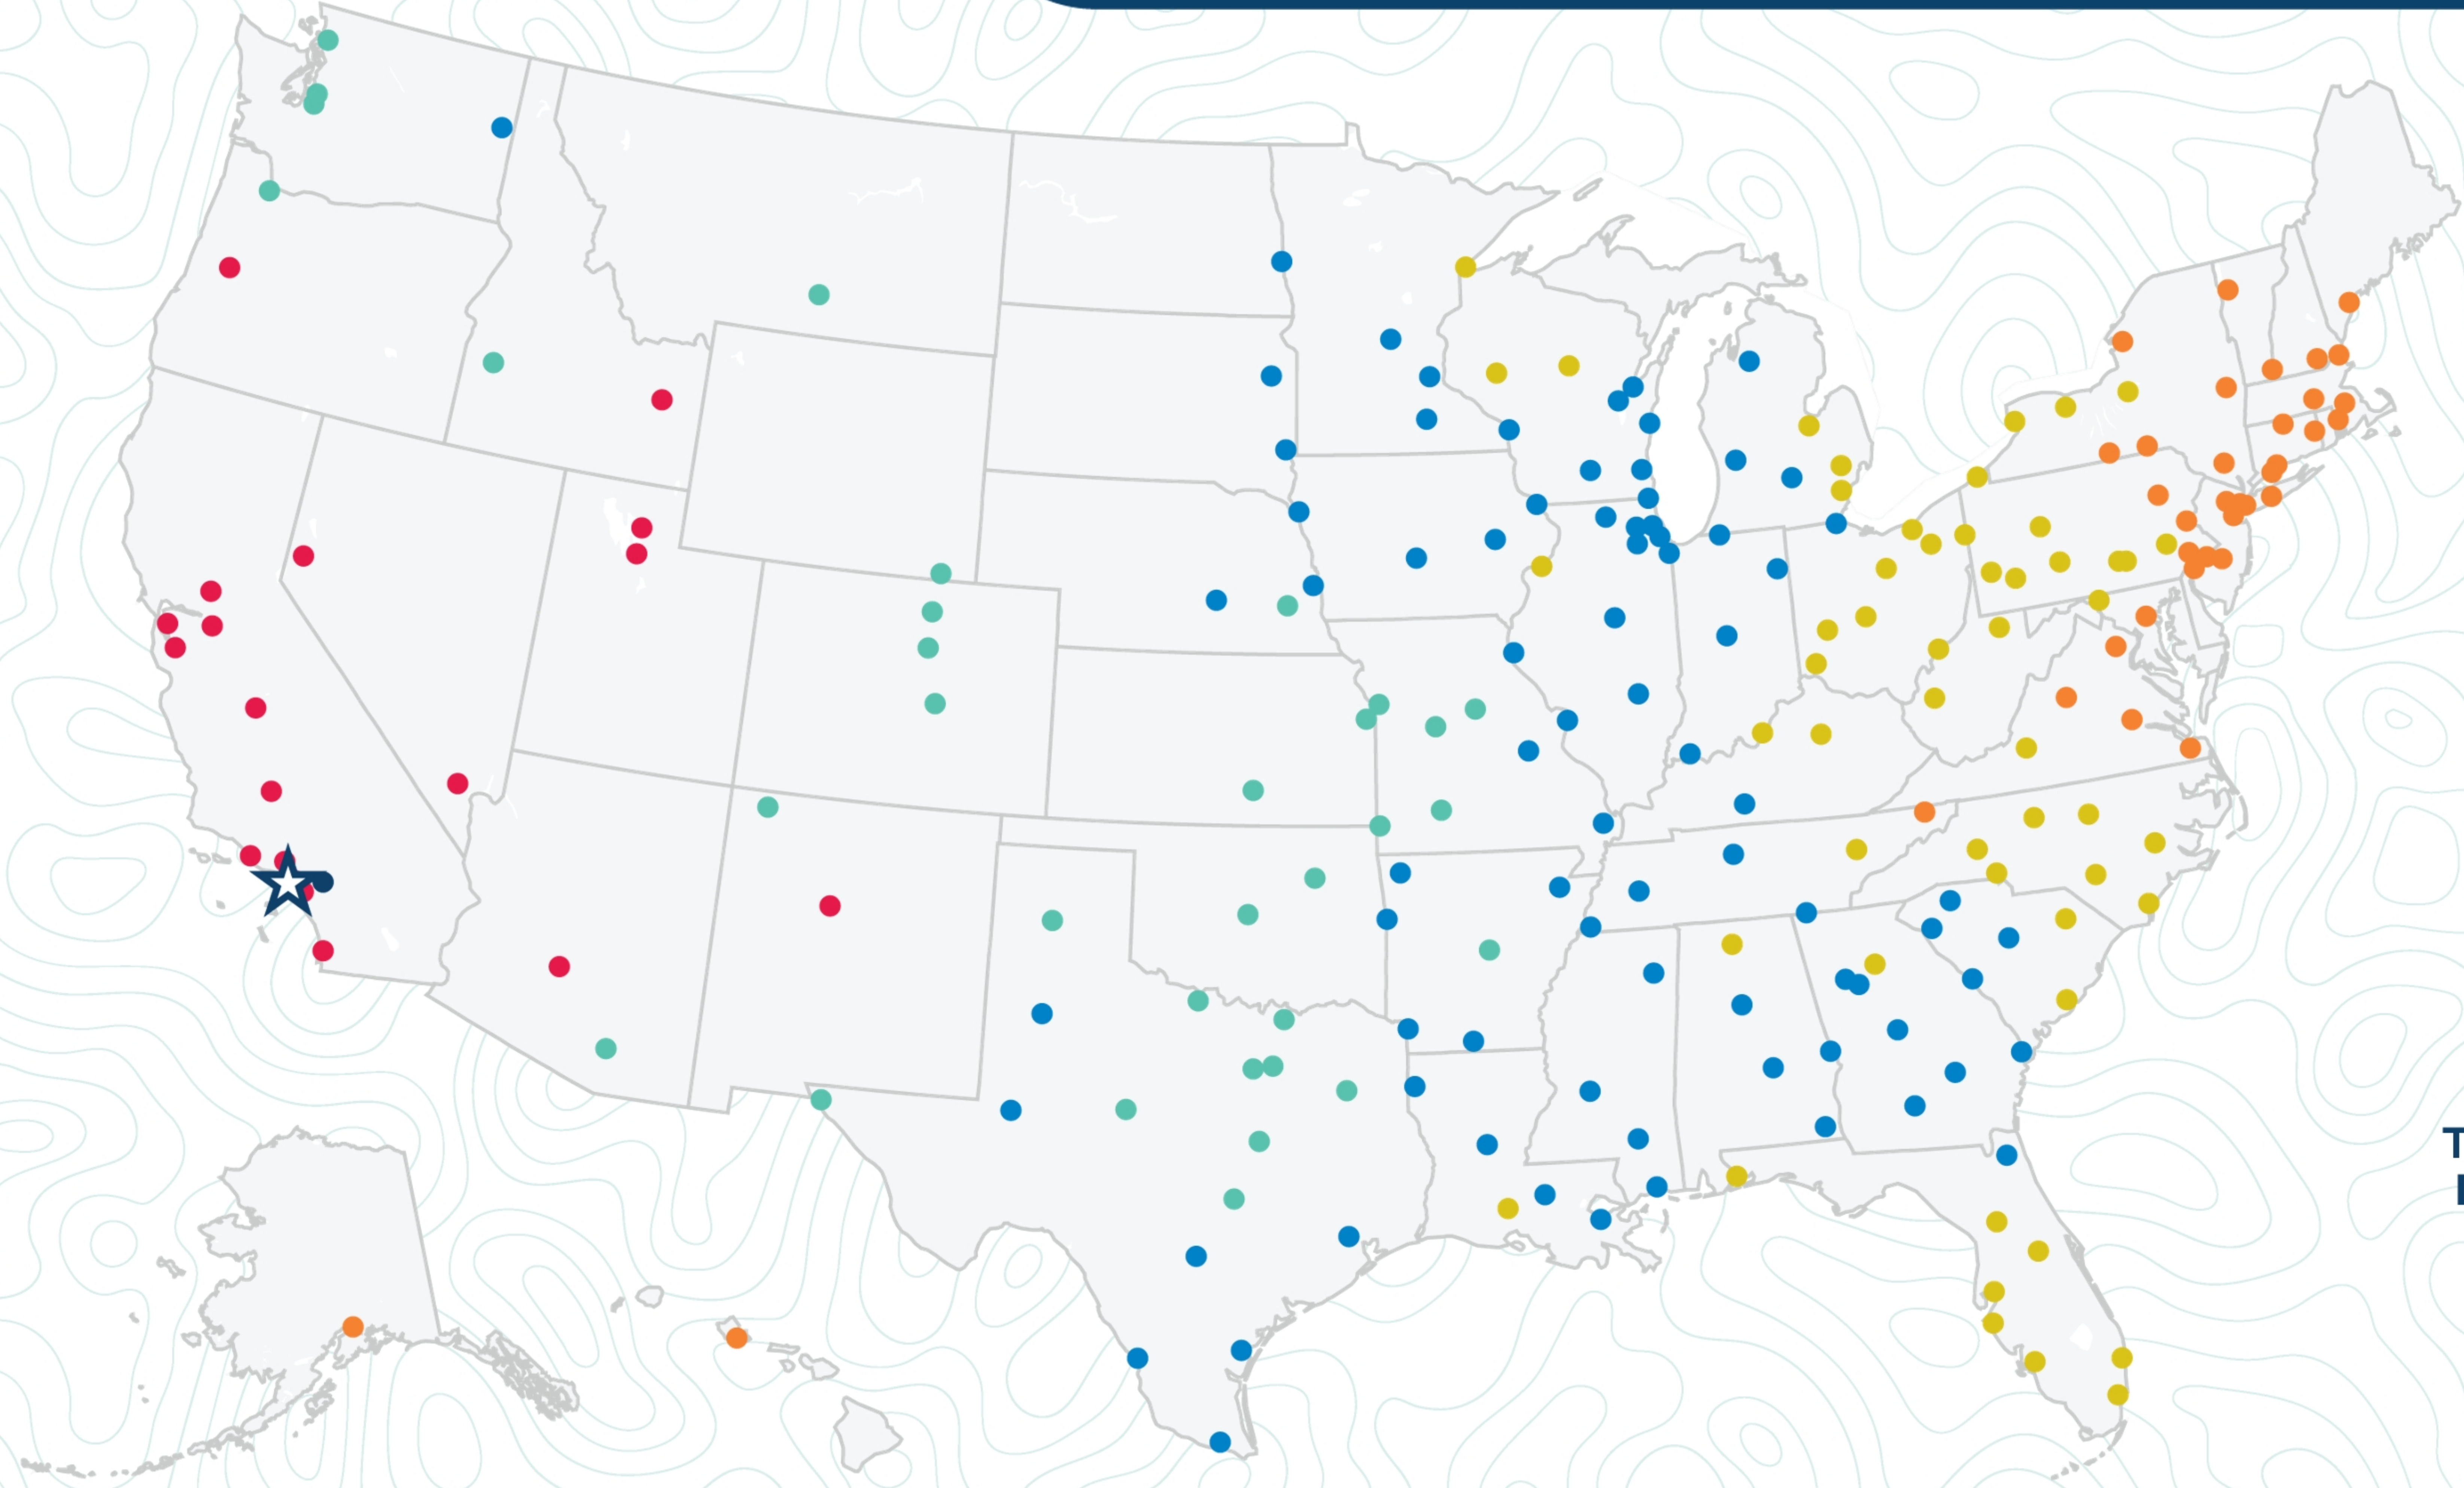

Long Beach

405 E Alondra Blvd
Compton, CA 90220
(310) 223-0350

Transit
Days*

- 1
- 2
- 3
- 4
- 5
- 6+

*Map graphically represents outbound transit times to service centers and is for illustrative purposes only.