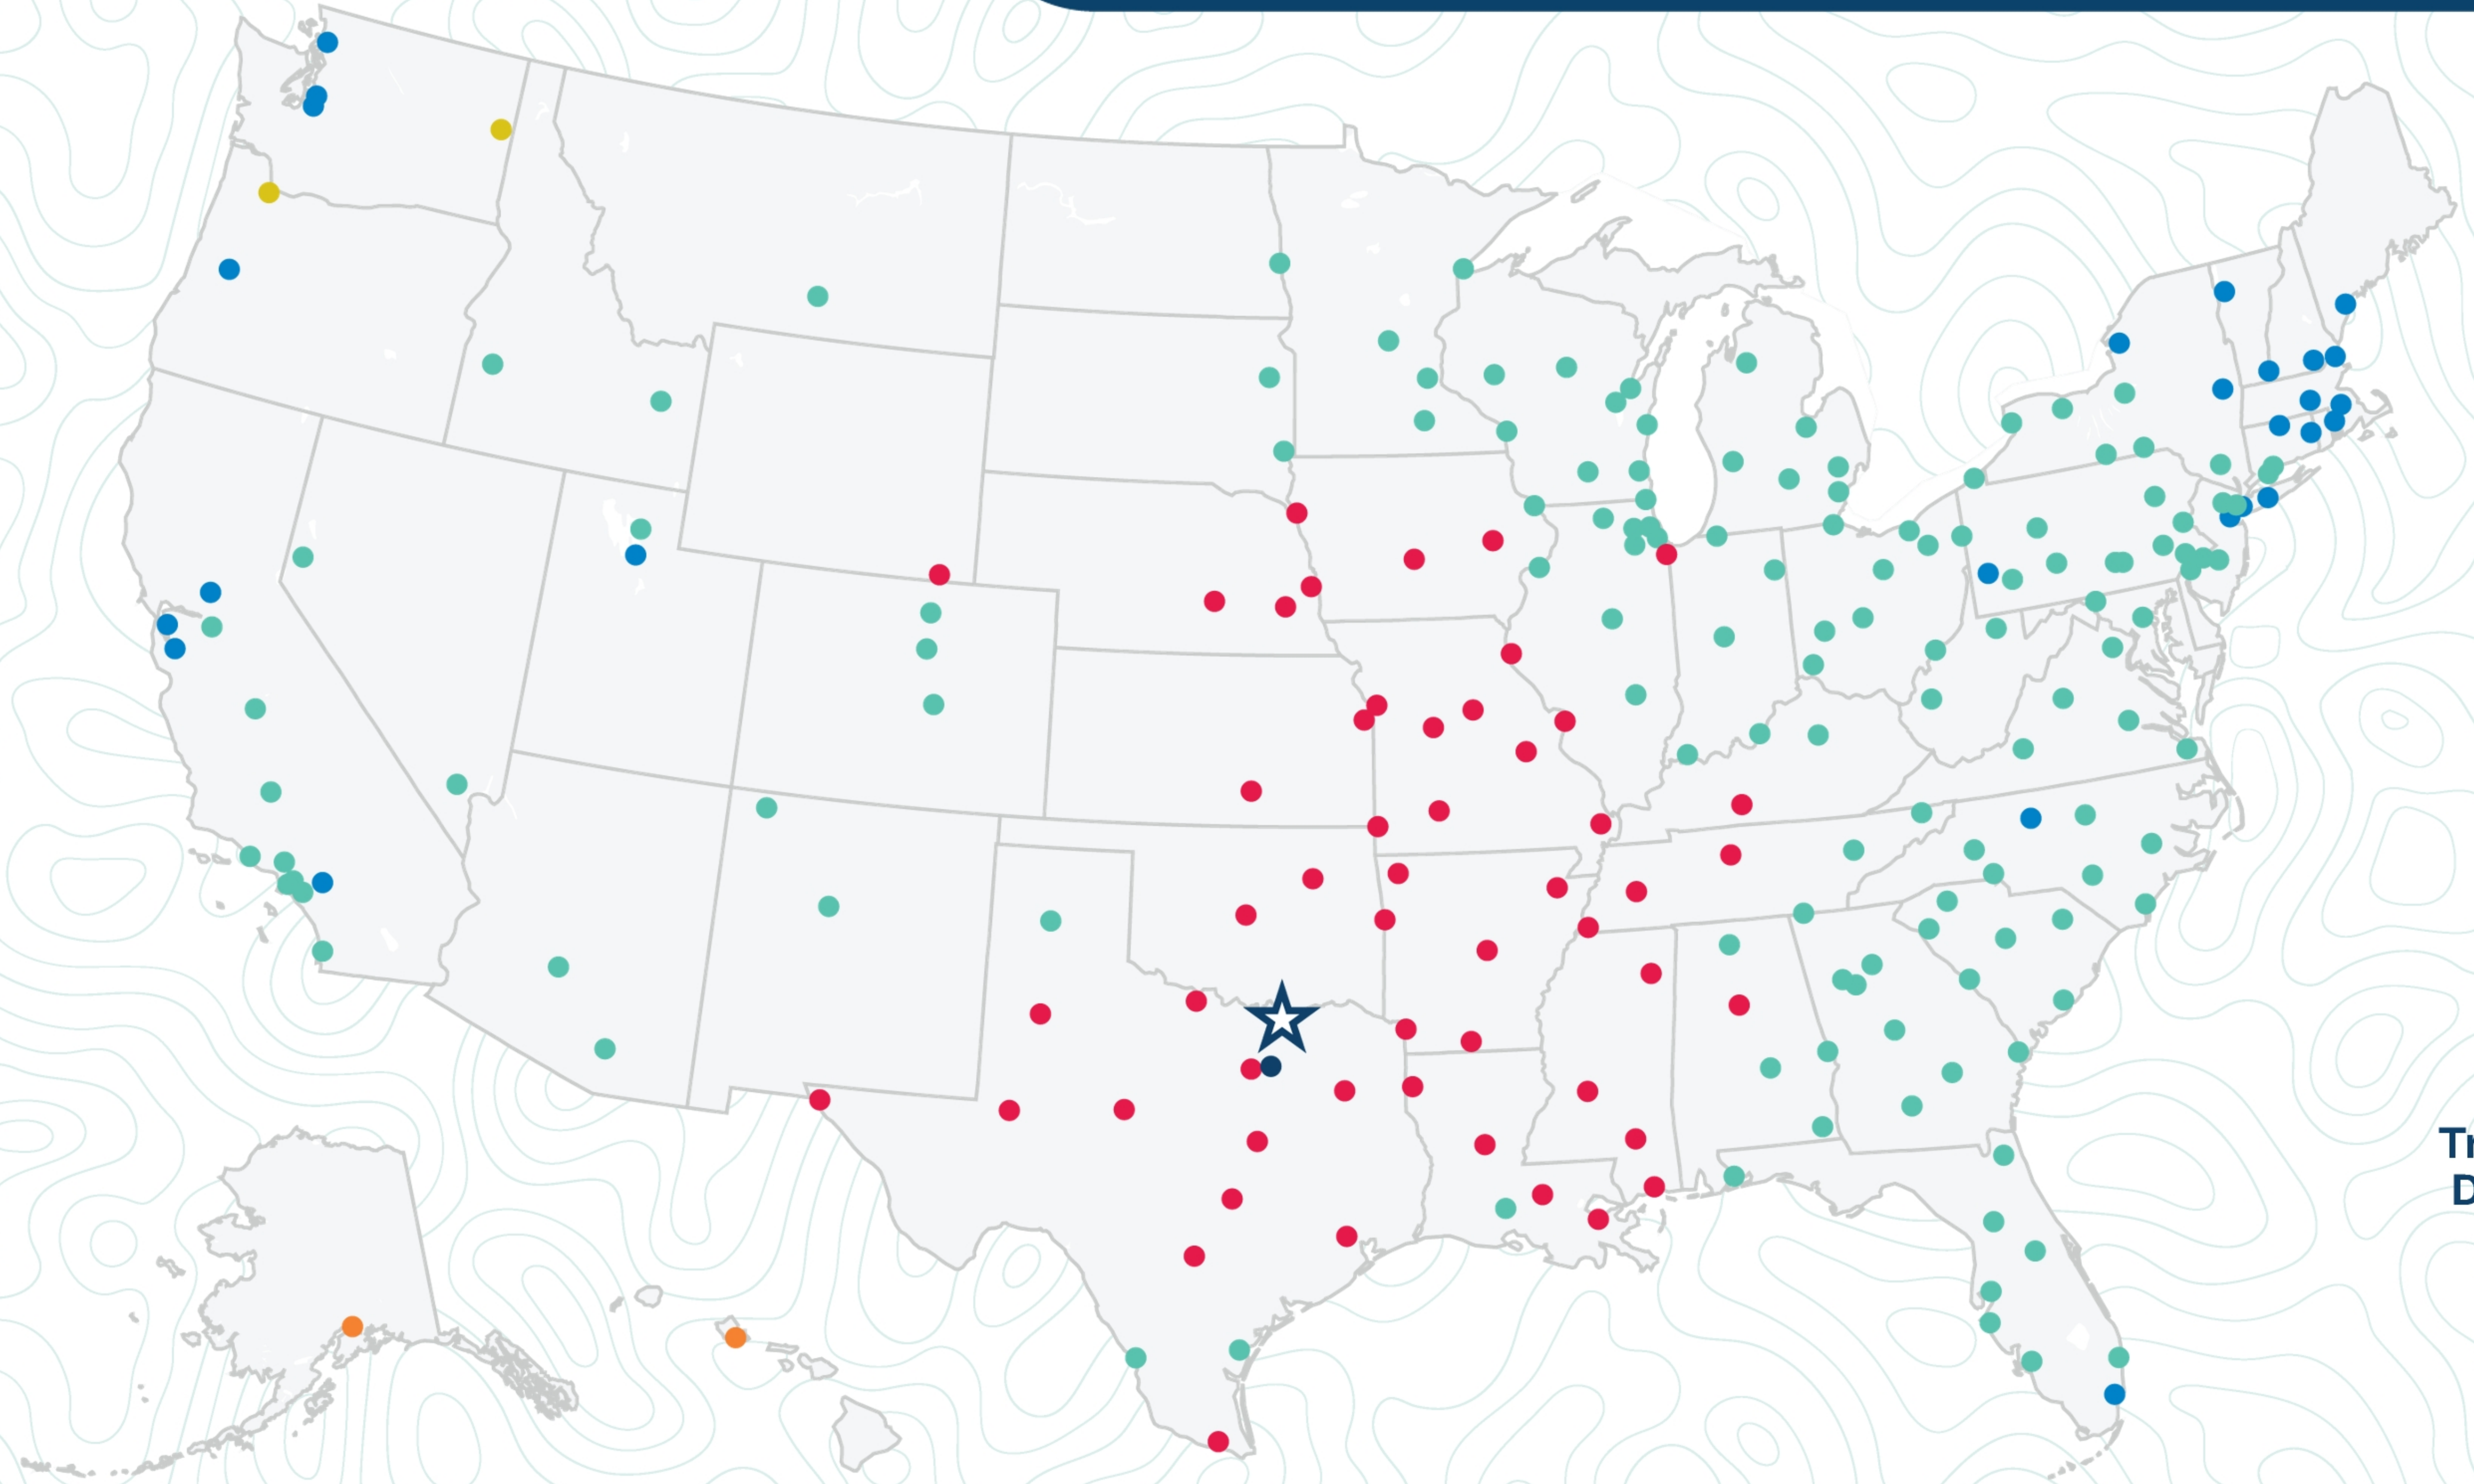

Sherman

204 Ken Drive
Sherman, TX 75092
(903) 893-9565

Transit
Days*

- 1
- 2
- 3
- 4
- 5
- 6+

*Map graphically represents outbound transit times to service centers and is for illustrative purposes only.