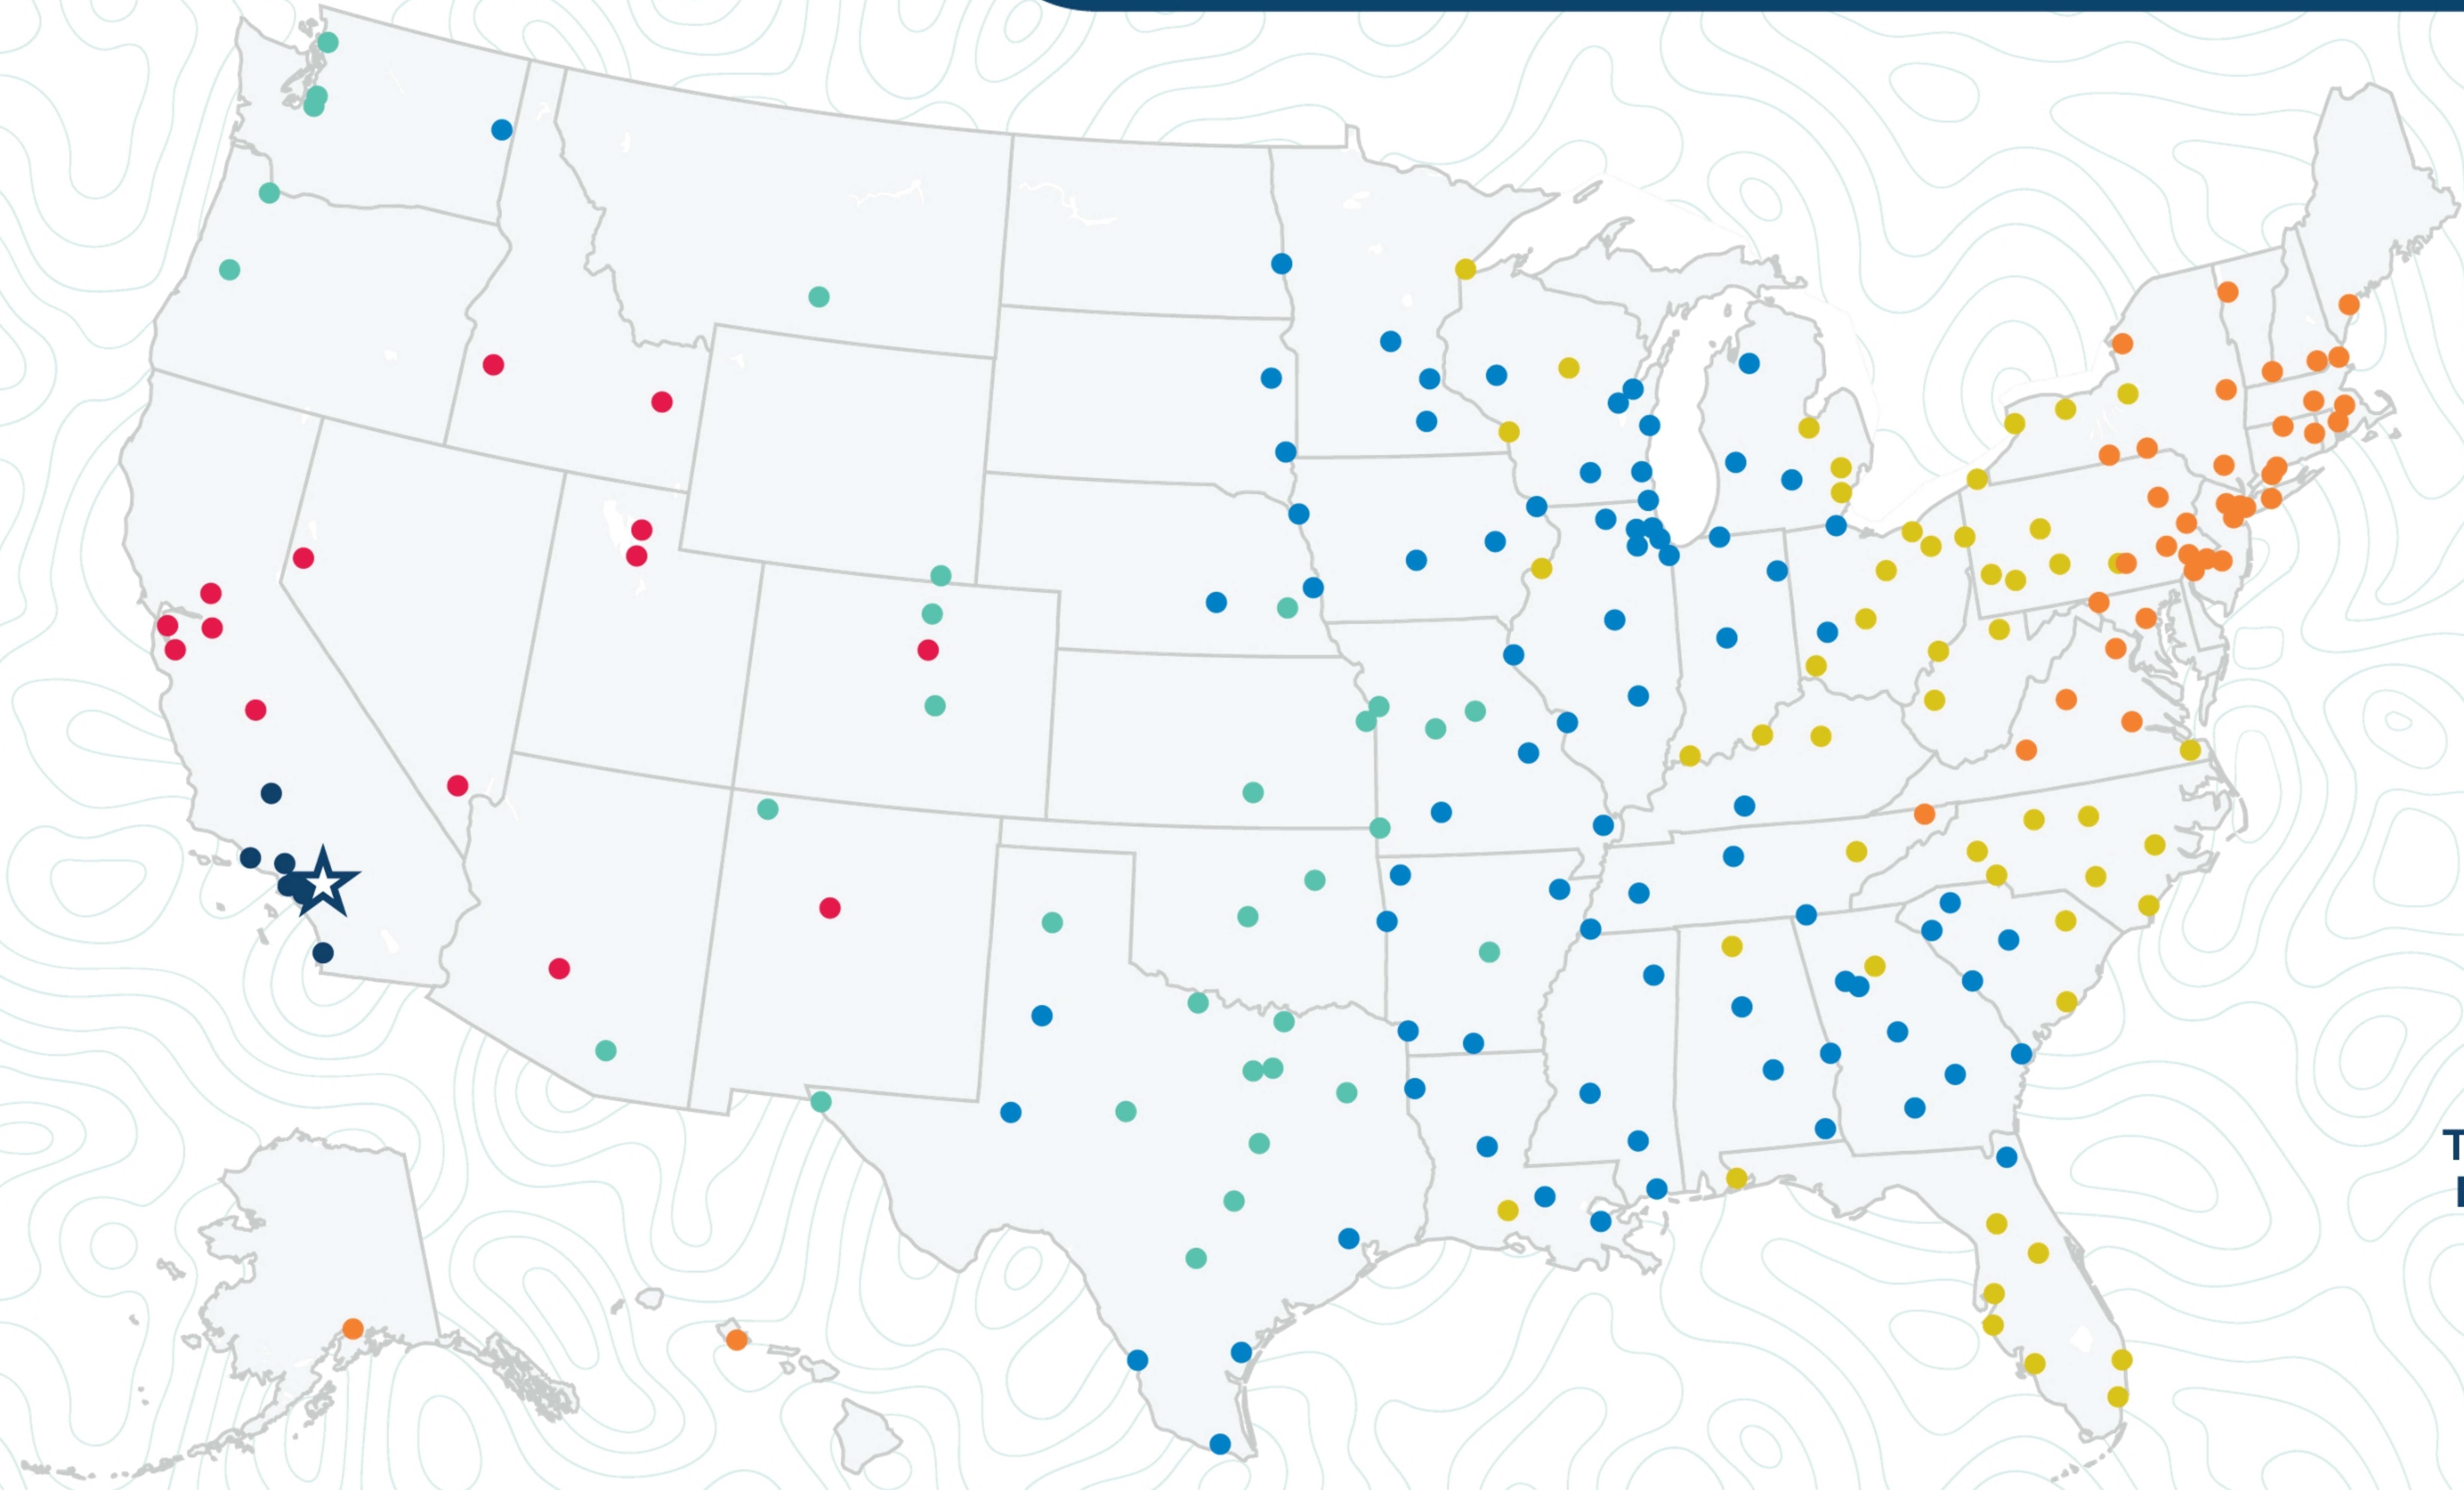

## San Bernardino

10744 Almond Ave  
Fontana, CA 92337  
(909) 355-9805

Transit  
Days\*

- 1
- 2
- 3
- 4
- 5
- 6+

\*Map graphically represents outbound transit times to service centers and is for illustrative purposes only.