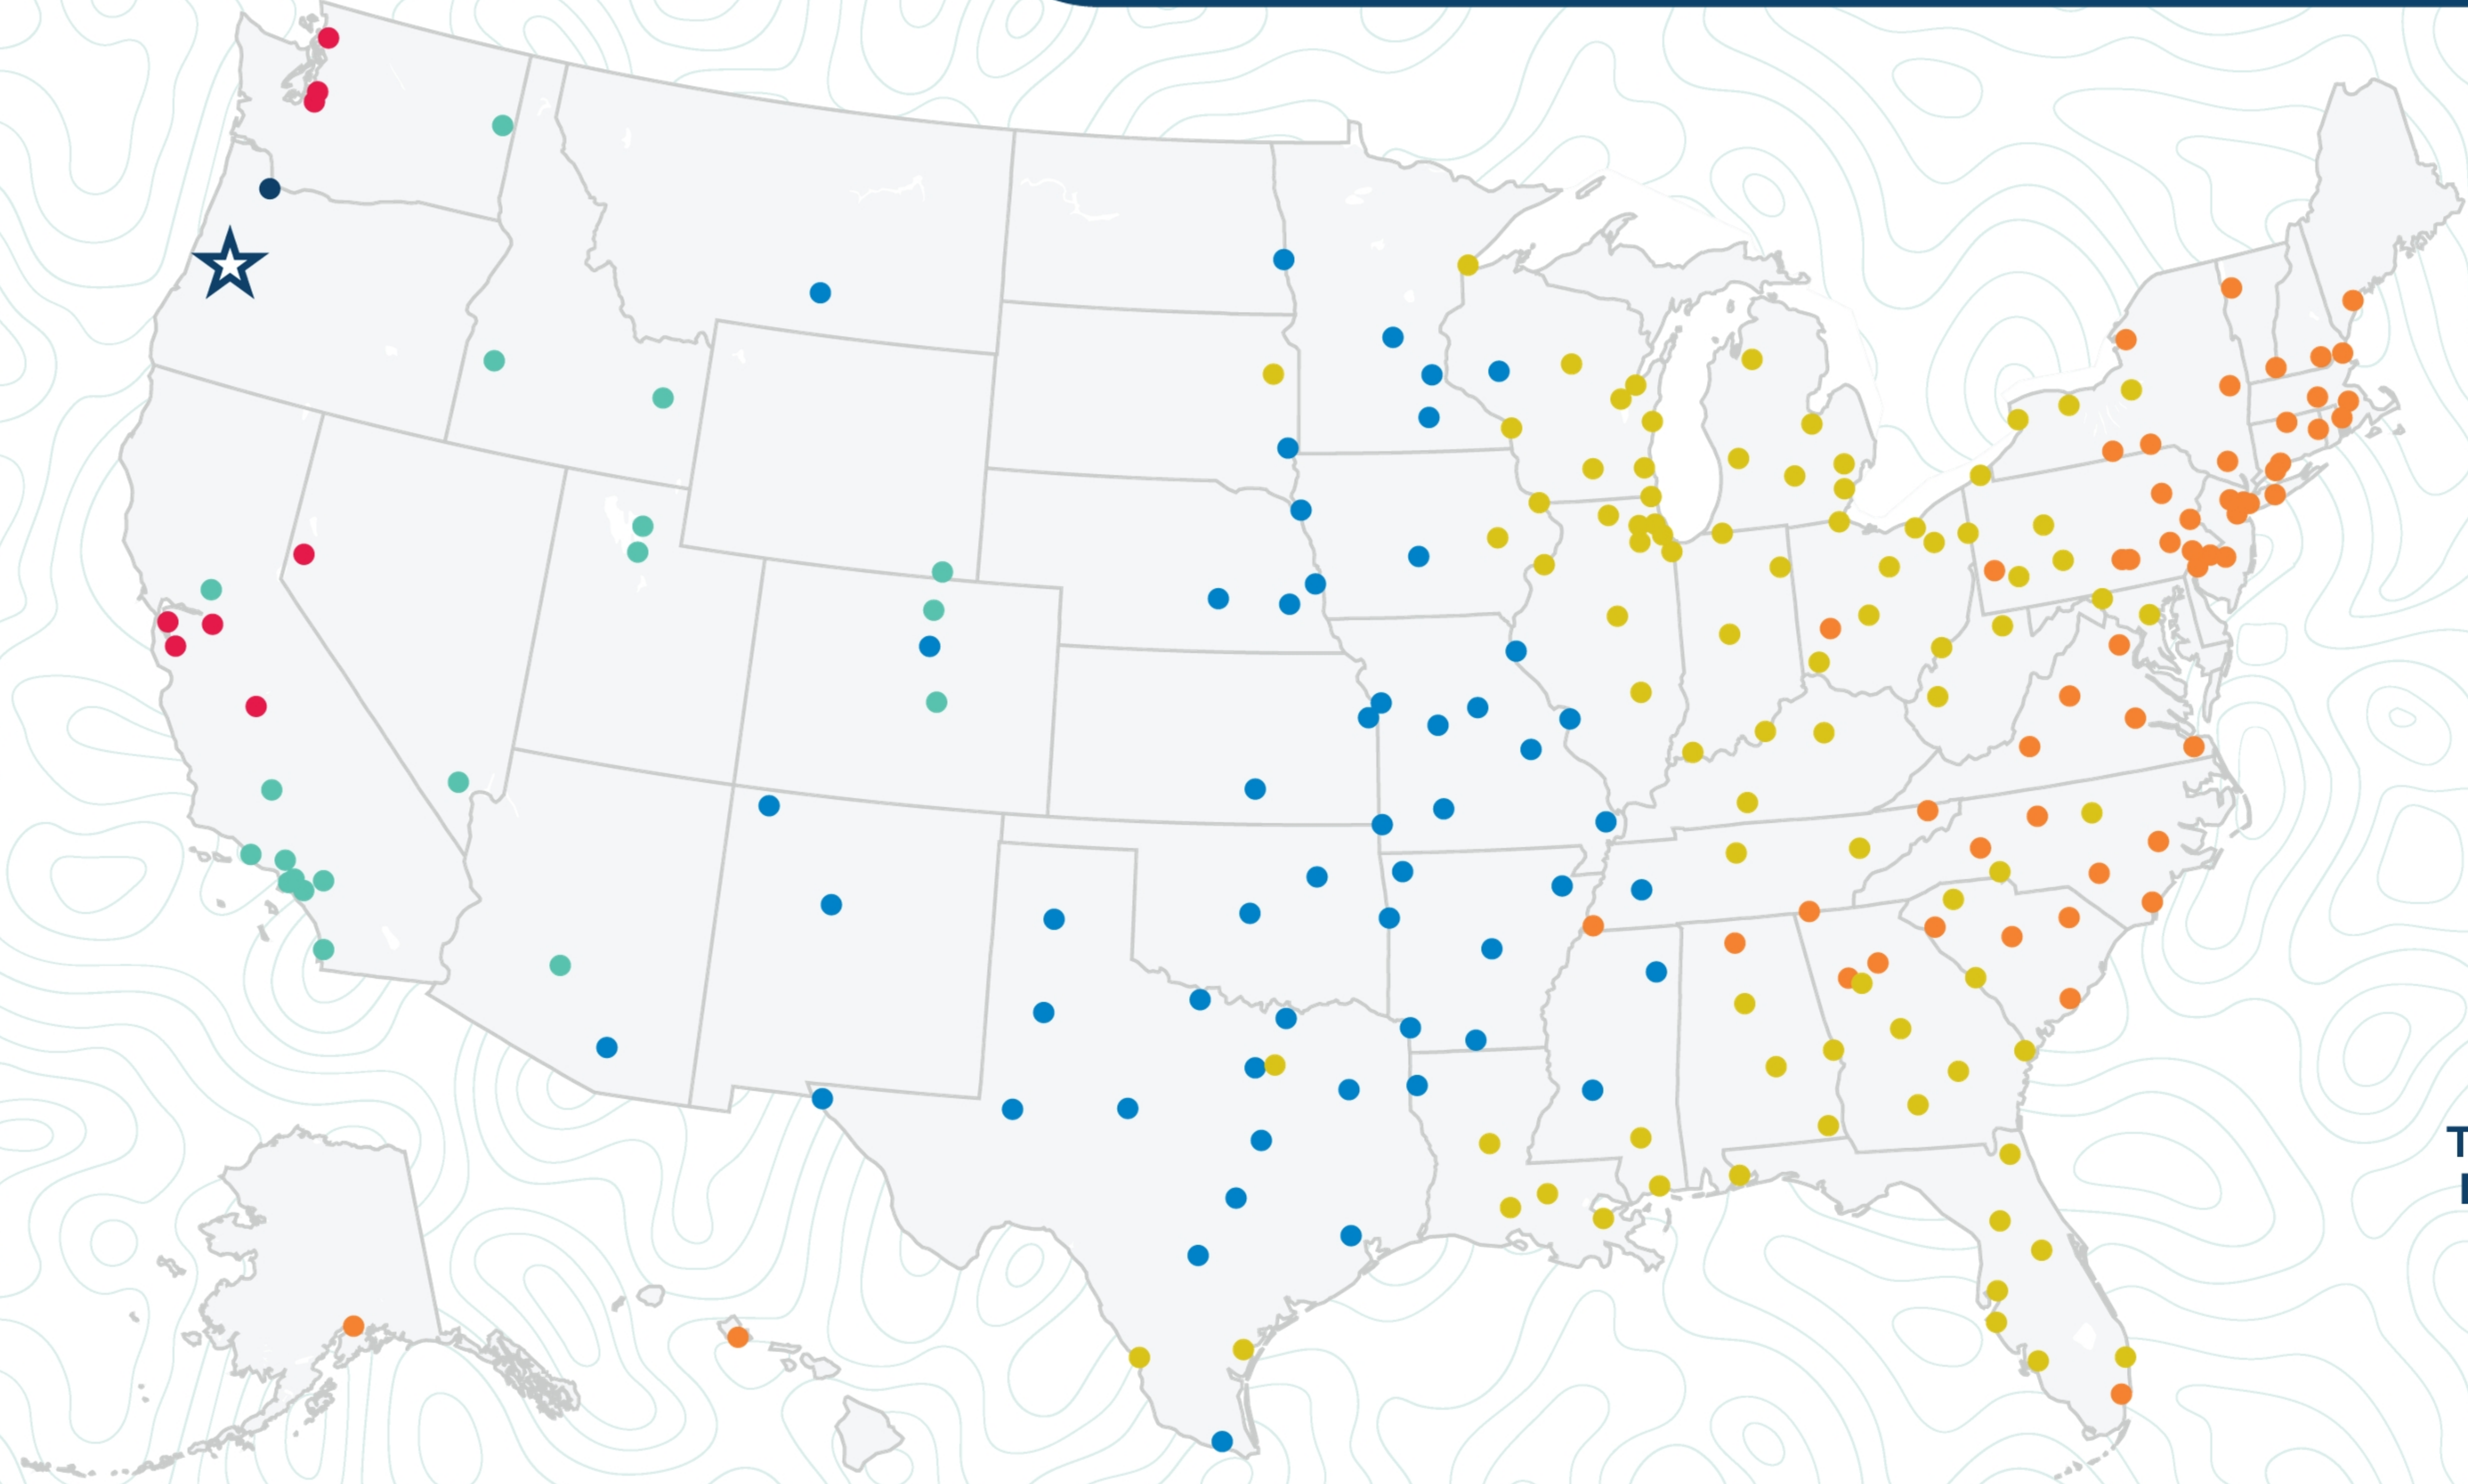

Eugene

3030 W 7th Pl
Eugene, OR 97402
(541) 344-1195

Transit
Days*

- 1
- 2
- 3
- 4
- 5
- 6+

*Map graphically represents outbound transit times to service centers and is for illustrative purposes only.