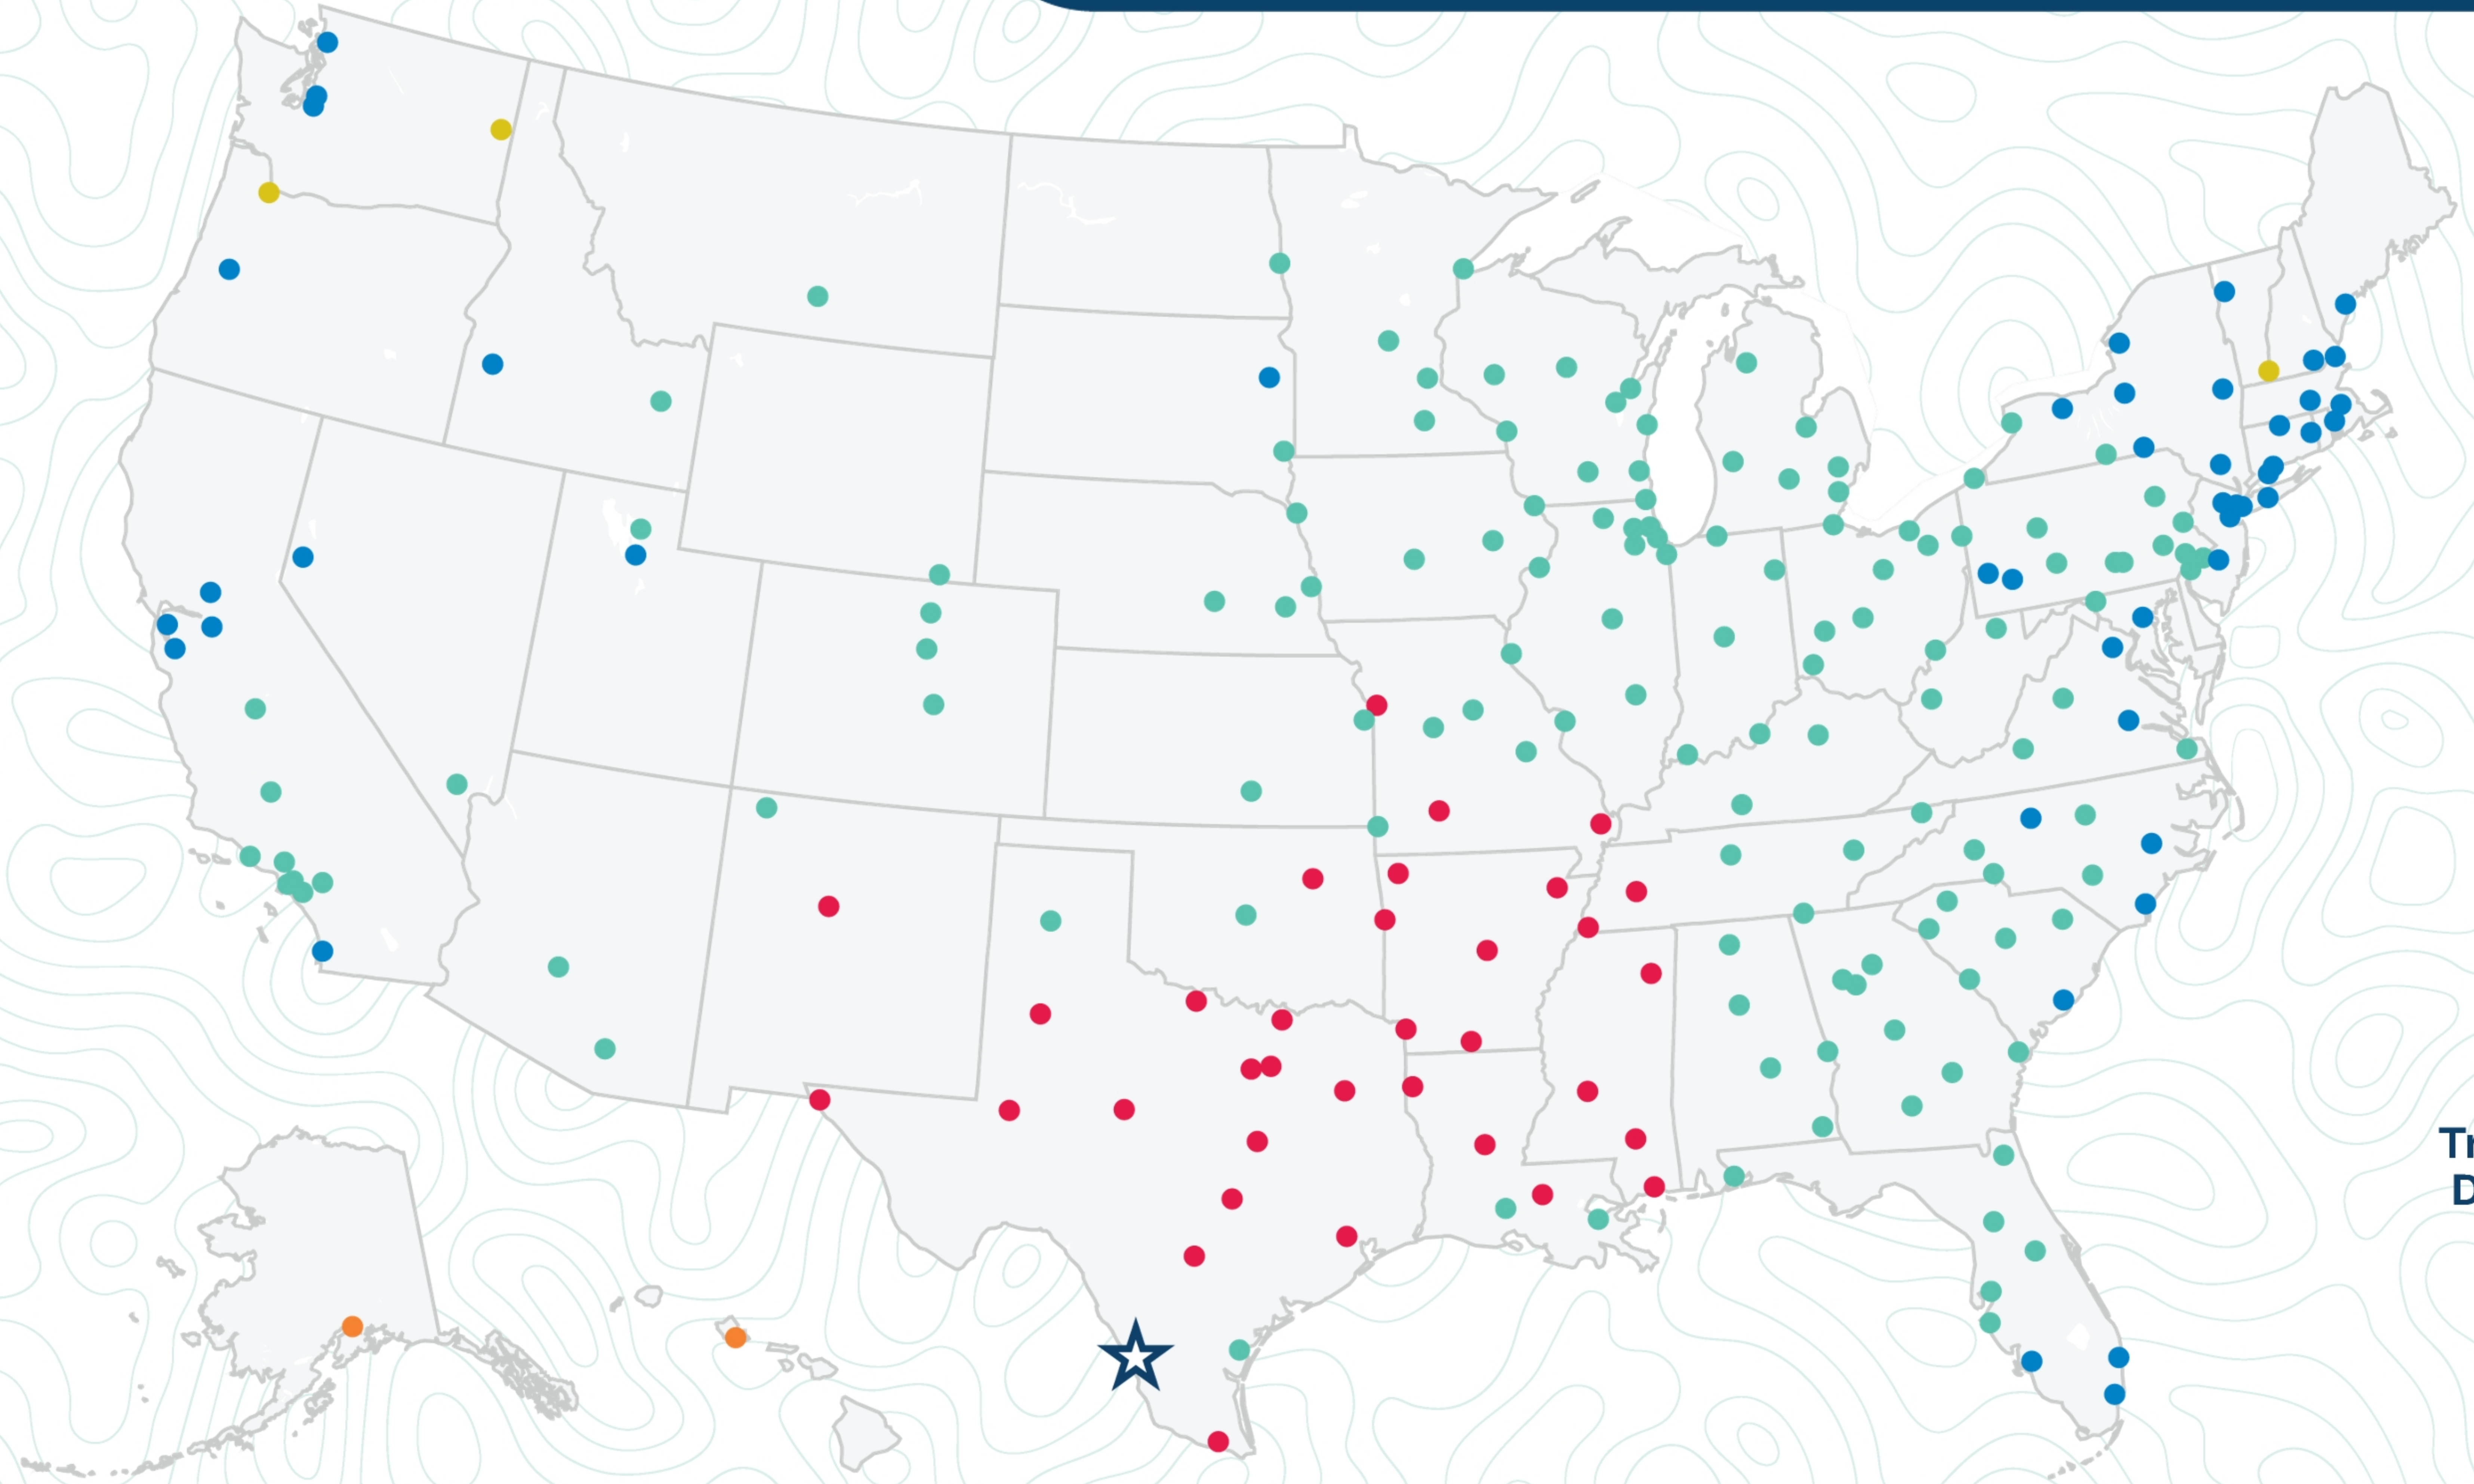

Laredo

11802 Mines Rd
Laredo, TX 78045
(956) 722-0723

Transit
Days*

- 1
- 2
- 3
- 4
- 5
- 6+

*Map graphically represents outbound transit times to service centers and is for illustrative purposes only.