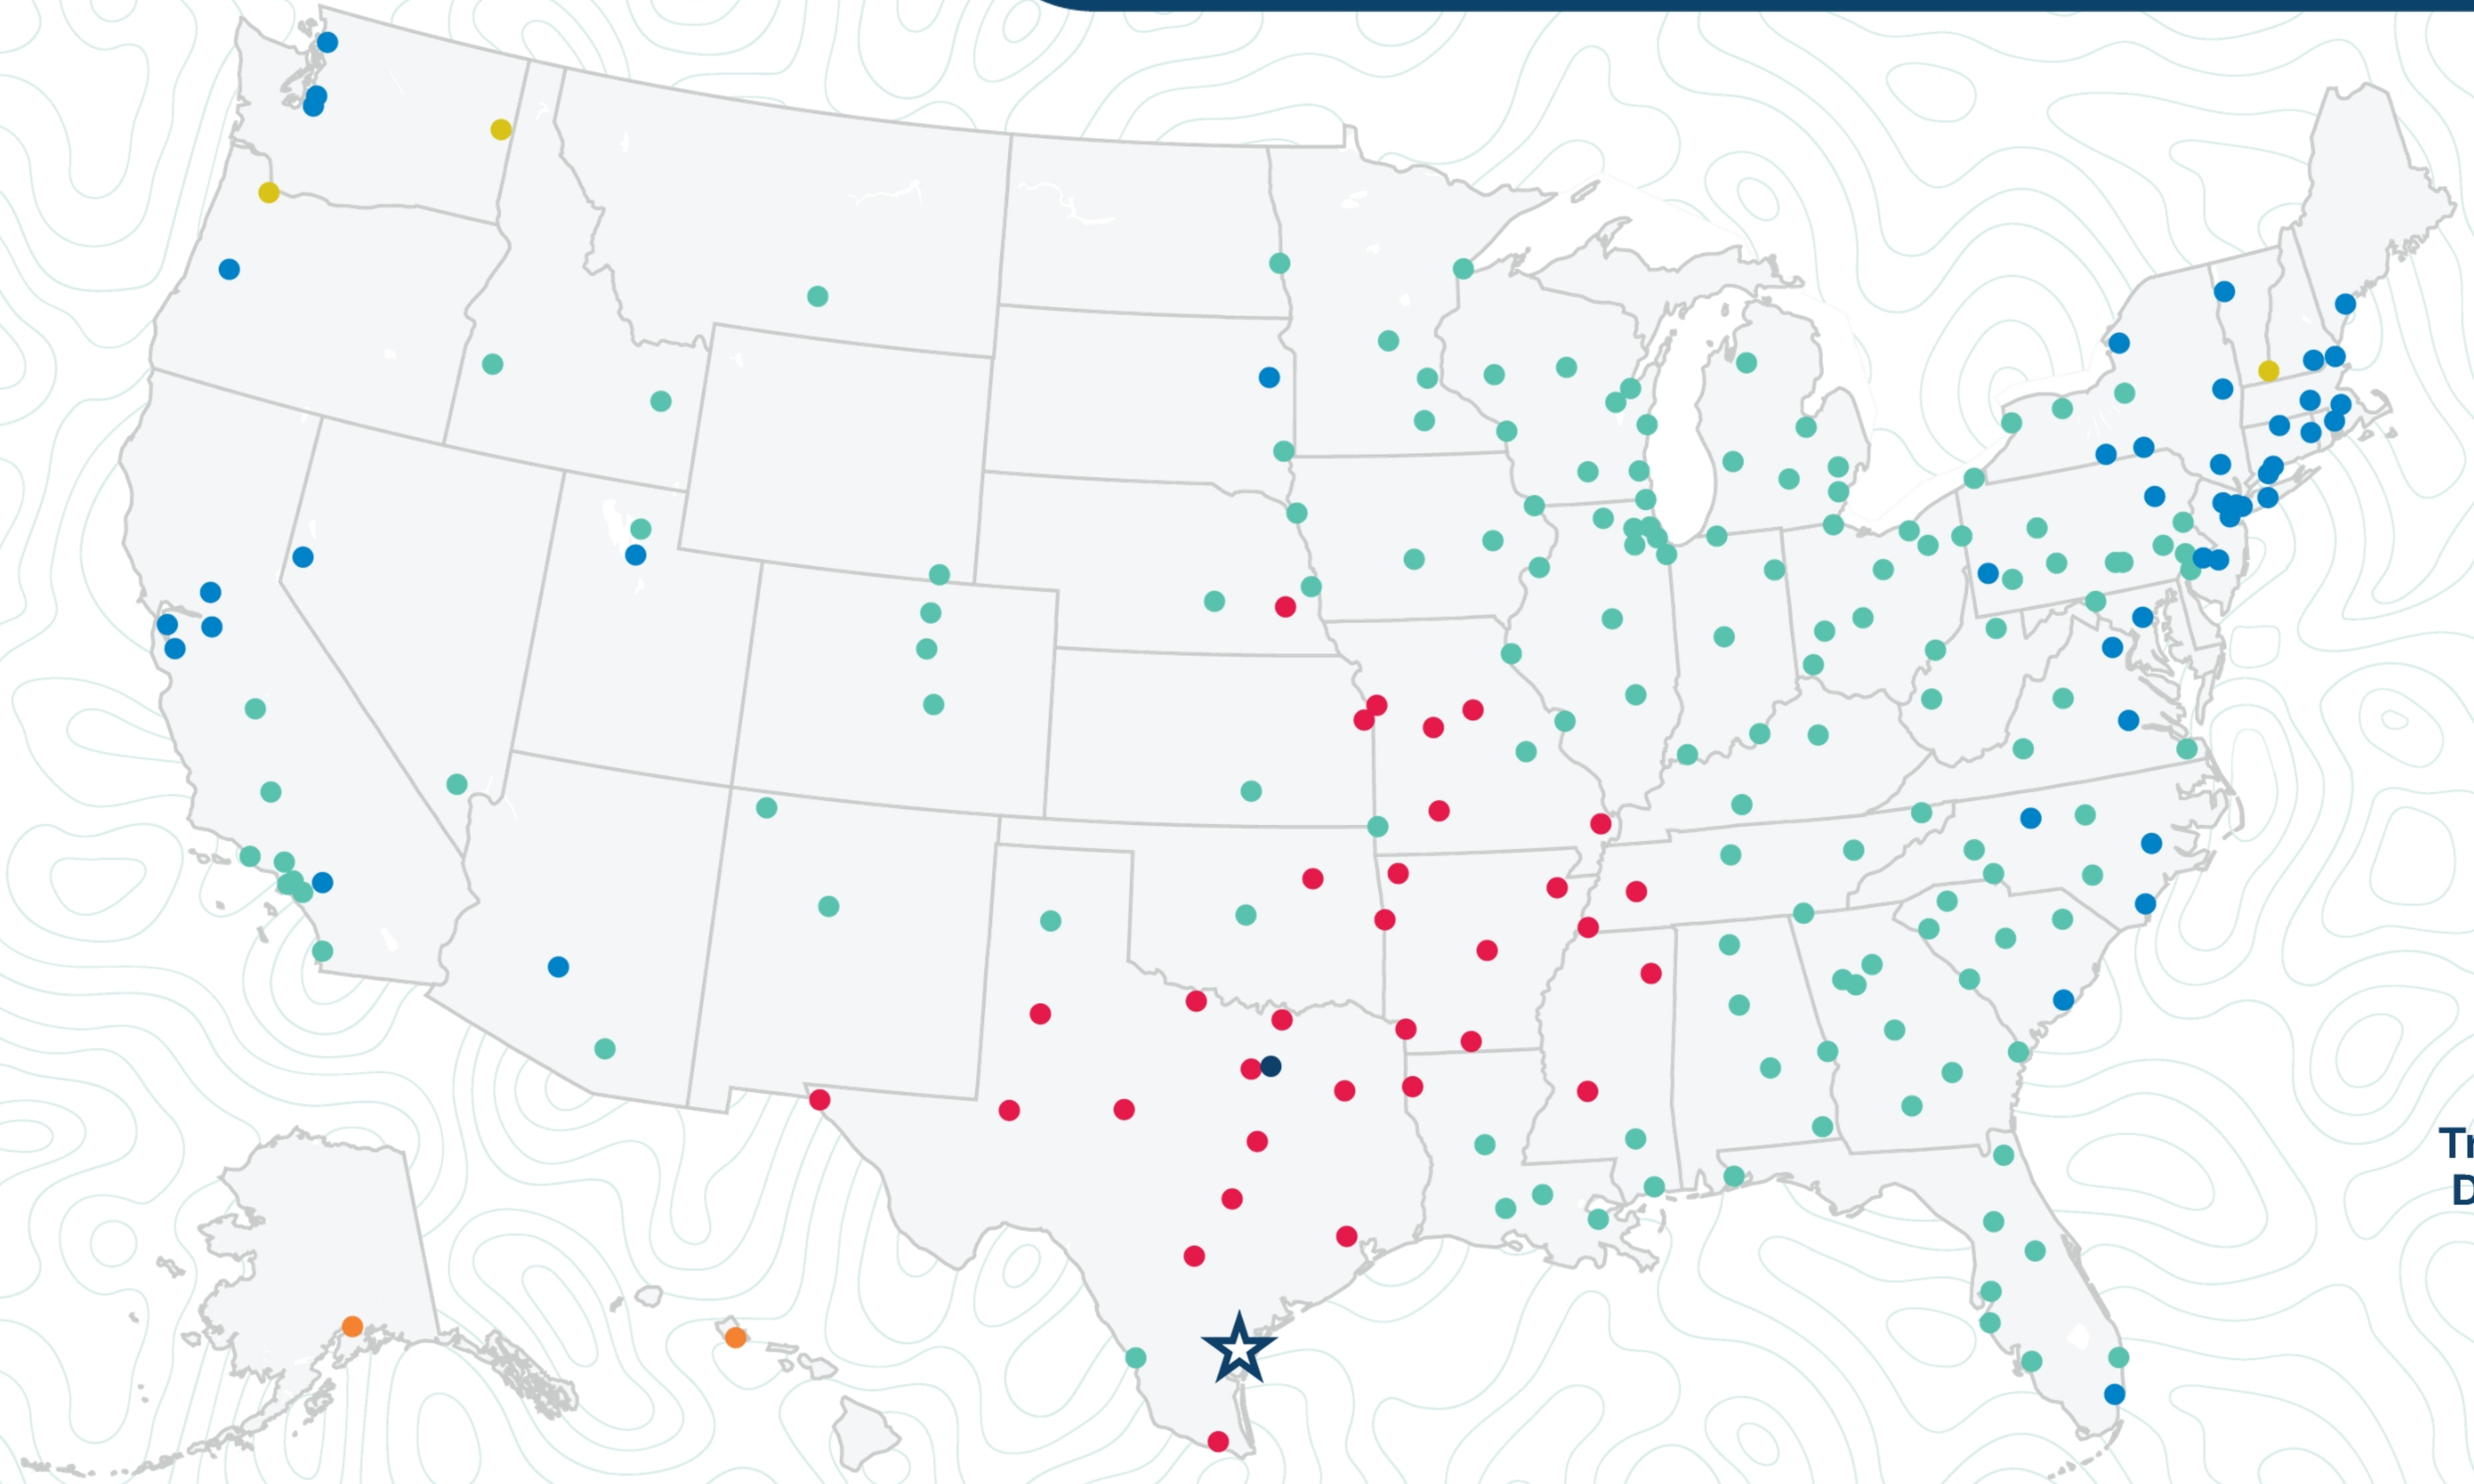

## Corpus Christi

320 Hereford Rd  
Corpus Christi, TX 78408  
(361) 289-6086

Transit  
Days\*

- 1
- 2
- 3
- 4
- 5
- 6+

\*Map graphically represents outbound transit times to service centers and is for illustrative purposes only.