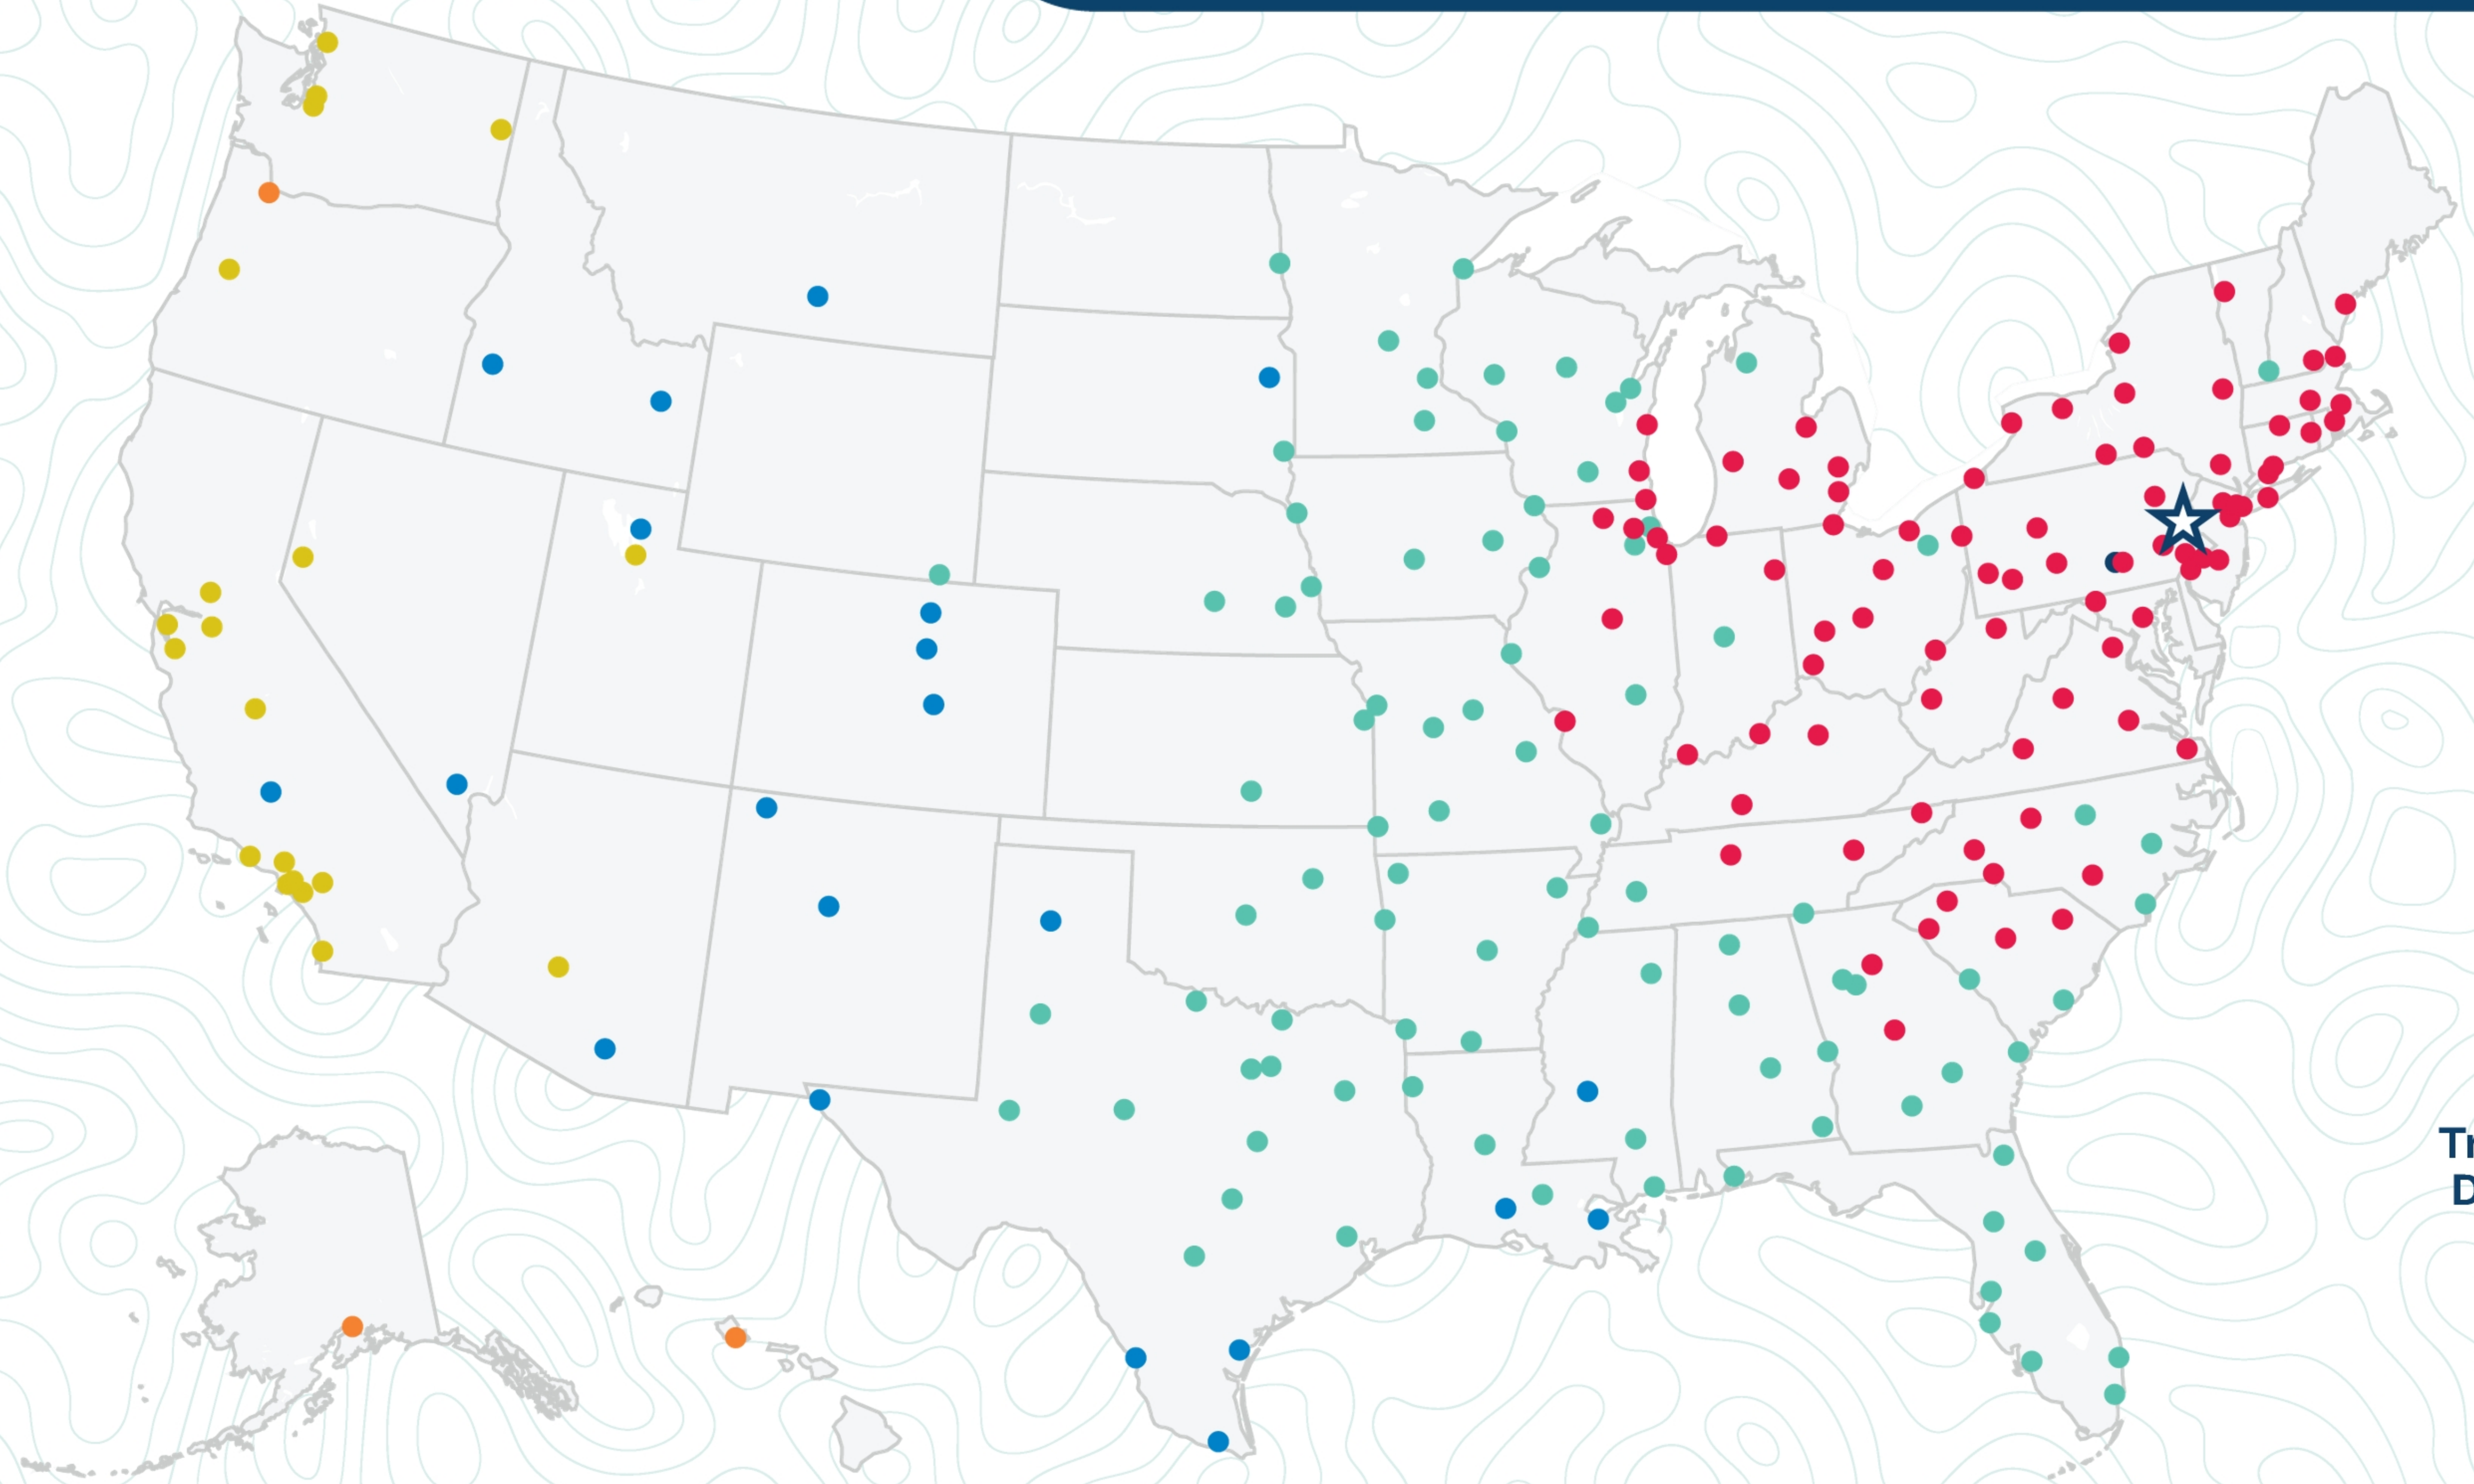

Allentown

2527 Brodhead Rd
Bethlehem, PA 18020
(610) 395-8300

Transit
Days*

- 1
- 2
- 3
- 4
- 5
- 6+

*Map graphically represents outbound transit times to service centers and is for illustrative purposes only.