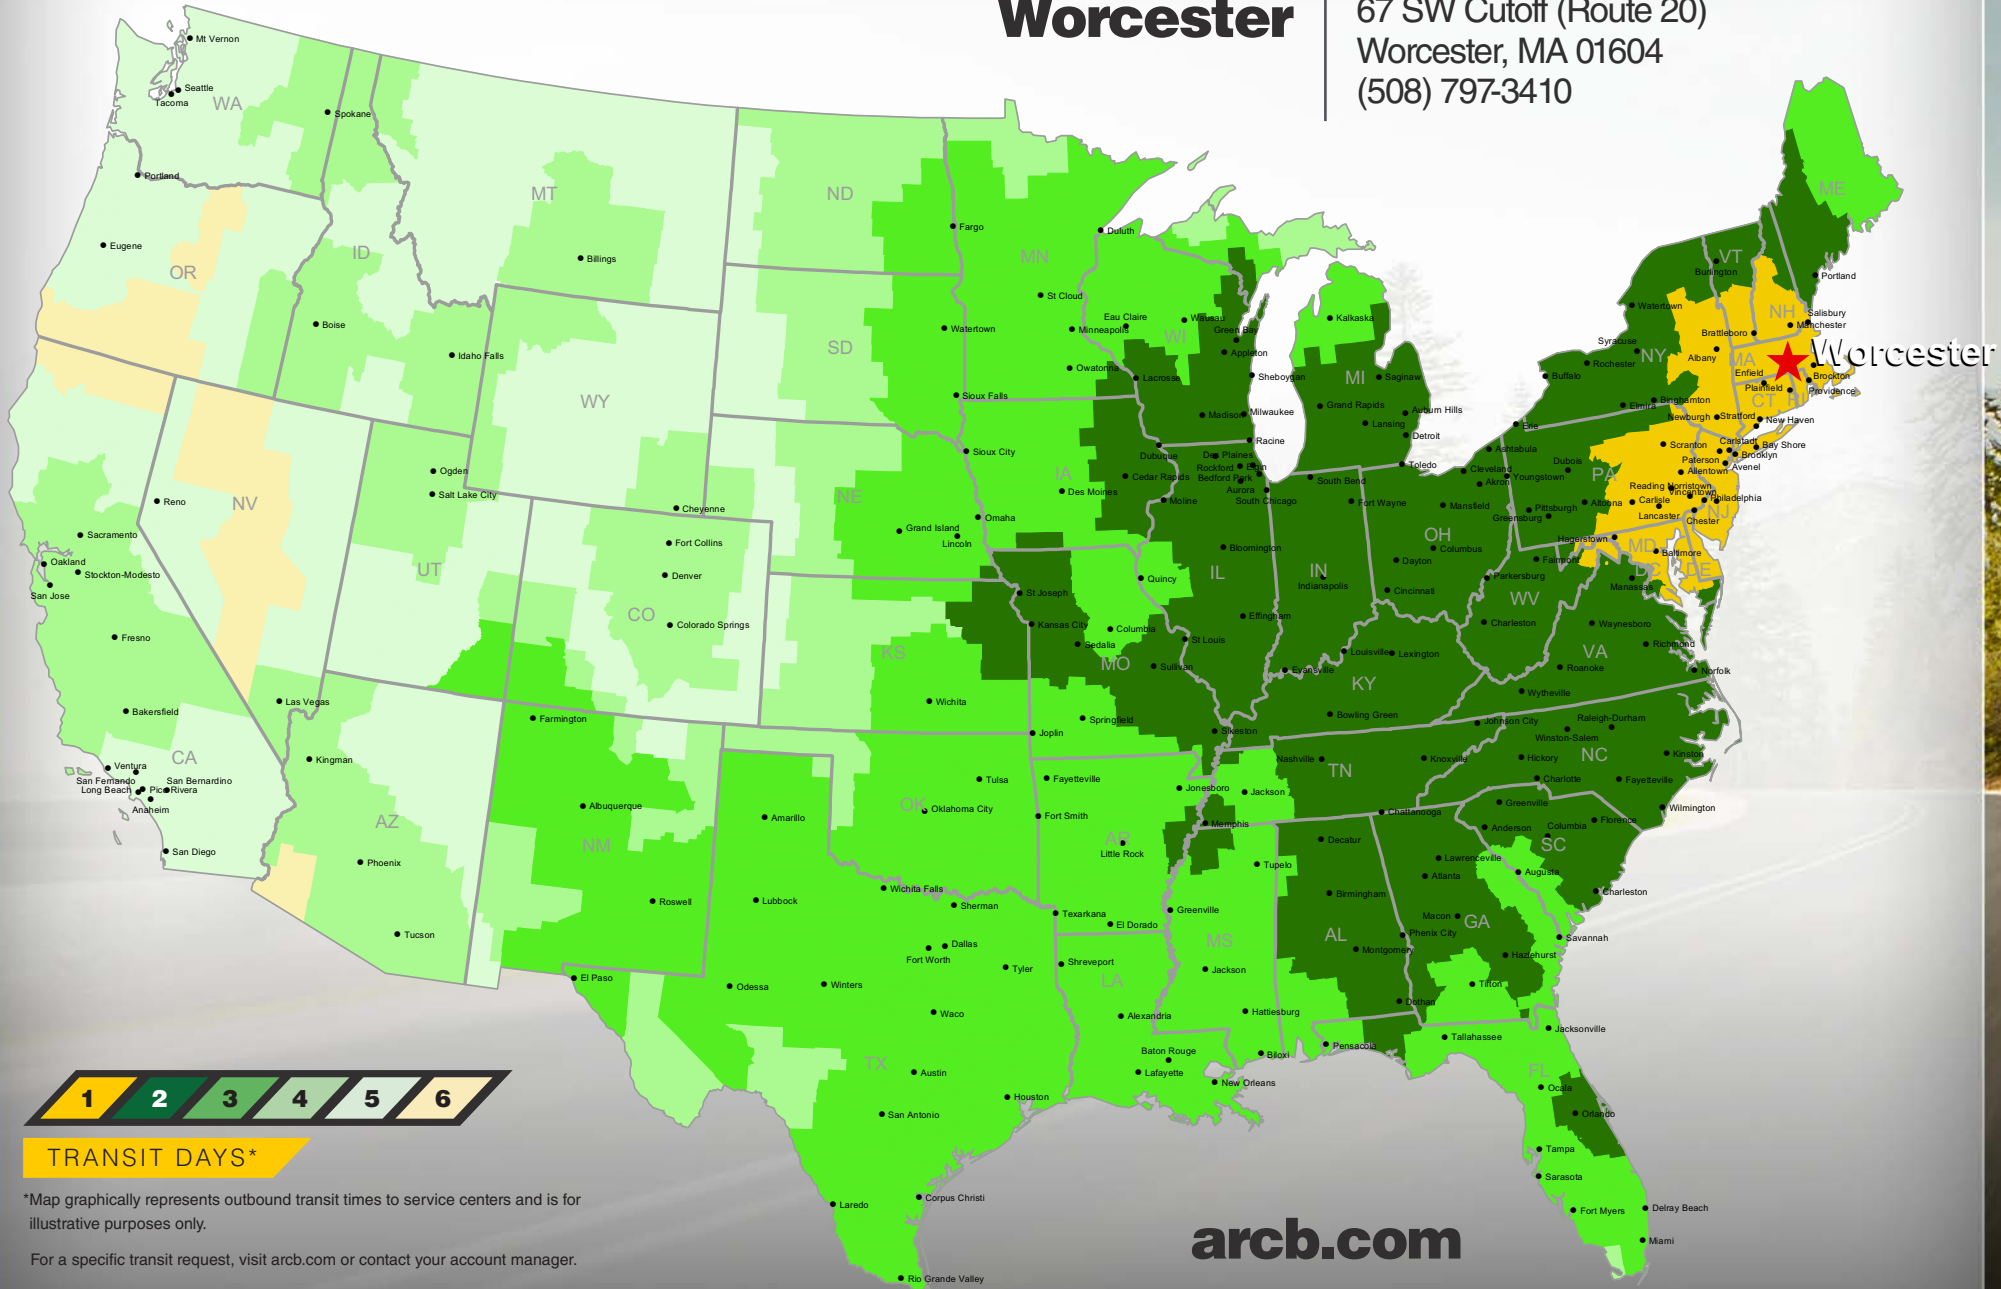

Worcester

67 SW Cutoff (Route 20)
Worcester, MA 01604
(508) 797-3410

TRANSIT DAYS*

*Map graphically represents outbound transit times to service centers and is for illustrative purposes only.

For a specific transit request, visit arcb.com or contact your account manager.

022018-186

arcb.com