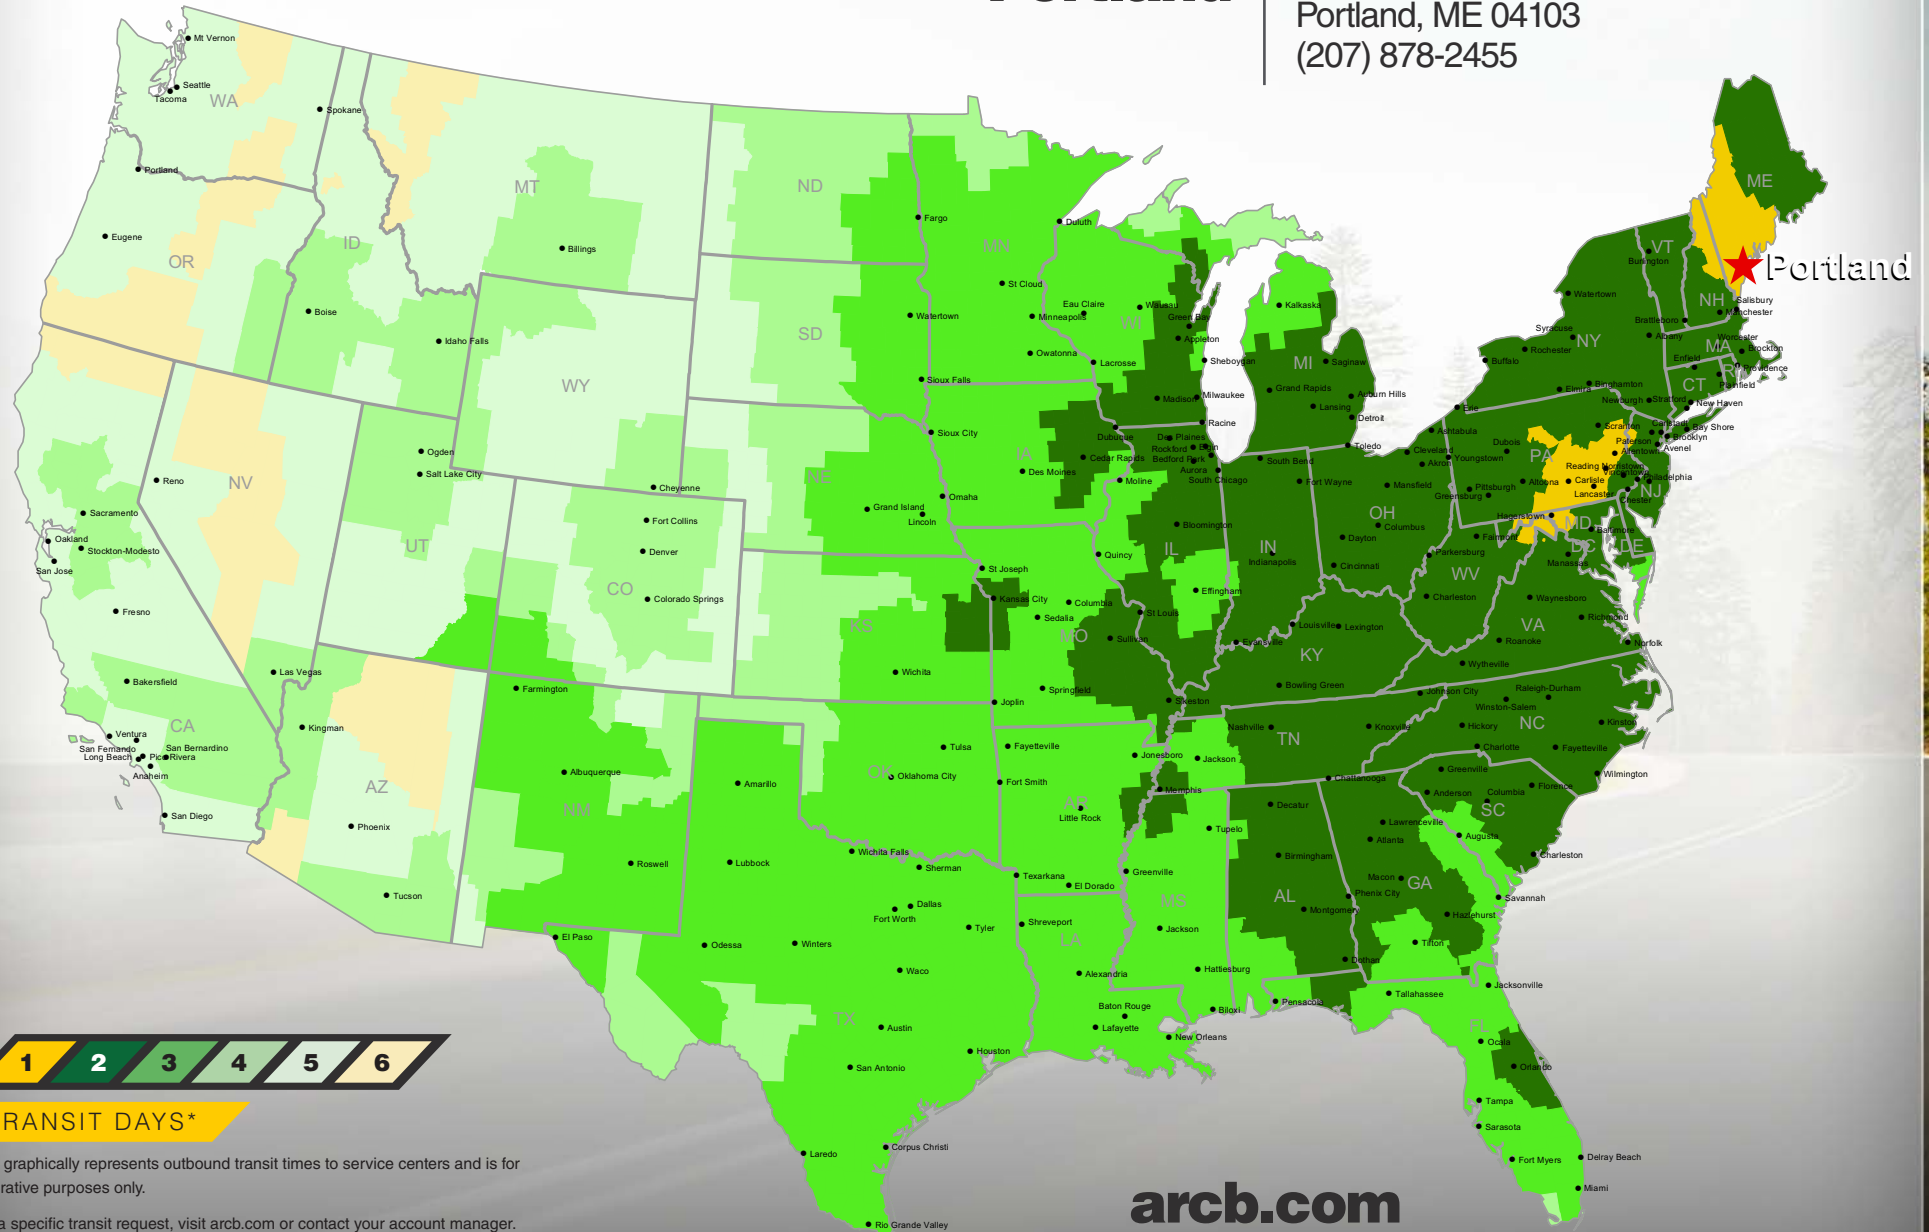

Portland

356 Riverside Ind Pkwy
Portland, ME 04103
(207) 878-2455

TRANSIT DAYS*

*Map graphically represents outbound transit times to service centers and is for illustrative purposes only.

For a specific transit request, visit arcb.com or contact your account manager.

022018-193

arcb.com