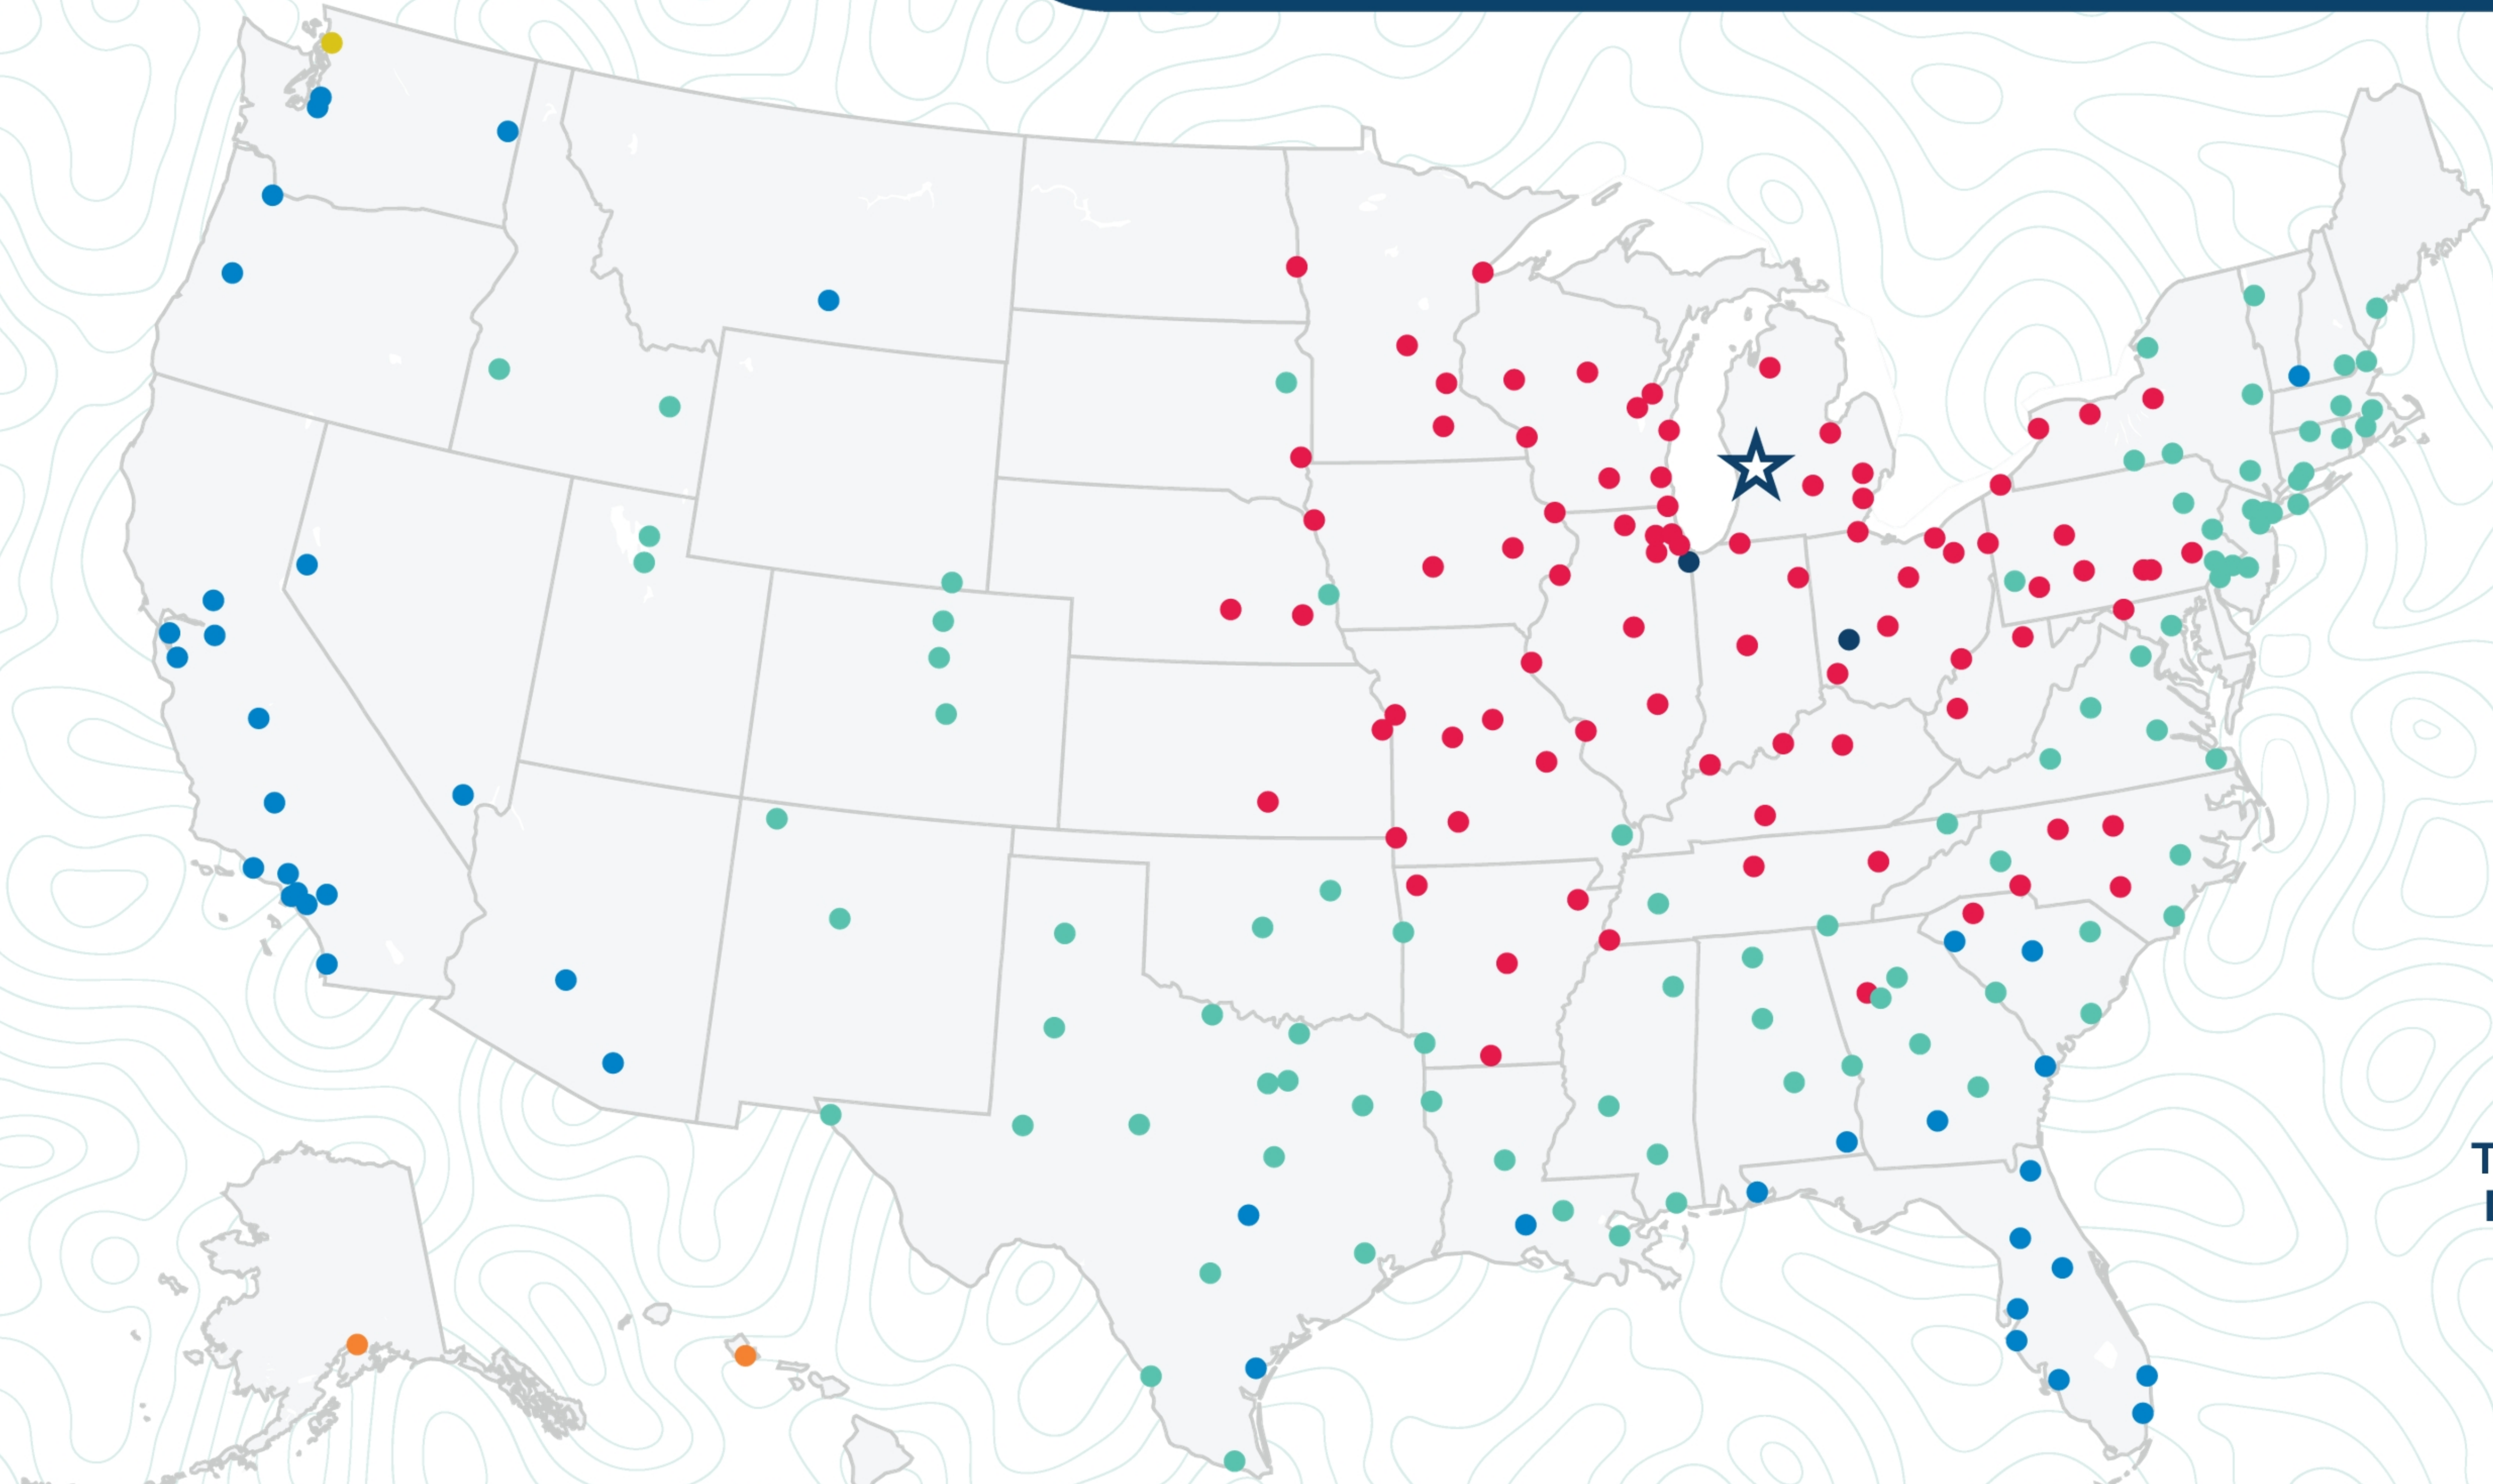

Grand Rapids

2690 Courier Dr Nw
Walker, MI 49534
(616) 791-9455

Transit
Days*

- 1
- 2
- 3
- 4
- 5
- 6+

*Map graphically represents outbound transit times to service centers and is for illustrative purposes only.