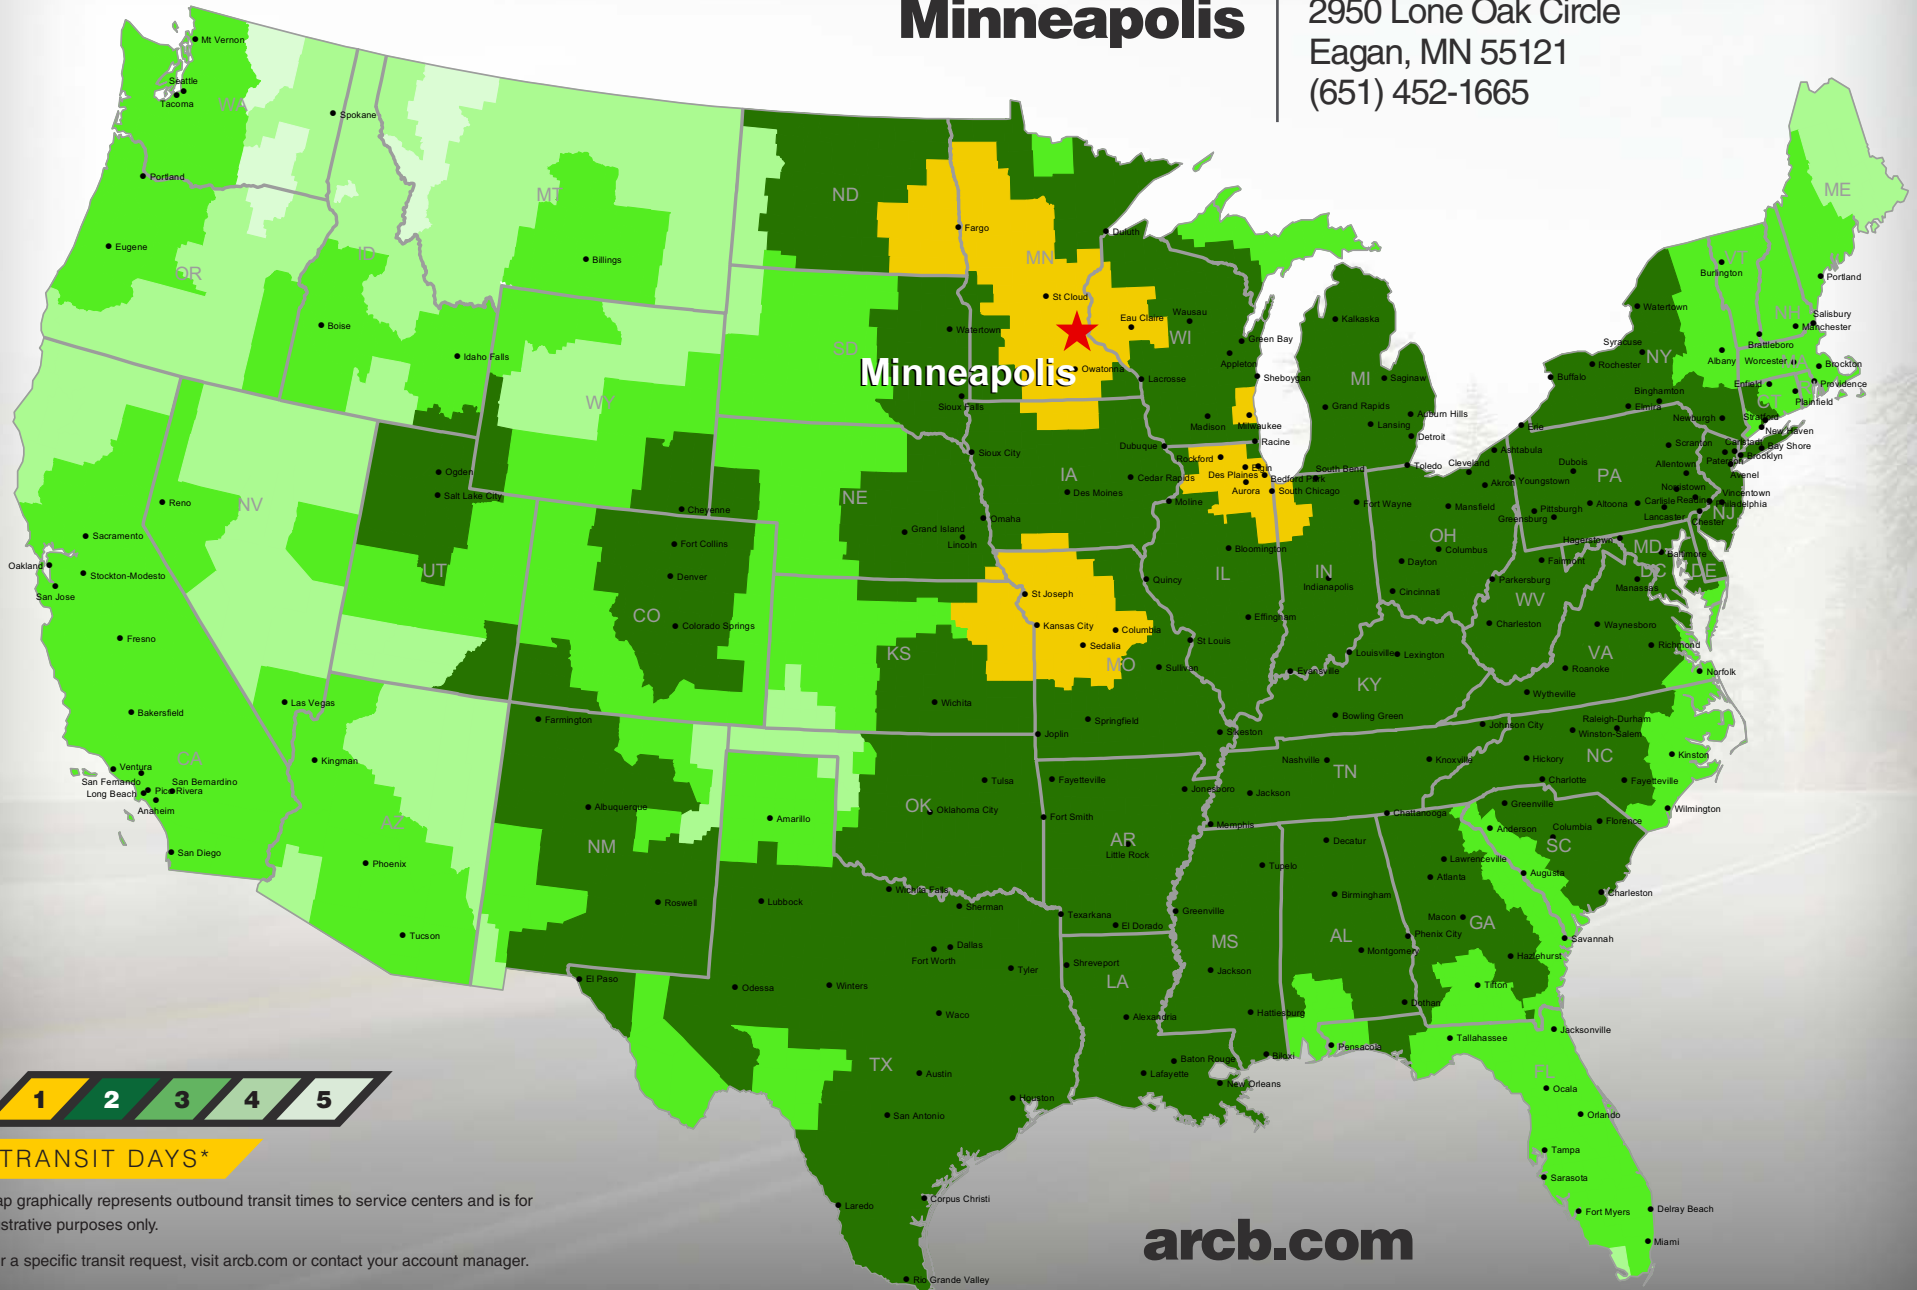

Minneapolis

2950 Lone Oak Circle
Eagan, MN 55121
(651) 452-1665

TRANSIT DAYS*

*Map graphically represents outbound transit times to service centers and is for illustrative purposes only.

For a specific transit request, visit arcb.com or contact your account manager.