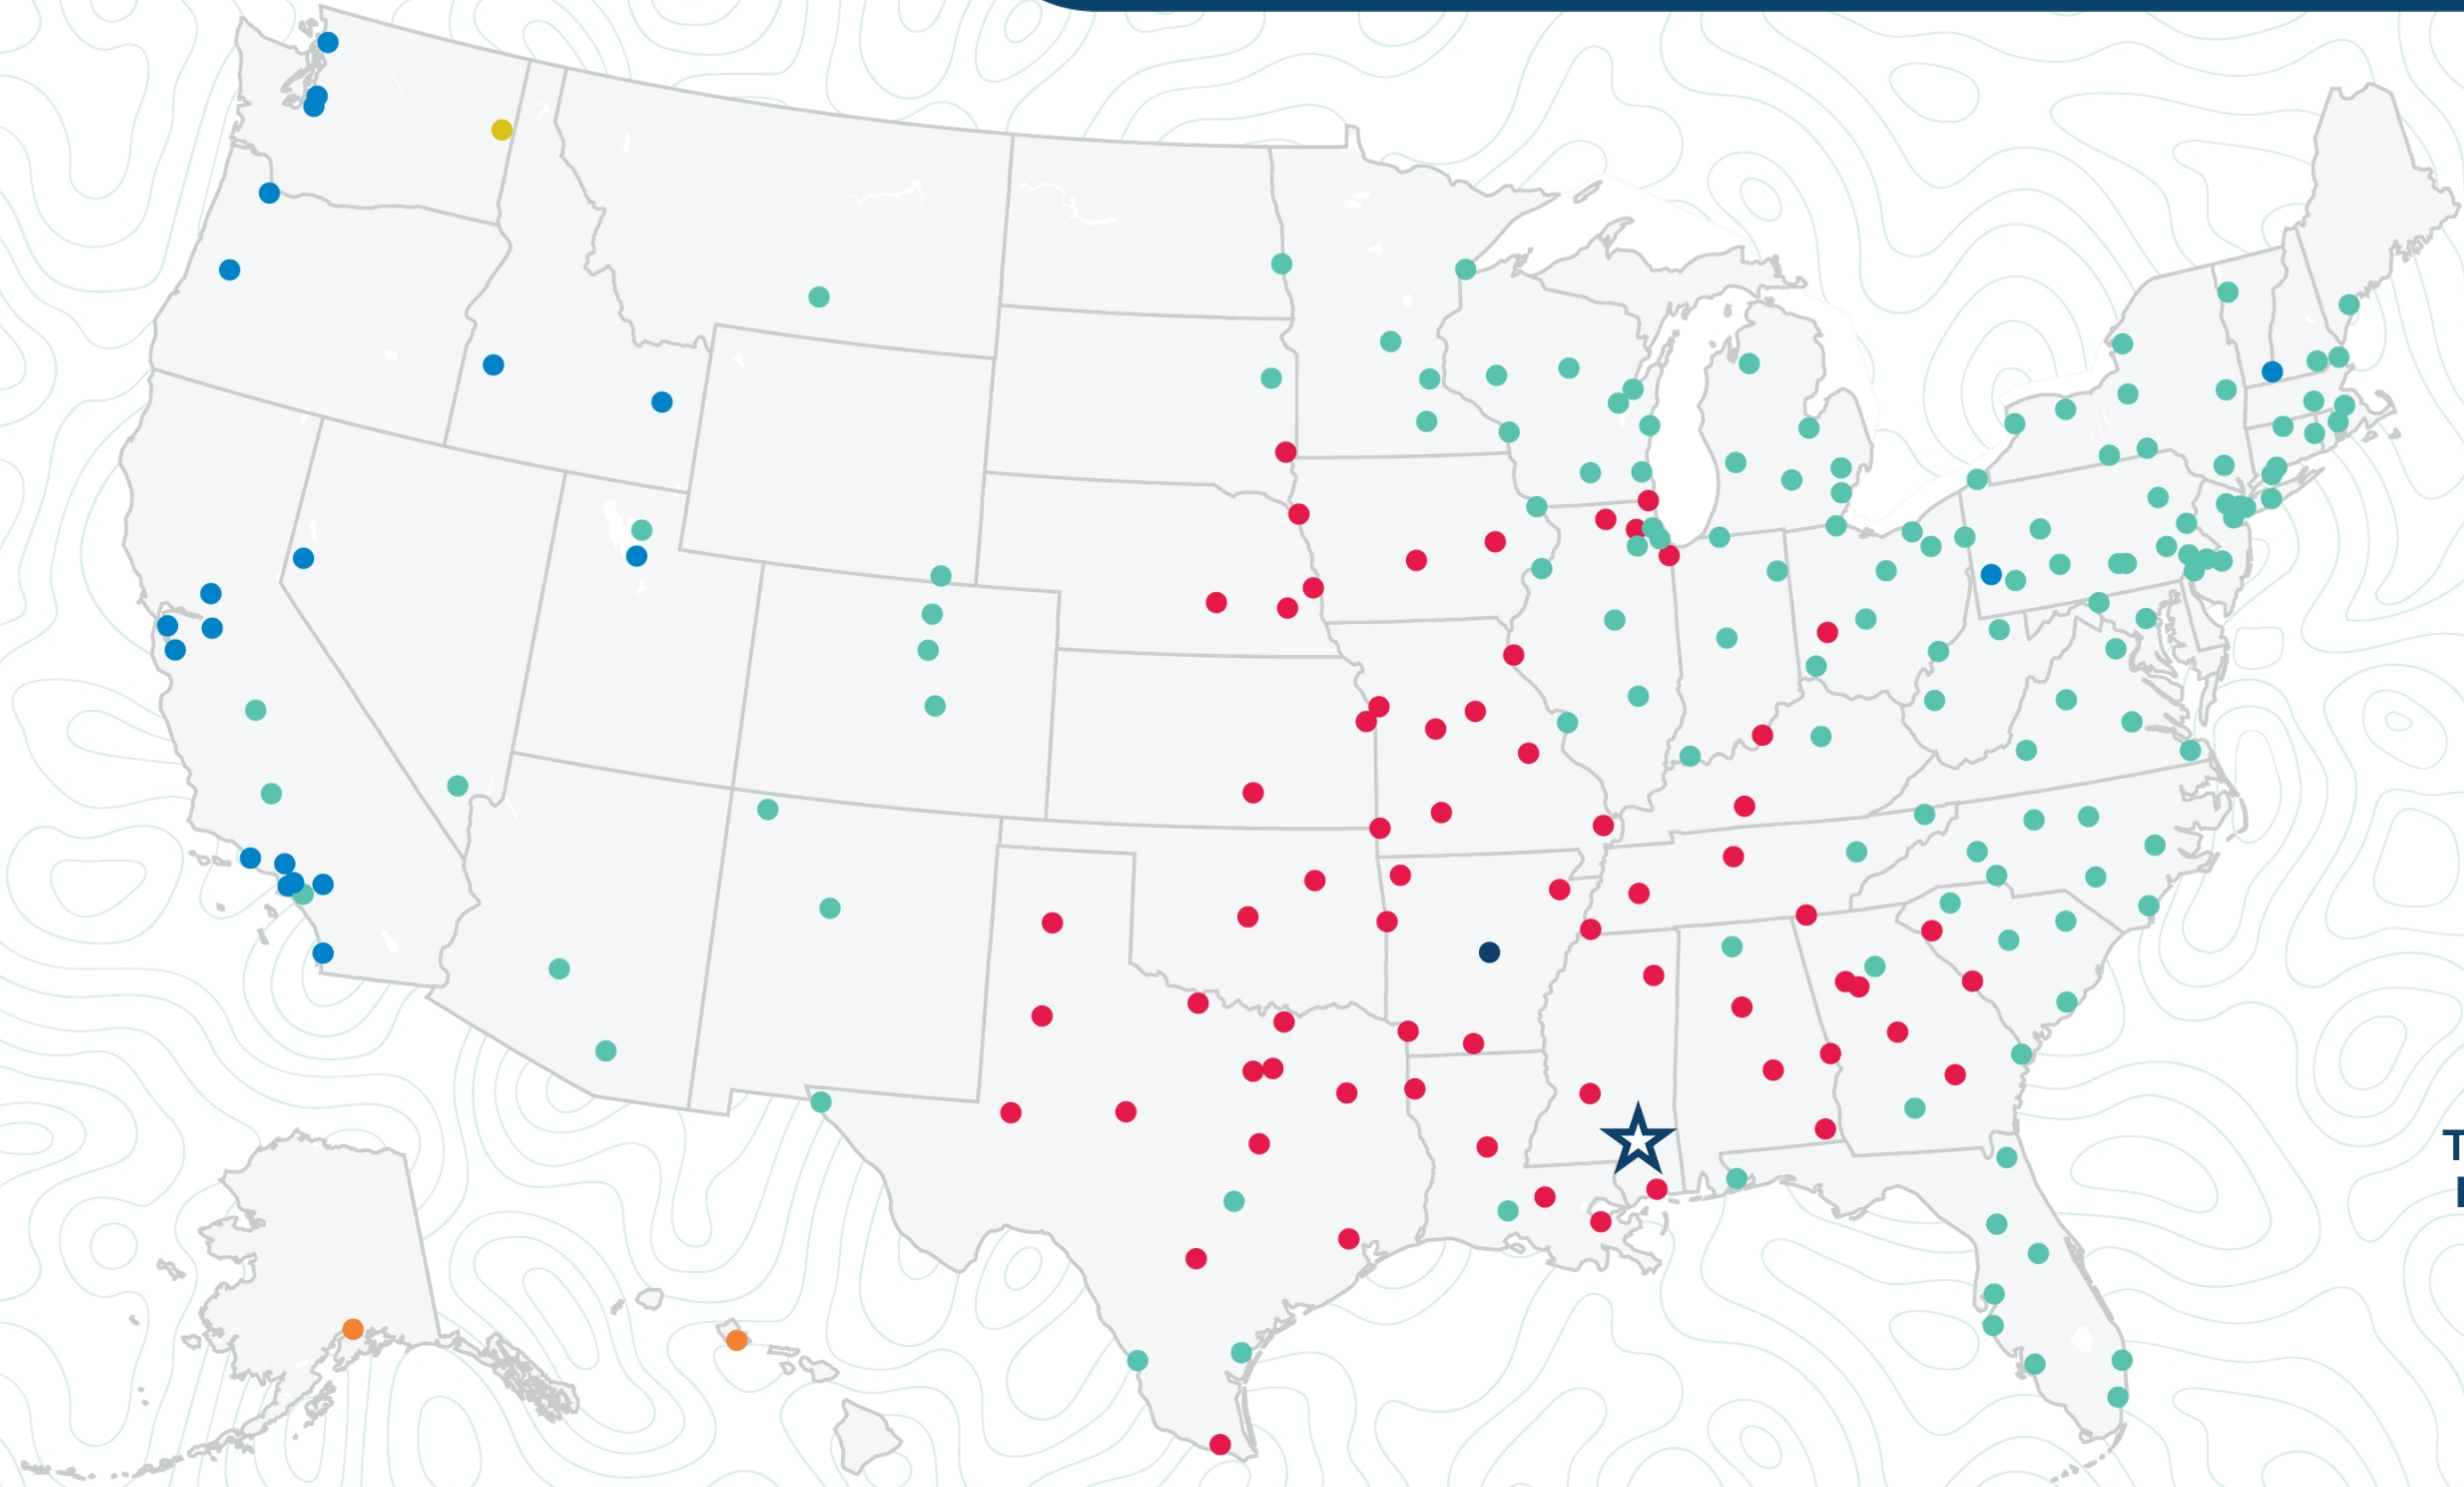

Hattiesburg

706 E Pine St
Hattiesburg, MS 39401
(228) 392-1240

Transit
Days*

- 1
- 2
- 3
- 4
- 5
- 6+

*Map graphically represents outbound transit times to service centers and is for illustrative purposes only.