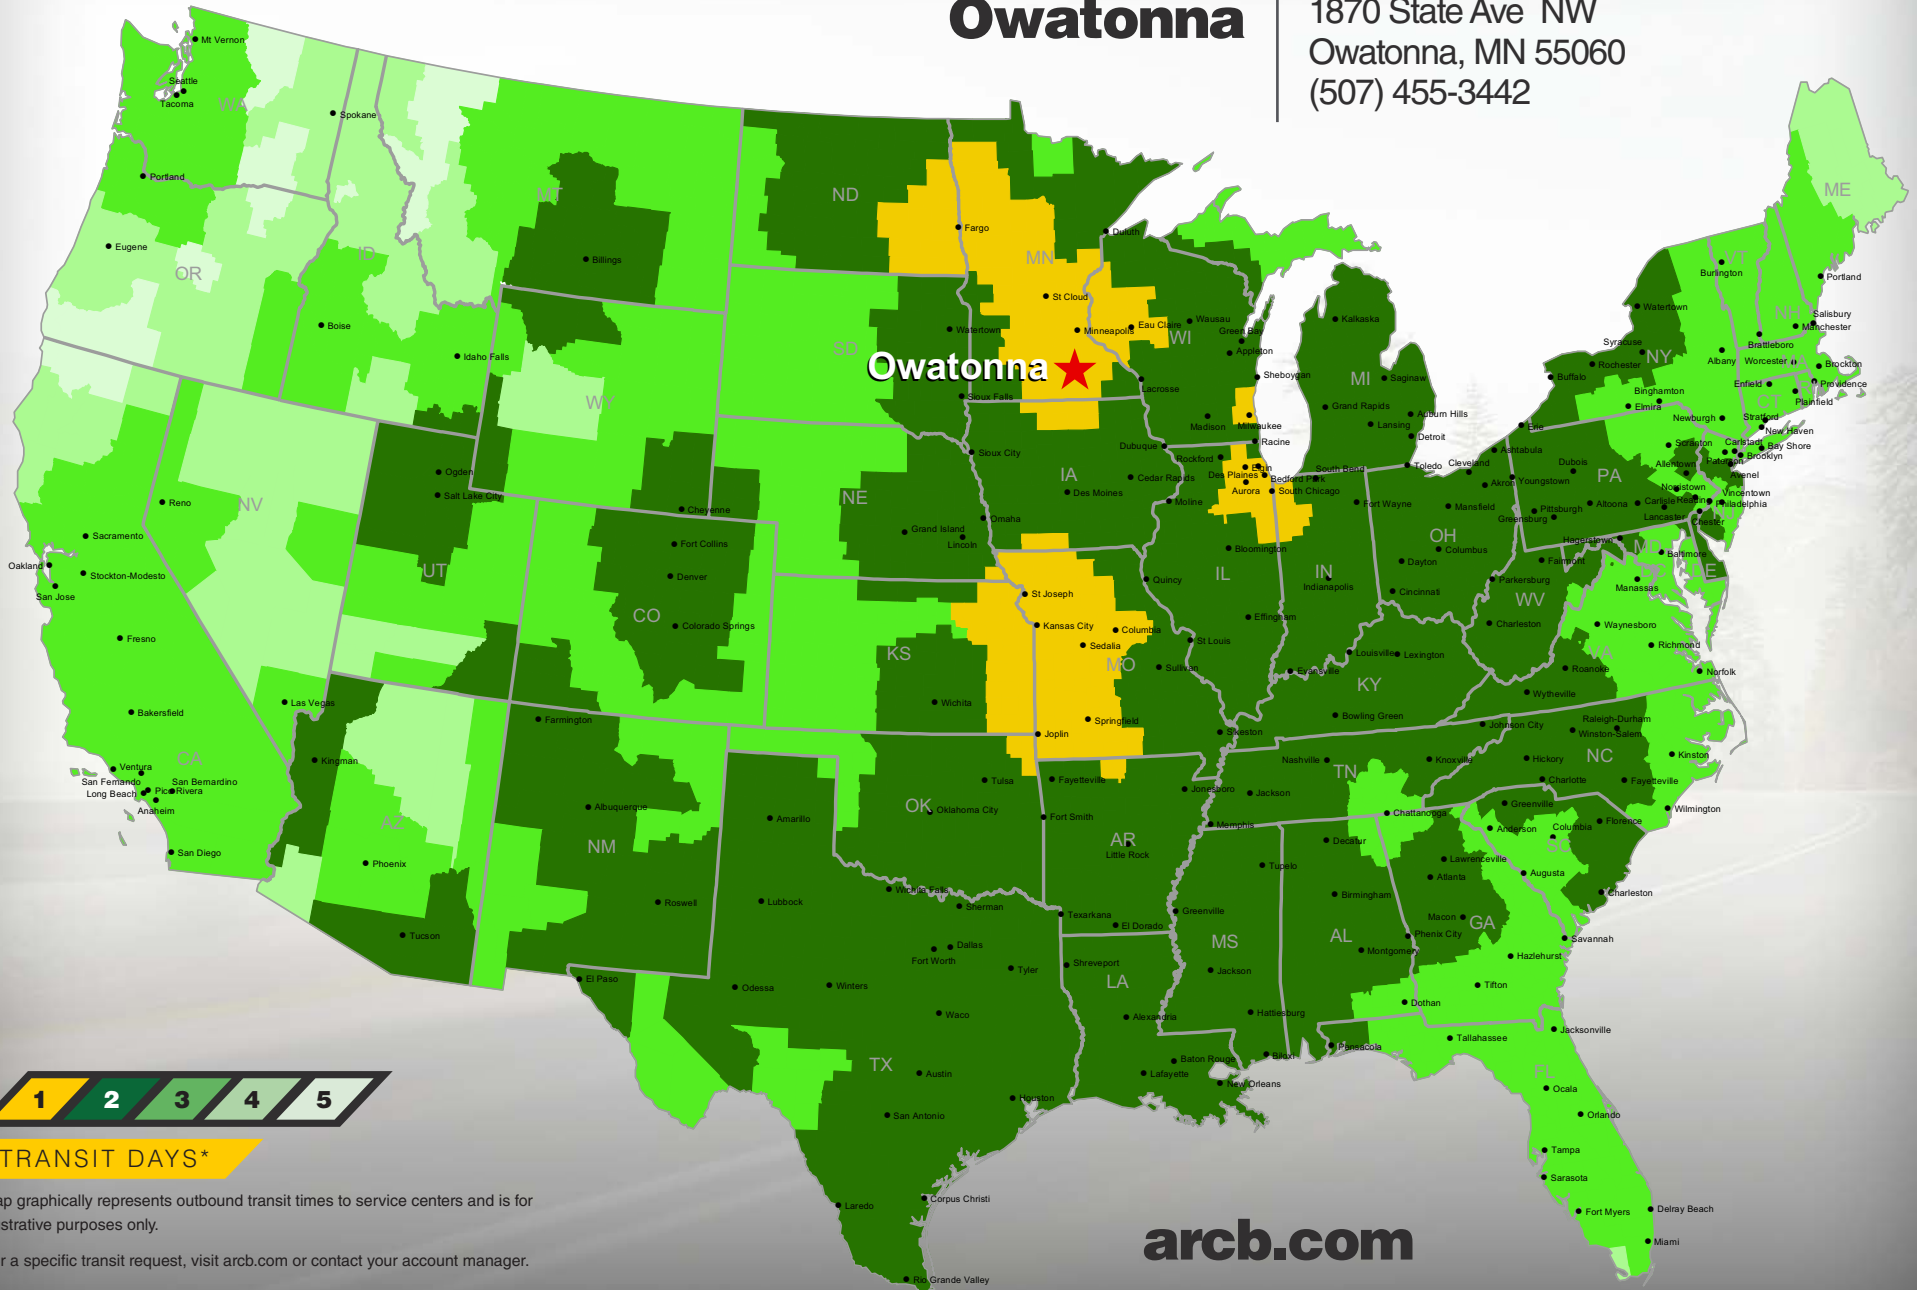

Owatonna

1870 State Ave NW
Owatonna, MN 55060
(507) 455-3442

TRANSIT DAYS*

*Map graphically represents outbound transit times to service centers and is for illustrative purposes only.

For a specific transit request, visit arcb.com or contact your account manager.

022018-210

arcb.com