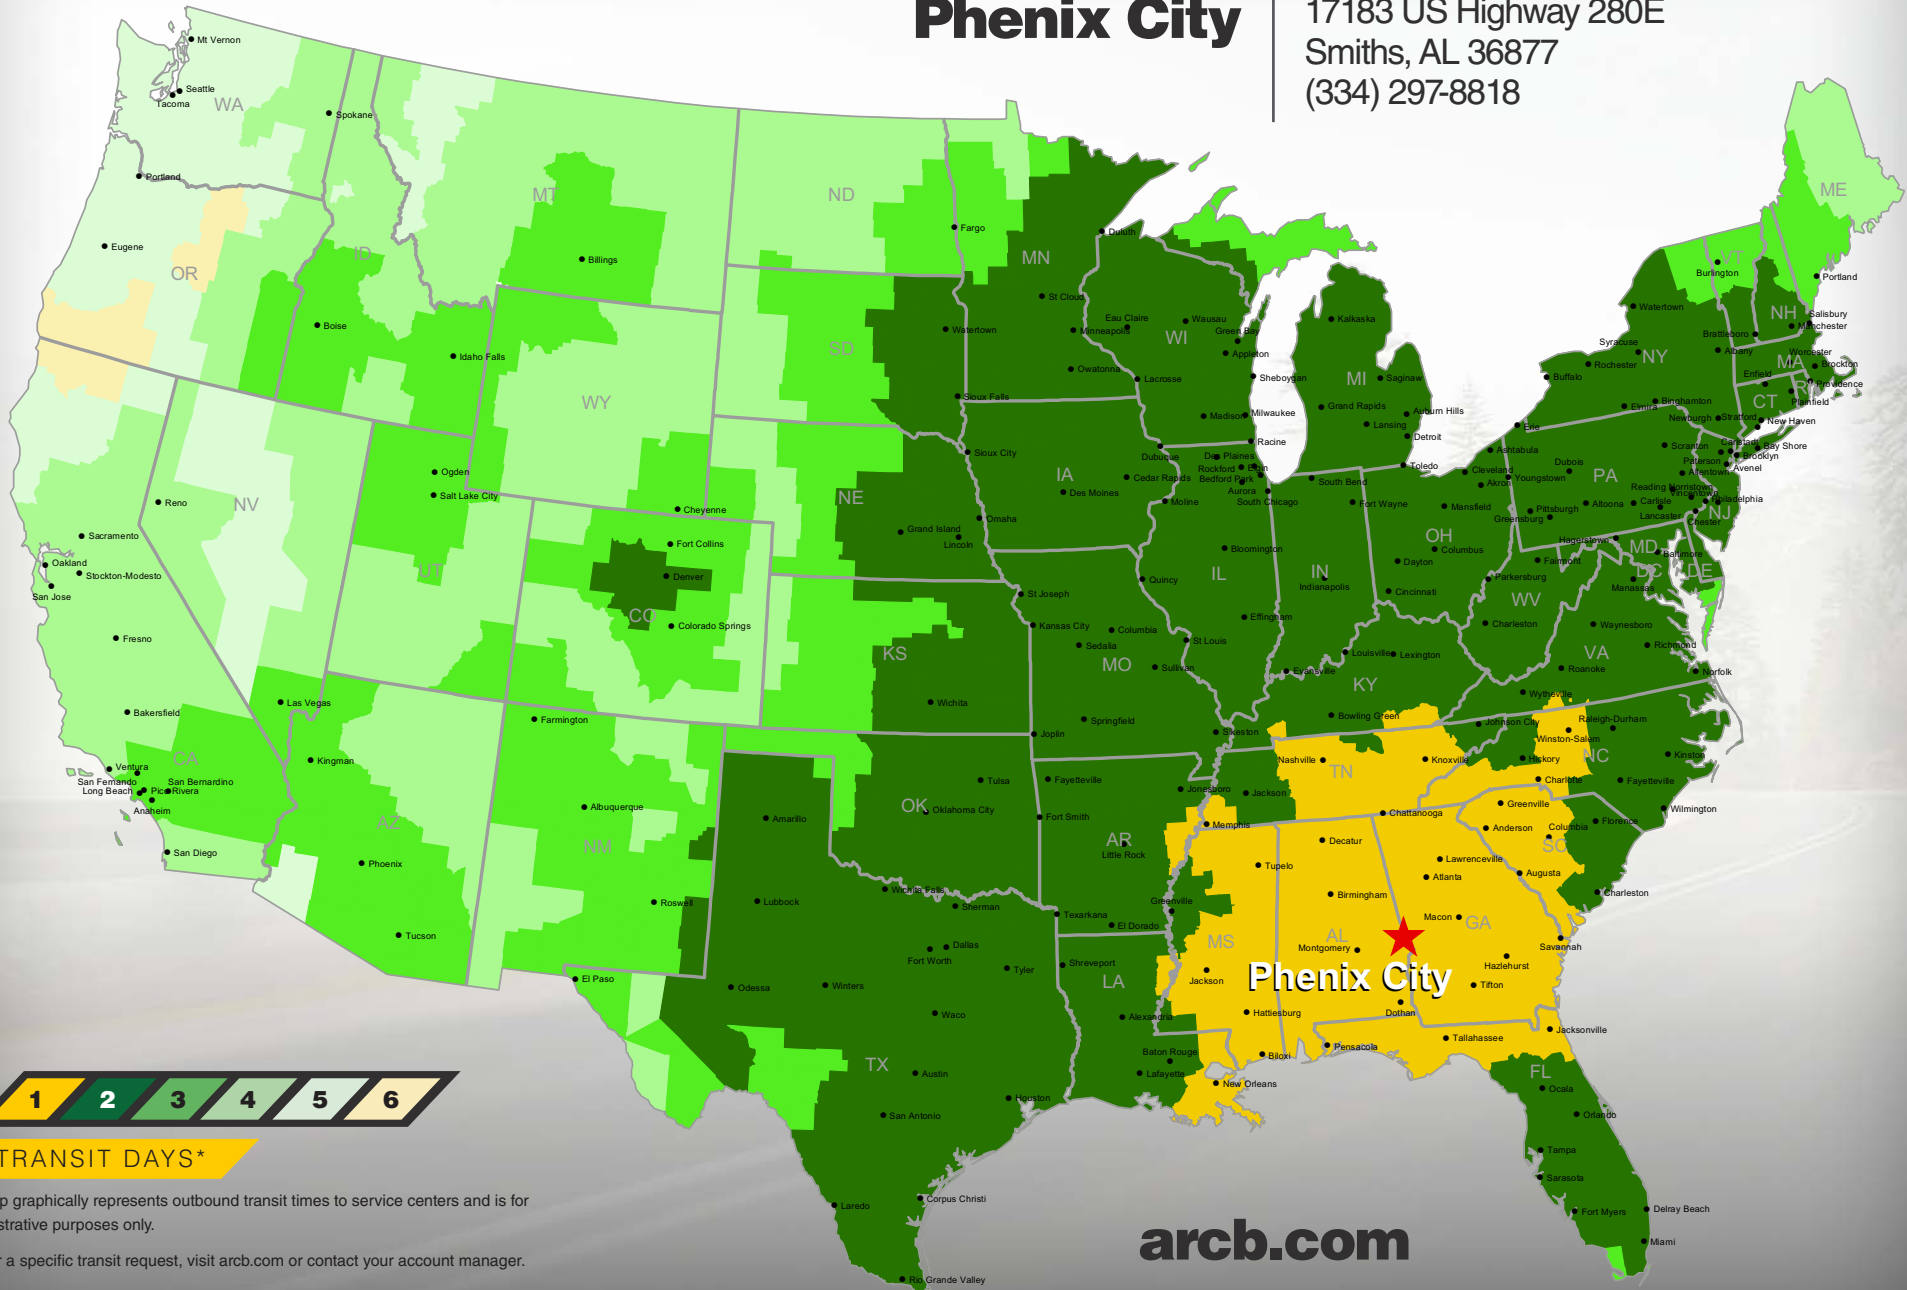

Phenix City

17183 US Highway 280E
Smiths, AL 36877
(334) 297-8818

TRANSIT DAYS*

*Map graphically represents outbound transit times to service centers and is for illustrative purposes only.

For a specific transit request, visit arcb.com or contact your account manager.