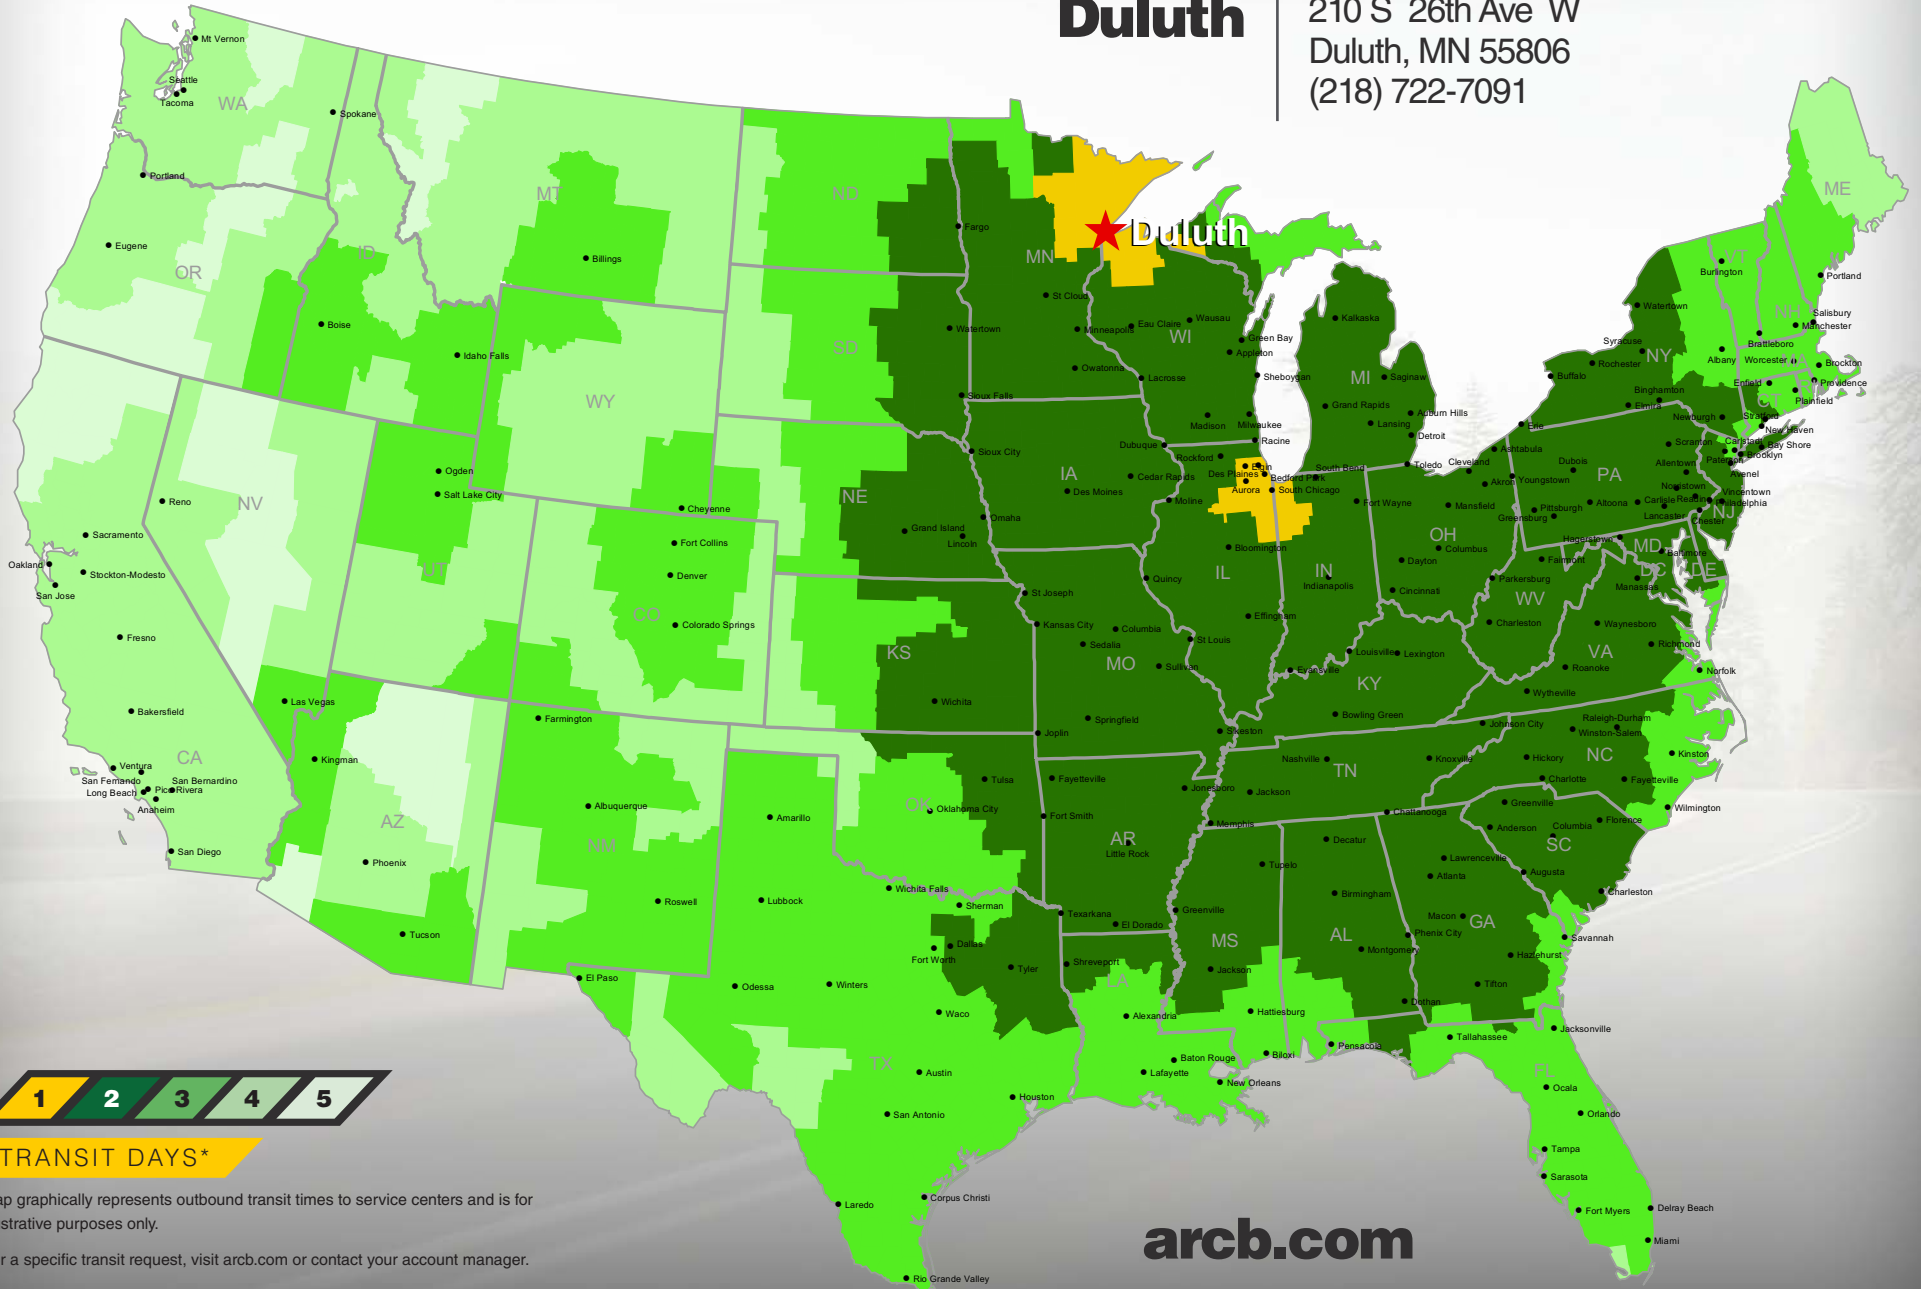

Duluth

210 S 26th Ave W
Duluth, MN 55806
(218) 722-7091

TRANSIT DAYS*

*Map graphically represents outbound transit times to service centers and is for illustrative purposes only.

For a specific transit request, visit arcb.com or contact your account manager.