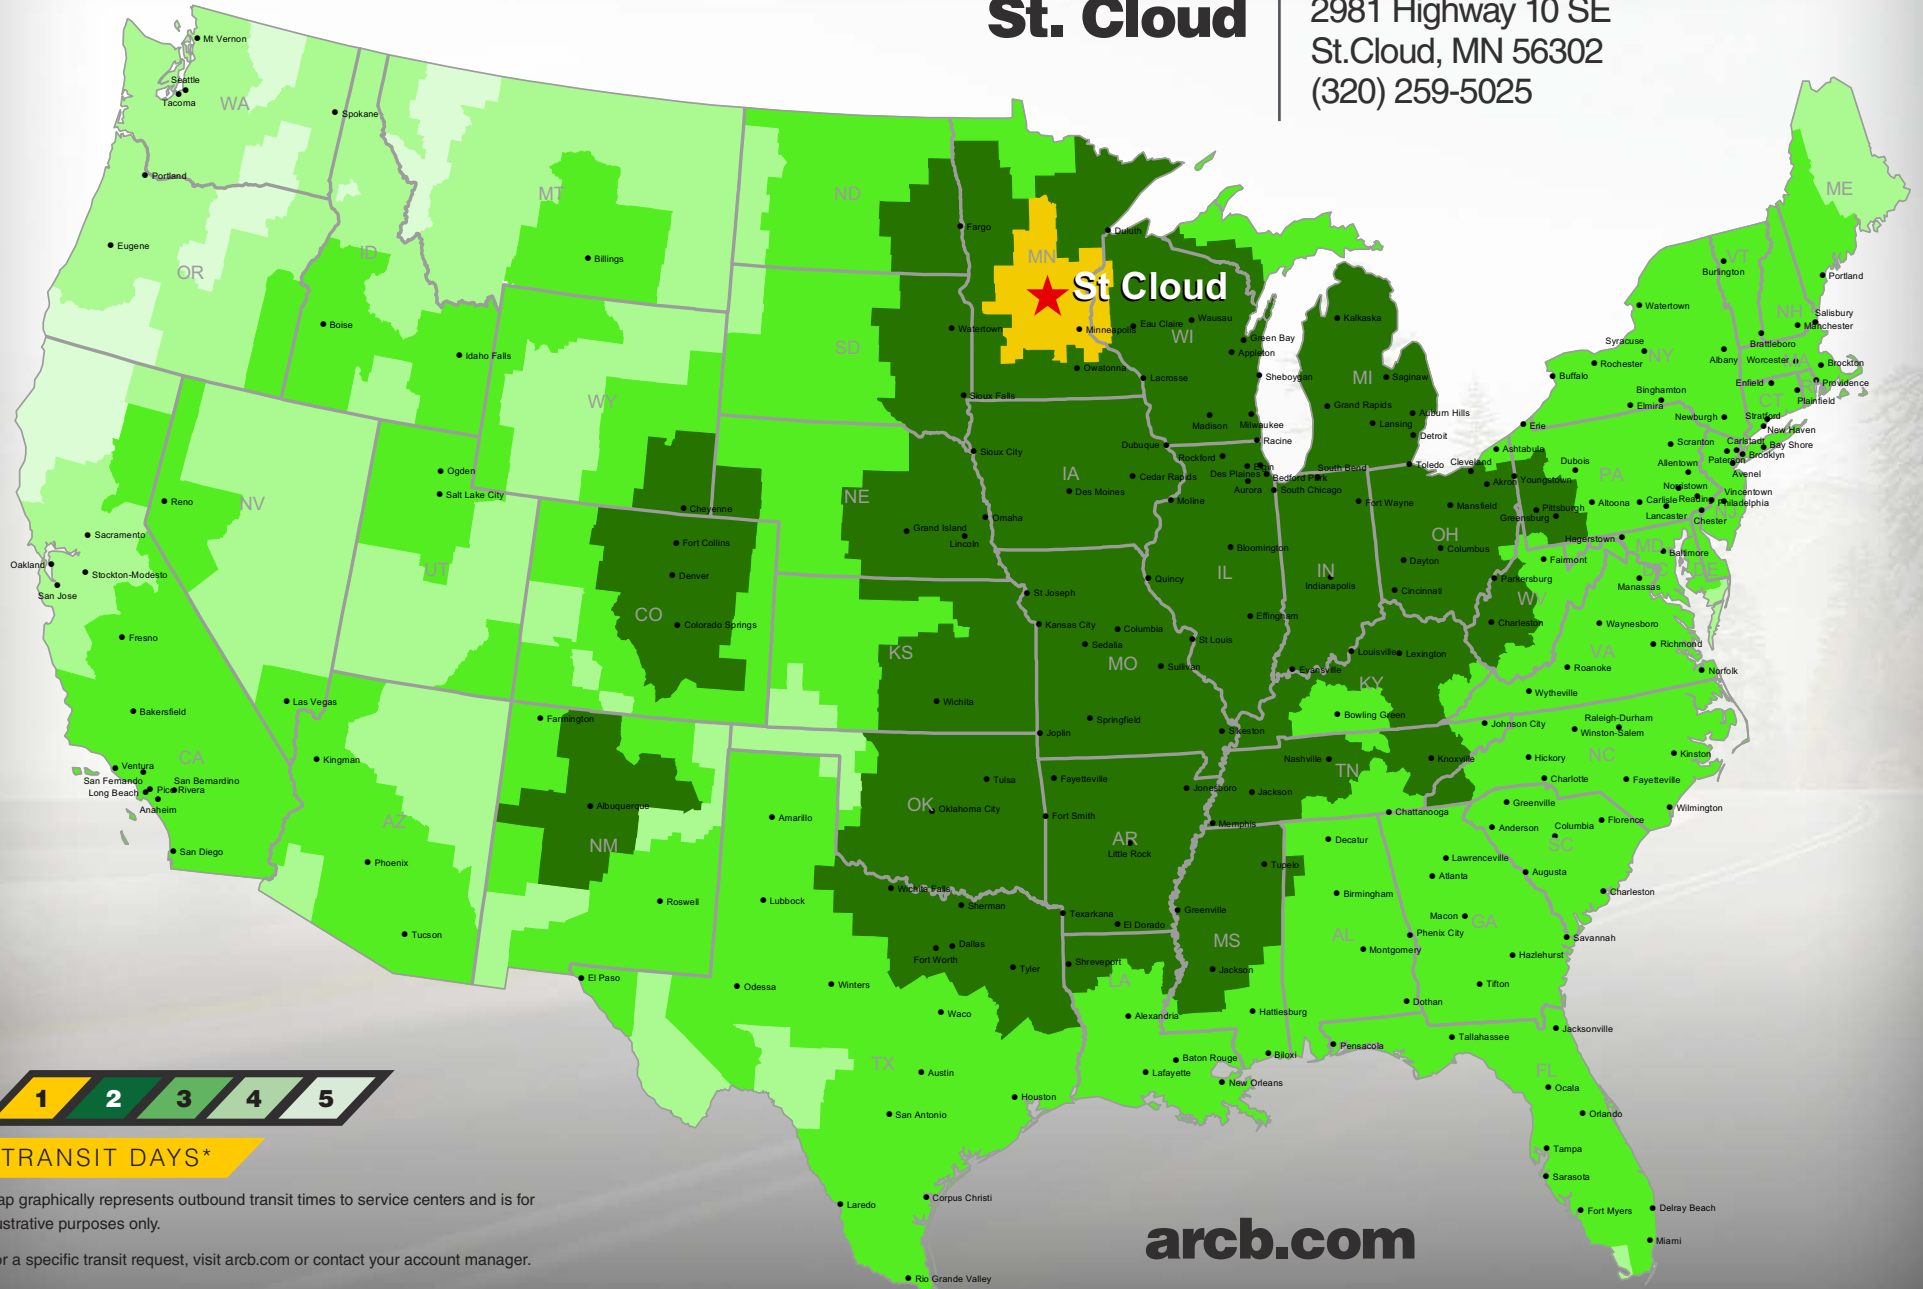

St. Cloud

2981 Highway 10 SE
St. Cloud, MN 56302
(320) 259-5025

TRANSIT DAYS*

*Map graphically represents outbound transit times to service centers and is for illustrative purposes only.
For a specific transit request, visit arcb.com or contact your account manager.