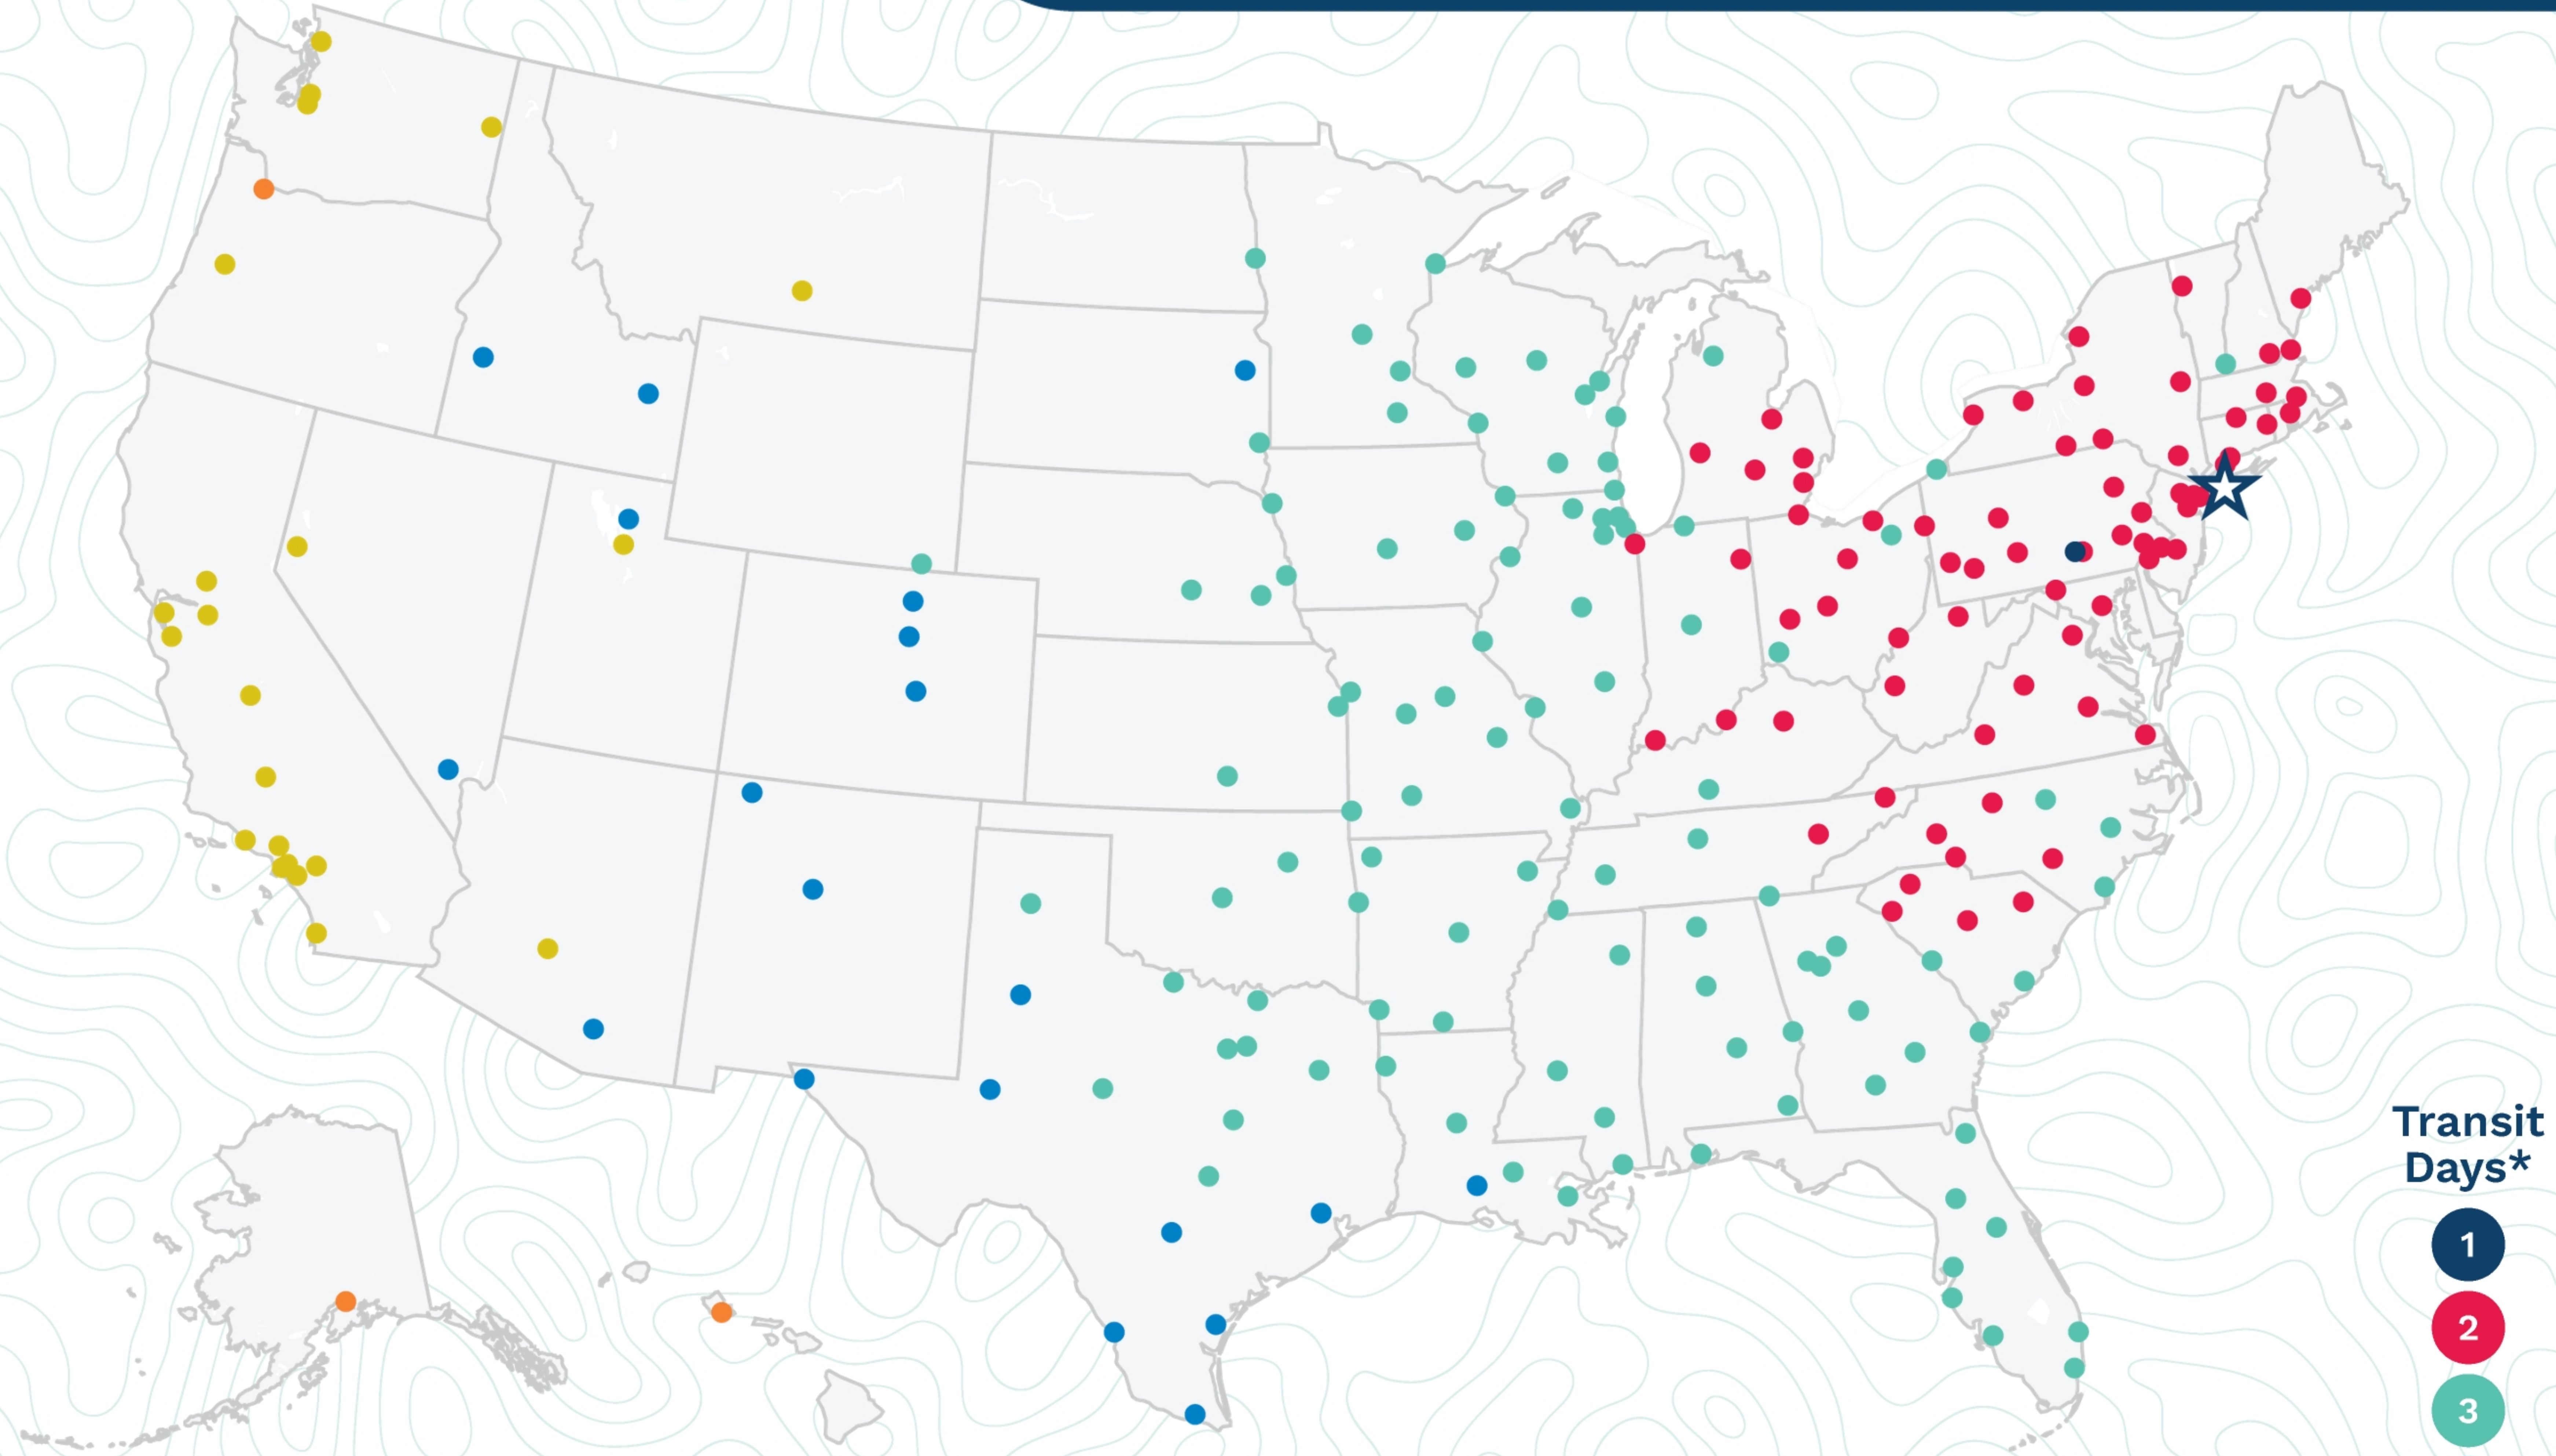

Bay Shore

270 Skip Lane
Bay Shore, NY 11706
(631) 243-0800

Transit
Days*

- 1
- 2
- 3
- 4
- 5
- 6+

*Map graphically represents outbound transit times to service centers and is for illustrative purposes only.