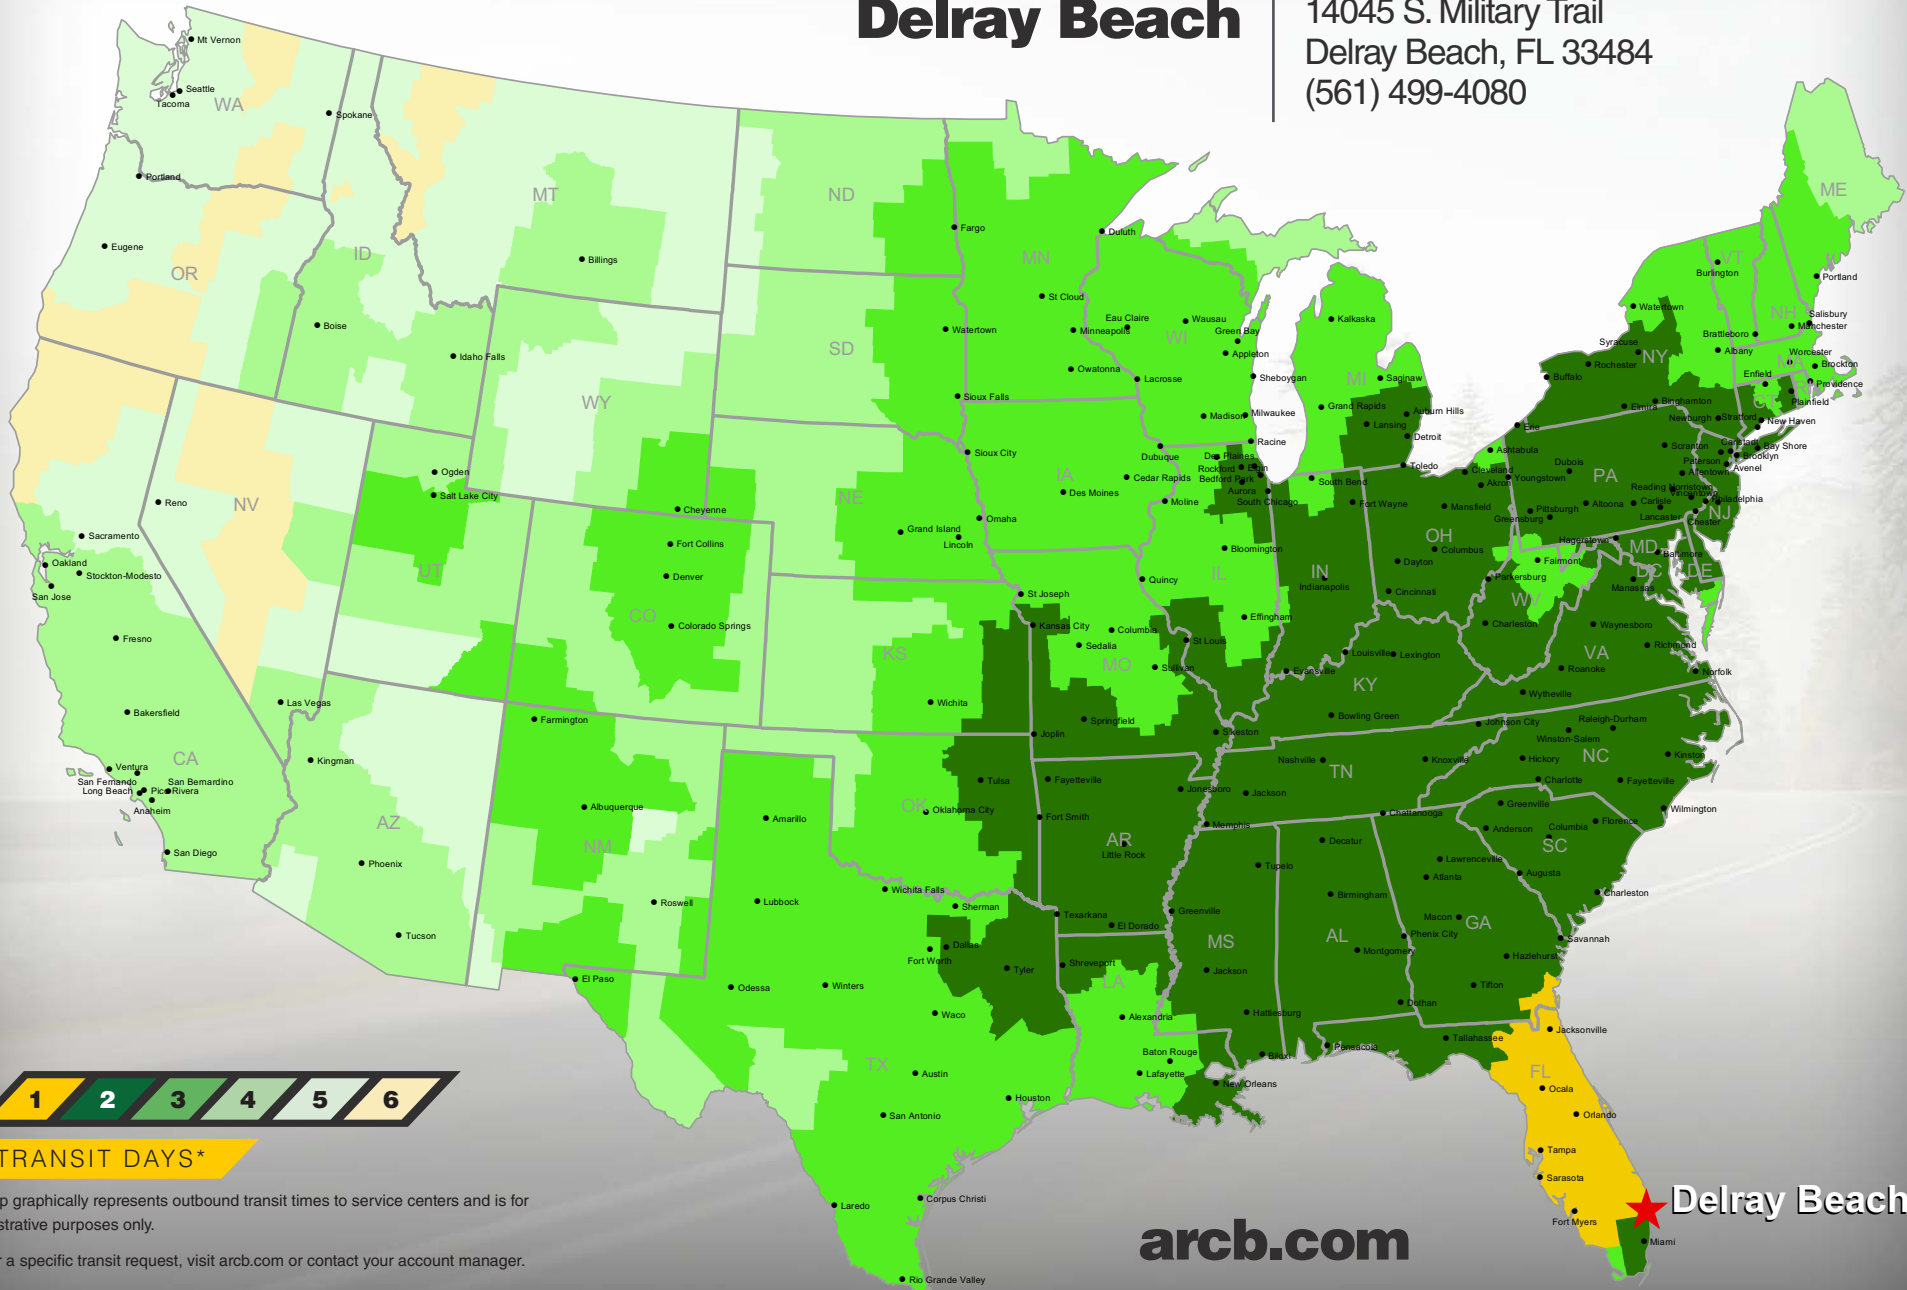

Delray Beach

14045 S. Military Trail
Delray Beach, FL 33484
(561) 499-4080

TRANSIT DAYS*

*Map graphically represents outbound transit times to service centers and is for illustrative purposes only.

For a specific transit request, visit arcb.com or contact your account manager.

022018-220

arcb.com

Delray Beach