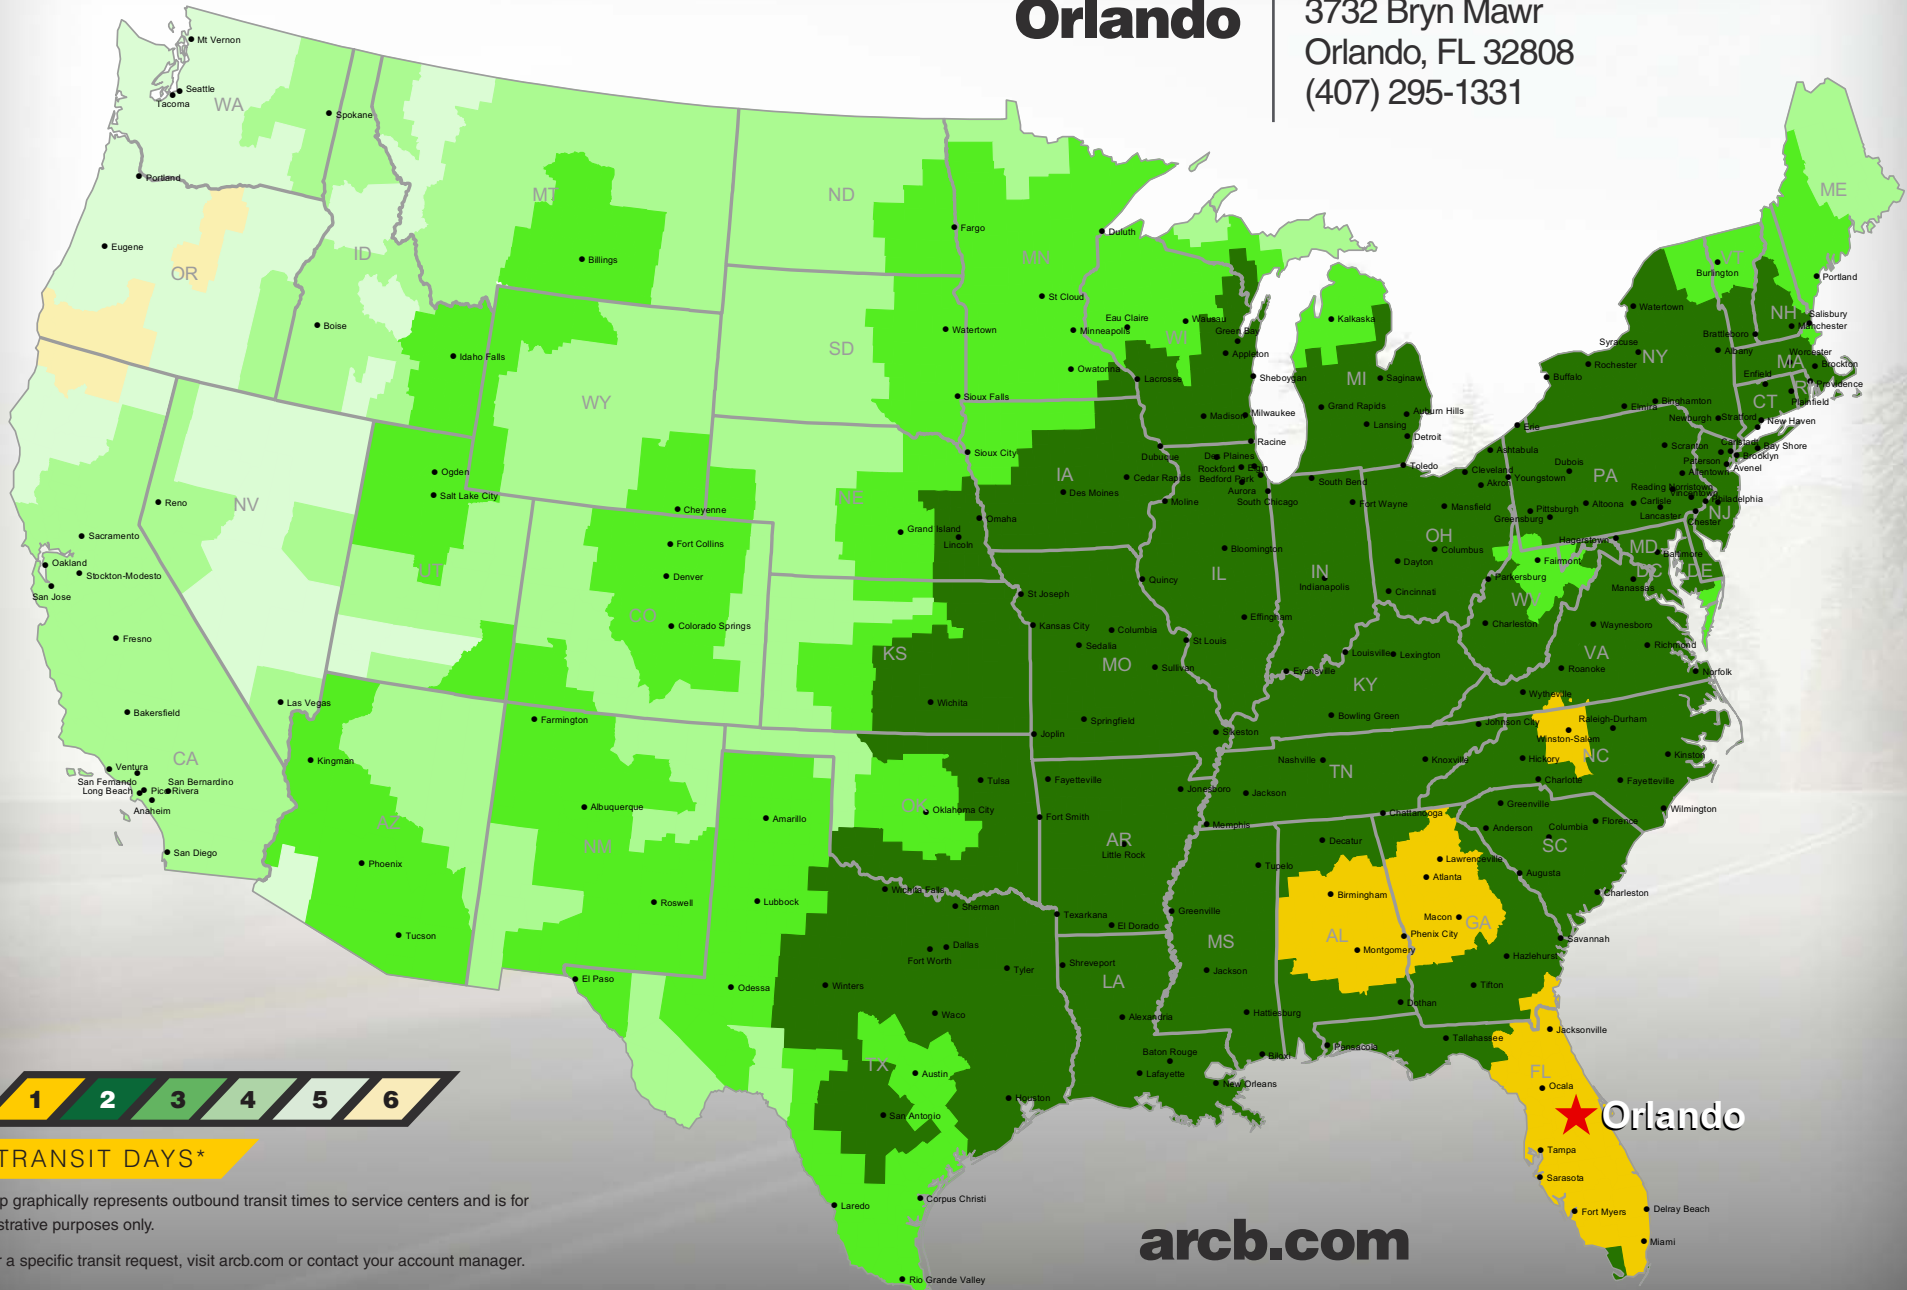

Orlando

3732 Bryn Mawr
Orlando, FL 32808
(407) 295-1331

TRANSIT DAYS*

*Map graphically represents outbound transit times to service centers and is for illustrative purposes only.

For a specific transit request, visit arcb.com or contact your account manager.