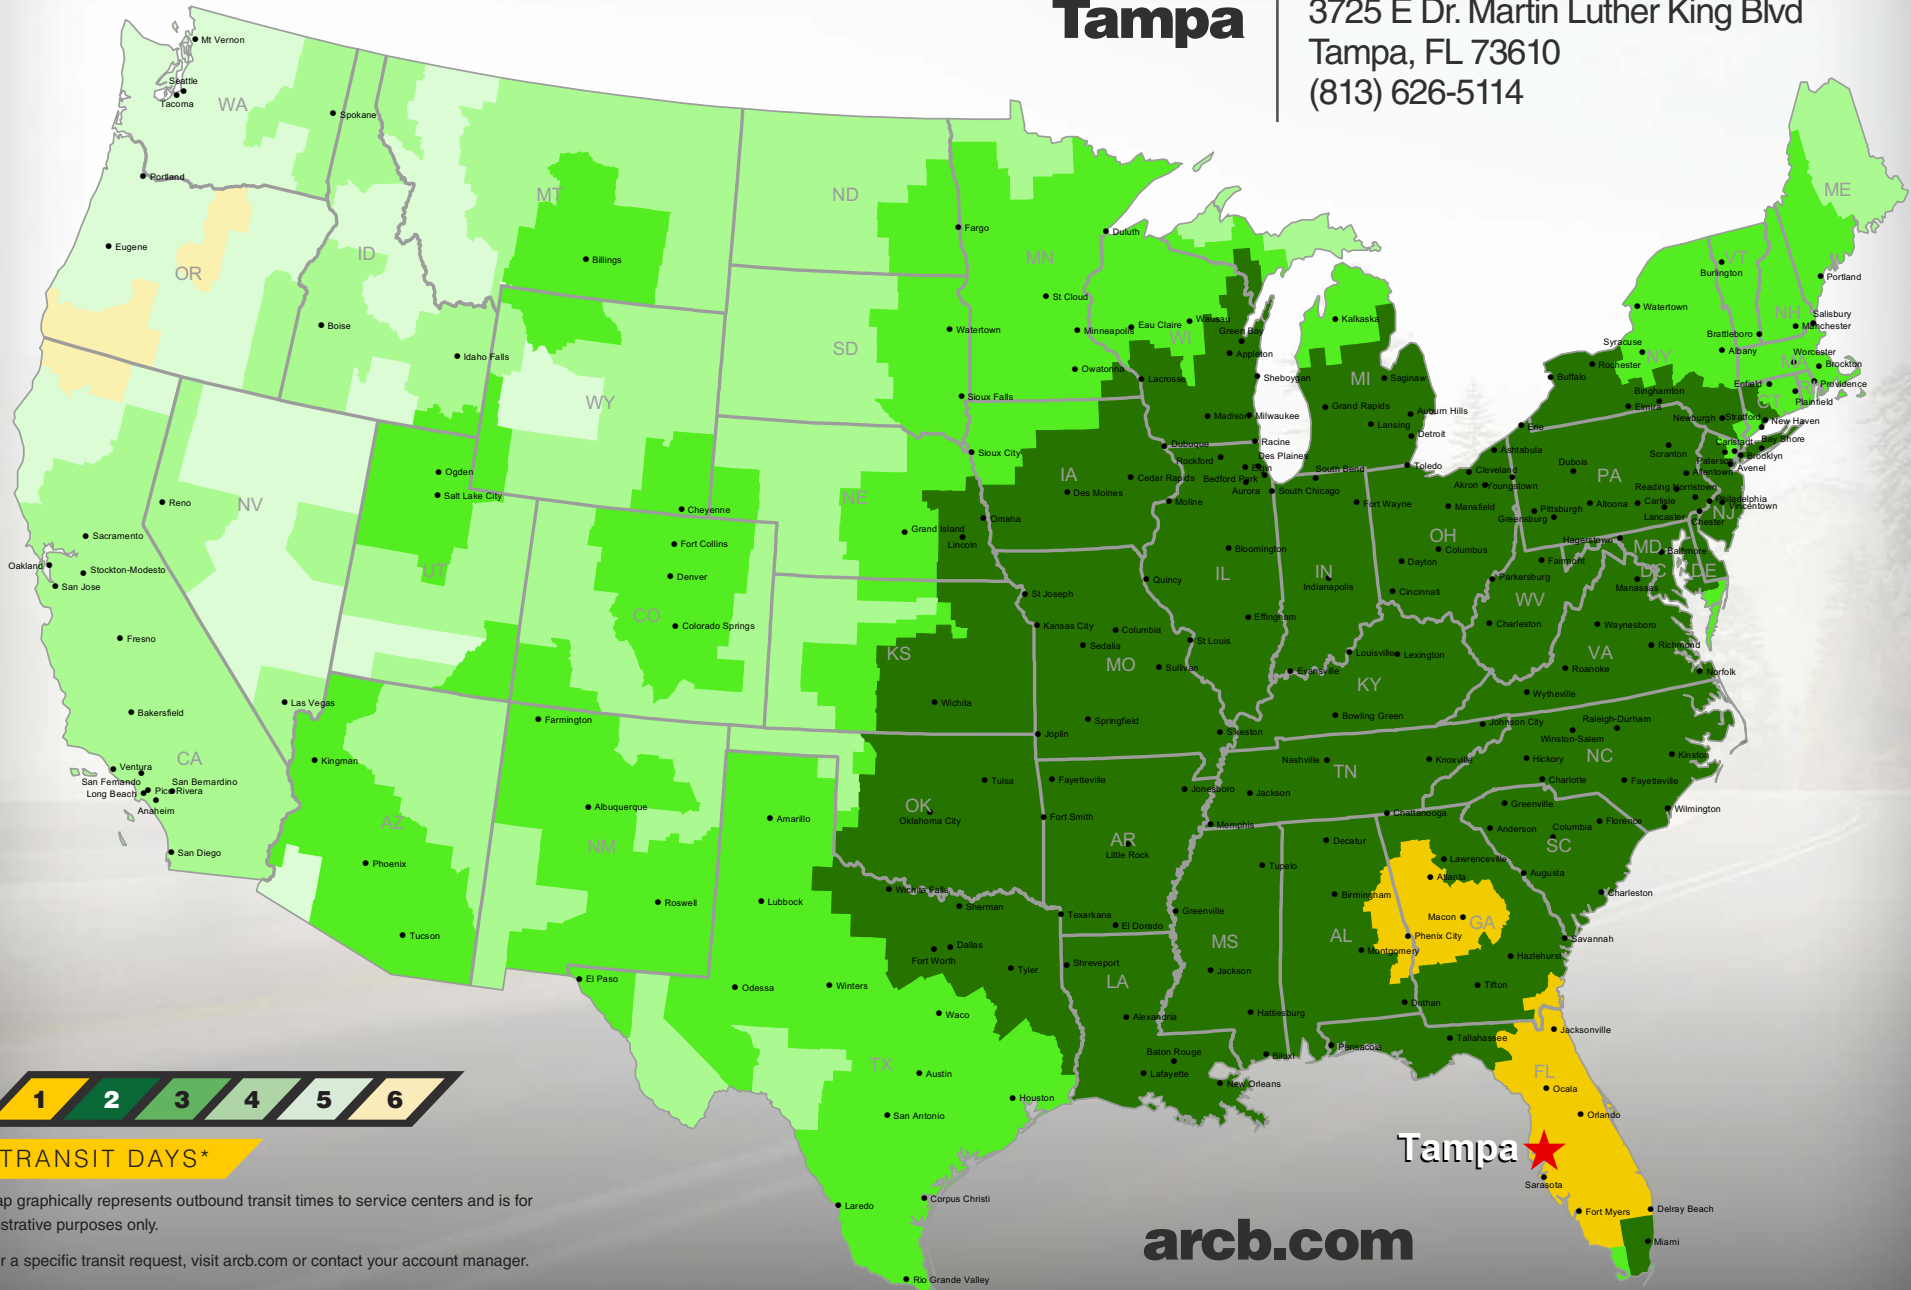

Tampa

3725 E Dr. Martin Luther King Blvd
Tampa, FL 73610
(813) 626-5114

TRANSIT DAYS*

*Map graphically represents outbound transit times to service centers and is for illustrative purposes only.

For a specific transit request, visit arcb.com or contact your account manager.