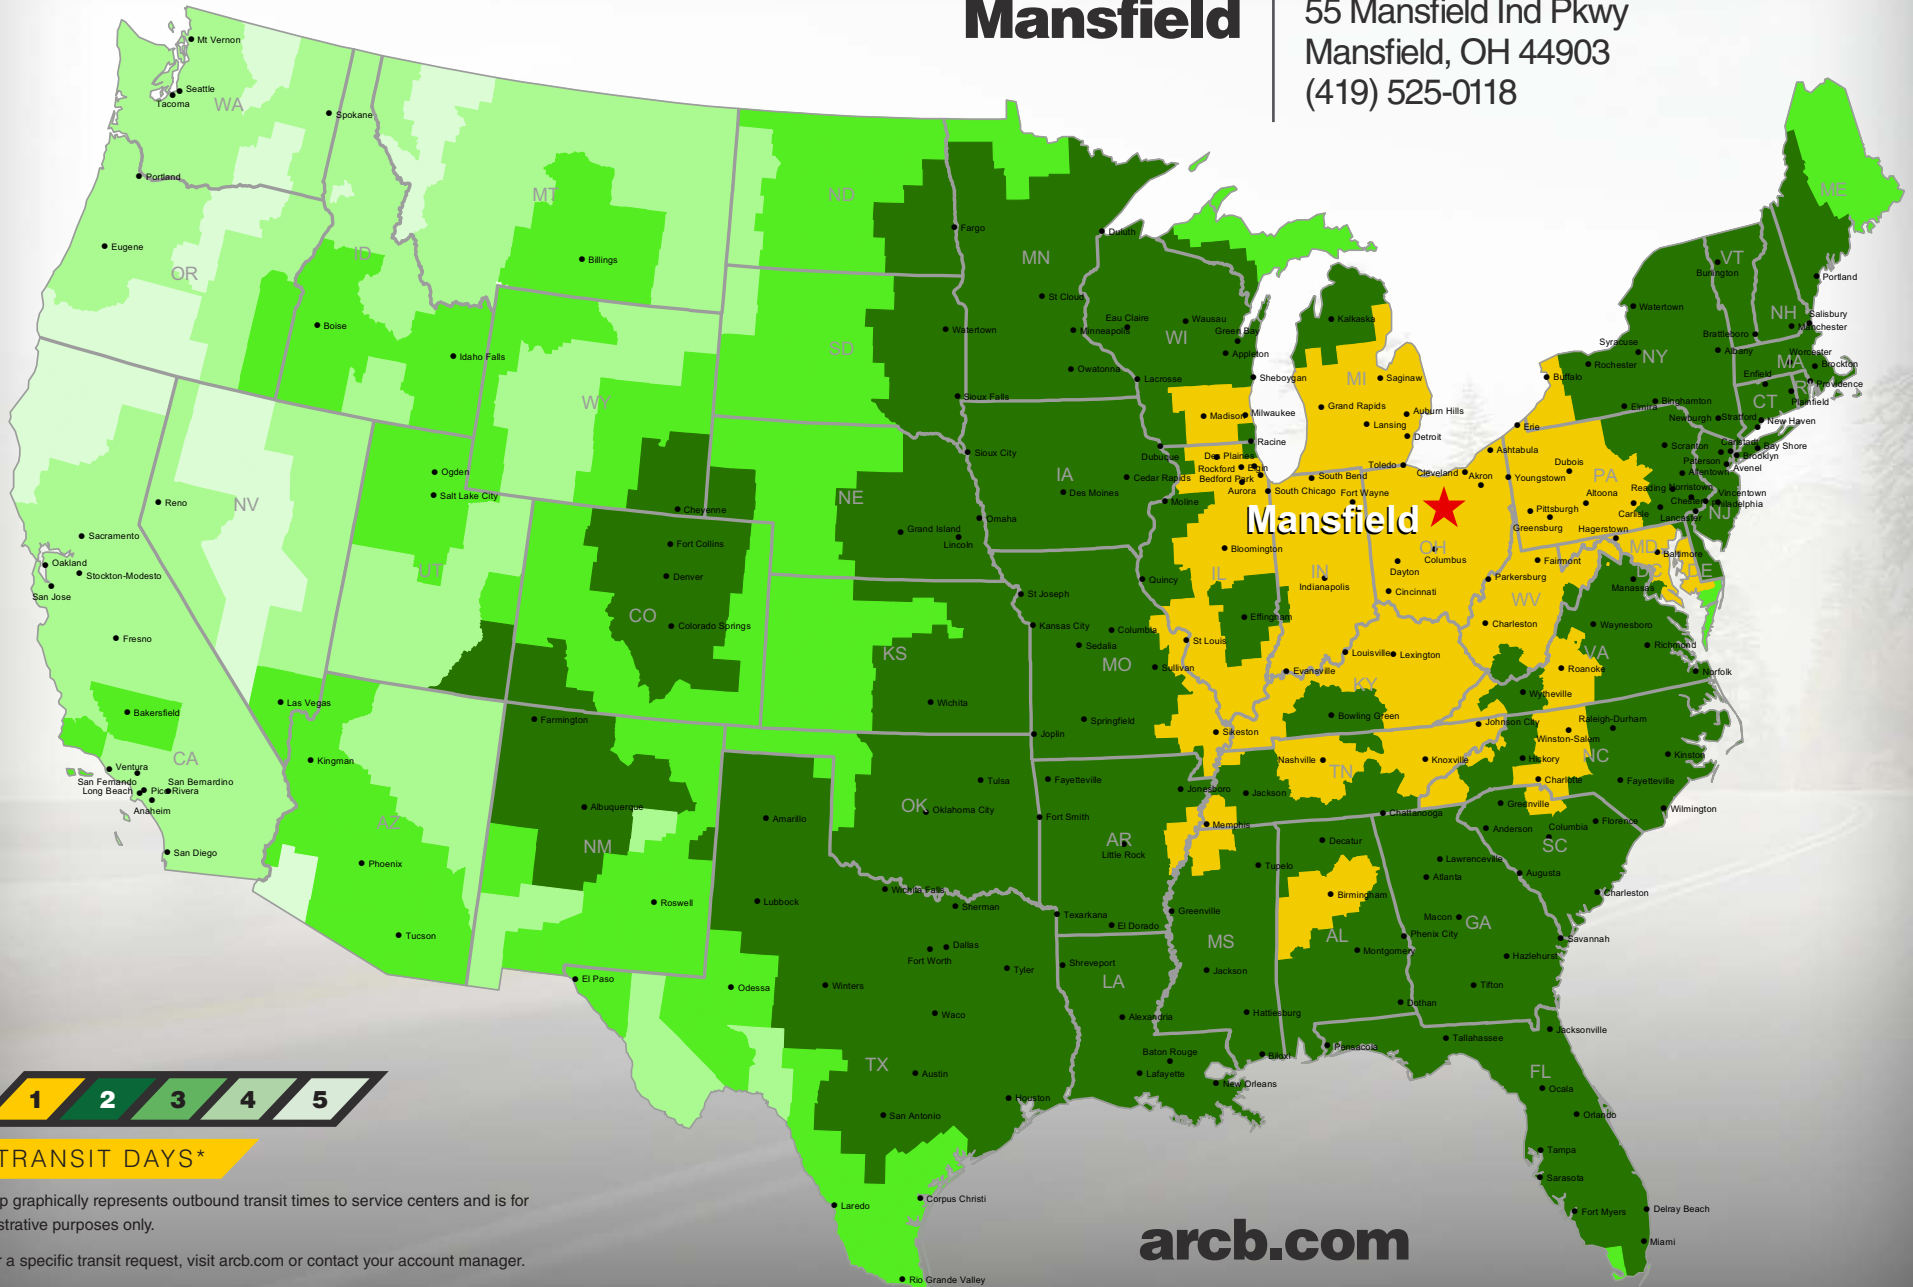

### Mansfield

55 Mansfield Ind Pkwy  
Mansfield, OH 44903  
(419) 525-0118

#### TRANSIT DAYS\*

\*Map graphically represents outbound transit times to service centers and is for illustrative purposes only.

For a specific transit request, visit [arcb.com](http://arcb.com) or contact your account manager.