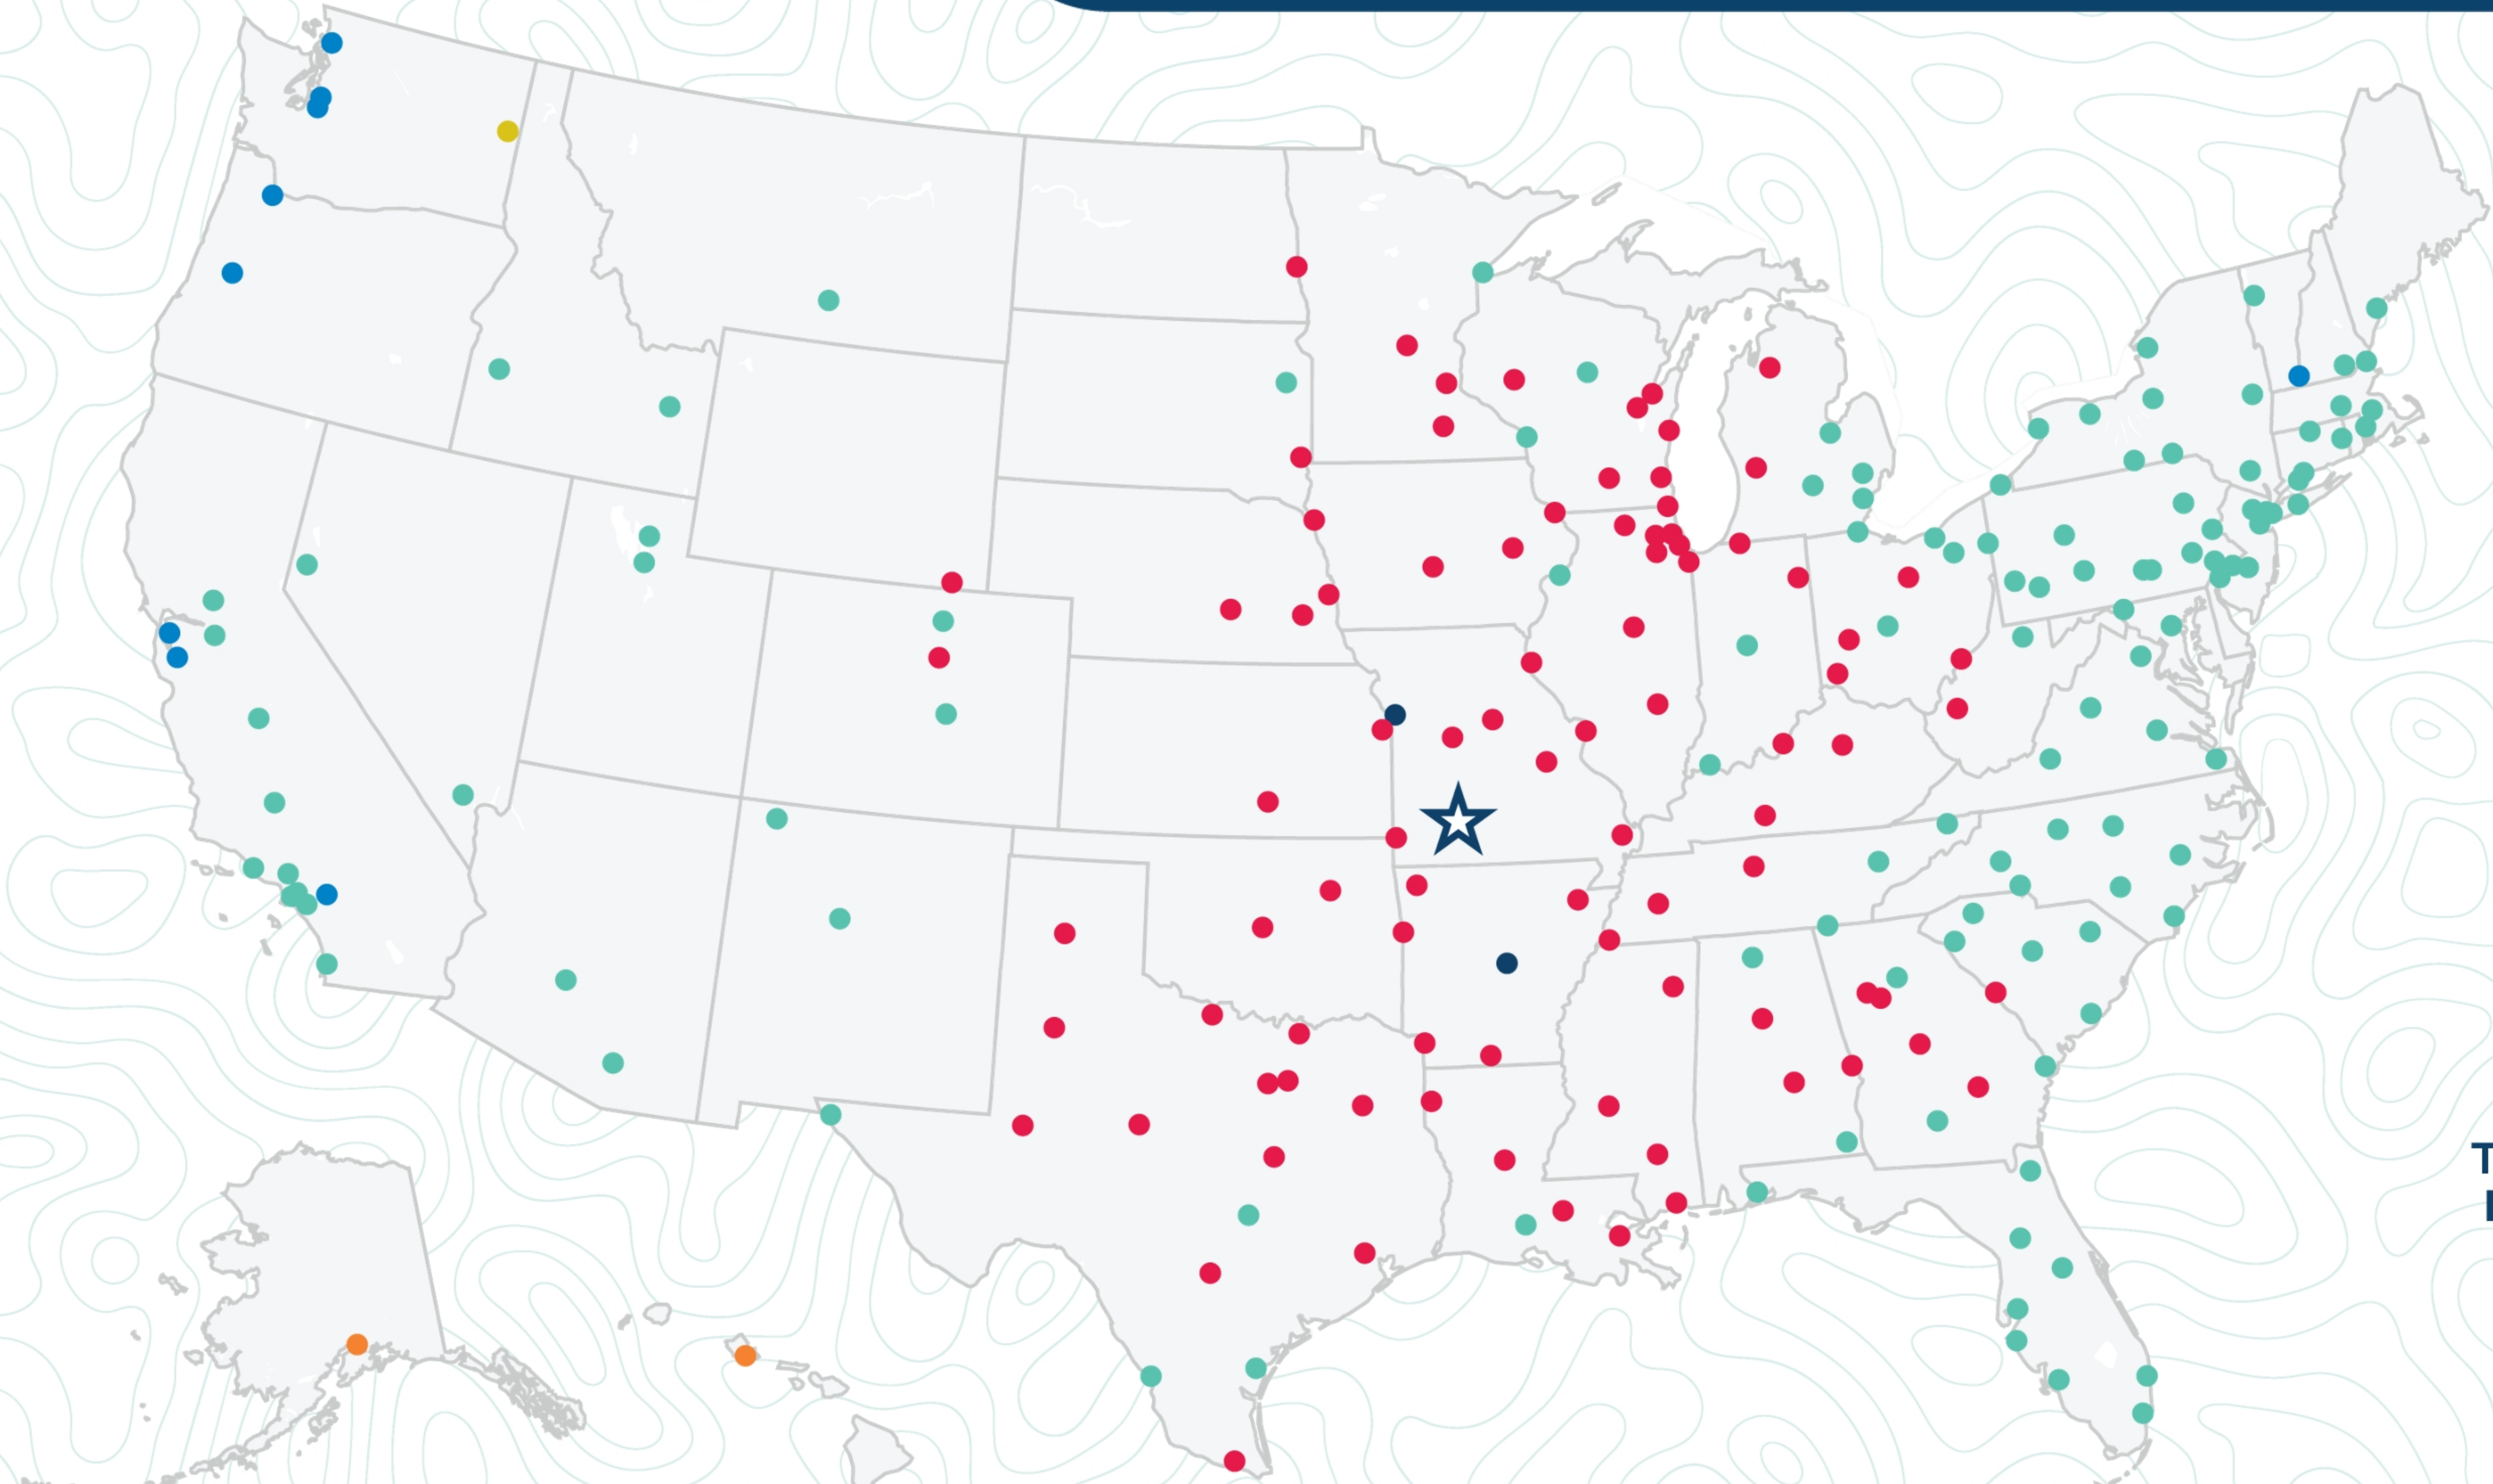

Springfield

100 S. Cartage Road
Strafford, MO 65757
(417) 866-0484

Transit
Days*

- 1
- 2
- 3
- 4
- 5
- 6+

*Map graphically represents outbound transit times to service centers and is for illustrative purposes only.