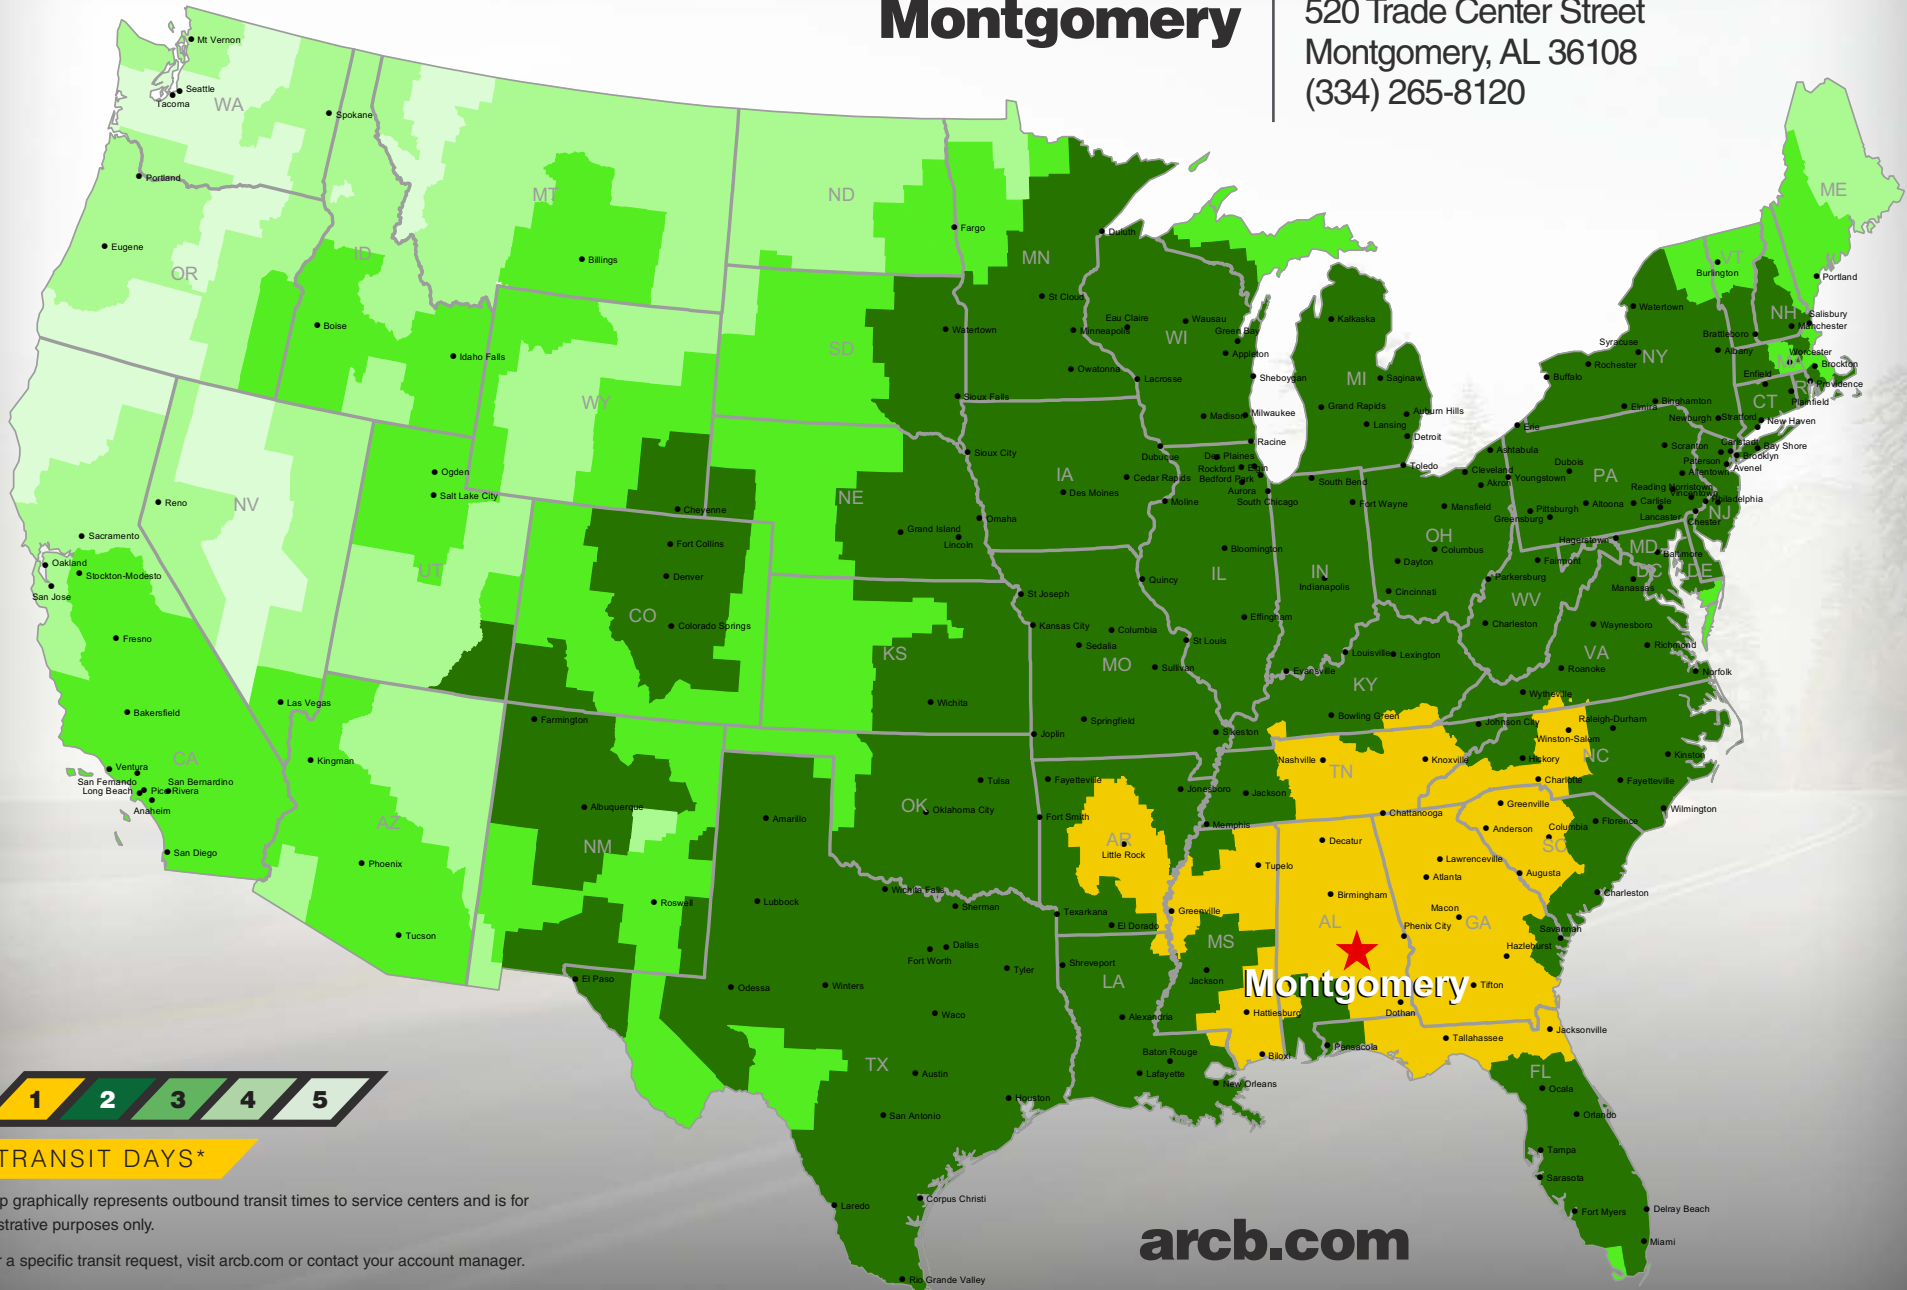

Montgomery

520 Trade Center Street
Montgomery, AL 36108
(334) 265-8120

- 1
- 2
- 3
- 4
- 5

TRANSIT DAYS*

*Map graphically represents outbound transit times to service centers and is for illustrative purposes only.

For a specific transit request, visit arcb.com or contact your account manager.

022018-239