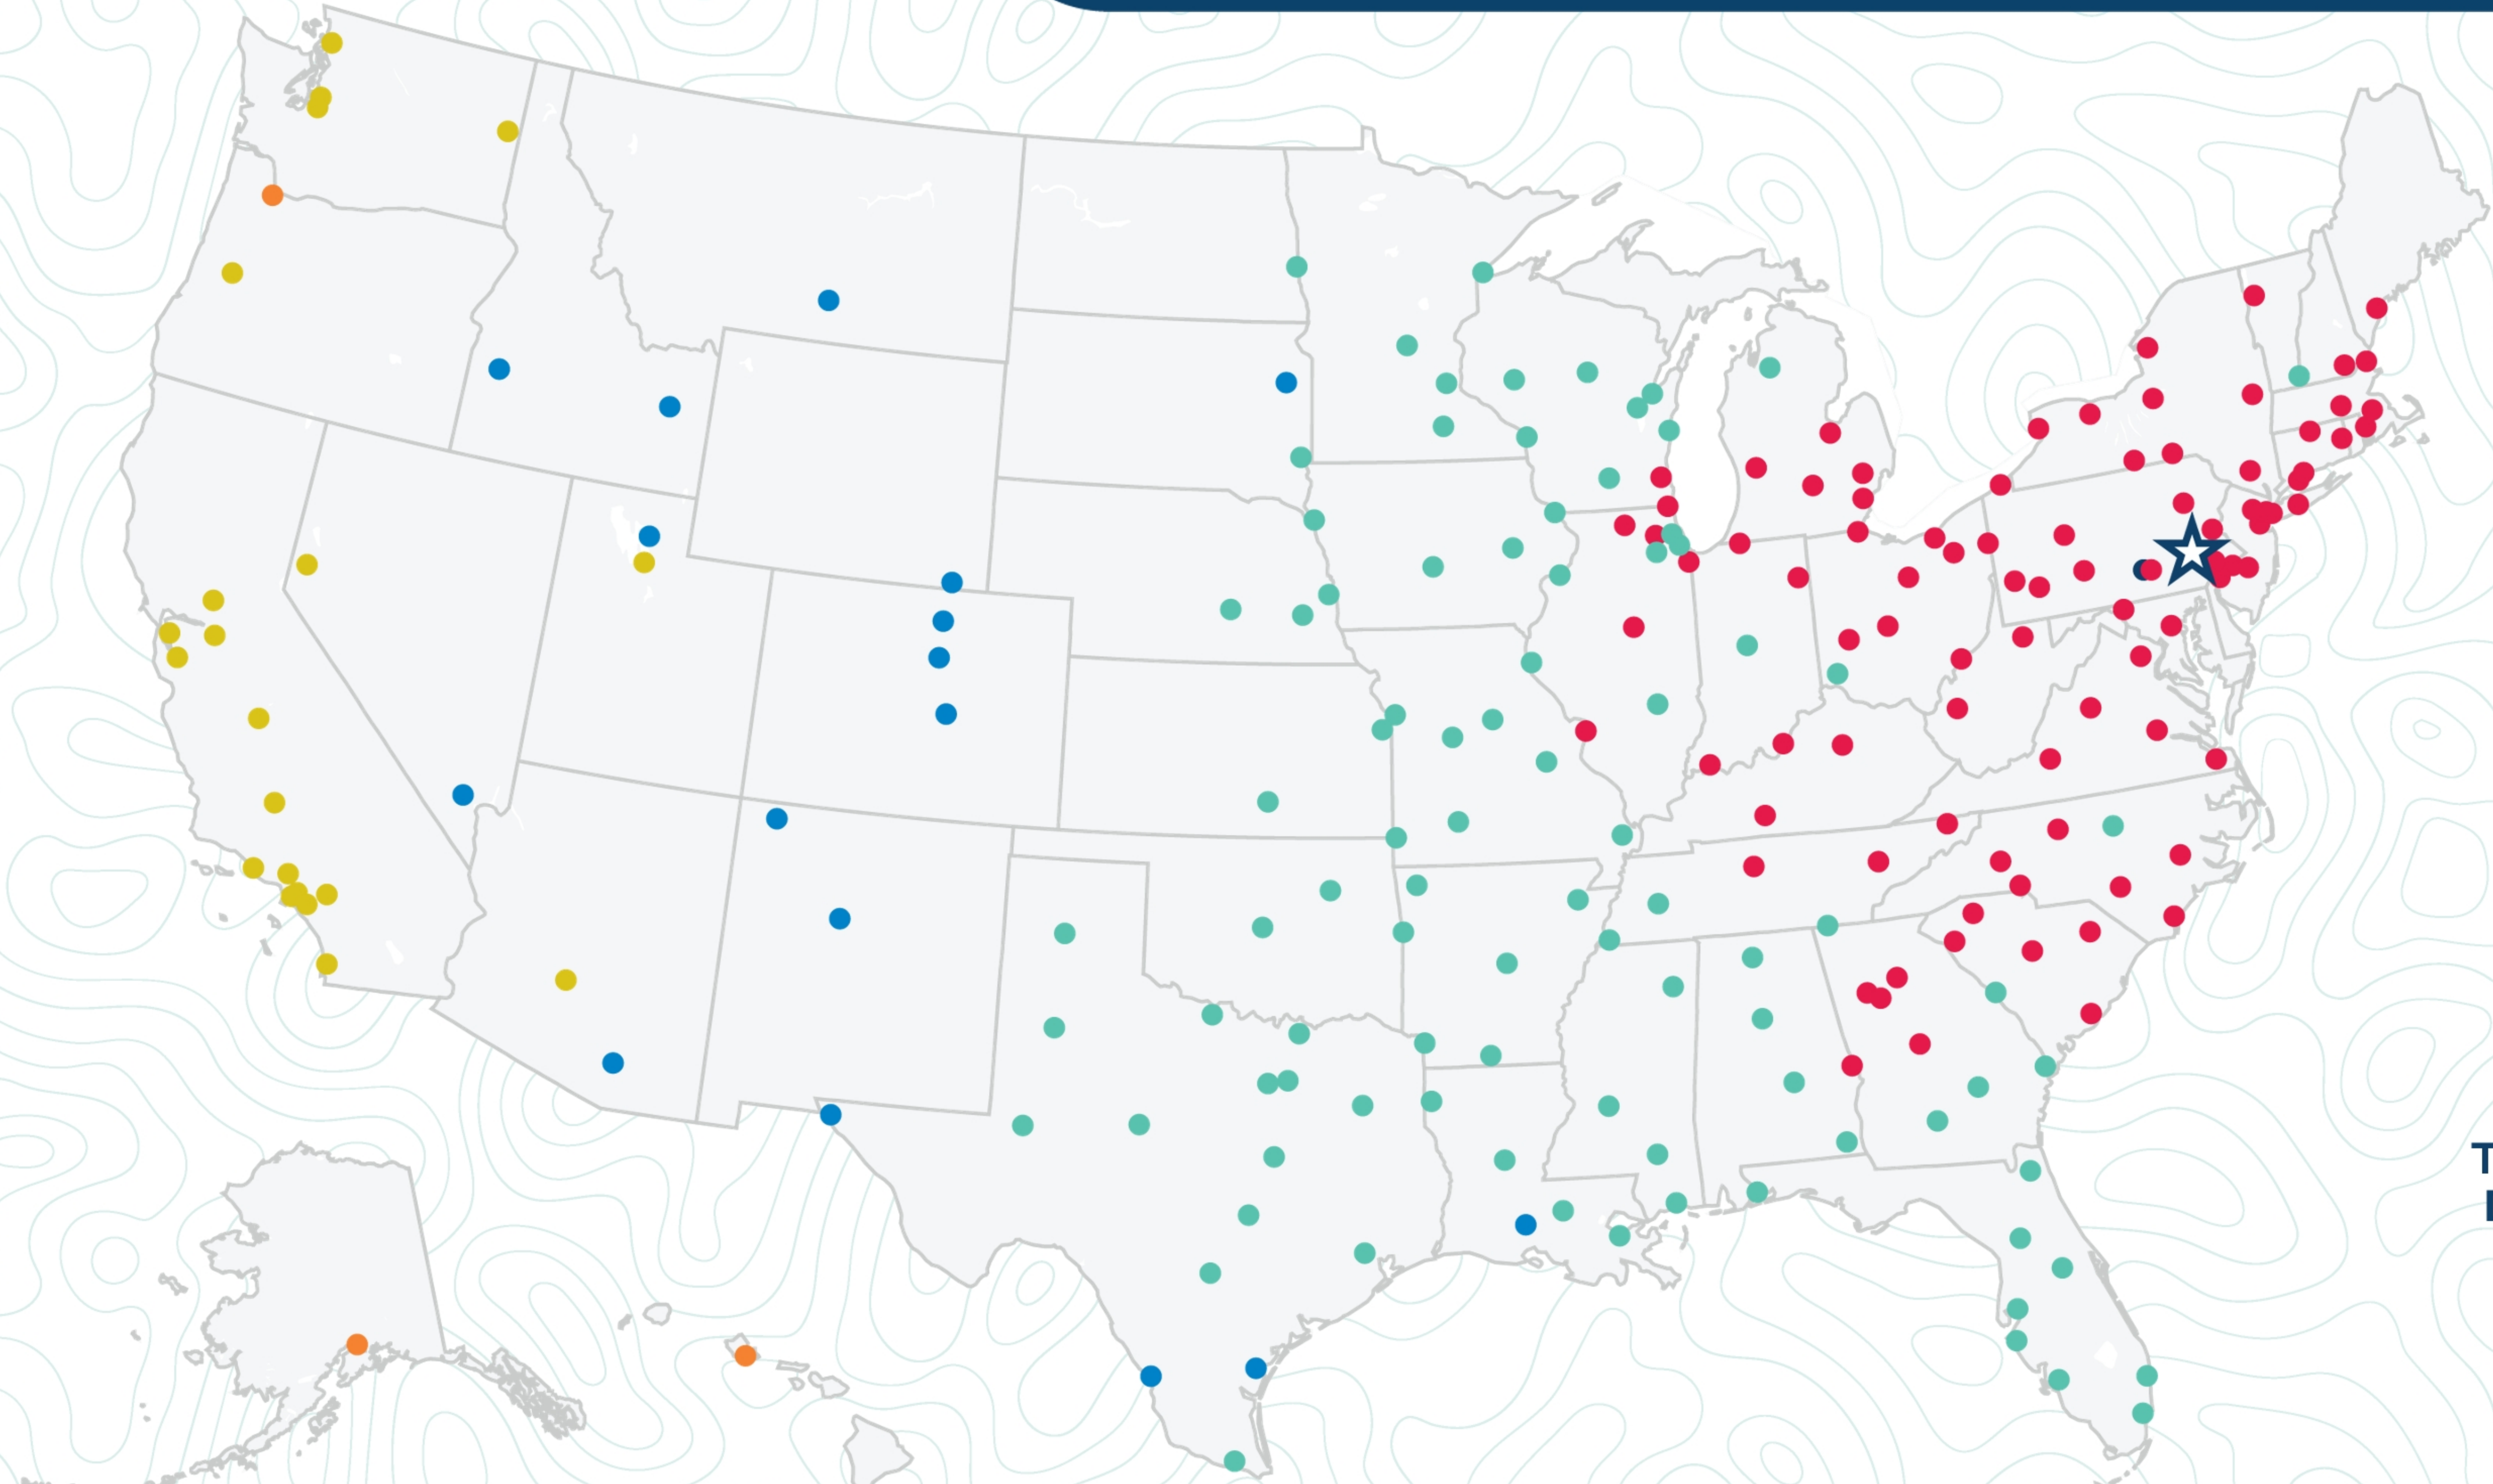

Reading

1515 N Front St
Reading, PA 19601
(610) 736-3299

Transit
Days*

- 1
- 2
- 3
- 4
- 5
- 6+

*Map graphically represents outbound transit times to service centers and is for illustrative purposes only.