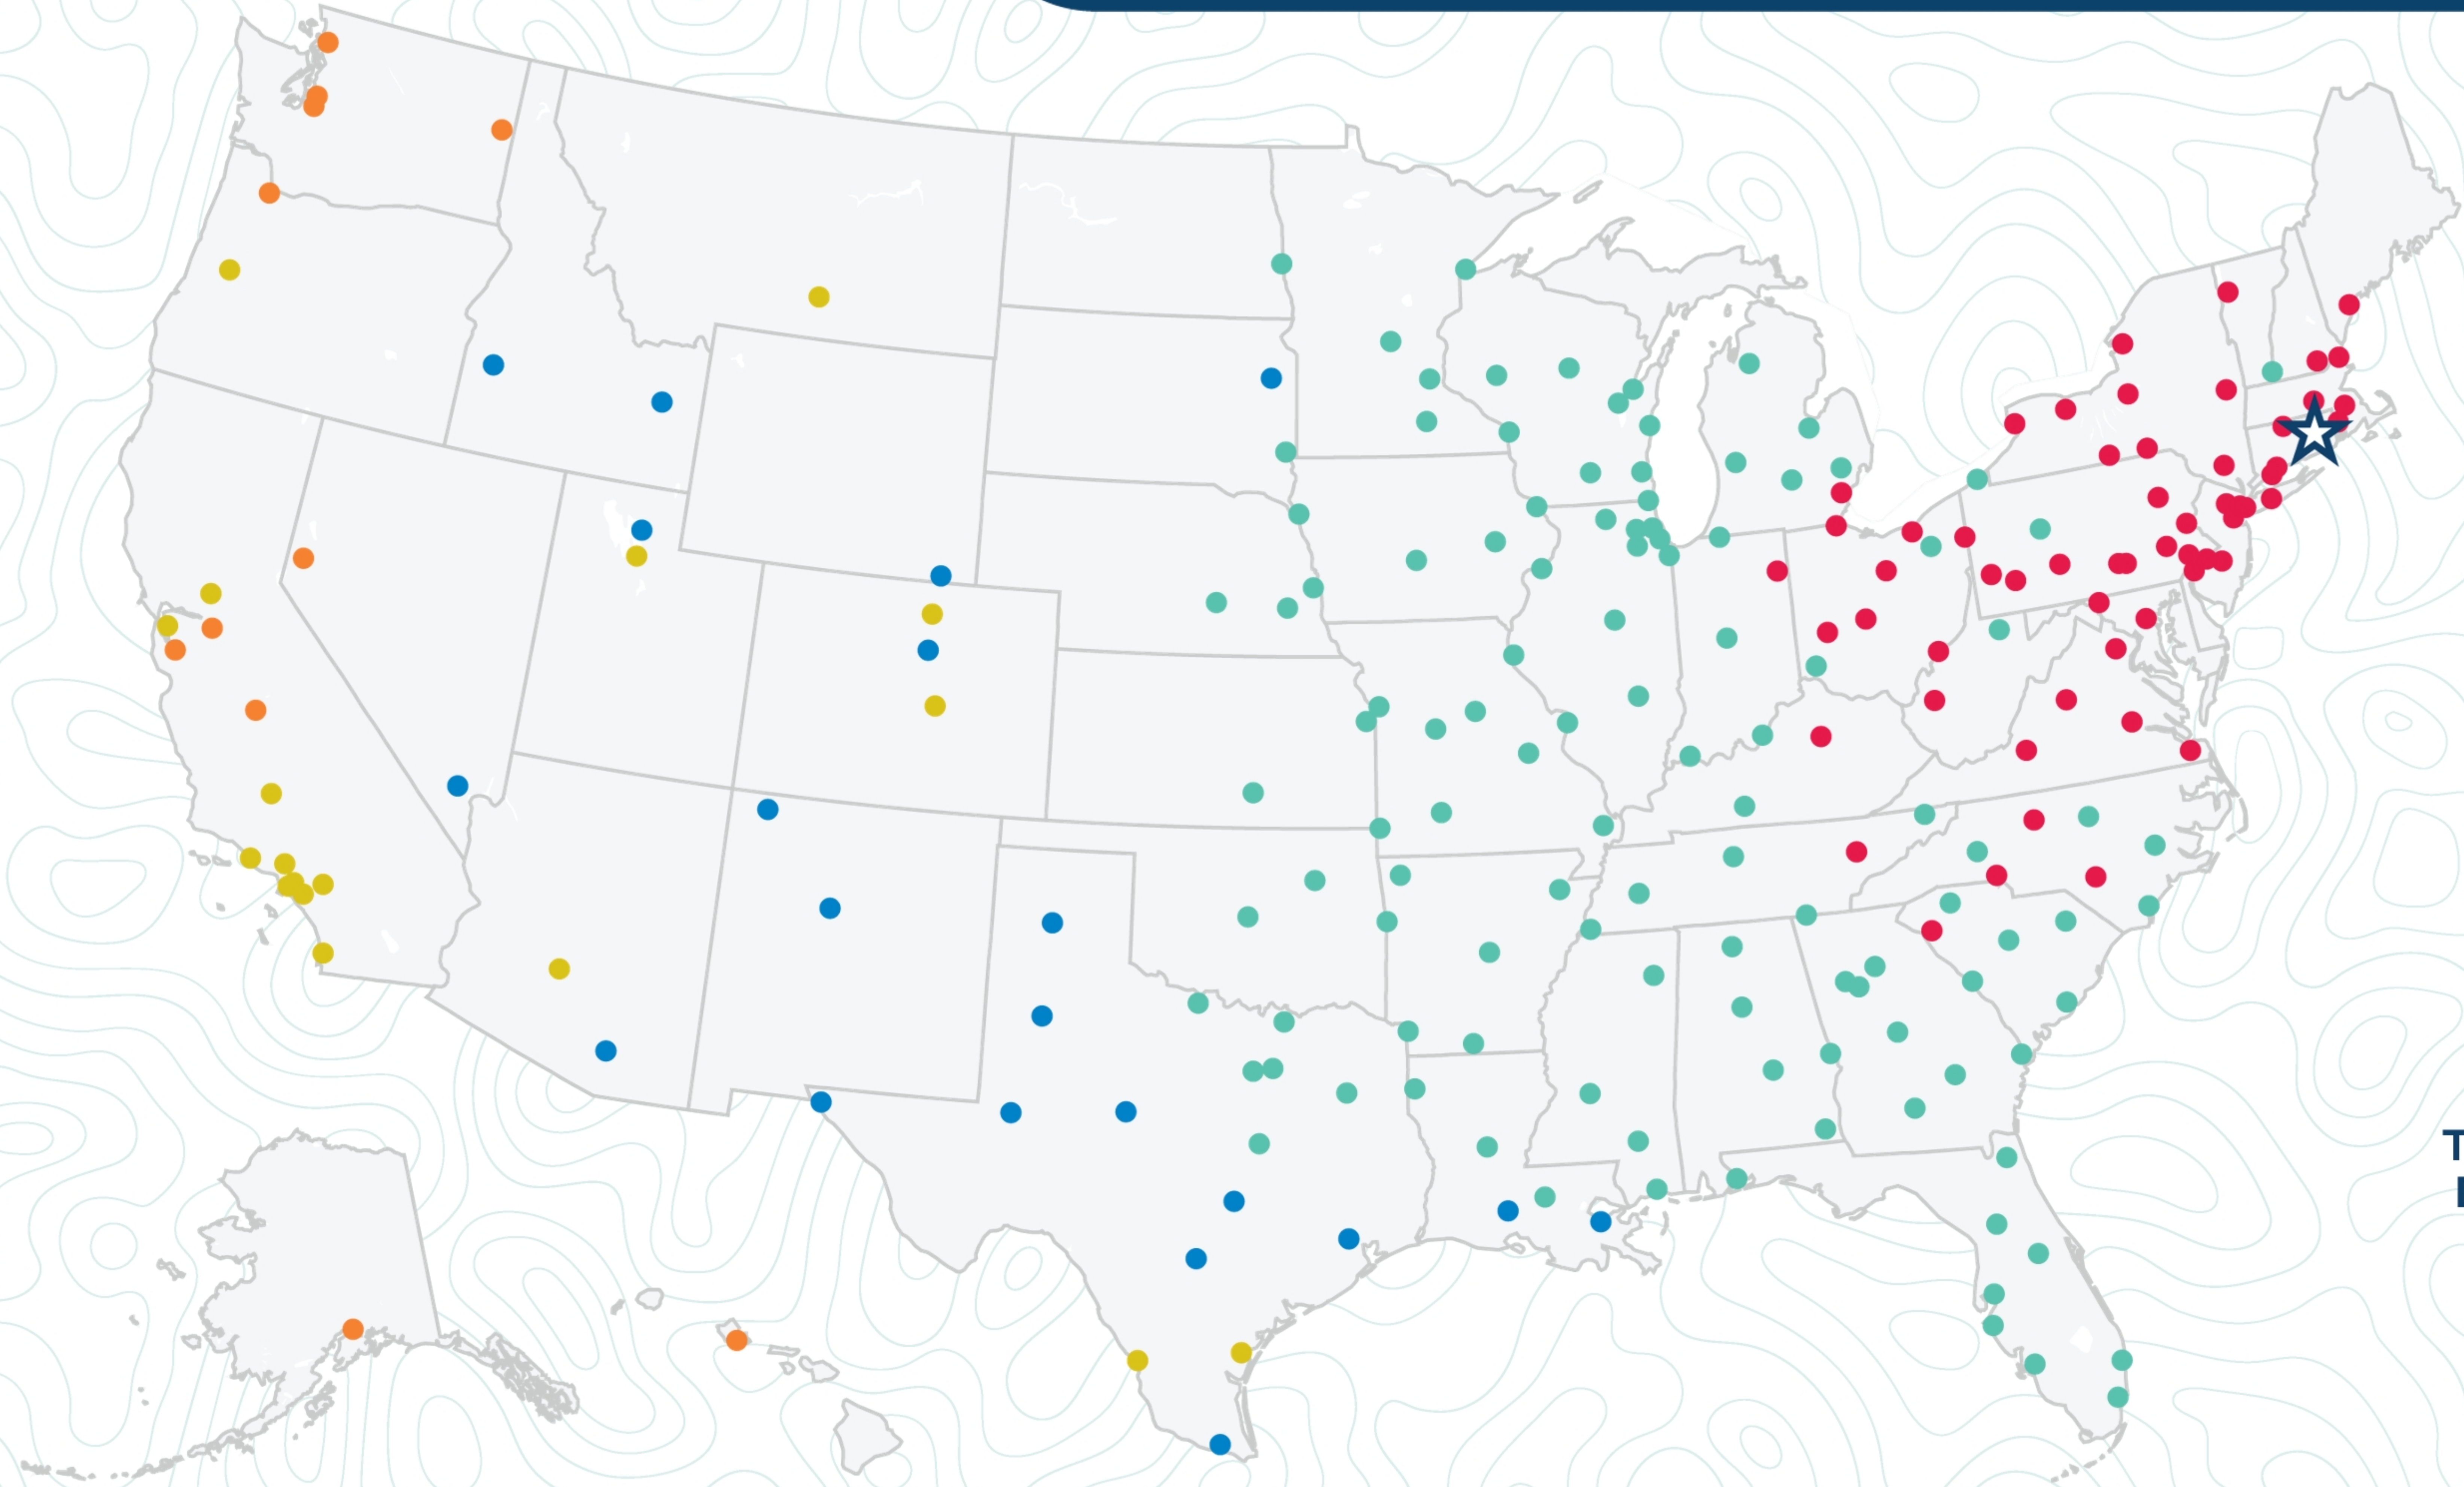

## Plainfield

63 Cemetery Rd  
Plainfield, CT 06374  
(860) 564-2706

Transit  
Days\*

- 1
- 2
- 3
- 4
- 5
- 6+

\*Map graphically represents outbound transit times to service centers and is for illustrative purposes only.