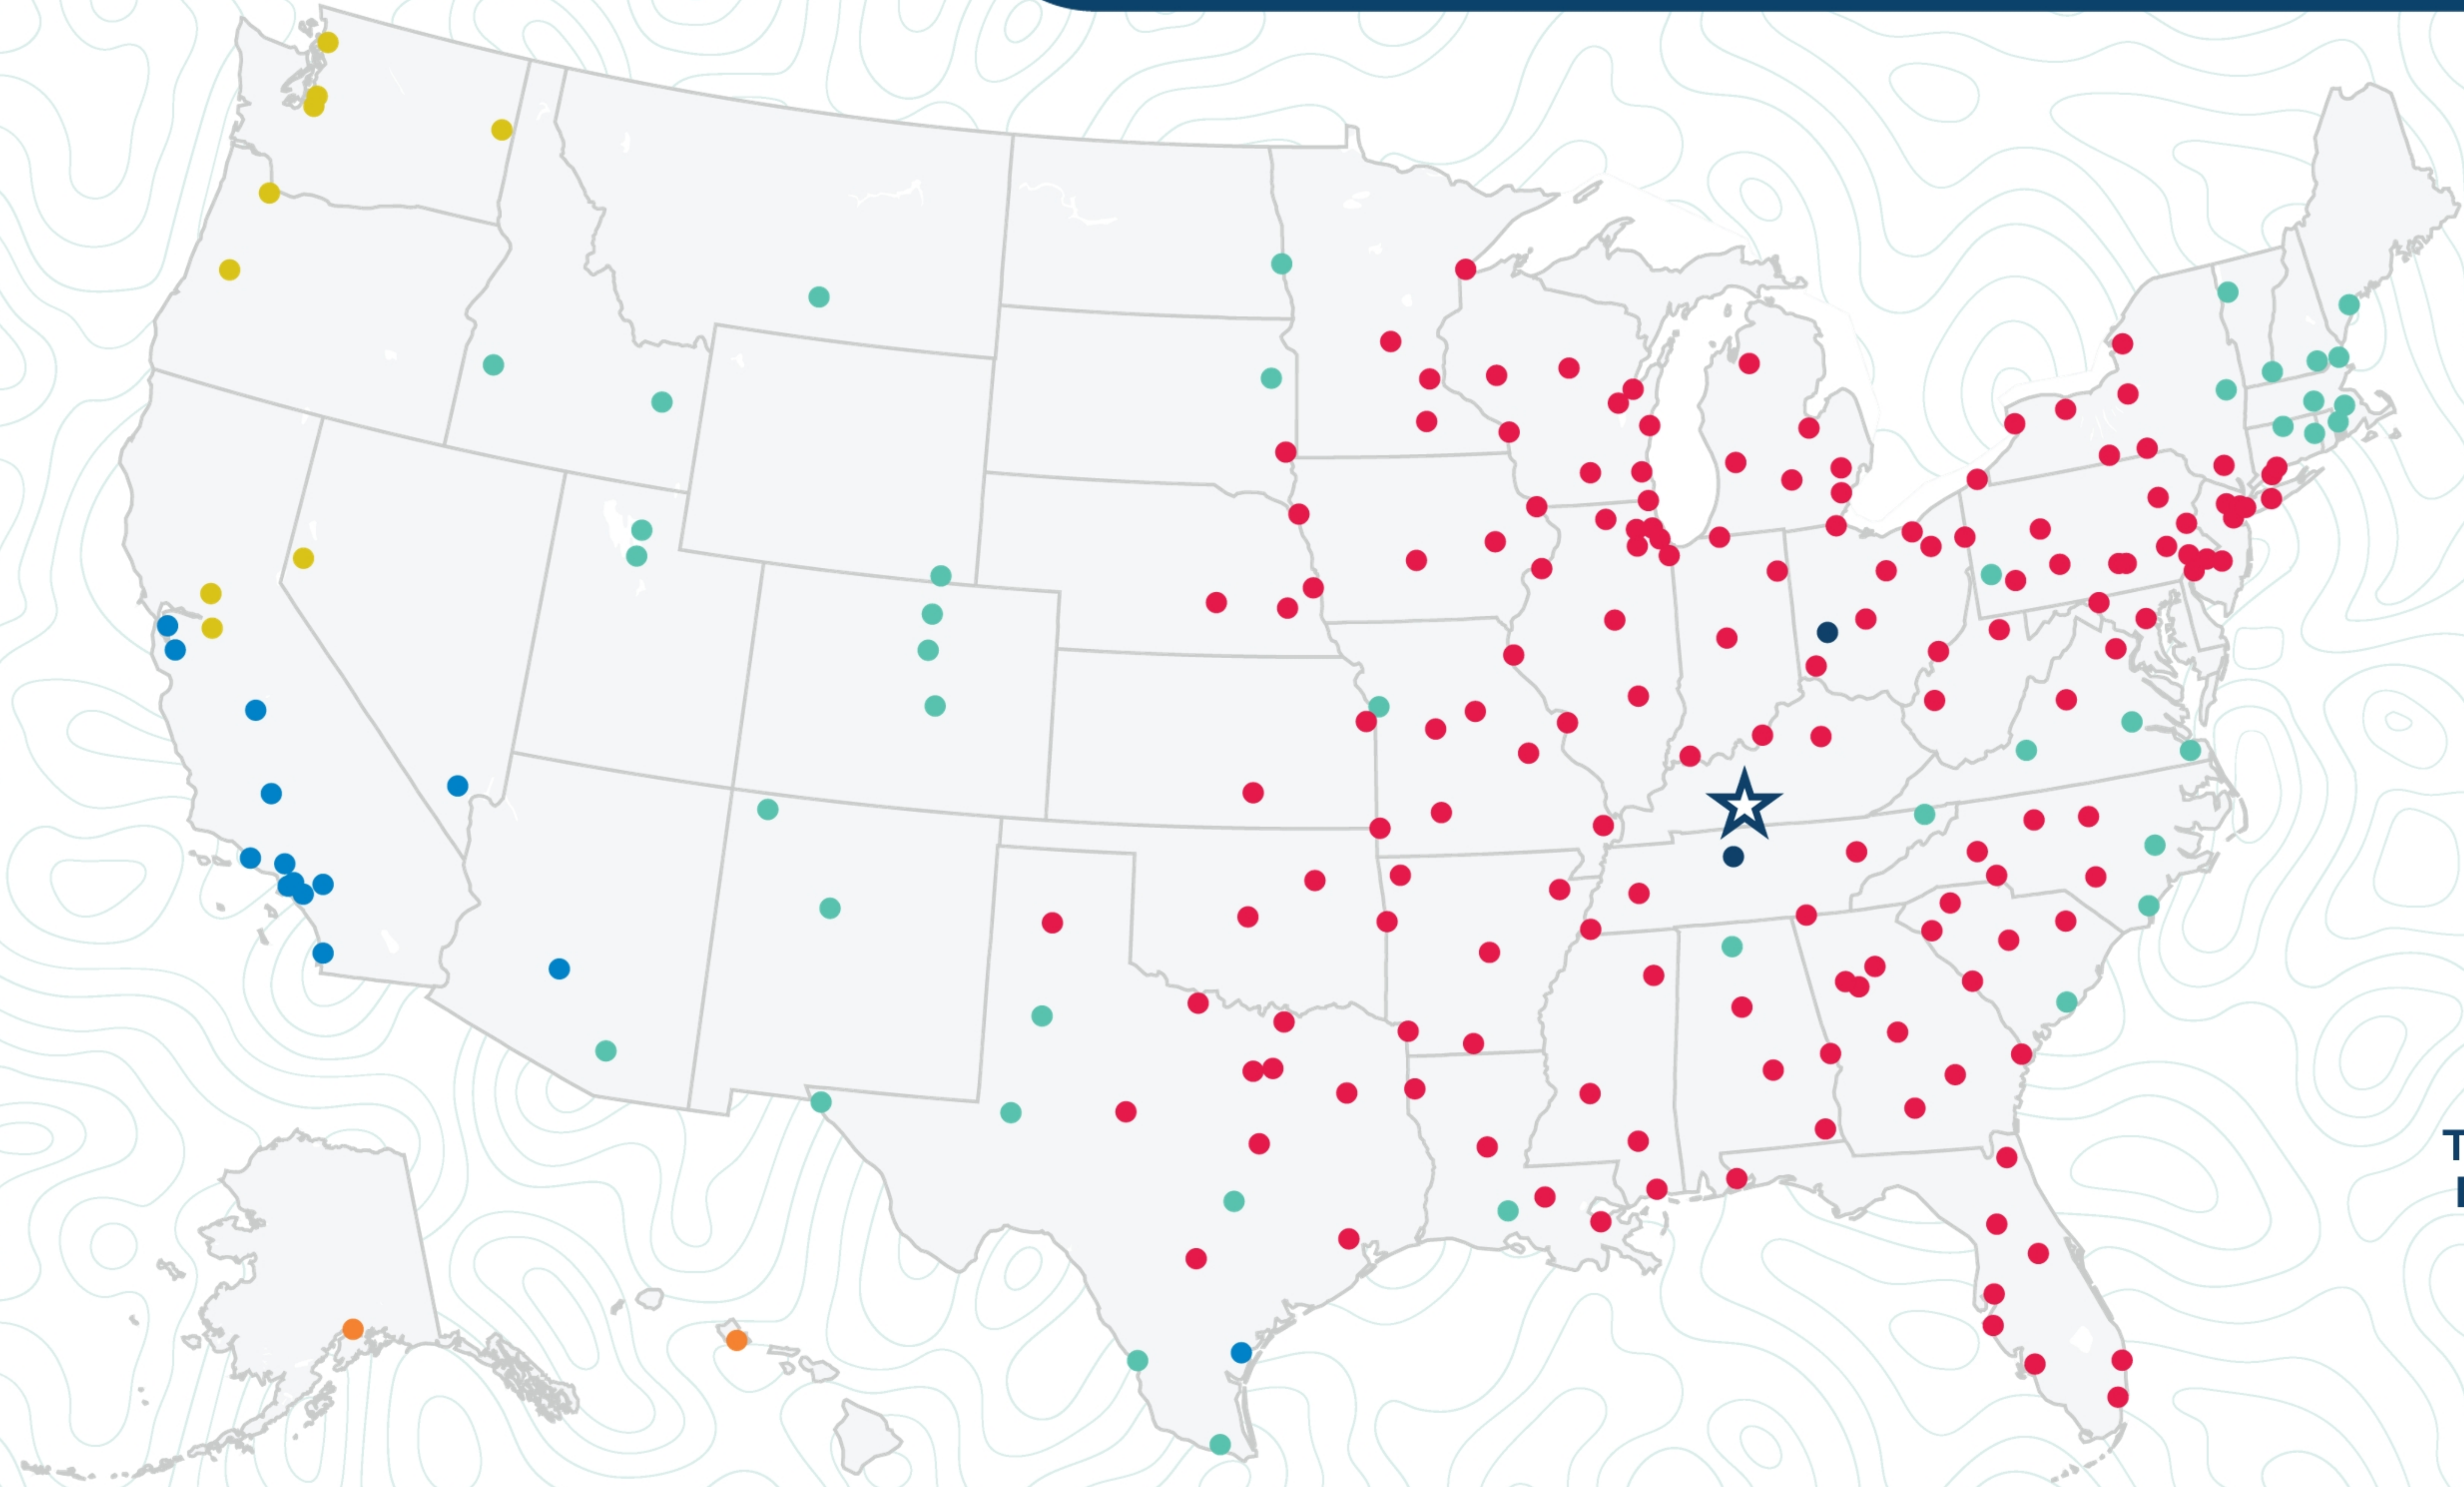

Bowling Green

543b Plum Springs Loop
Bowling Green, KY 42101
(800) 626-7699

Transit
Days*

- 1
- 2
- 3
- 4
- 5
- 6+

*Map graphically represents outbound transit times to service centers and is for illustrative purposes only.