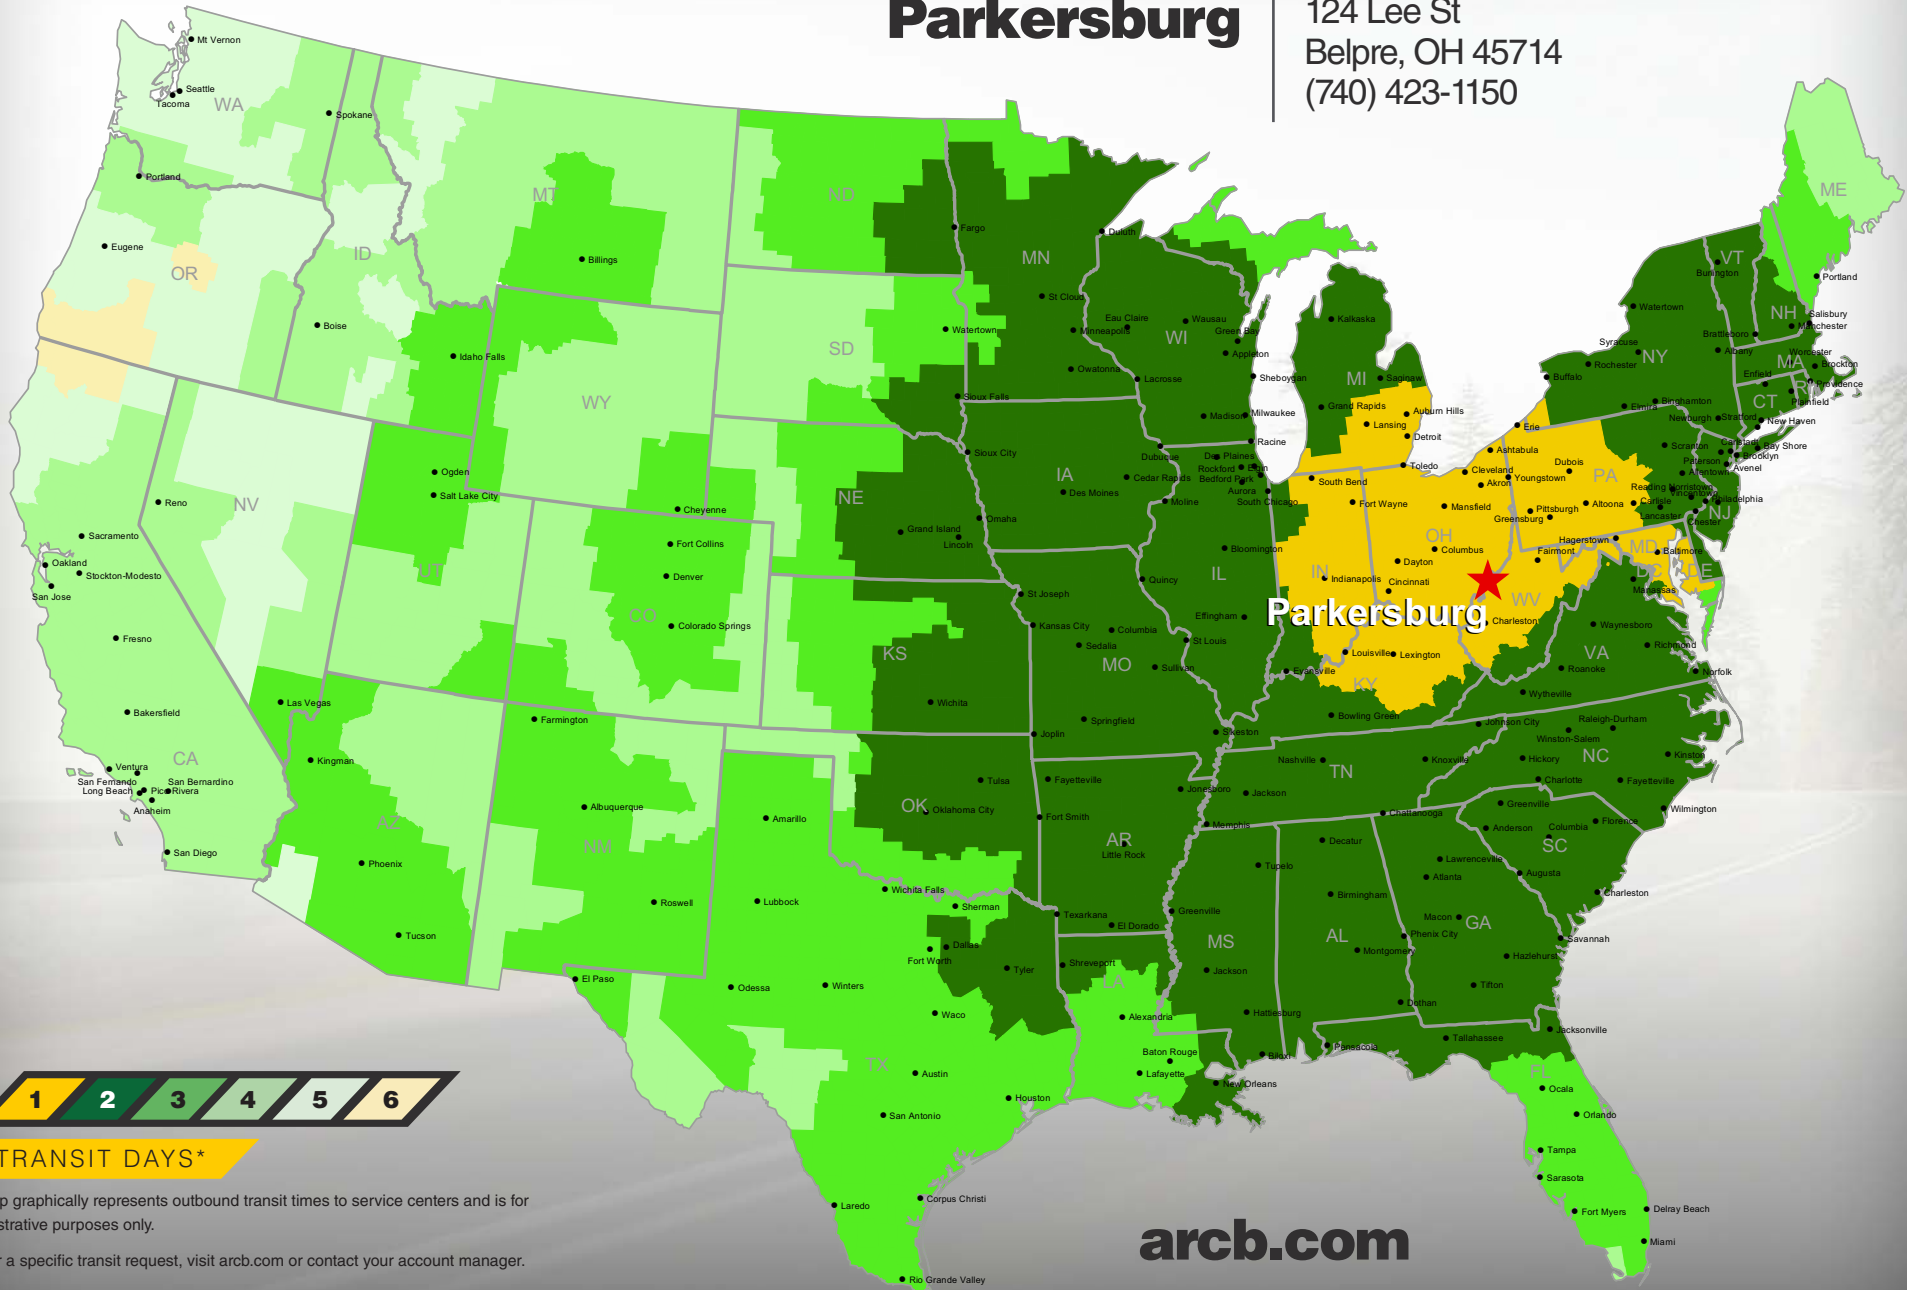

### Parkersburg

124 Lee St  
Belpre, OH 45714  
(740) 423-1150

#### TRANSIT DAYS\*

\*Map graphically represents outbound transit times to service centers and is for illustrative purposes only.

For a specific transit request, visit [arcb.com](http://arcb.com) or contact your account manager.