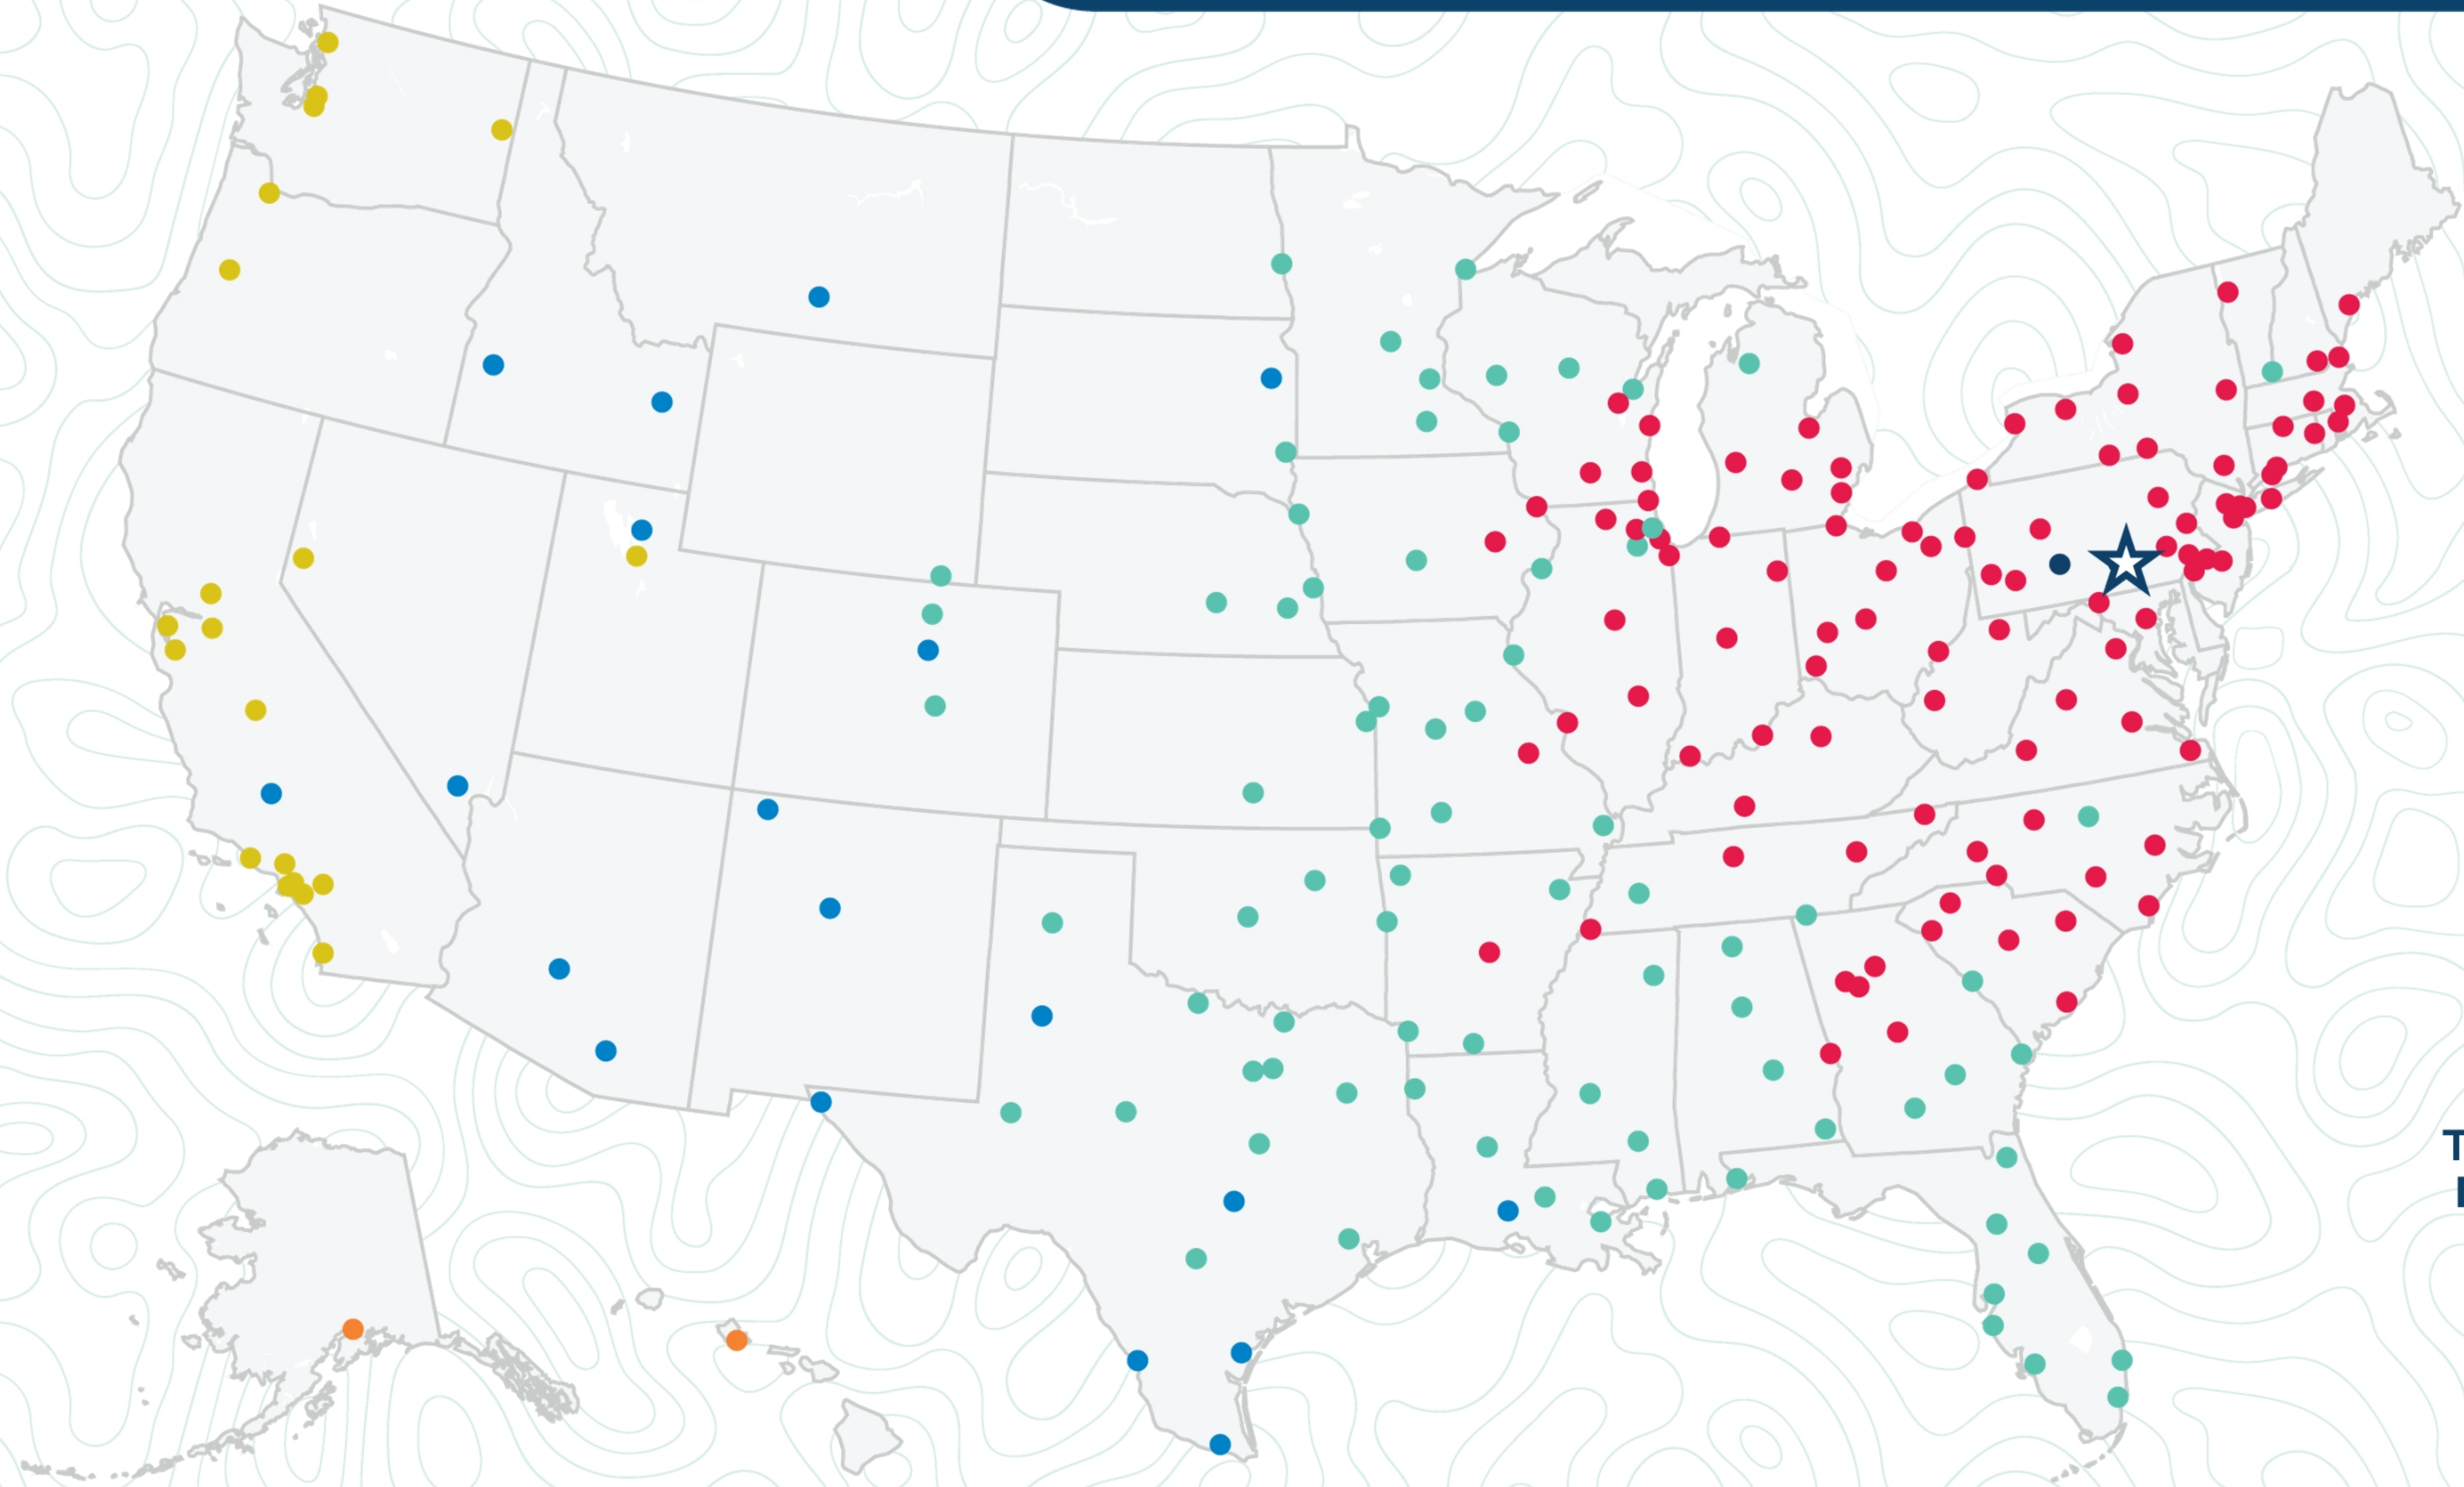

Camp Hill

2800 Appleton Street
Camp Hill, PA 17011
(717) 224-2876

Transit Days*

- 1
- 2
- 3
- 4
- 5
- 6+

*Map graphically represents outbound transit times to service centers and is for illustrative purposes only.