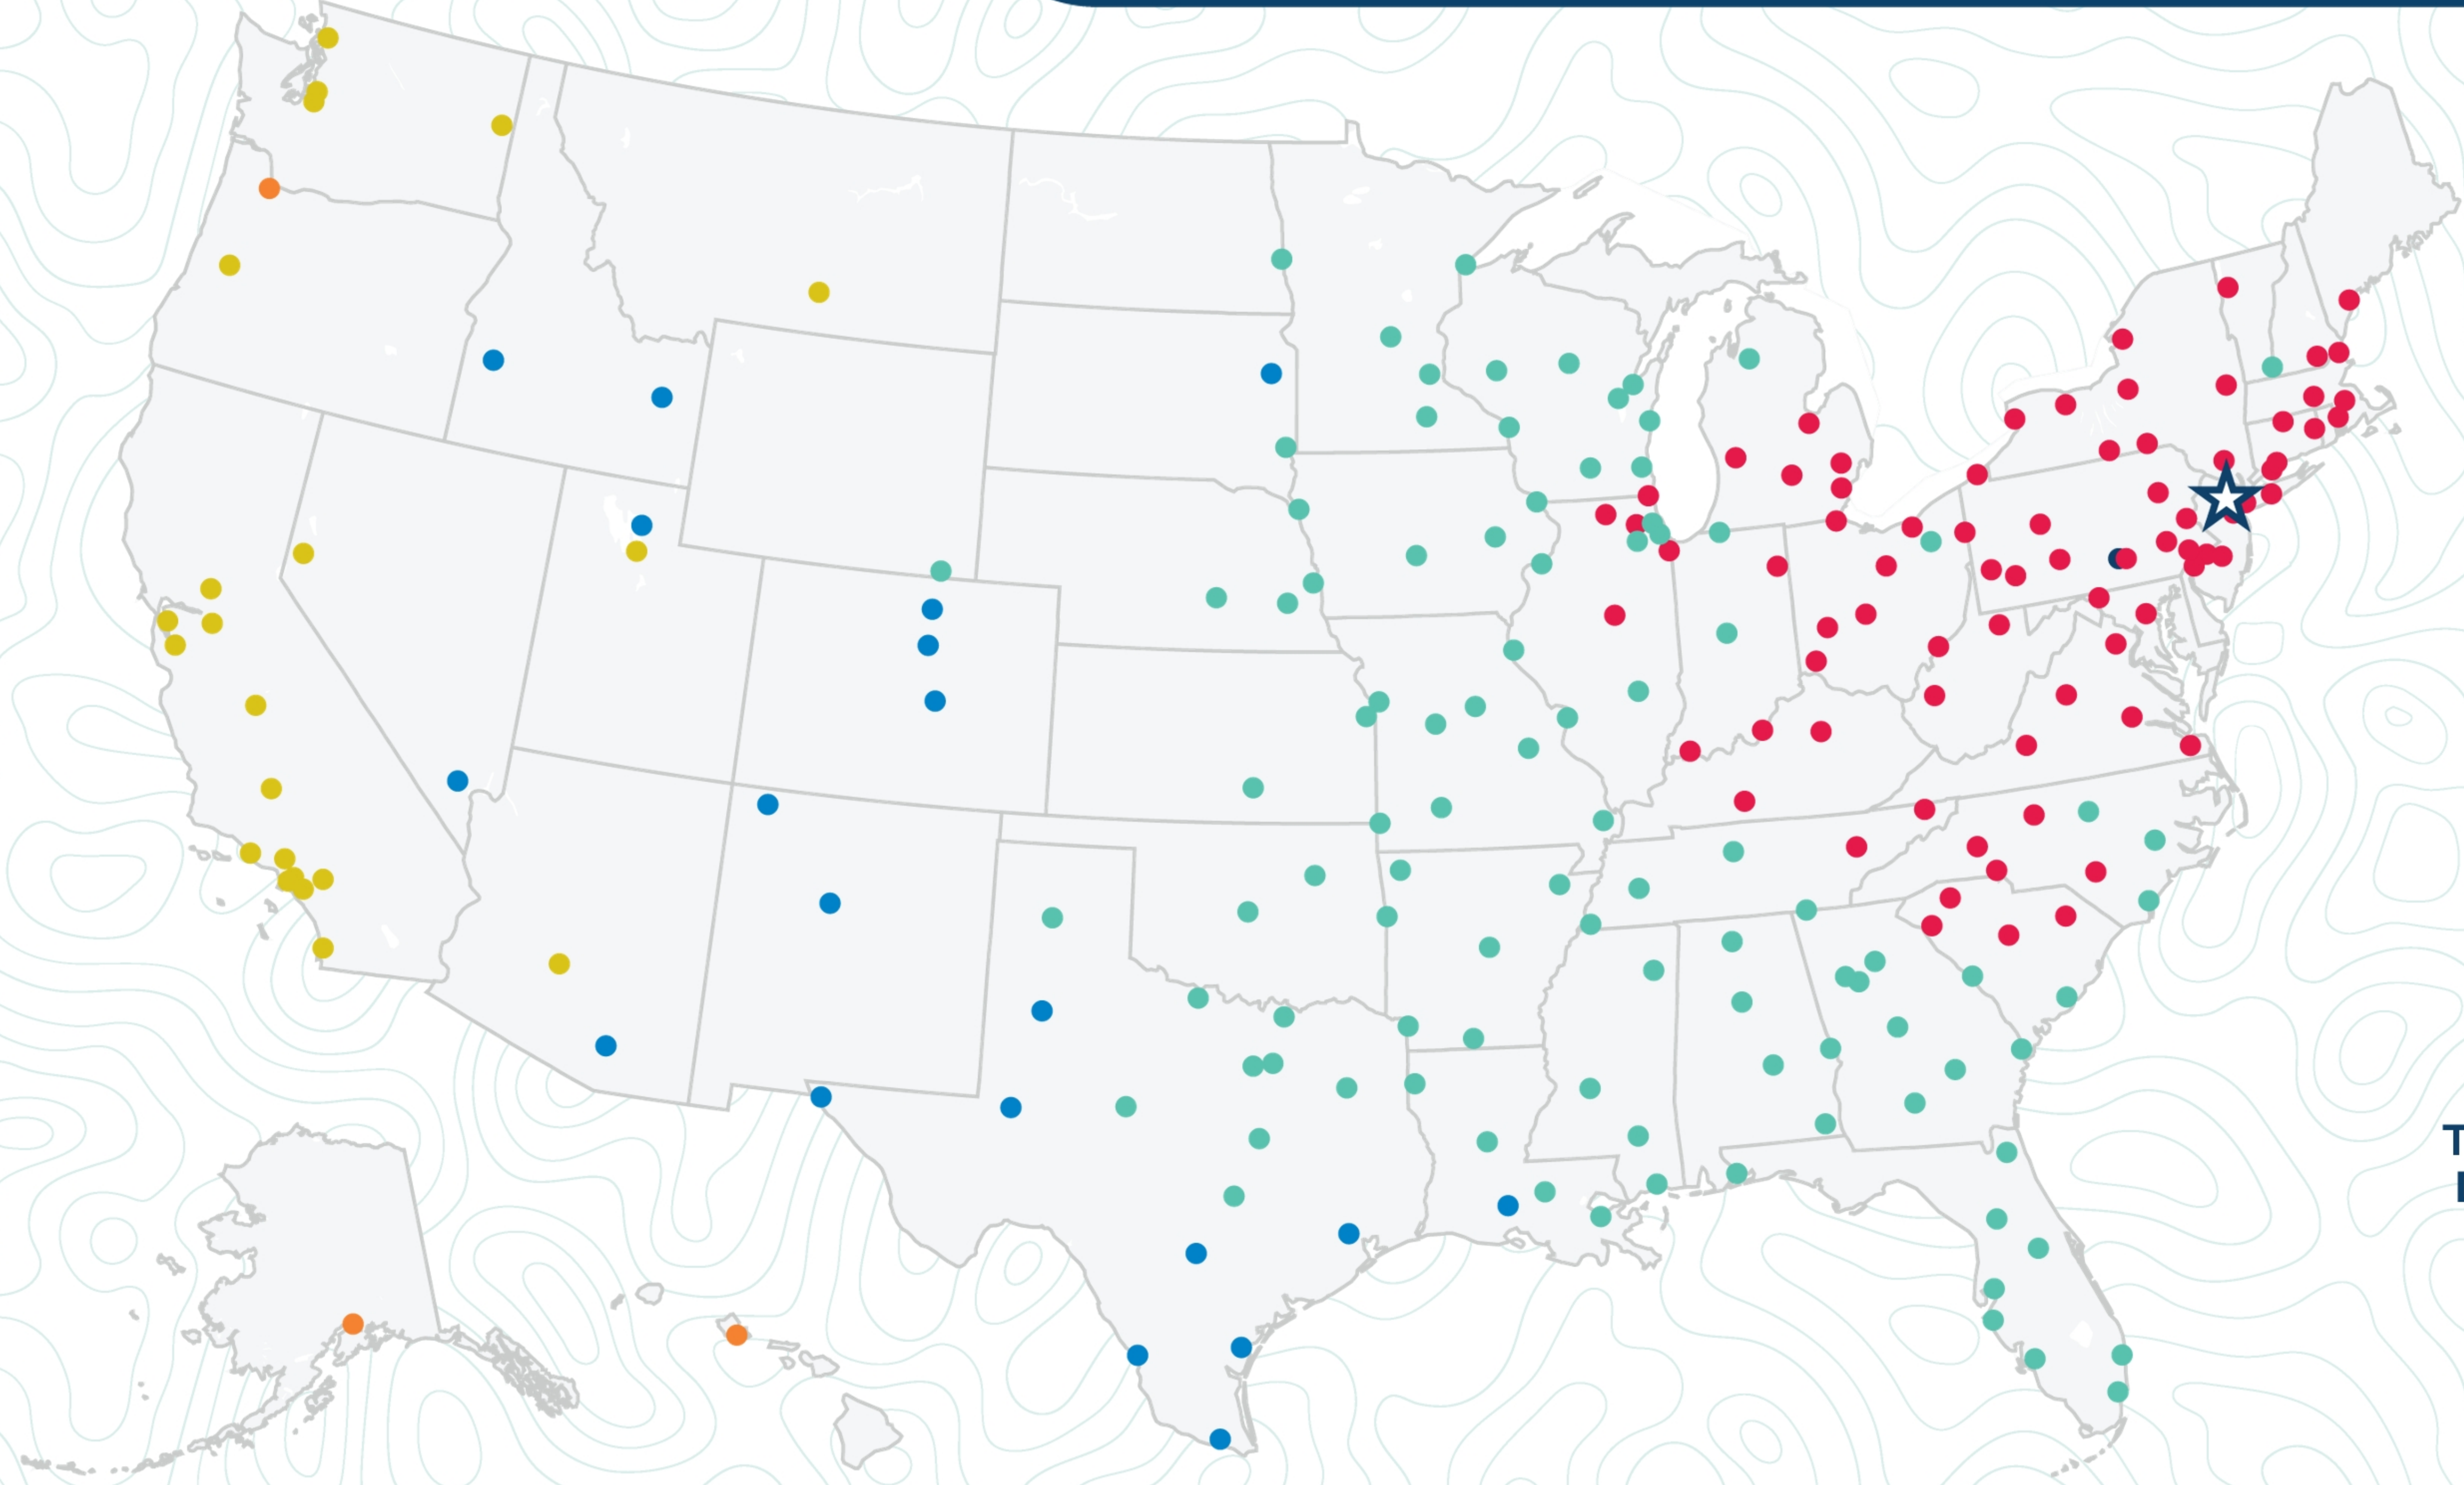

Paterson

9 Route 46 East
Pine Brook, NJ 07058
(973) 882-0116

Transit
Days*

- 1
- 2
- 3
- 4
- 5
- 6+

*Map graphically represents outbound transit times to service centers and is for illustrative purposes only.