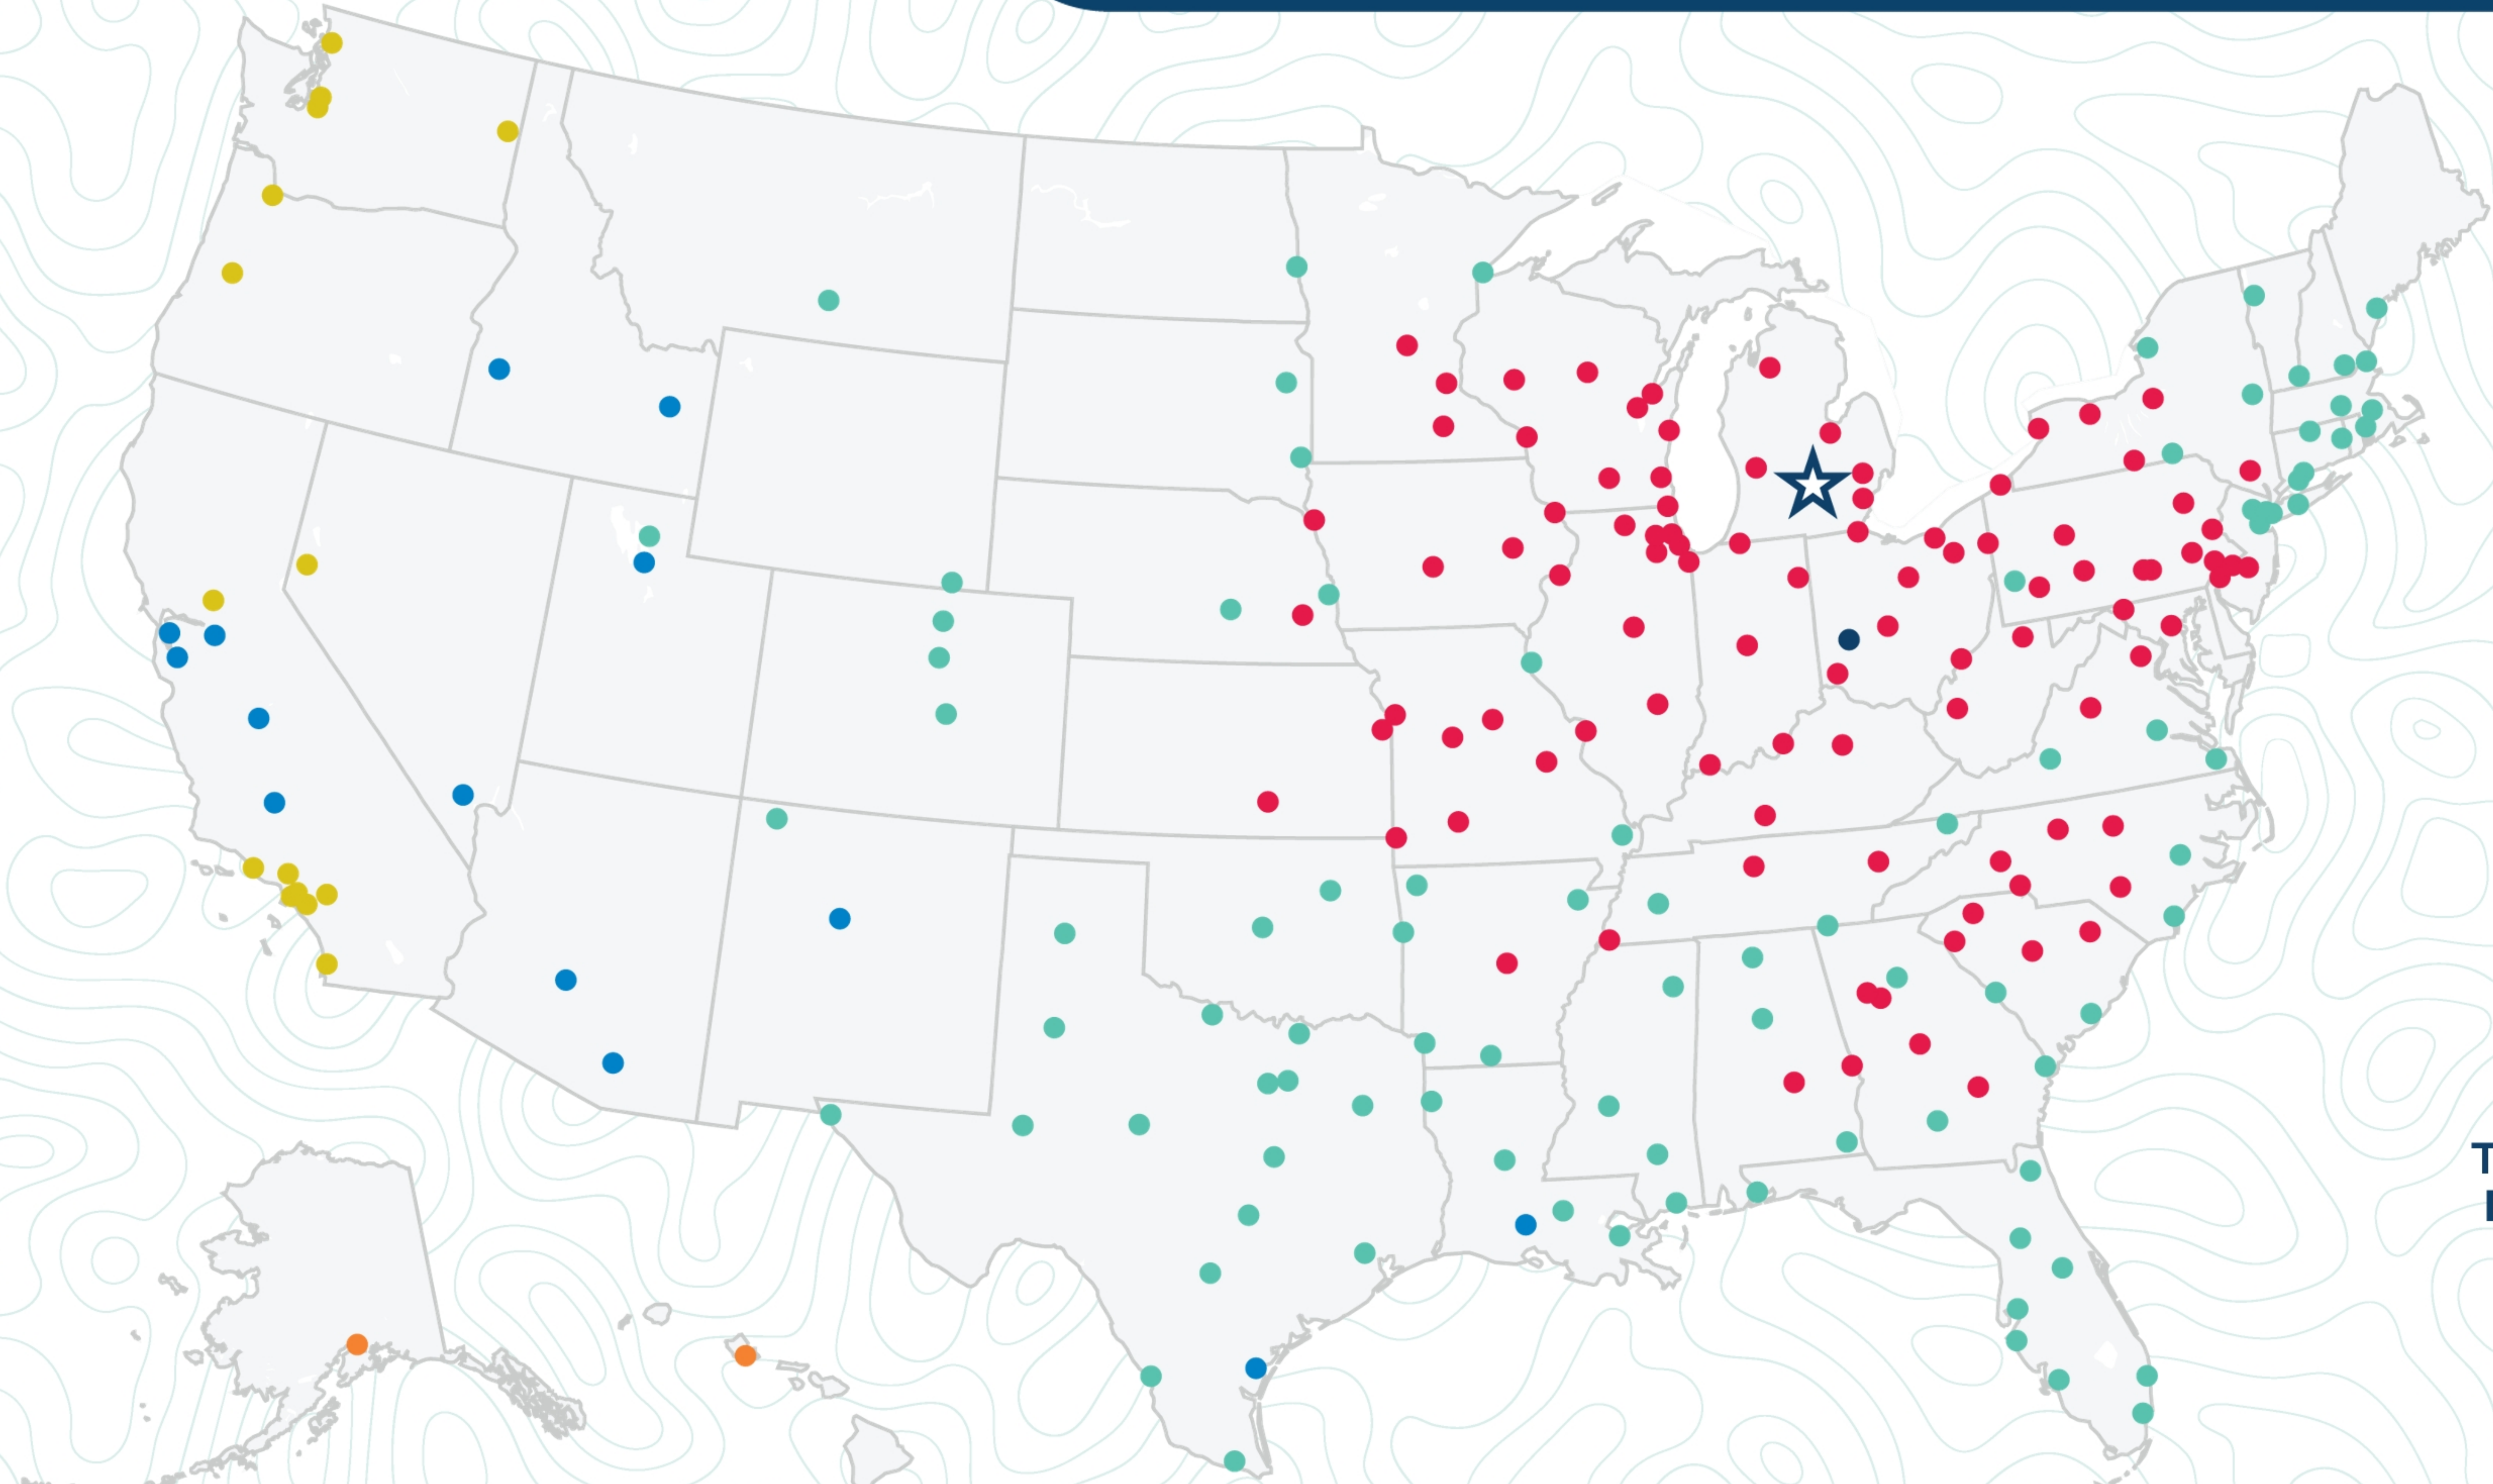

Lansing

841 Kim Drive  
Mason, MI 48854  
(517) 244-1160

Transit  
Days\*

- 1
- 2
- 3
- 4
- 5
- 6+

\*Map graphically represents outbound transit times to service centers and is for illustrative purposes only.