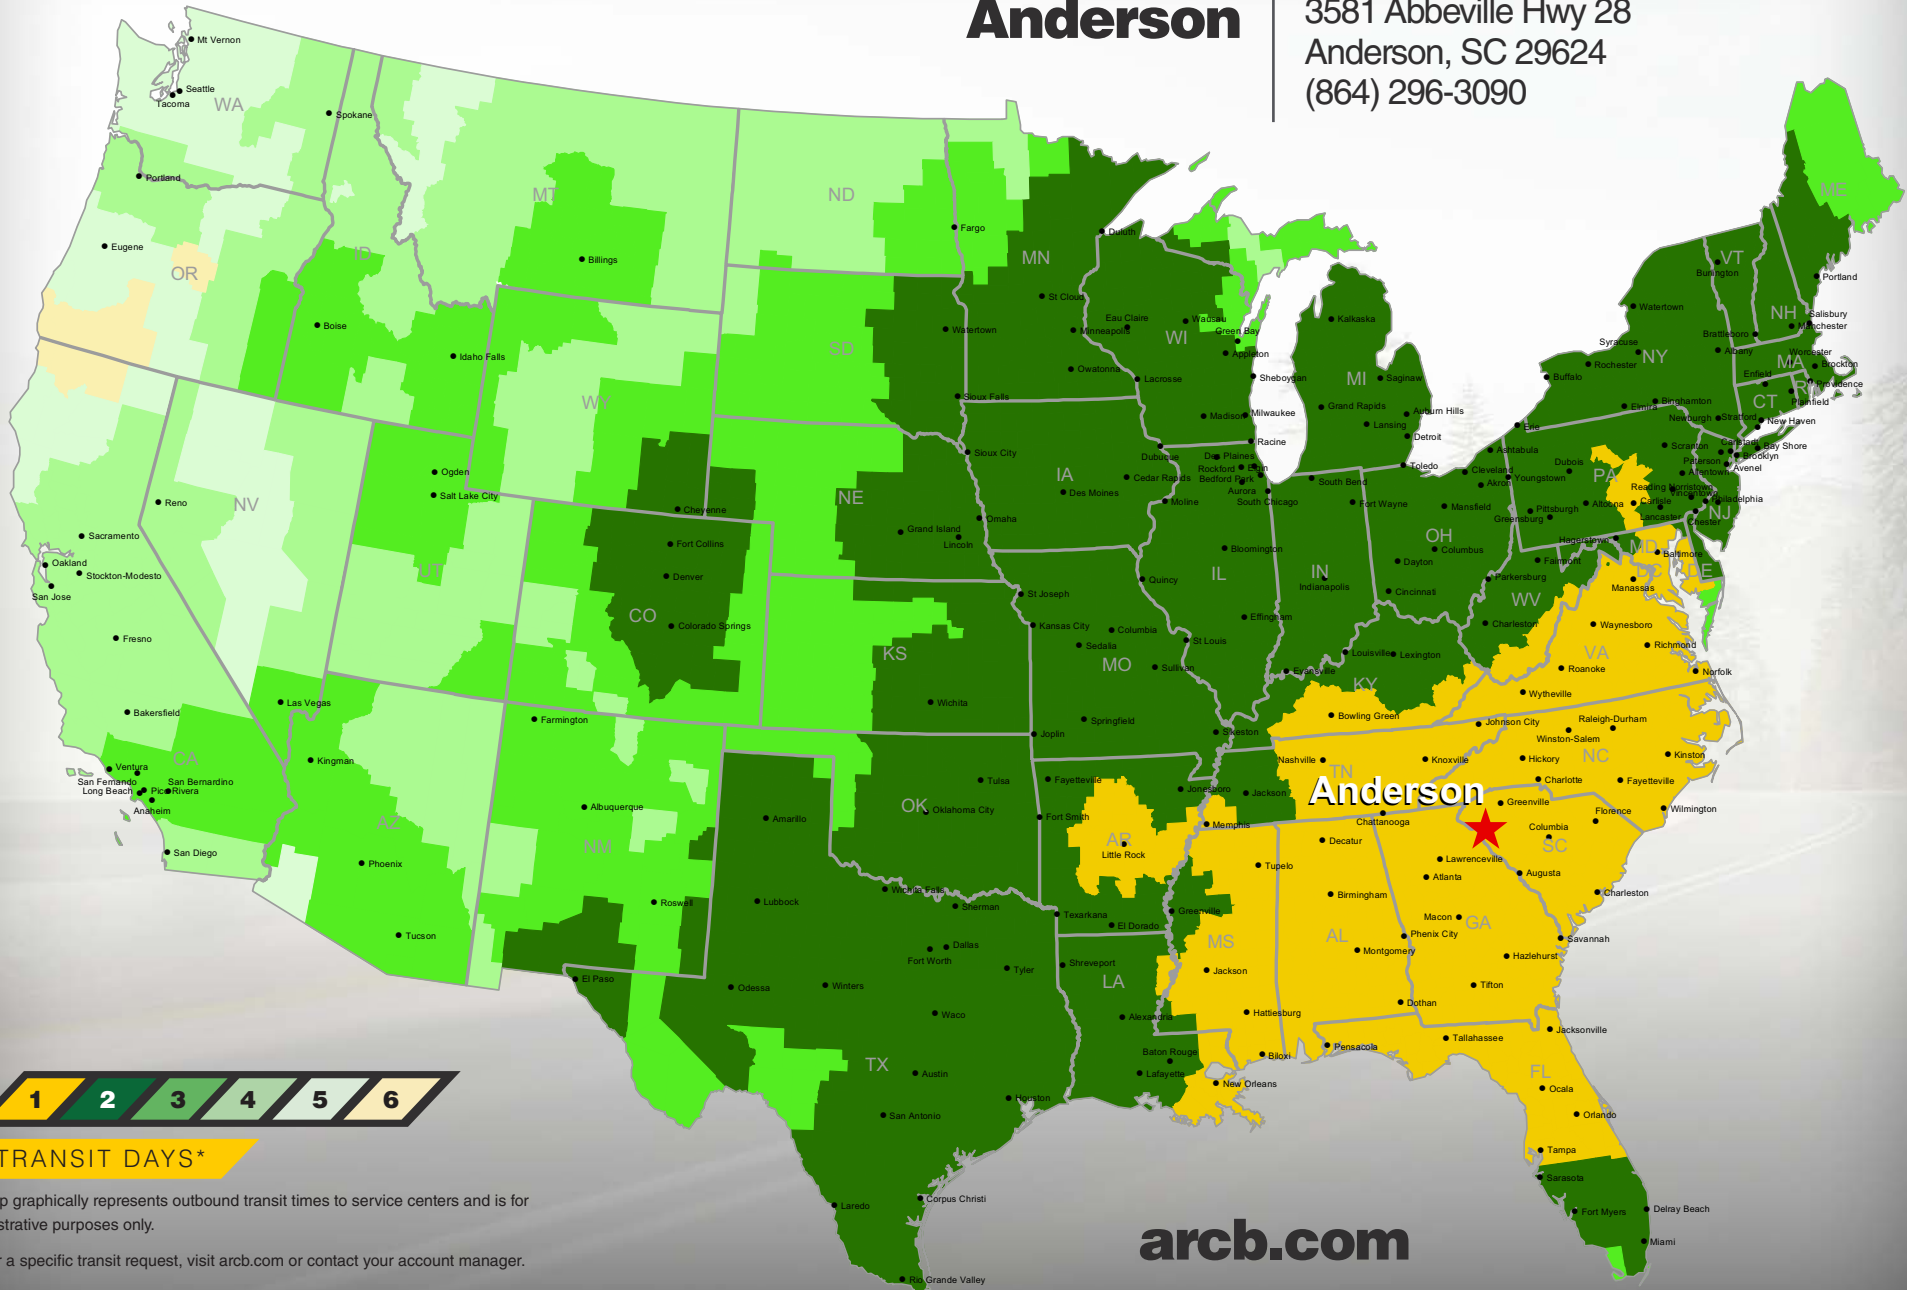

#### TRANSIT DAYS\*

\*Map graphically represents outbound transit times to service centers and is for illustrative purposes only.

For a specific transit request, visit [arcb.com](http://arcb.com) or contact your account manager.