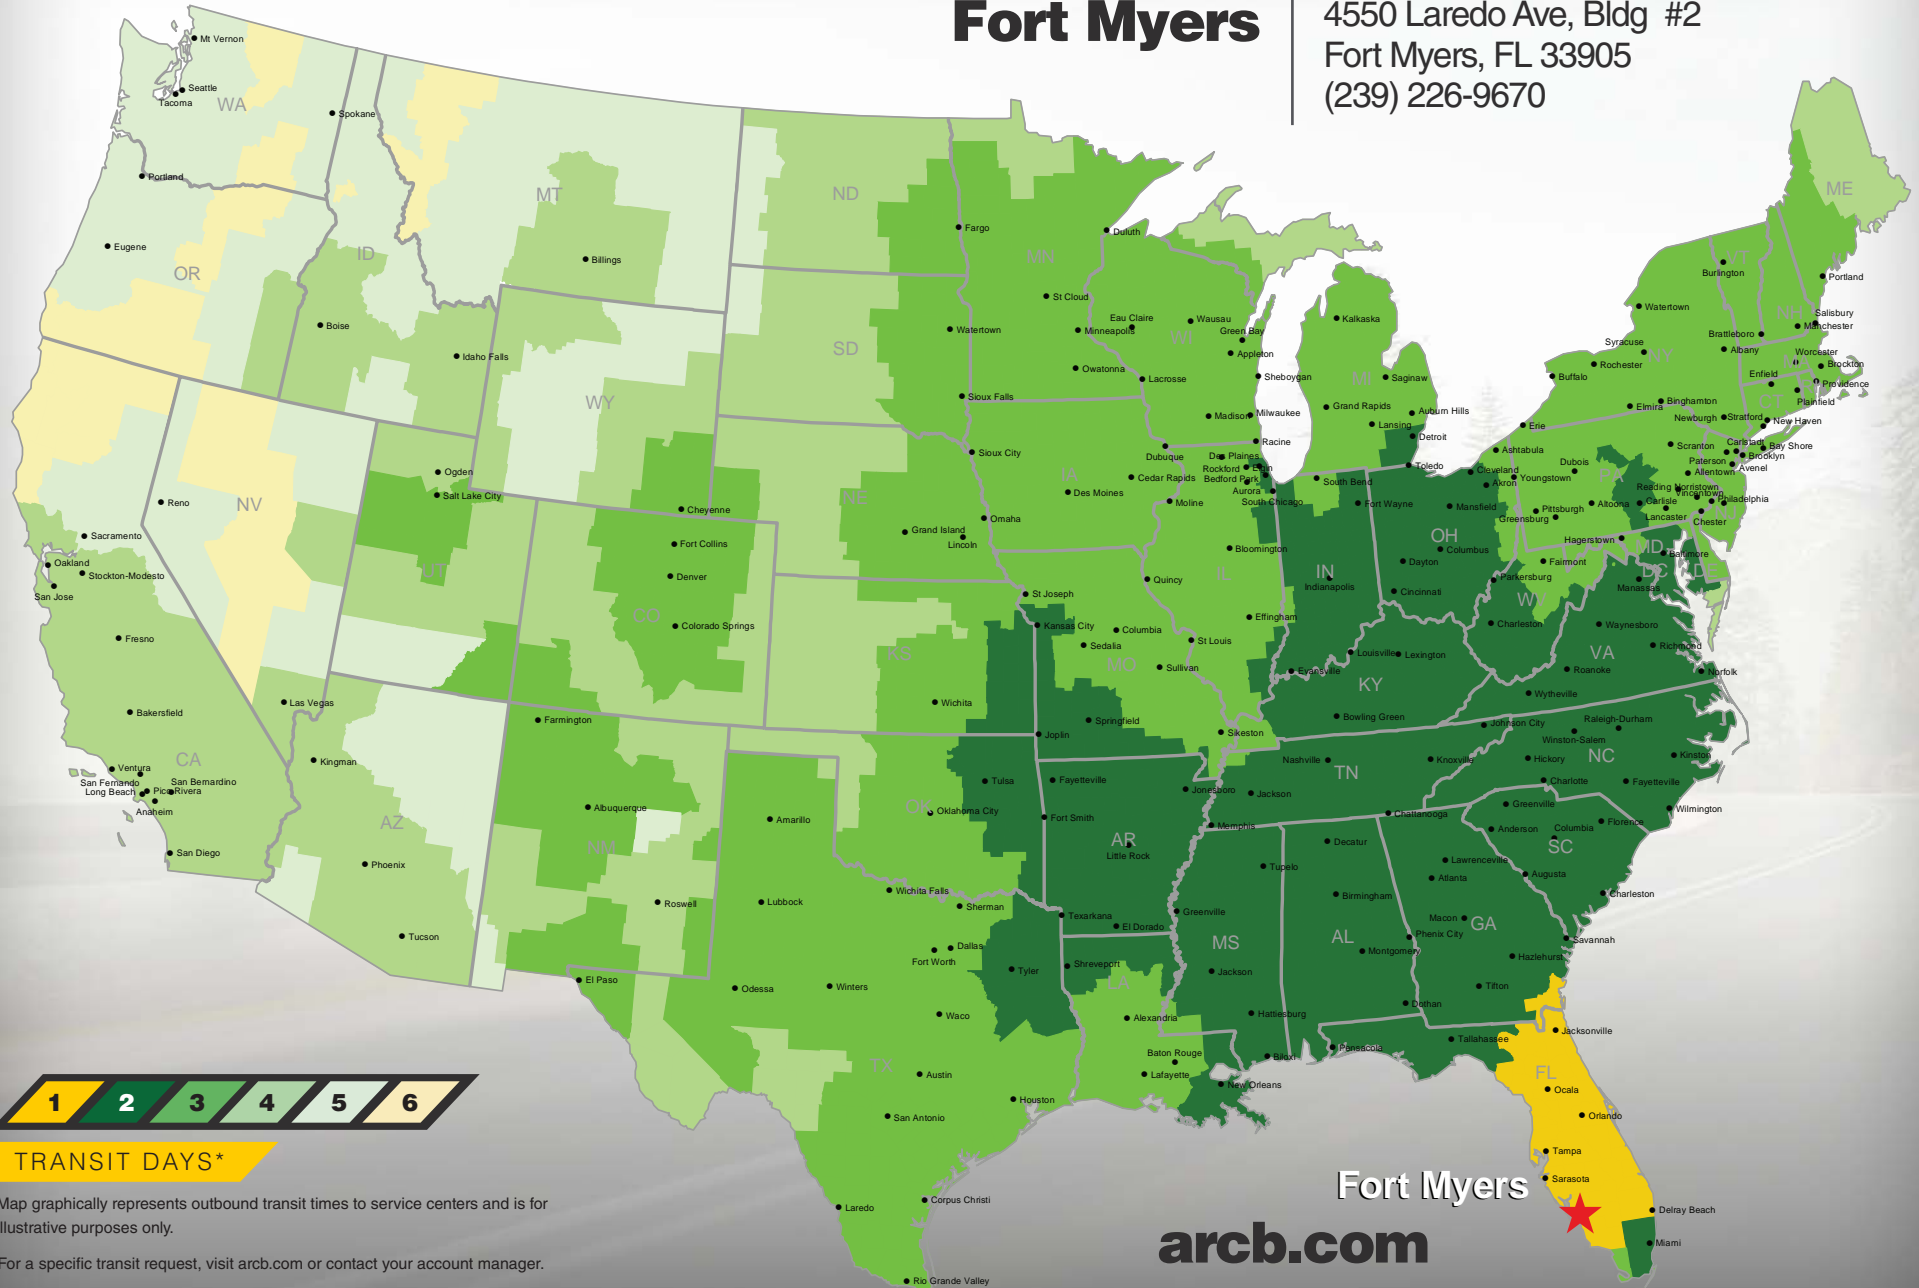

Fort Myers

4550 Laredo Ave, Bldg #2
Fort Myers, FL 33905
(239) 226-9670

TRANSIT DAYS*

*Map graphically represents outbound transit times to service centers and is for illustrative purposes only.

For a specific transit request, visit arcb.com or contact your account manager.