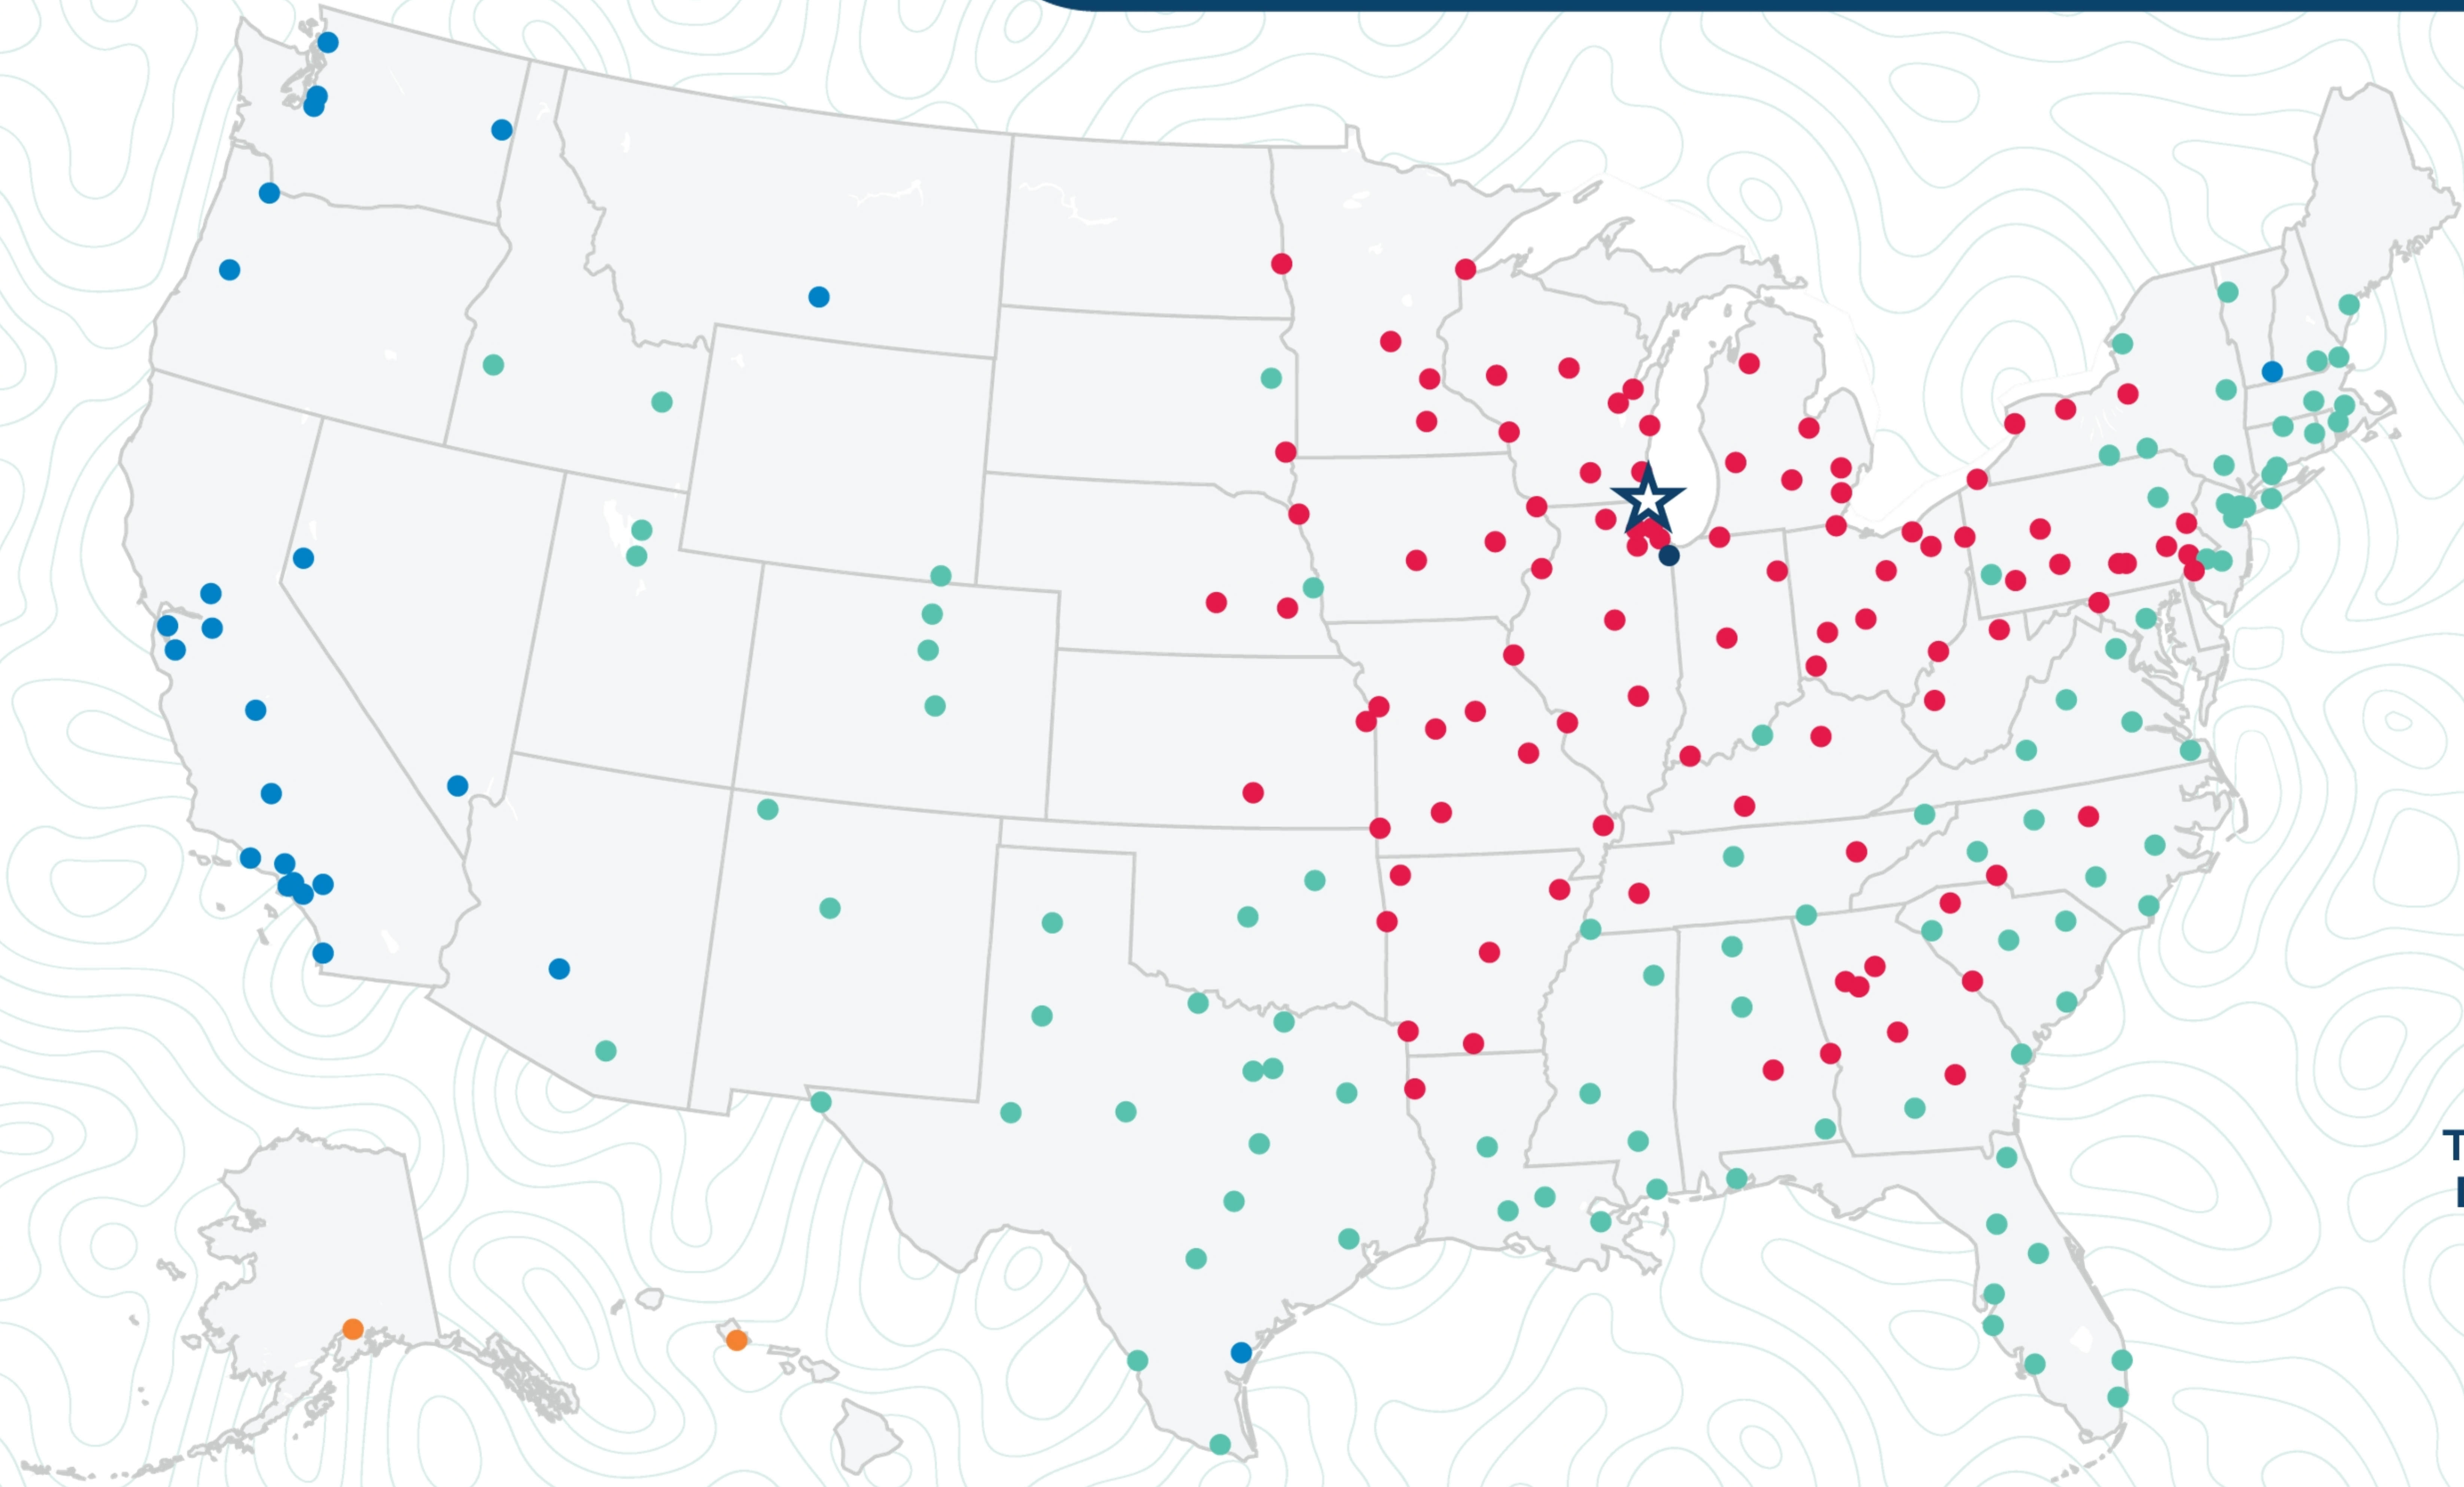

Racine

12020 128th St
Kenosha, WI 53142
(262) 857-9313

Transit
Days*

- 1
- 2
- 3
- 4
- 5
- 6+

*Map graphically represents outbound transit times to service centers and is for illustrative purposes only.