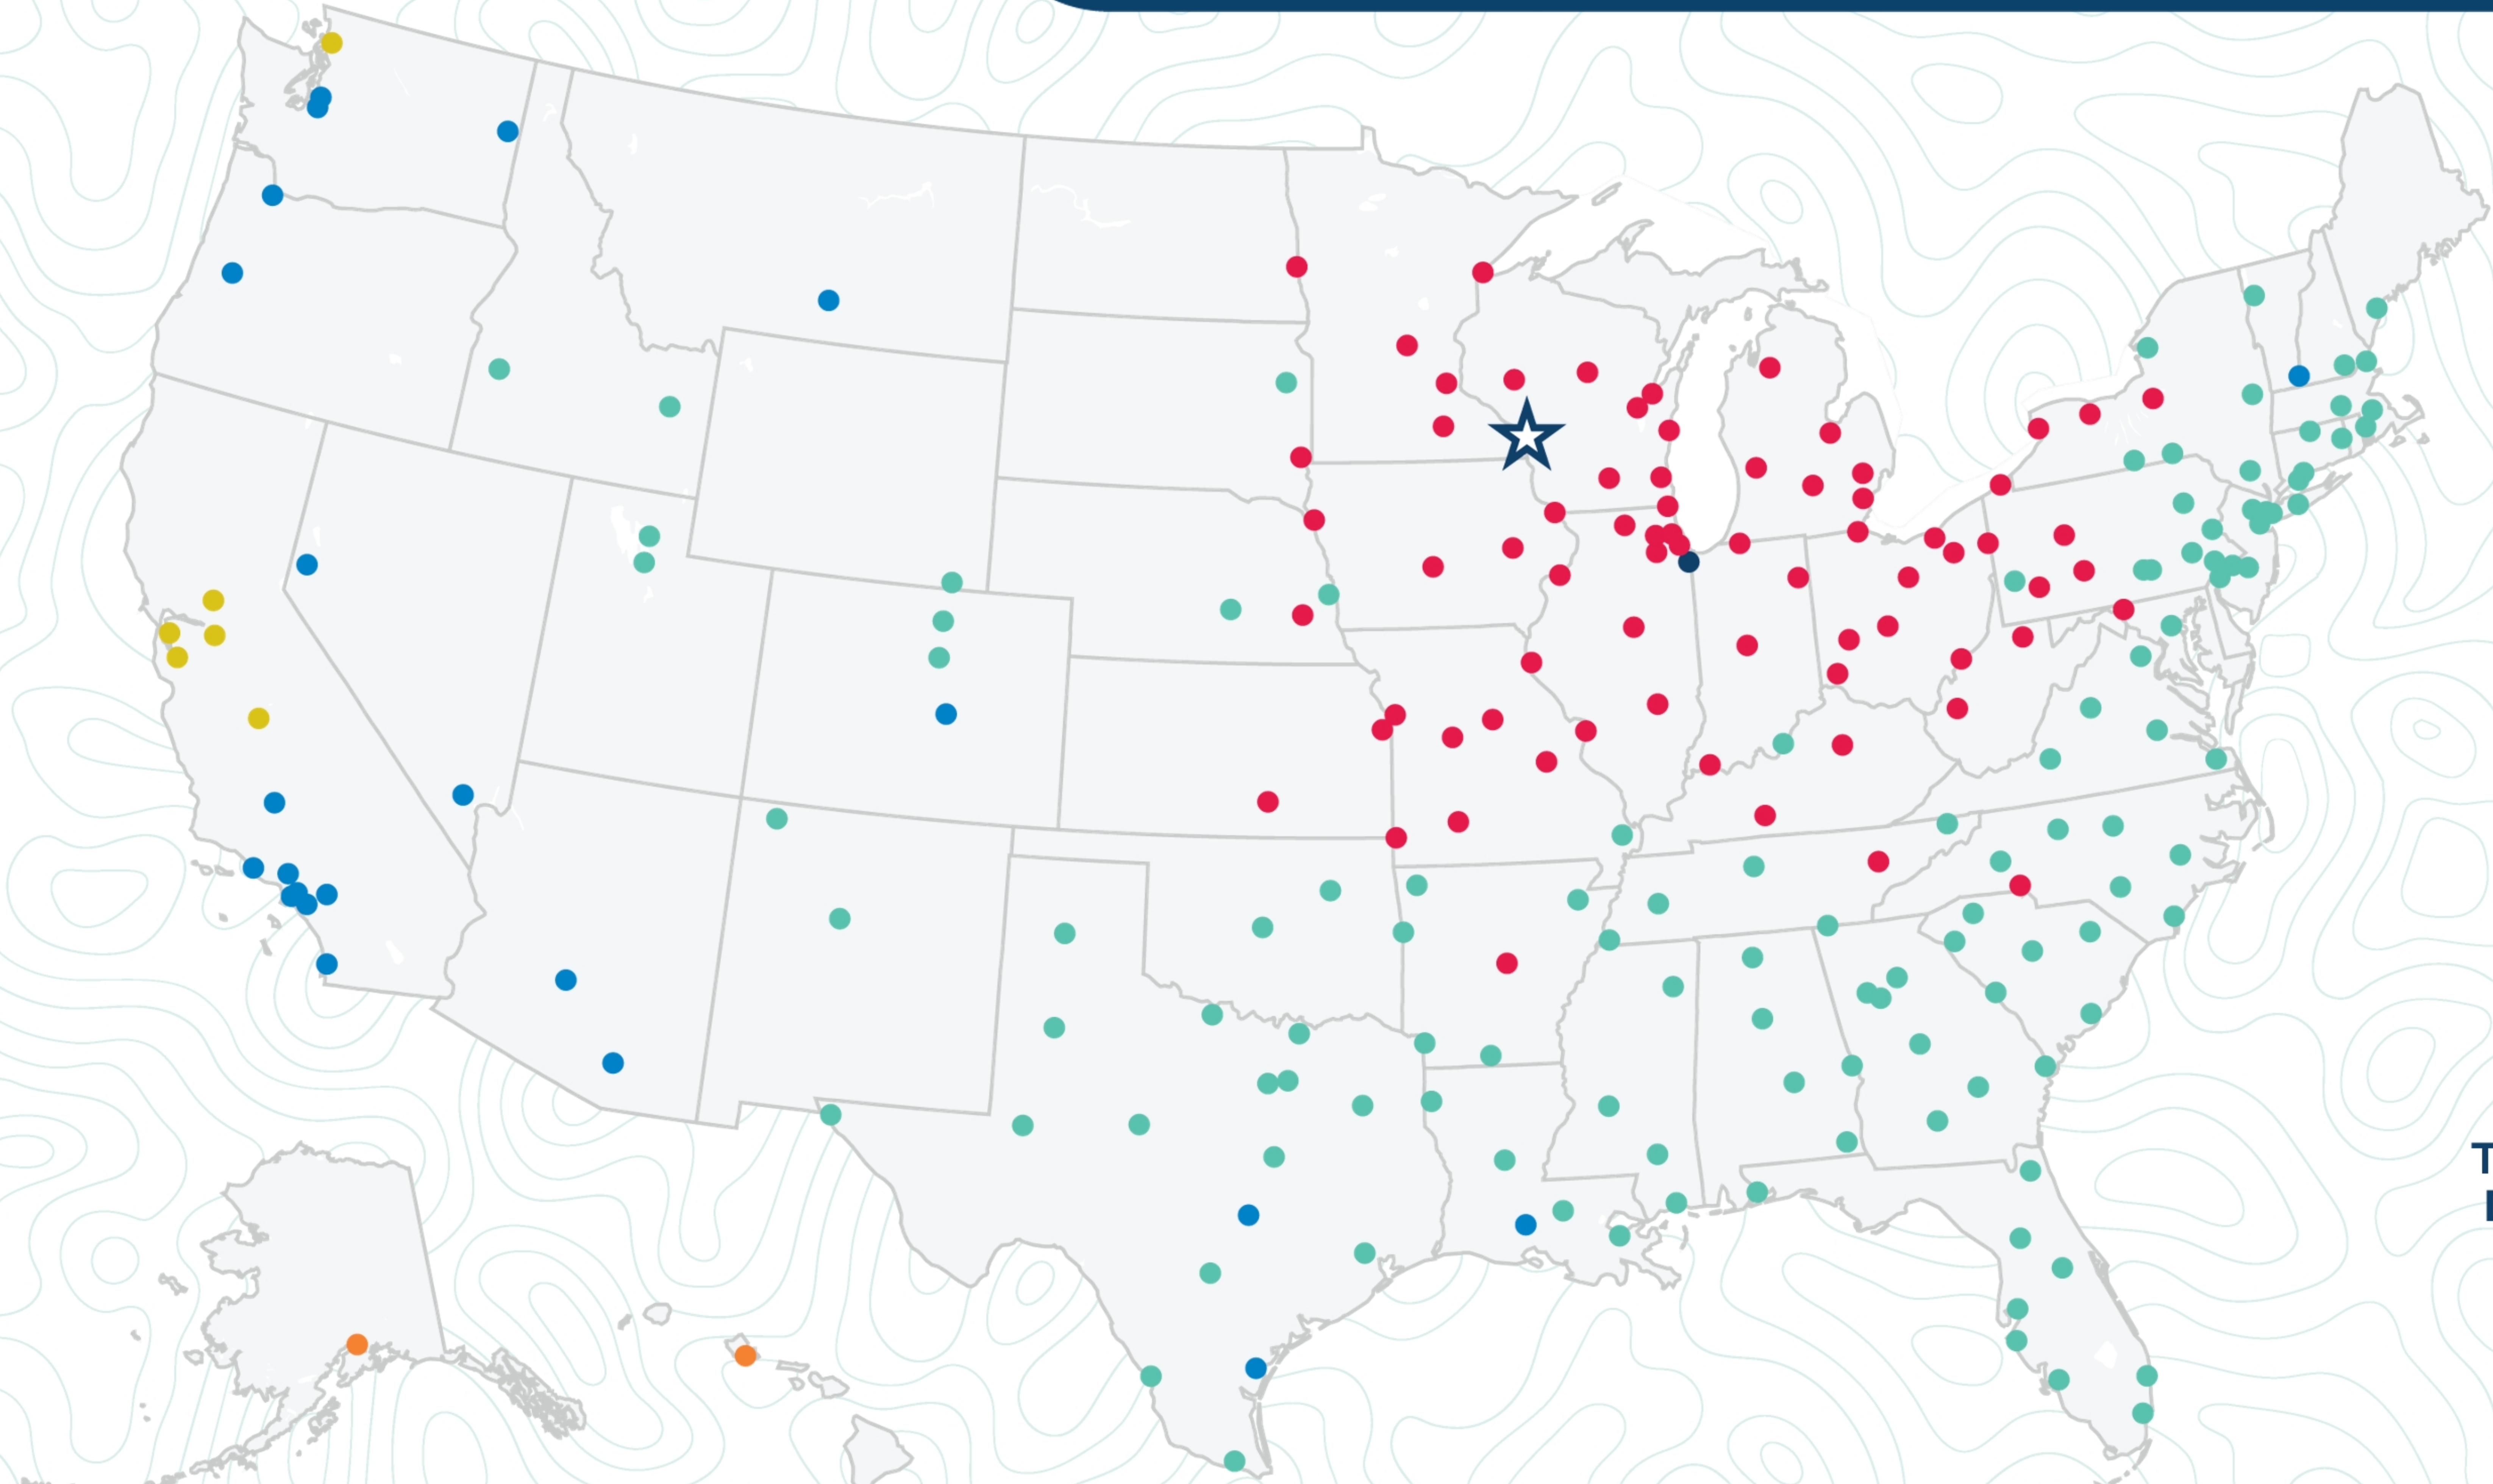

Lacrosse

2615 Hemstock St
La Crosse, WI 54603
(608) 781-4110

Transit
Days*

- 1
- 2
- 3
- 4
- 5
- 6+

*Map graphically represents outbound transit times to service centers and is for illustrative purposes only.